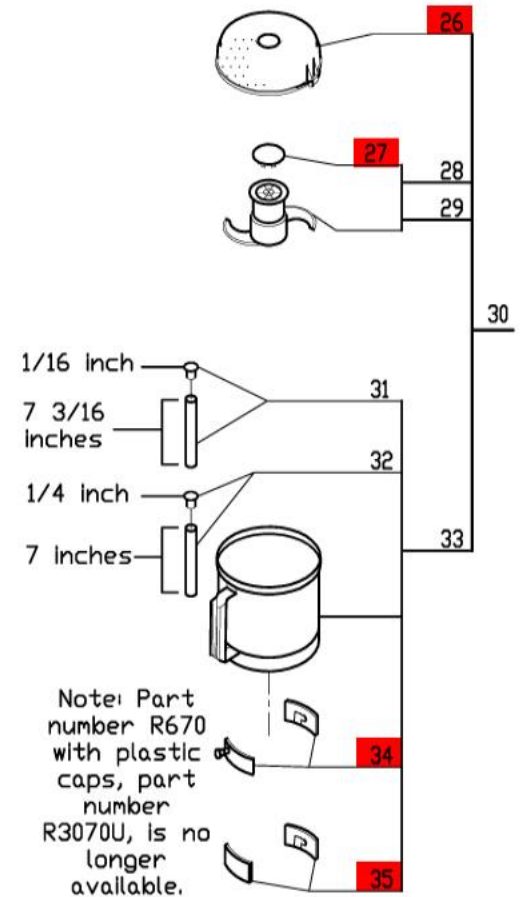

R6VB

Machines Manufactured before March of 1996

Serial Numbers up to R6V001328 Also,

RV001351 to R6V001359

R6V001361 to R6V001370

R6V001386 to R6V001395

R6V001534 to R6V001545

120 Volt, 1 Phase, 60Hz.

Variable Speed-370-3450 RPM

Use **R** Designated Plates.

The replacement part number R670, incorporates a metal plug cap.

ACCESSORIES