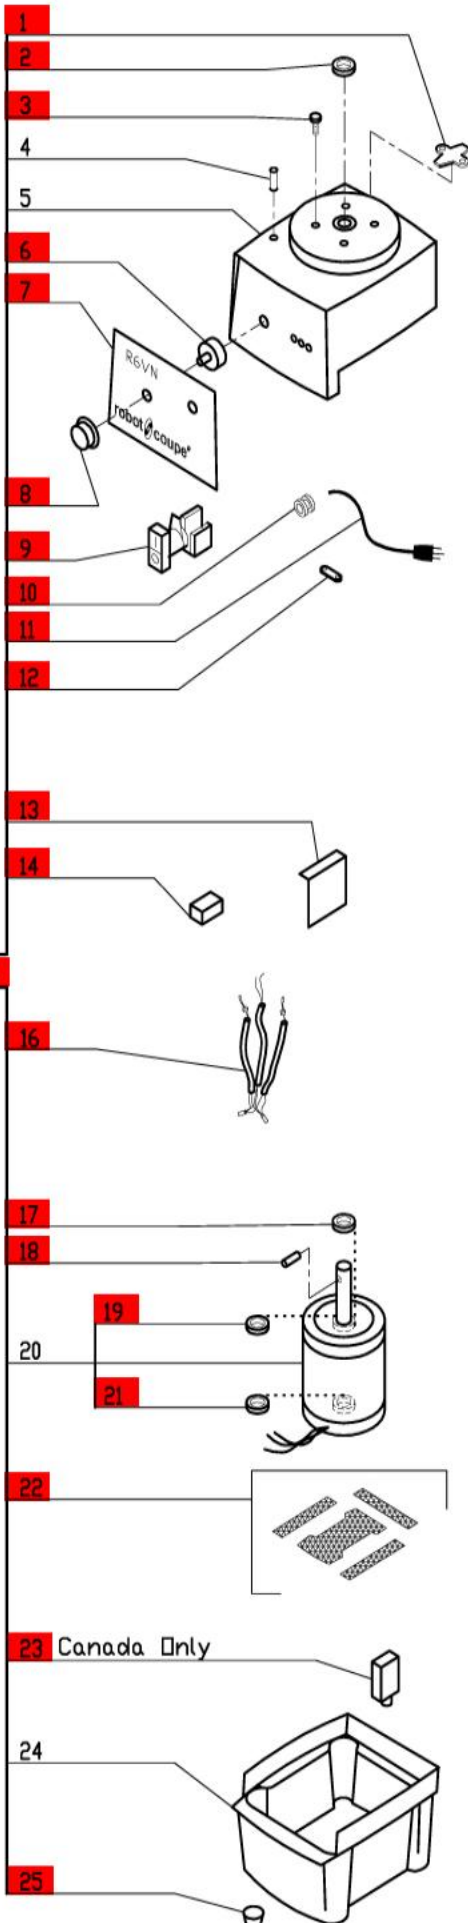

R6VB

Machines Manufactured before March of 1996

Serial Numbers up to R6V001328 Also,

RV001351 to R6V001359

R6V001361 to R6V001370

R6V001386 to R6V001395

R6V001534 to R6V001545

120 Volt, 1 Phase, 60Hz.

Variable Speed-370-3450 RPM

Use **R** Designated Plates.

The replacement part number R670, incorporates a metal plug cap.

ACCESSORIES