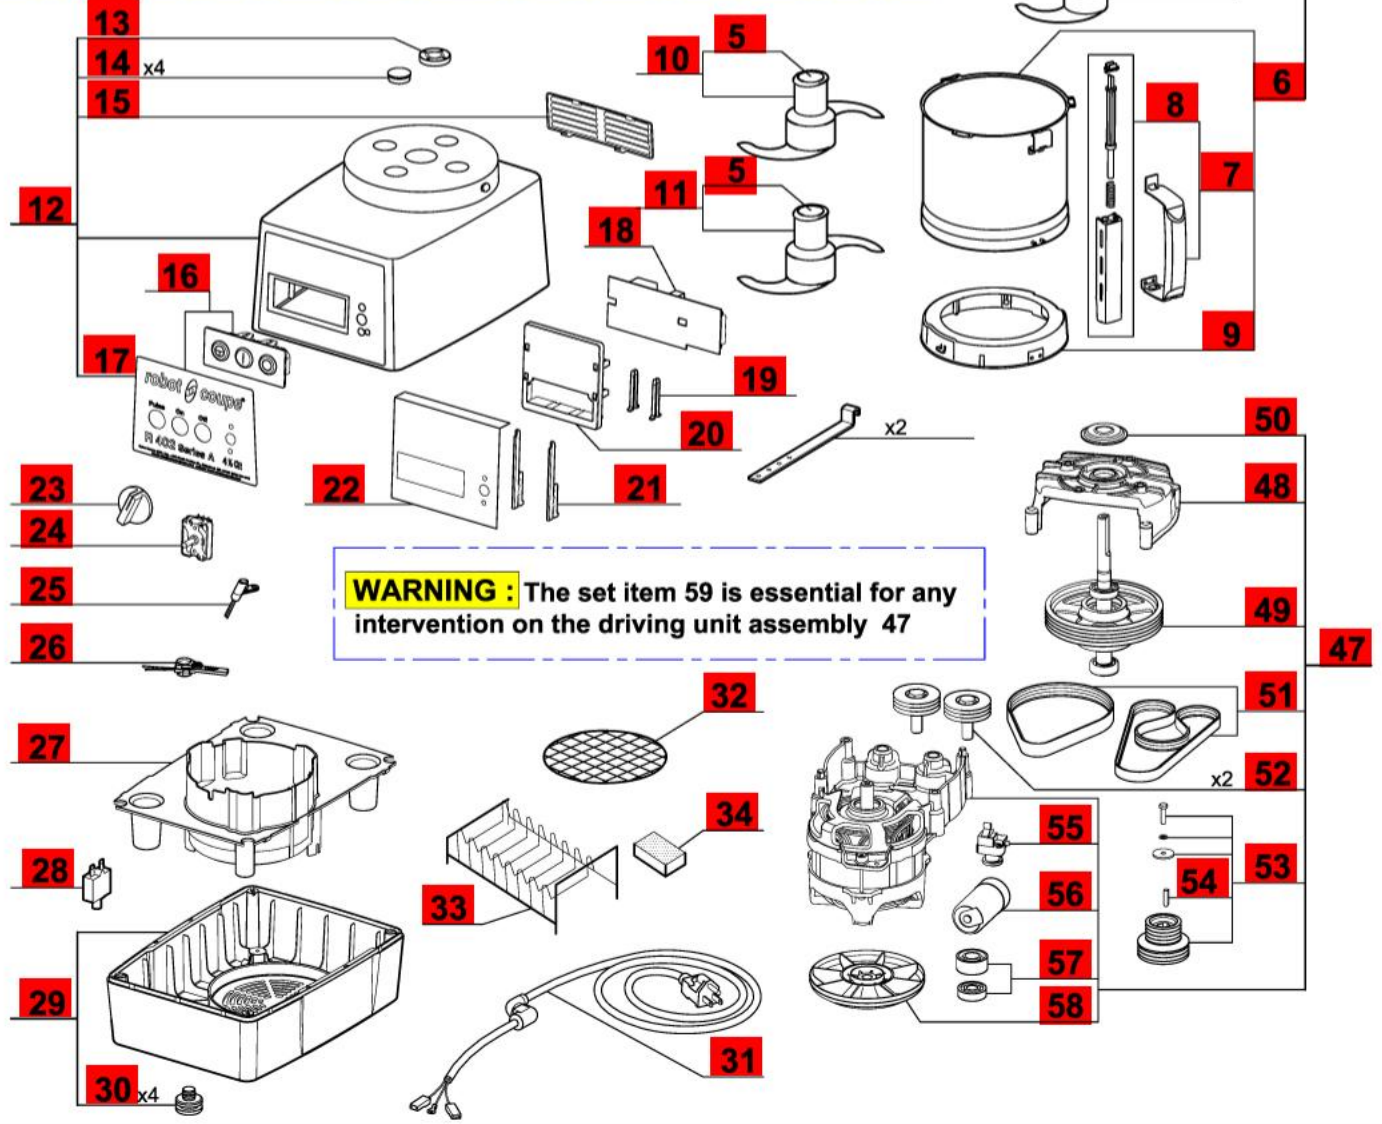

*** This bowl is no more available. Order item 35, you will receive the complete new vegetable slicer attachment.**

Click on Red Dot
OR
Call us
800-465-6060

WARNING : The set item 59 is essential for any intervention on the driving unit assembly 47