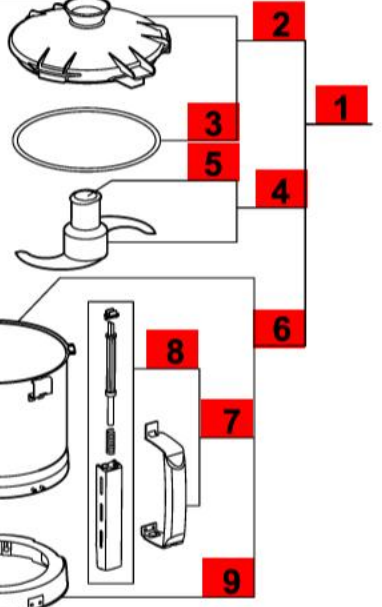

*** This bowl is no more available. Order item 35, you will receive the complete new vegetable slicer attachment.**

Click on Red Dot
OR
Call us
800-465-6060

WARNING : The set item 59 is essential for any intervention on the driving unit assembly 47