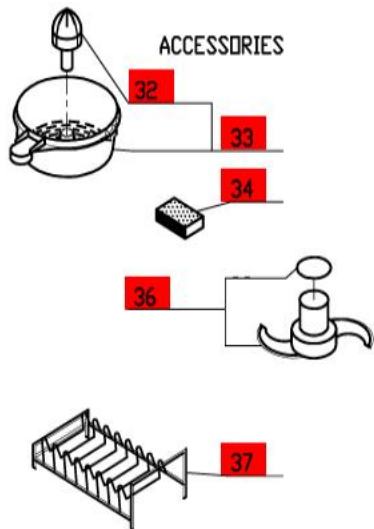

ACCESSORIES

Canada Only

Canada Only