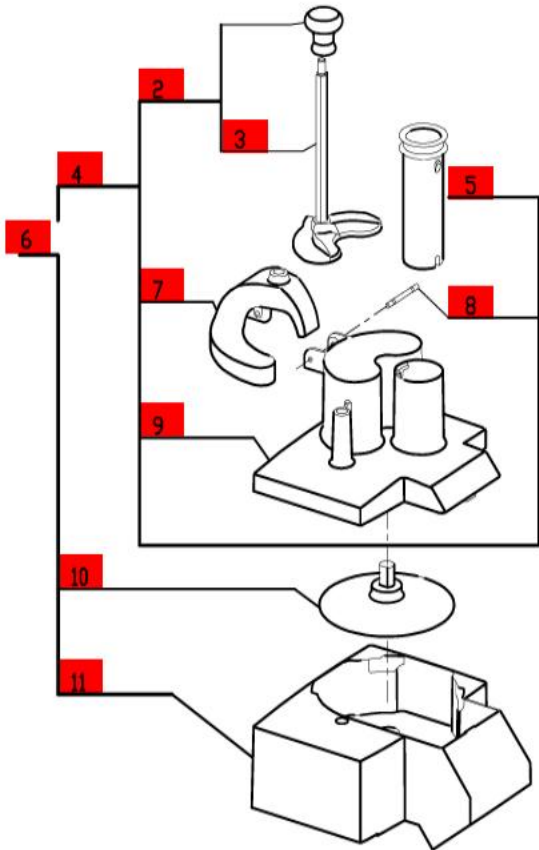

R301 Ultra Series B

Series B Machines-Serial Numbers 109/xxxxx and up

1- Speed, 120 Volt, 1 Phase, 60Hz., 1/2 HP.

1725 RPM, 9 Amps

Click on Red Dot
OR
Call us
800-465-6060

(B)
Assembly
R3056A is no
longer
available.
Order 27213
Assembly
(*B)
21