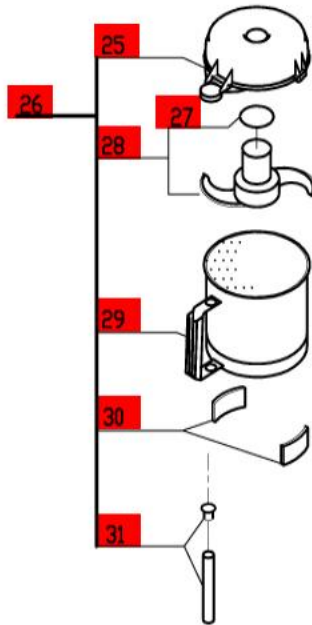

R301 Ultra Series B

Series B Machines-Serial Numbers 109/xxxxx and up

1- Speed, 120 Volt, 1 Phase, 60Hz., 1/2 HP.

1725 RPM, 9 Amps

Click on Red Dot
OR
Call us
800-465-6060

(B)
Assembly
R3056A is no
longer
available.
Order 27213
Assembly
(*B)
21