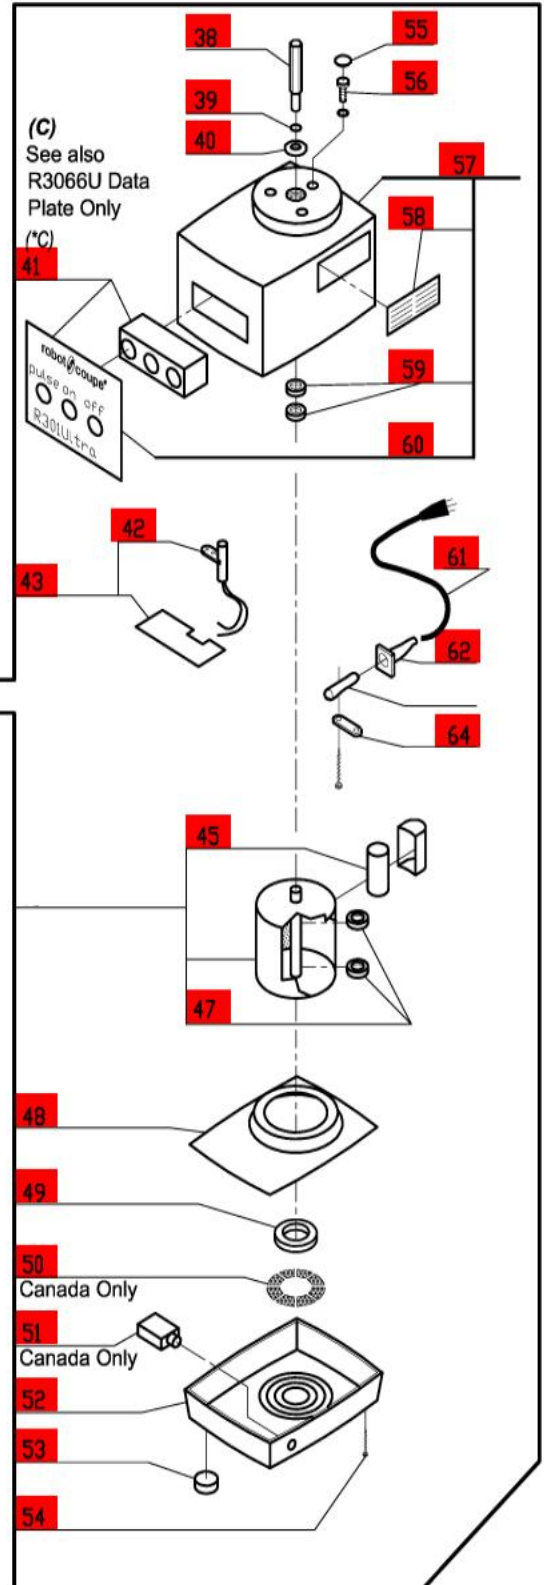

R301 Ultra Series B

Series B Machines-Serial Numbers 109/xxxxx and up

1- Speed, 120 Volt, 1 Phase, 60Hz., 1/2 HP.

1725 RPM, 9 Amps

Click on Red Dot
OR
Call us
800-465-6060

(B)
Assembly
R3056A is no
longer
available.
Order 27213
Assembly
(*B)
21