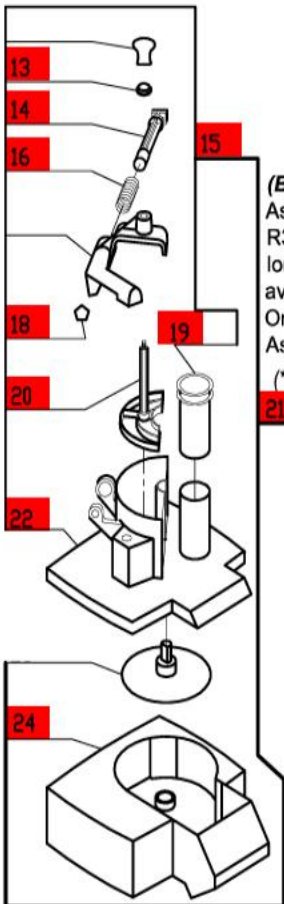

R301 Ultra Series B

Series B Machines-Serial Numbers 109/xxxxx and up

1- Speed, 120 Volt, 1 Phase, 60Hz., 1/2 HP.

1725 RPM, 9 Amps

Click on Red Dot
OR
Call us
800-465-6060

(B)
Assembly
R3056A is no
longer
available.
Order 27213
Assembly
(*B)
21