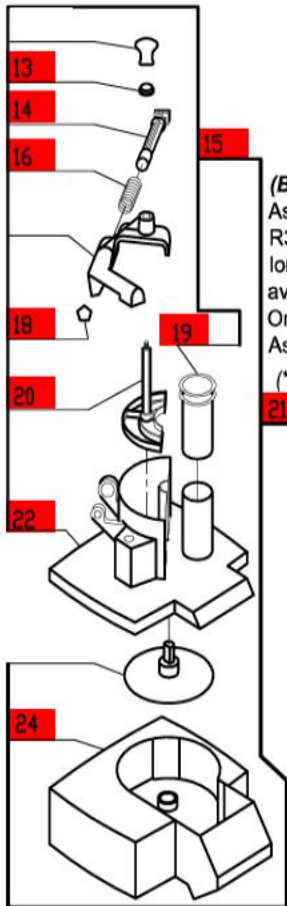

R301 Ultra C Series B

Series B Machines-Serial Numbers 109/xxxxx and up

1- Speed, 120 Volt, 1 Phase, 60Hz., 1/2 HP.

1725 RPM, 9 Amps

(B)
Assembly
R3056A is no
longer
available.
Order 27213
Assembly
(*B)
21