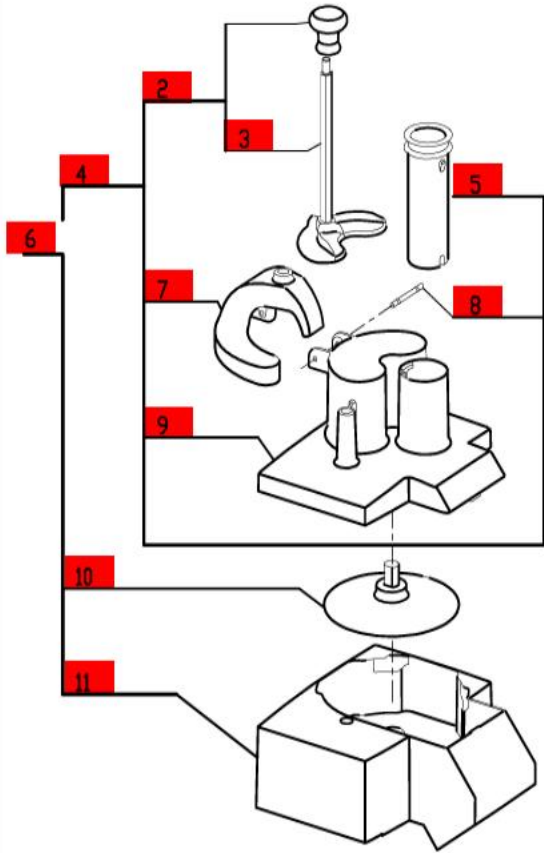

R301 Ultra C Series B

Series B Machines-Serial Numbers 109/xxxxx and up

1- Speed, 120 Volt, 1 Phase, 60Hz., 1/2 HP.

1725 RPM, 9 Amps

(B)
Assembly
R3056A is no
longer
available.
Order 27213
Assembly
(*B)
21