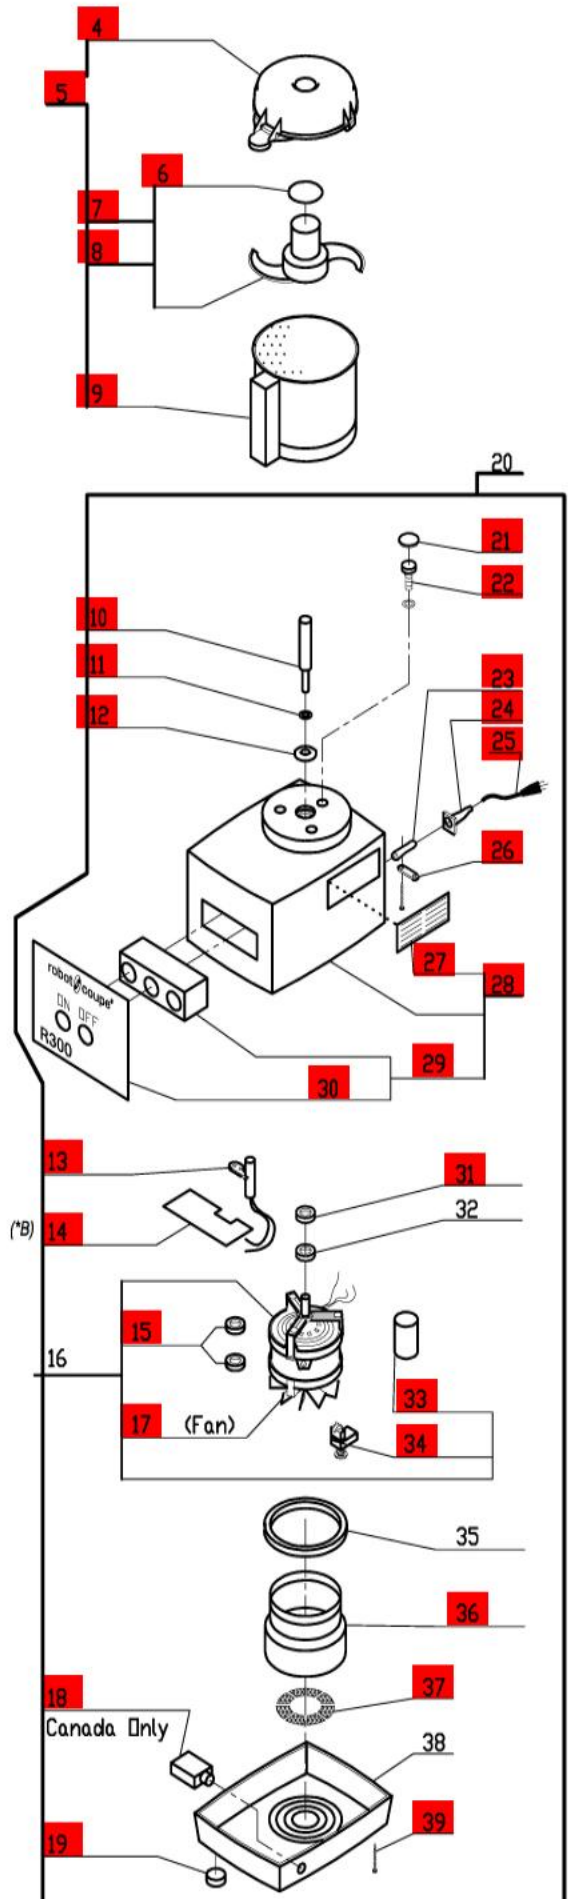

R300 B Series B

Series B Machines-Serial Numbers FP002243 and up.

Also Ser. Numbers 106/xxxx

1-Speed, 120 Volt, 1 Phase, 60Hz., 1/2 HP.

1725 RPM, 9 Amps

(*A) No Longer Available.

(*B) Part number R3040B comes complete with magnetic switch.