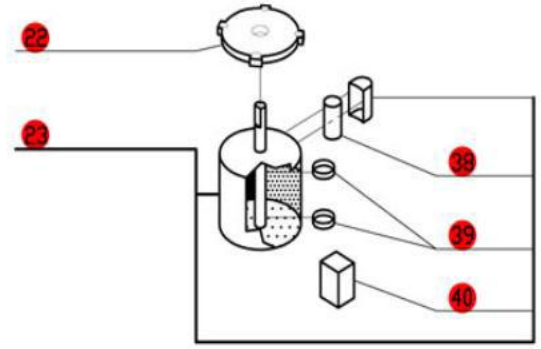

R2BCLR (3 Quart)

Serial Numbers-246xxxxx03
 1-Speed, 120 Volt, 1 Phase, 60Hz., 1/2 HP.
 1725 RPM, 7 Amps

**Click on Red Dot
 OR
 Call us
 800-465-6060**

ACCESSORIES