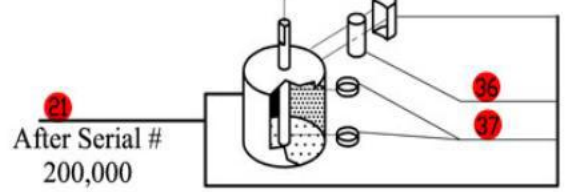

R2BCLR (3 Quart)

Serial Numbers-246xxxxx03
 1-Speed, 120 Volt, 1 Phase, 60Hz., 1/2 HP.
 1725 RPM, 7 Amps

**Click on Red Dot
 OR
 Call us
 800-465-6060**

ACCESSORIES