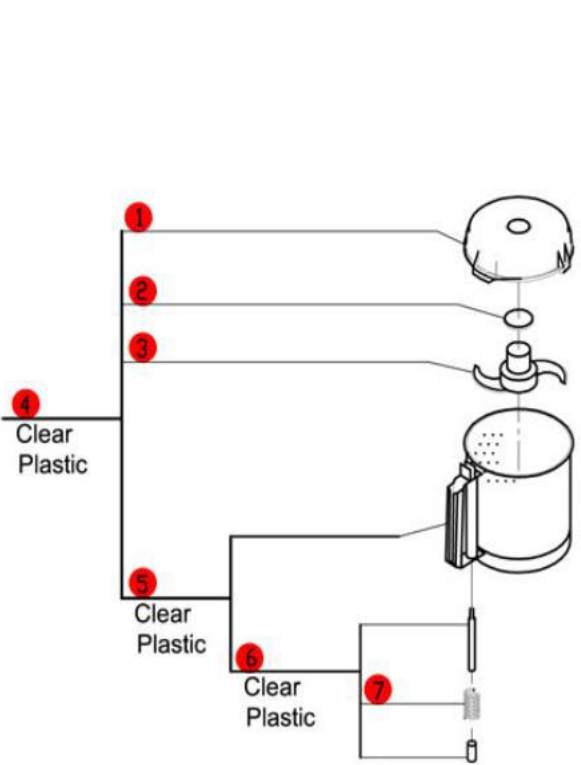

R2BCLR (3 Quart)

Serial Numbers-246xxxxx03
 1-Speed, 120 Volt, 1 Phase, 60Hz., 1/2 HP.
 1725 RPM, 7 Amps

**Click on Red Dot
 OR
 Call us
 800-465-6060**

ACCESSORIES