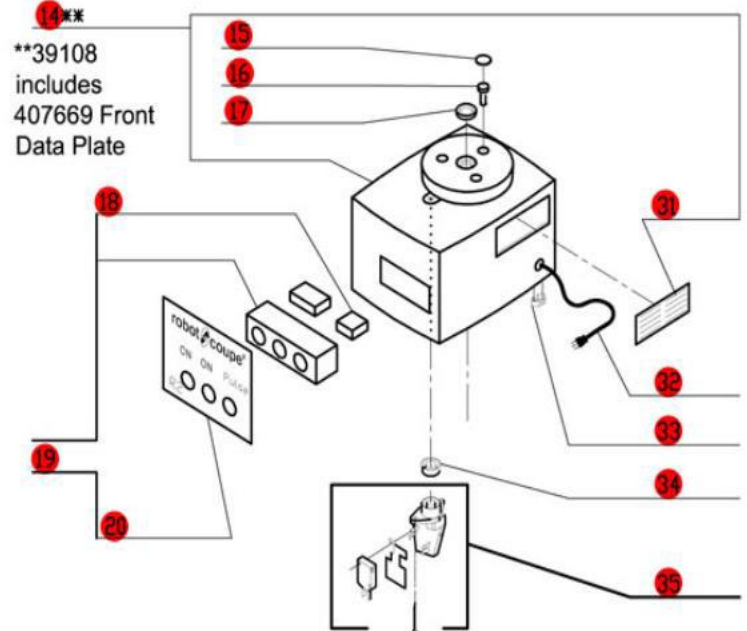

R2BCLR (3 Quart)

Serial Numbers-246xxxxx03
 1-Speed, 120 Volt, 1 Phase, 60Hz., 1/2 HP.
 1725 RPM, 7 Amps

**Click on Red Dot
 OR
 Call us
 800-465-6060**

ACCESSORIES