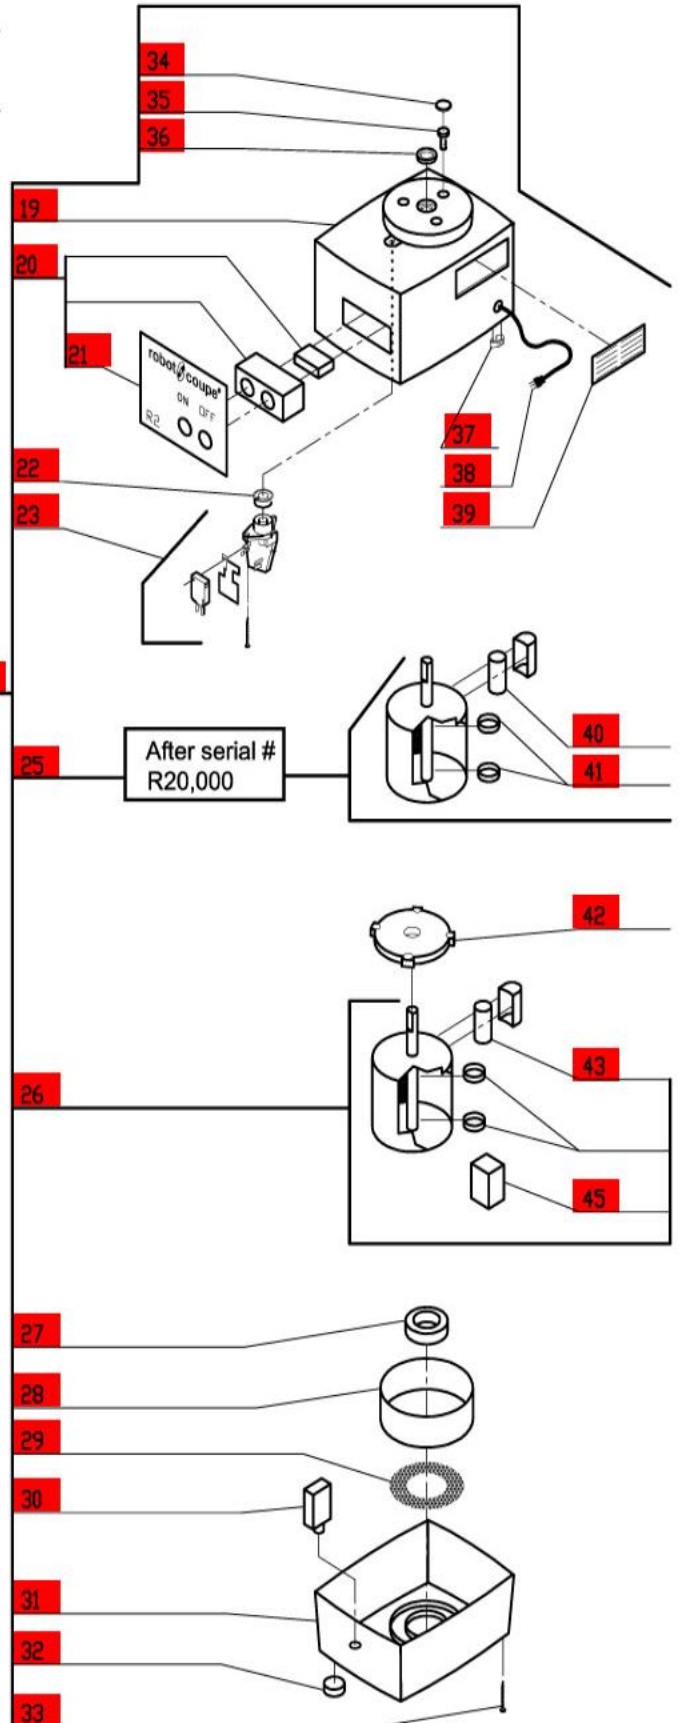

Serial Number Series-R2xxxxx Also,-230xxxxx03

1-Speed, 120 Volt, 1 Phase, 60Hz., 1/2 HP.

1725 RPM, 7 Amps

**Click on Red Dot
OR
Call us
800-465-6060**

ACCESSORIES