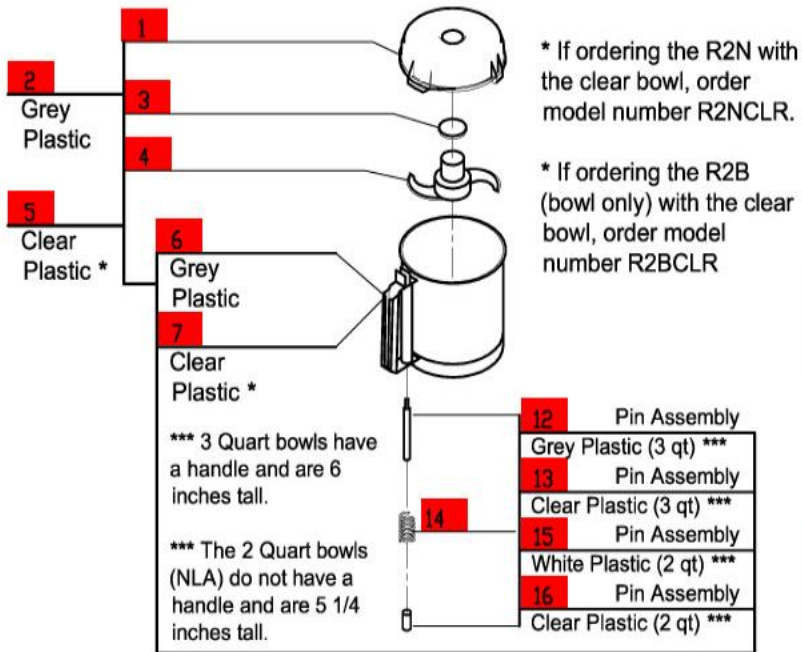

Serial Number Series-R2xxxxx Also,-230xxxxx03

1-Speed, 120 Volt, 1 Phase, 60Hz., 1/2 HP.

1725 RPM, 7 Amps

**Click on Red Dot
OR
Call us
800-465-6060**

ACCESSORIES