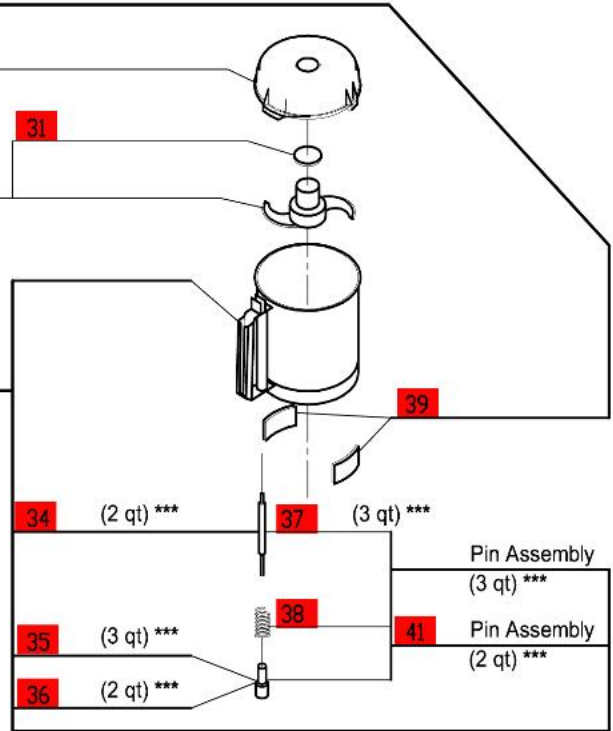

# R2 Ultra B

Serial Number Series- 245xxxxx03  
 1- Speed, 120 Volt, 1 Phase, 60Hz., 1 HP.  
 1725 RPM, 7 Amps

**18**  
 This Motor (R239D)  
 has a plastic spacer  
 (not included)  
 mounted on top.

\*\*\* 3 Quart bowls are 6 inches tall.  
 \*\*\* The 2 Quart bowls (NLA) are 5 1/4 inches tall.

**Click on Red Dot  
 OR  
 Call us  
 800-465-6060**

**ACCESSORIES**