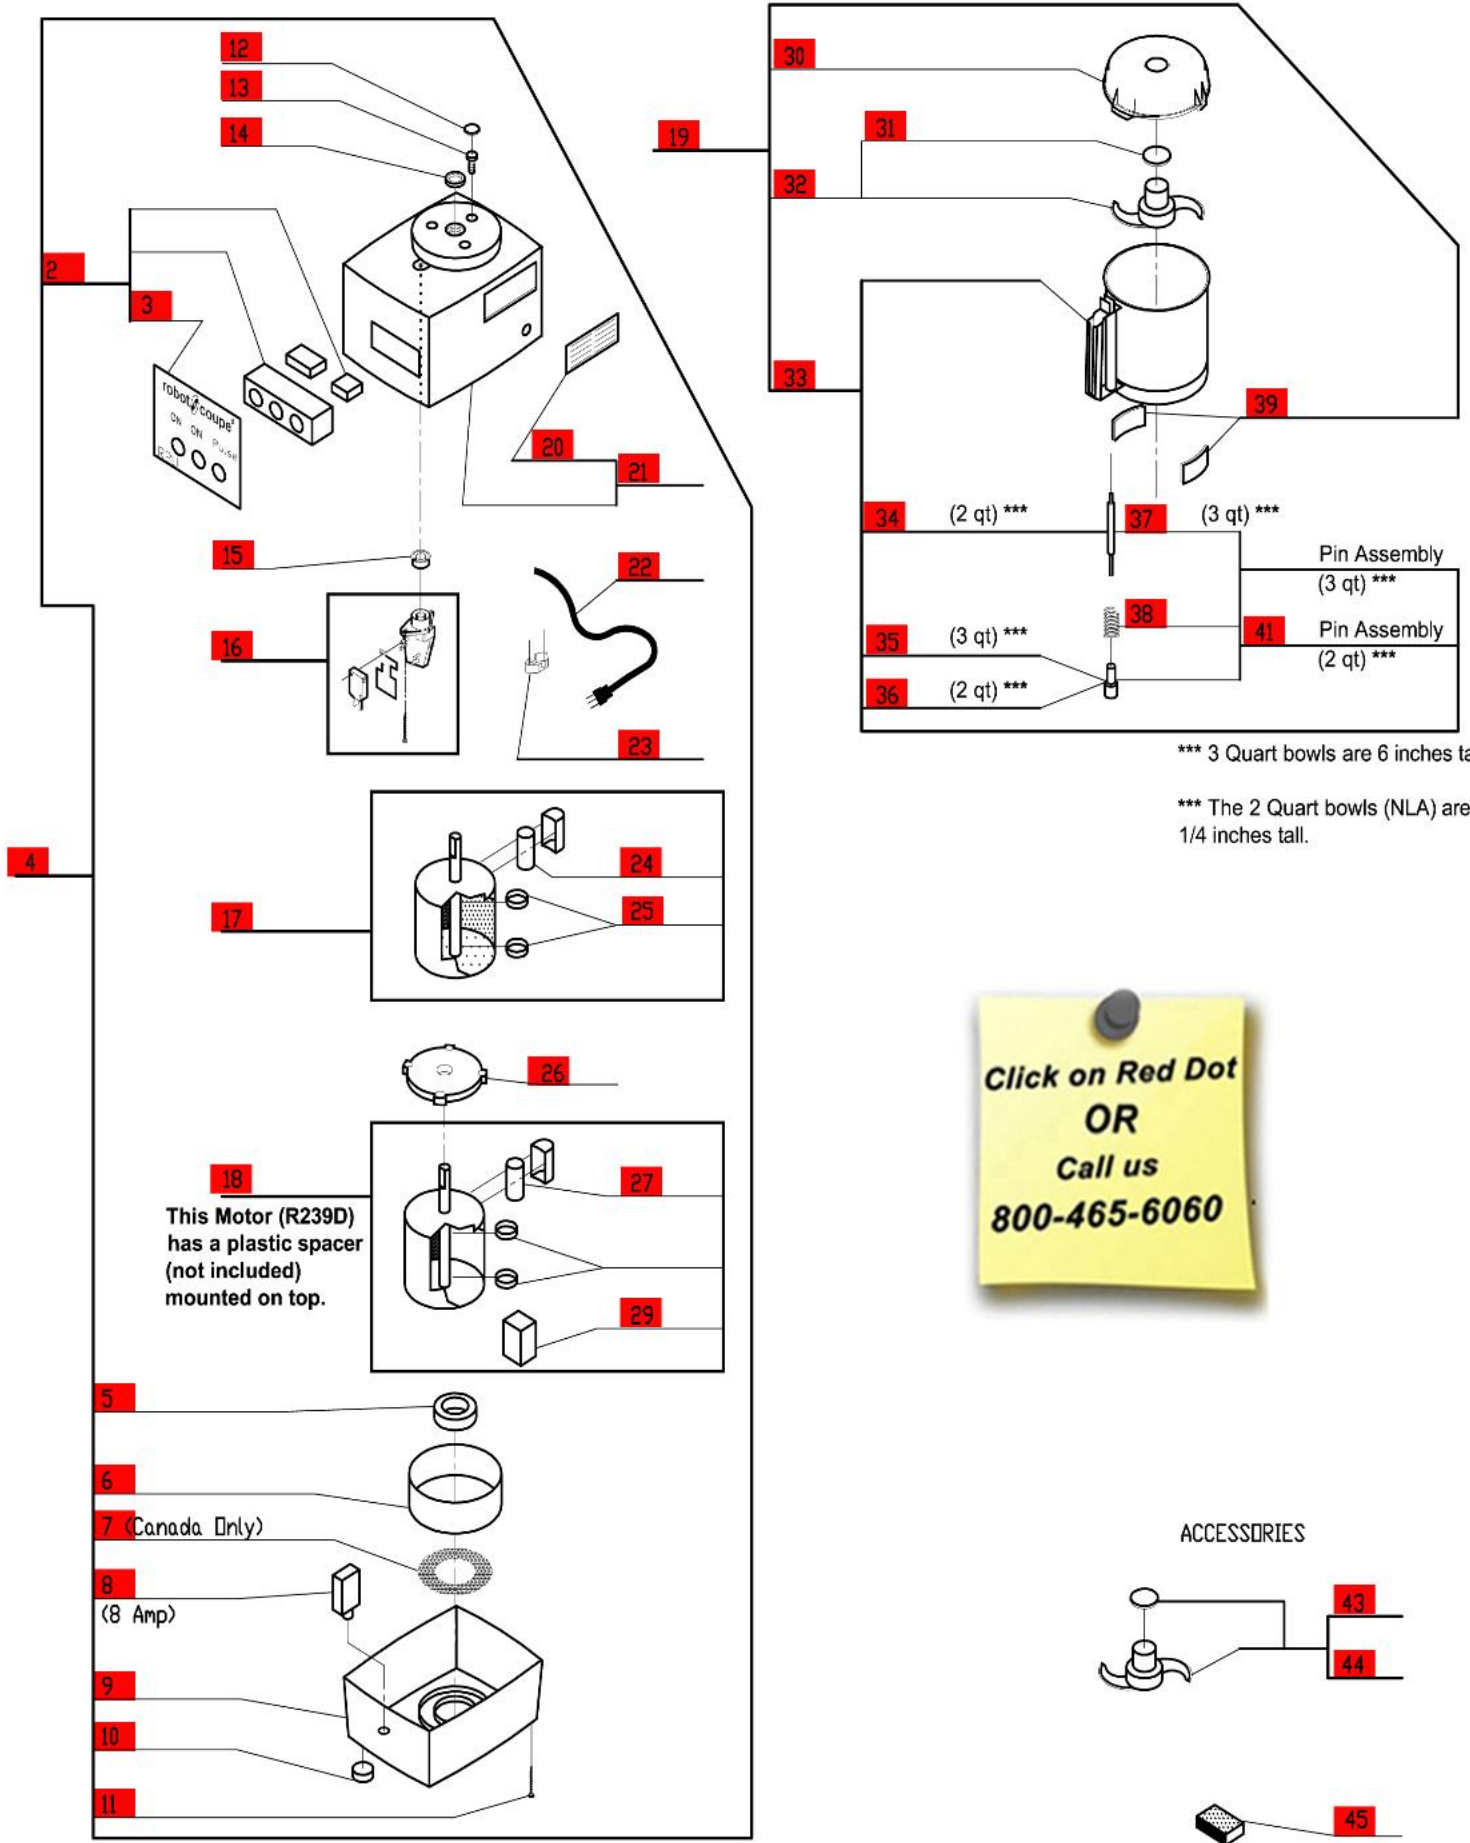

# R2 Ultra B

Serial Number Series- 245xxxxx03  
 1- Speed, 120 Volt, 1 Phase, 60Hz., 1 HP.  
 1725 RPM, 7 Amps

**18**  
 This Motor (R239D)  
 has a plastic spacer  
 (not included)  
 mounted on top.

\*\*\* 3 Quart bowls are 6 inches tall.  
 \*\*\* The 2 Quart bowls (NLA) are 5 1/4 inches tall.

**Click on Red Dot  
 OR  
 Call us  
 800-465-6060**

**ACCESSORIES**