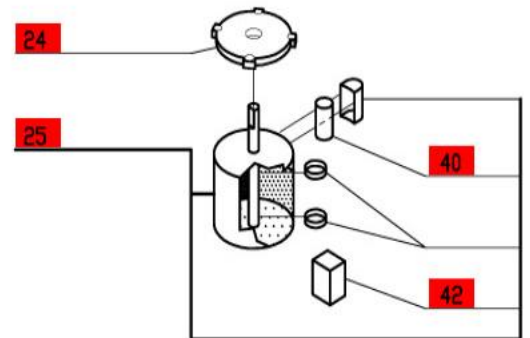

R2 Ultra B (3 Quart)

Serial Number Series- 247xxxxx03
 1- Speed, 120 Volt, 1 Phase, 60Hz., 1 HP.
 1725 RPM, 7 Amps

Click on Red Dot
 OR
 Call us
 800-465-6060

After Serial #
 20,000

ACCESSORIES