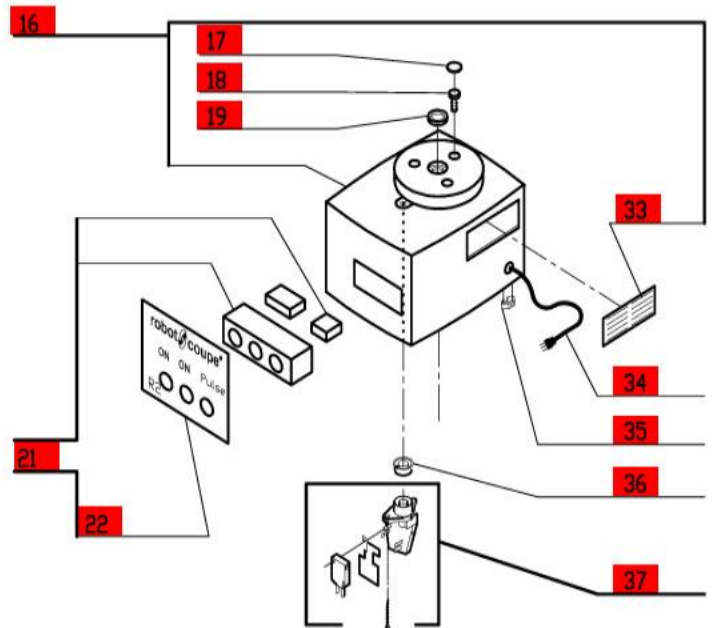

R2 Ultra B (3 Quart)

Serial Number Series- 247xxxxx03
 1- Speed, 120 Volt, 1 Phase, 60Hz., 1 HP.
 1725 RPM, 7 Amps

Click on Red Dot
 OR
 Call us
 800-465-6060

After Serial #
 20,000

ACCESSORIES