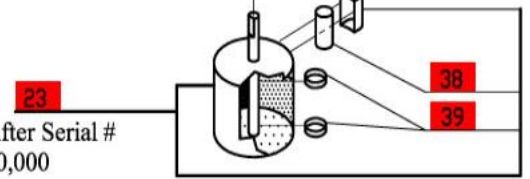

R2 Ultra B (3 Quart)

Serial Number Series- 247xxxxx03
 1- Speed, 120 Volt, 1 Phase, 60Hz., 1 HP.
 1725 RPM, 7 Amps

Click on Red Dot
 OR
 Call us
 800-465-6060

After Serial #
 20,000

ACCESSORIES