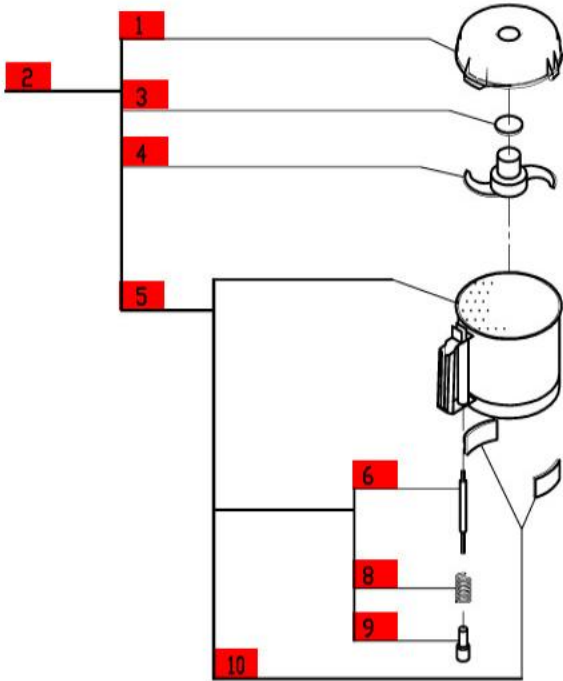

R2 Ultra B (3 Quart)

Serial Number Series- 247xxxxx03
 1- Speed, 120 Volt, 1 Phase, 60Hz., 1 HP.
 1725 RPM, 7 Amps

Click on Red Dot
 OR
 Call us
 800-465-6060

After Serial #
 20,000

ACCESSORIES