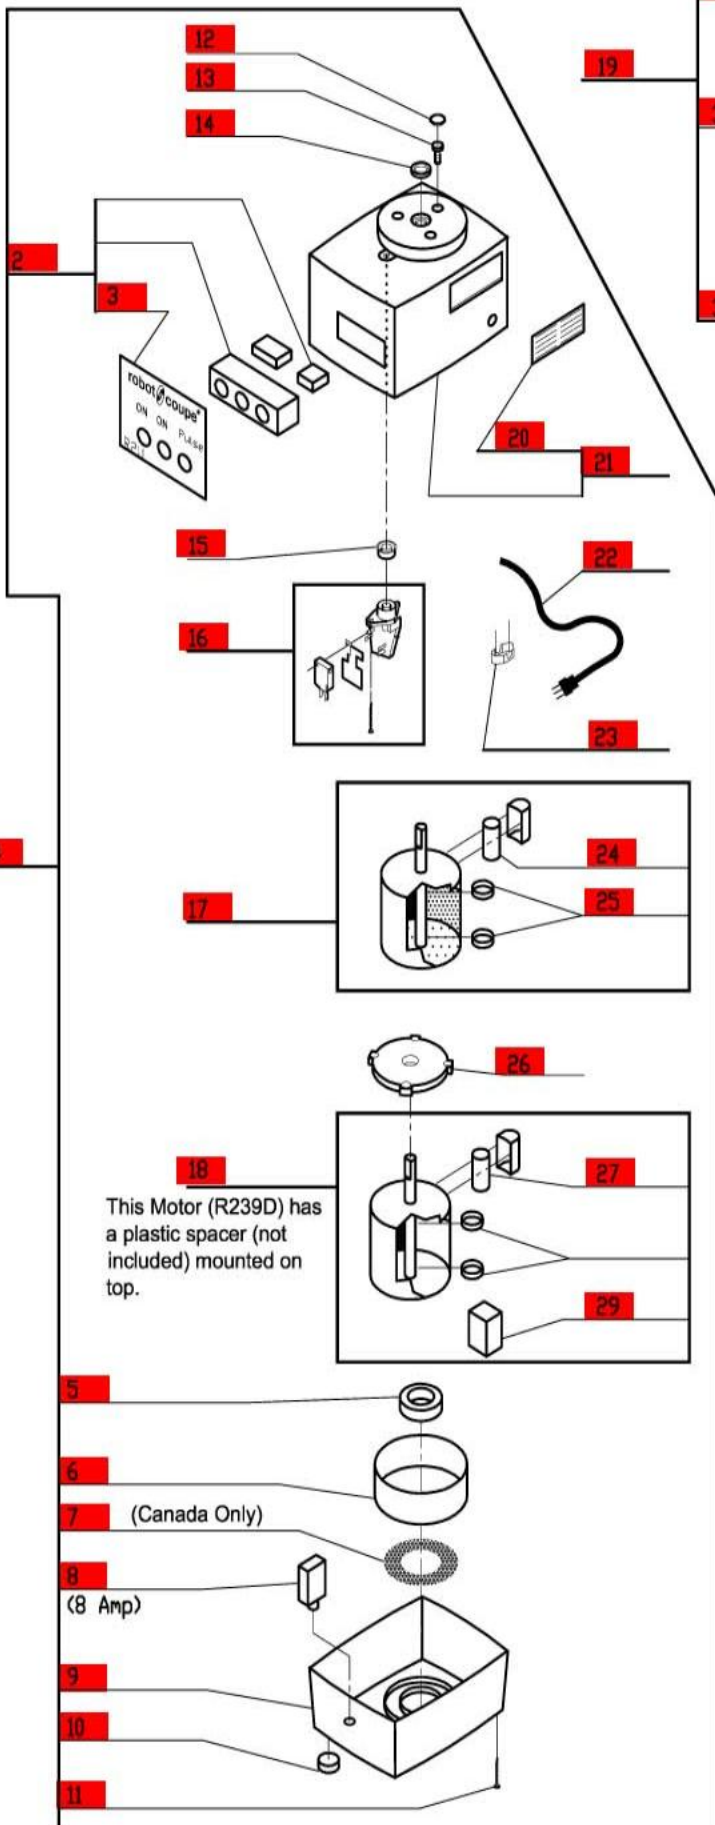

R2N Ultra

Serial Number Series- 245xxxxx03
 1- Speed, 120 Volt, 1 Phase, 60Hz., 1 HP.
 1725 RPM, 7 Amps

(*A) 3 Quart bowls are 6 inches tall.
 (*B) The 2 Quart bowls (NLA) are 5 1/4 inches tall.

Click on Red Dot
 OR
 Call us
 800-465-6060

(*C) Any complete Feed Lead Set can be replaced with 27242

ACCESSORIES