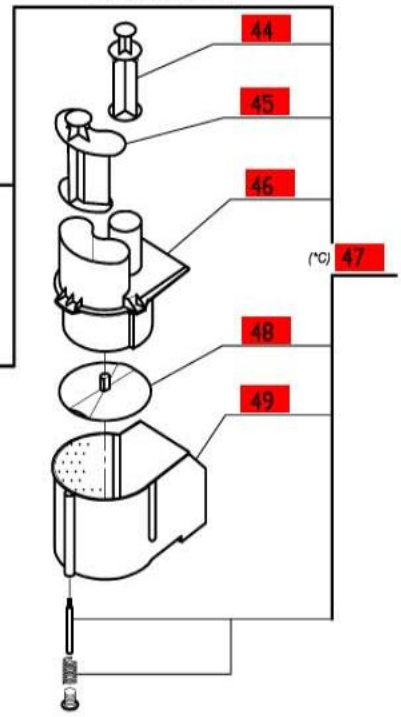

R2N Ultra

Serial Number Series- 245xxxxx03
 1- Speed, 120 Volt, 1 Phase, 60Hz., 1 HP.
 1725 RPM, 7 Amps

(*A) 3 Quart bowls are 6 inches tall.
 (*B) The 2 Quart bowls (NLA) are 5 1/4 inches tall.

Click on Red Dot
 OR
 Call us
 800-465-6060

(*C) Any complete Feed Lead Set can be replaced with 27242

ACCESSORIES