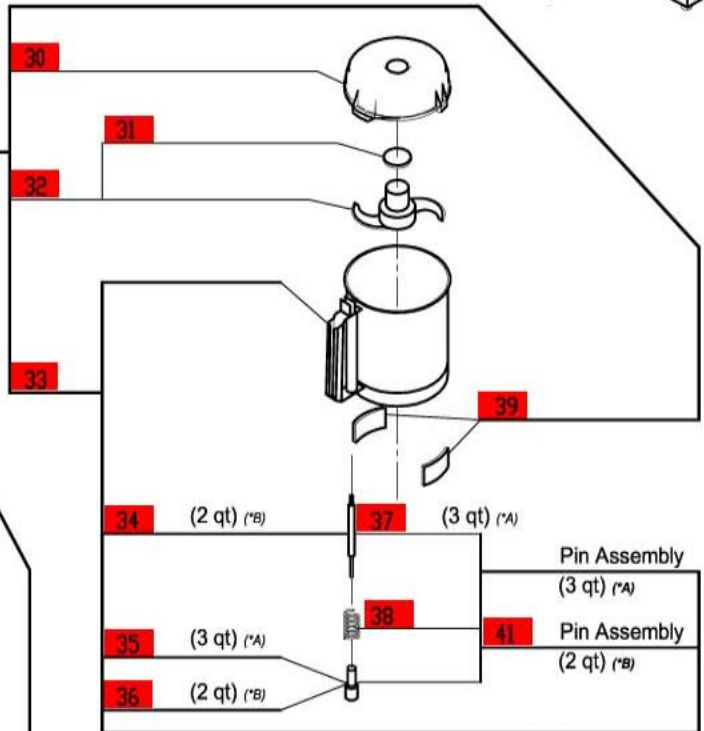

R2N Ultra

Serial Number Series- 245xxxxx03
 1- Speed, 120 Volt, 1 Phase, 60Hz., 1 HP.
 1725 RPM, 7 Amps

(*A) 3 Quart bowls are 6 inches tall.
 (*B) The 2 Quart bowls (NLA) are 5 1/4 inches tall.

Click on Red Dot
 OR
 Call us
 800-465-6060

(*C) Any complete Feed Lead Set can be replaced with 27242

ACCESSORIES