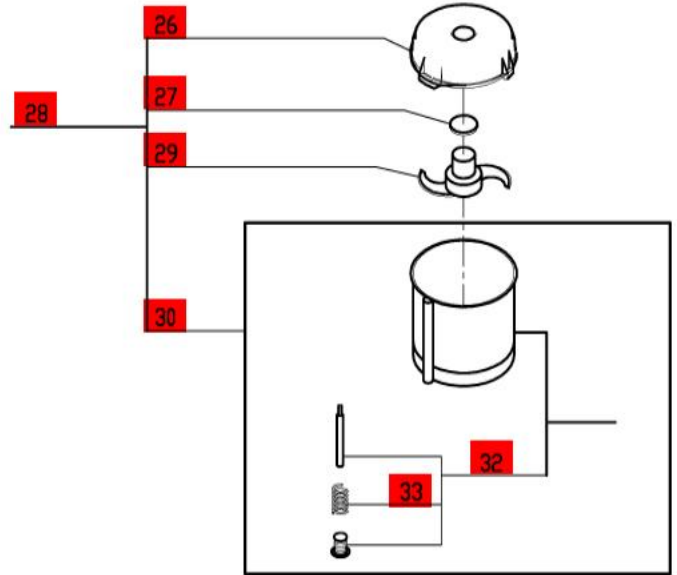

R100BCLR

Serial Numbers 12/xxxxx and 012xxxxx03
 1-Speed, 120 Volt, 1 Phase, 60Hz., 5/16 HP.
 1725 RPM, 7 Amps

**Click on Red Dot
 OR
 Call us
 800-465-6060**

ACCESSORIES