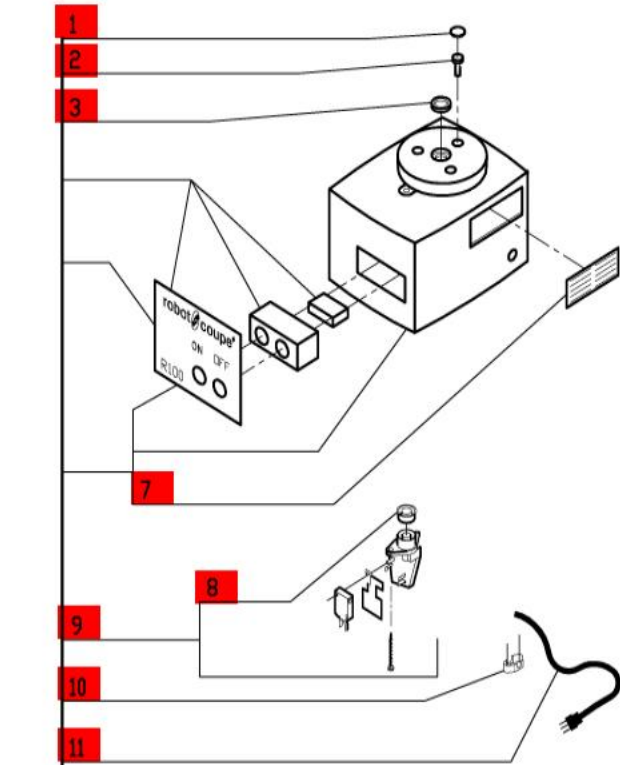

R100BCLR

Serial Numbers 12/xxxxx and 012xxxxx03
 1-Speed, 120 Volt, 1 Phase, 60Hz., 5/16 HP.
 1725 RPM, 7 Amps

**Click on Red Dot
 OR
 Call us
 800-465-6060**

ACCESSORIES