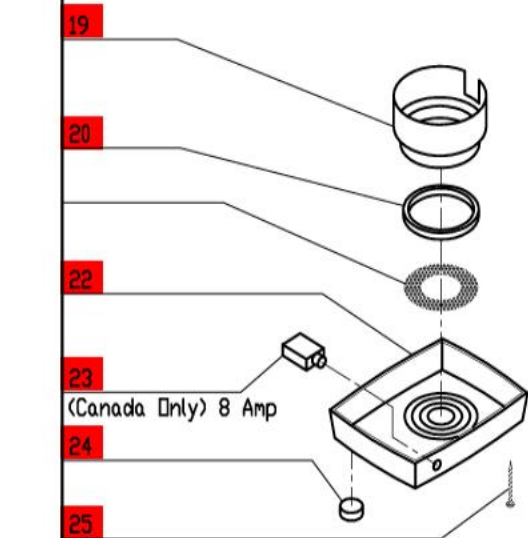

R100BCLR

Serial Numbers 12/xxxxx and 012xxxxx03
 1-Speed, 120 Volt, 1 Phase, 60Hz., 5/16 HP.
 1725 RPM, 7 Amps

**Click on Red Dot
 OR
 Call us
 800-465-6060**

ACCESSORIES