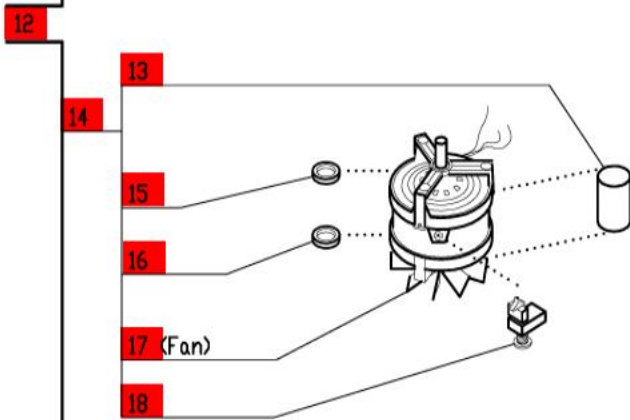

R100BCLR

Serial Numbers 12/xxxxx and 012xxxxx03
 1-Speed, 120 Volt, 1 Phase, 60Hz., 5/16 HP.
 1725 RPM, 7 Amps

**Click on Red Dot
 OR
 Call us
 800-465-6060**

ACCESSORIES