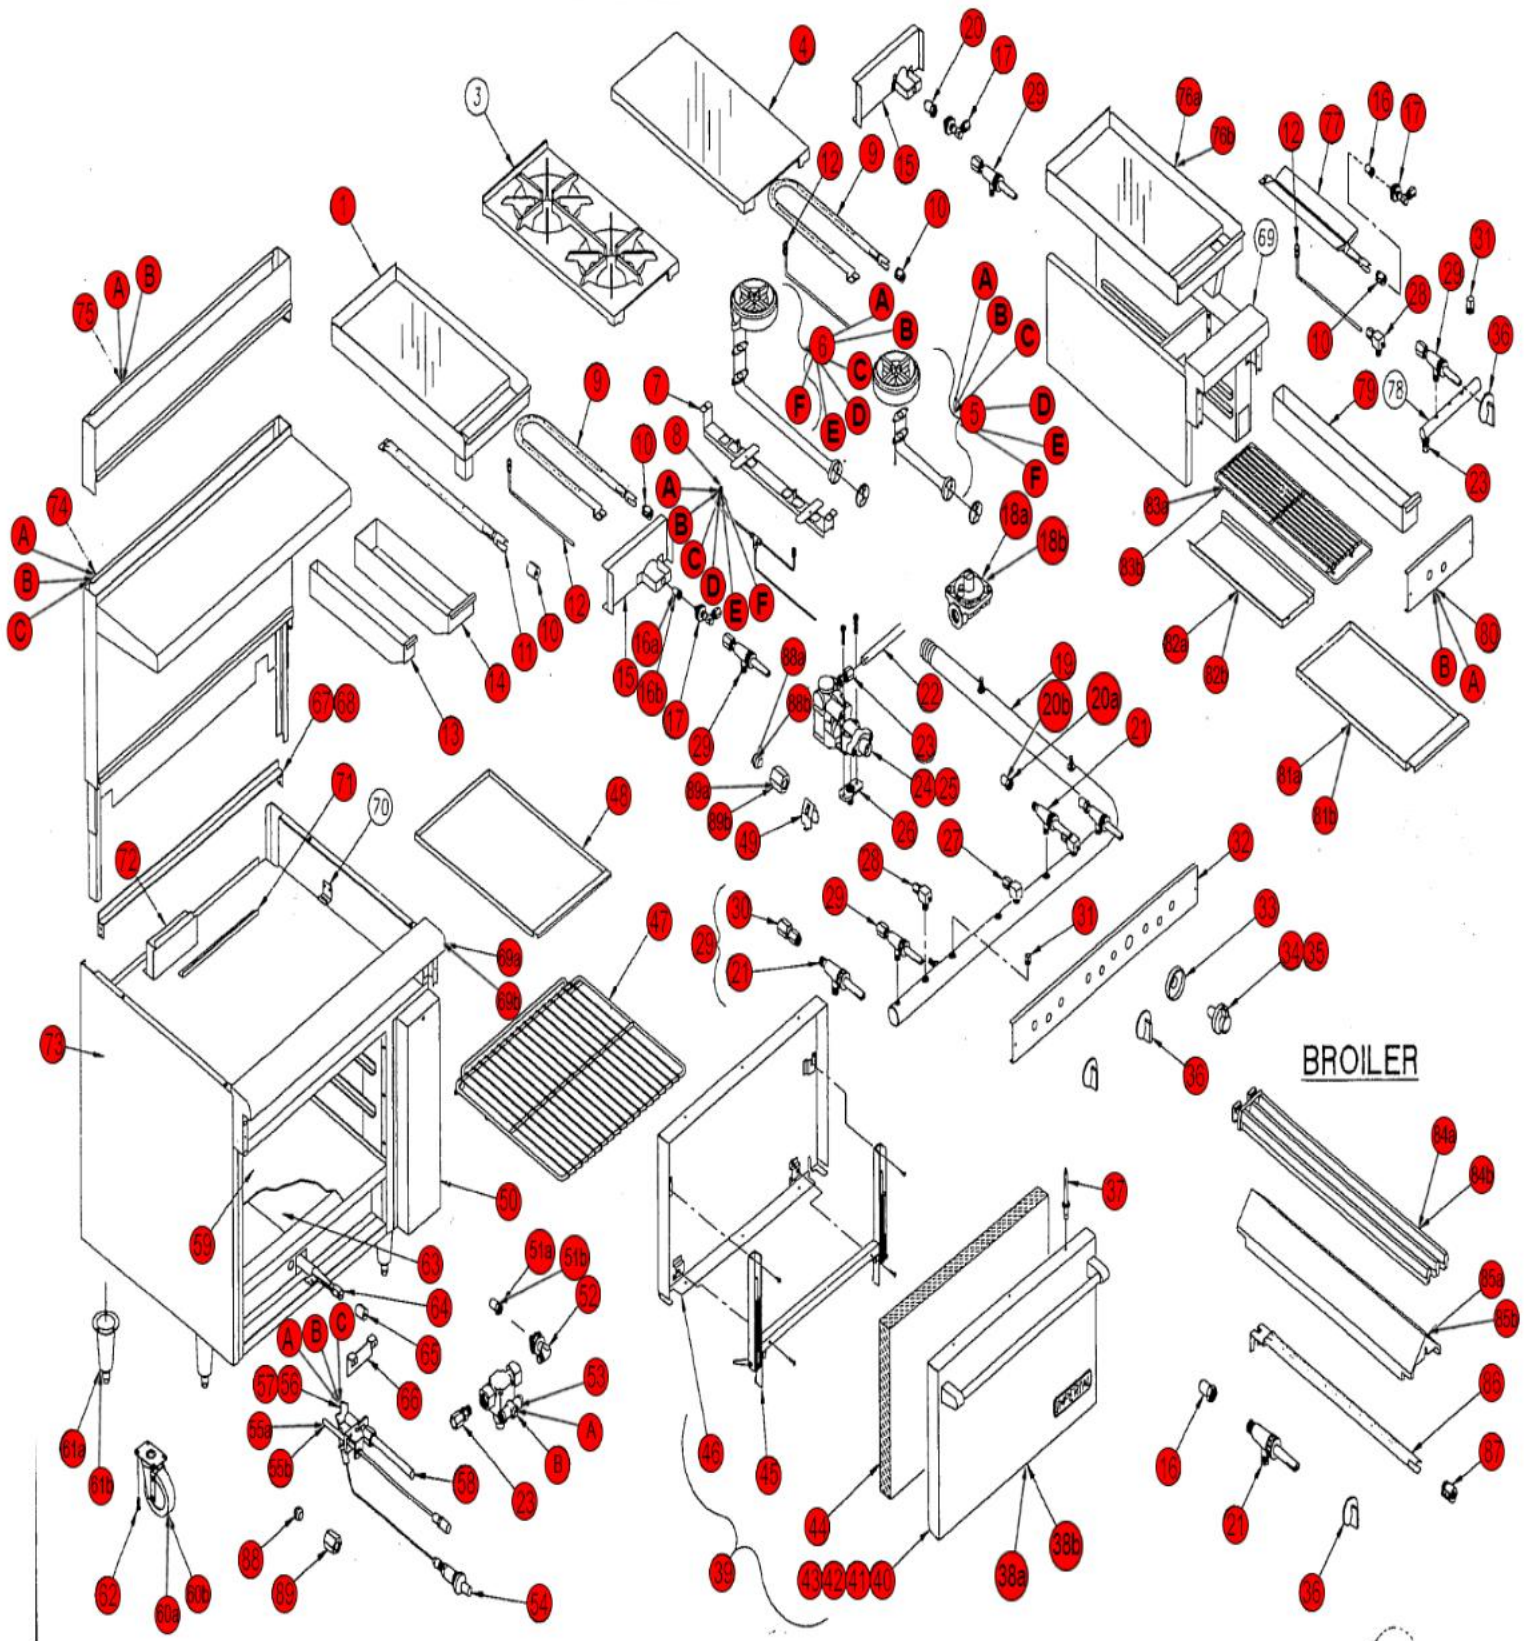

Click on Red Dot
OR
Call us
800-465-6060

MEDIUM DUTY RANGE

RAISED GRIDDLE

BROILER