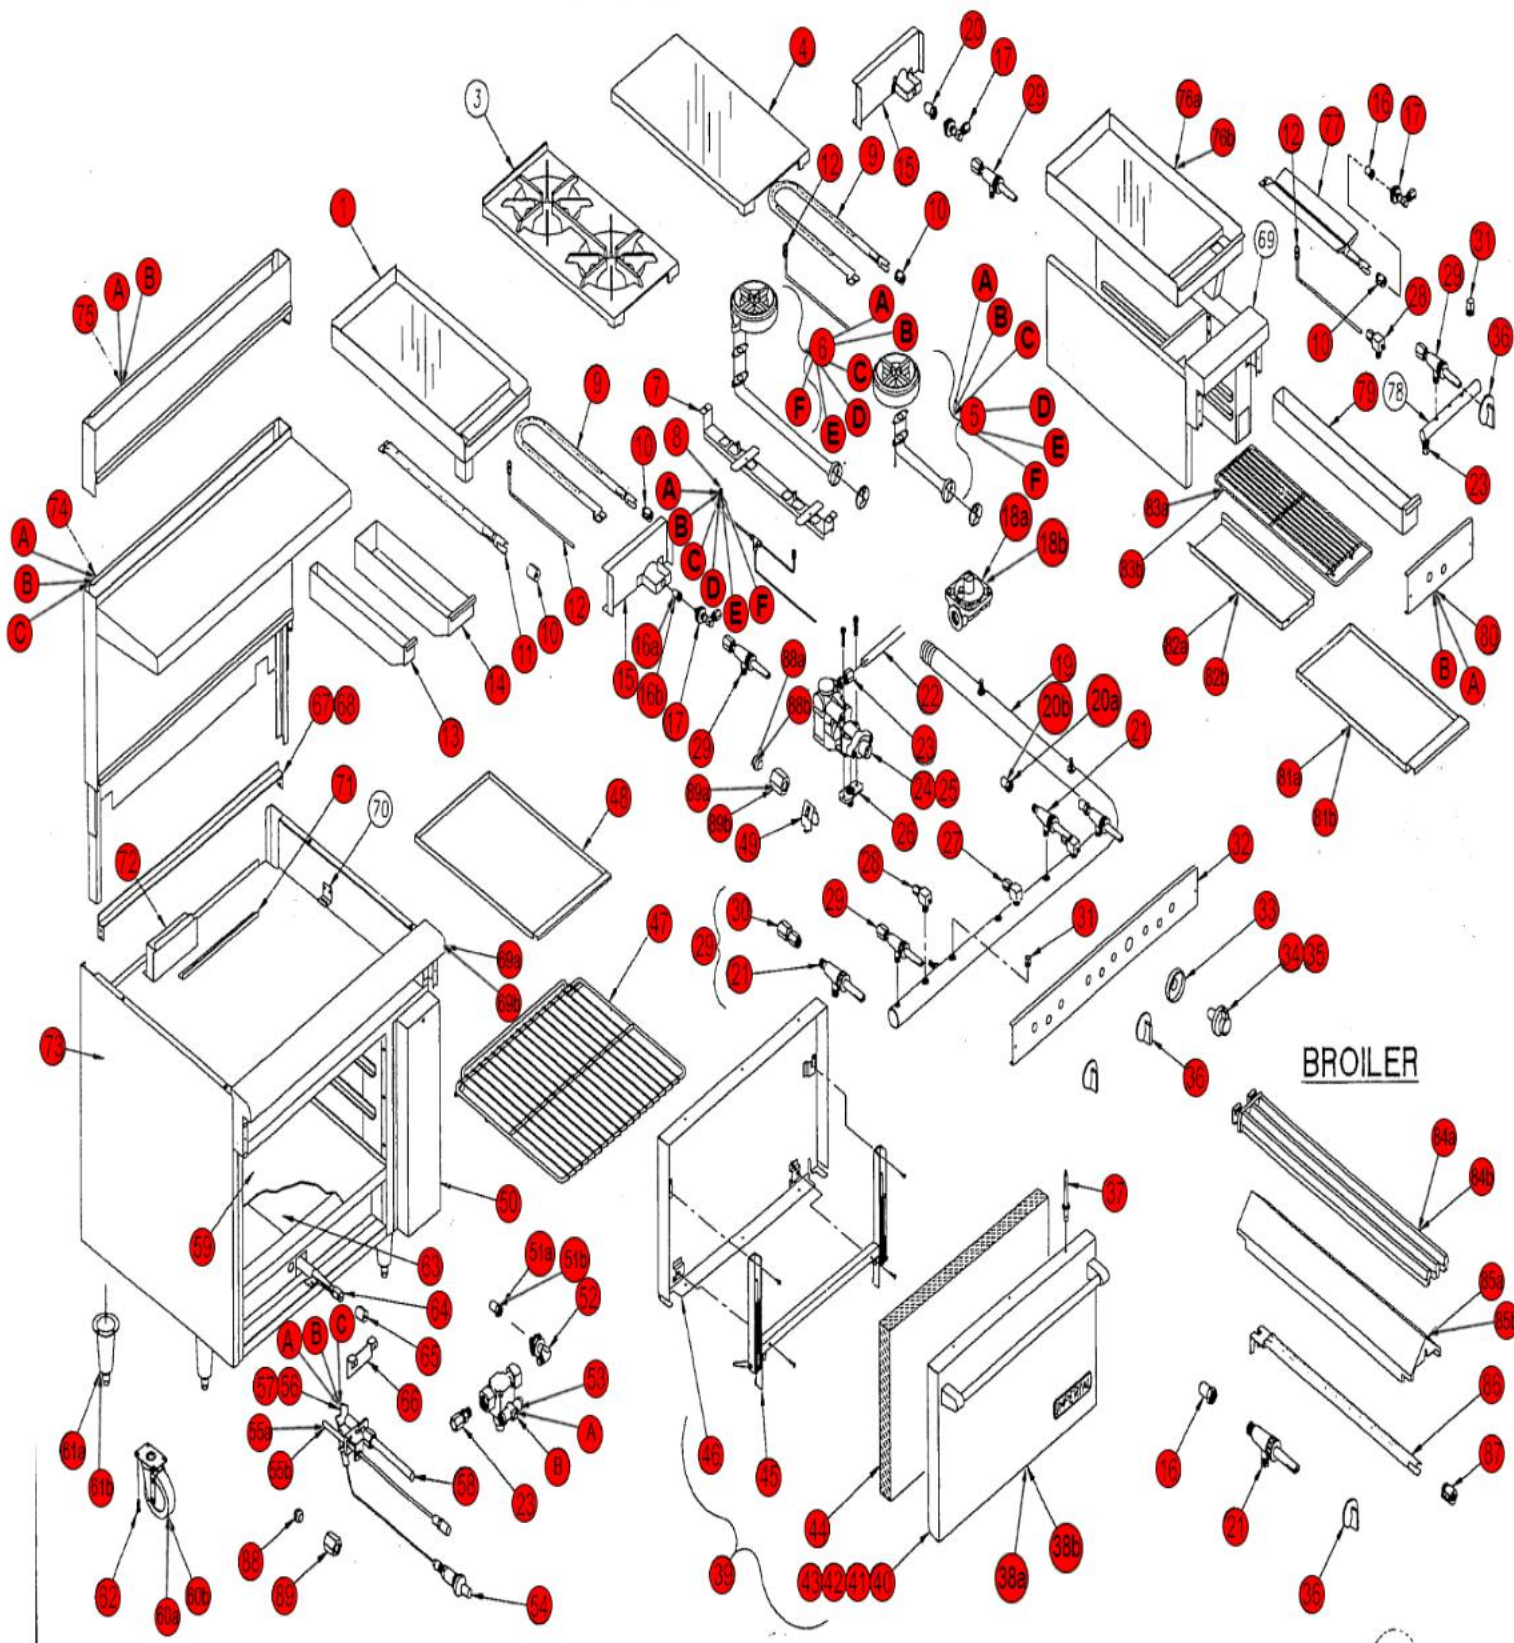

Click on Red Dot  
OR  
Call us  
800-465-6060

MEDIUM DUTY RANGE

RAISED GRIDDLE

BROILER