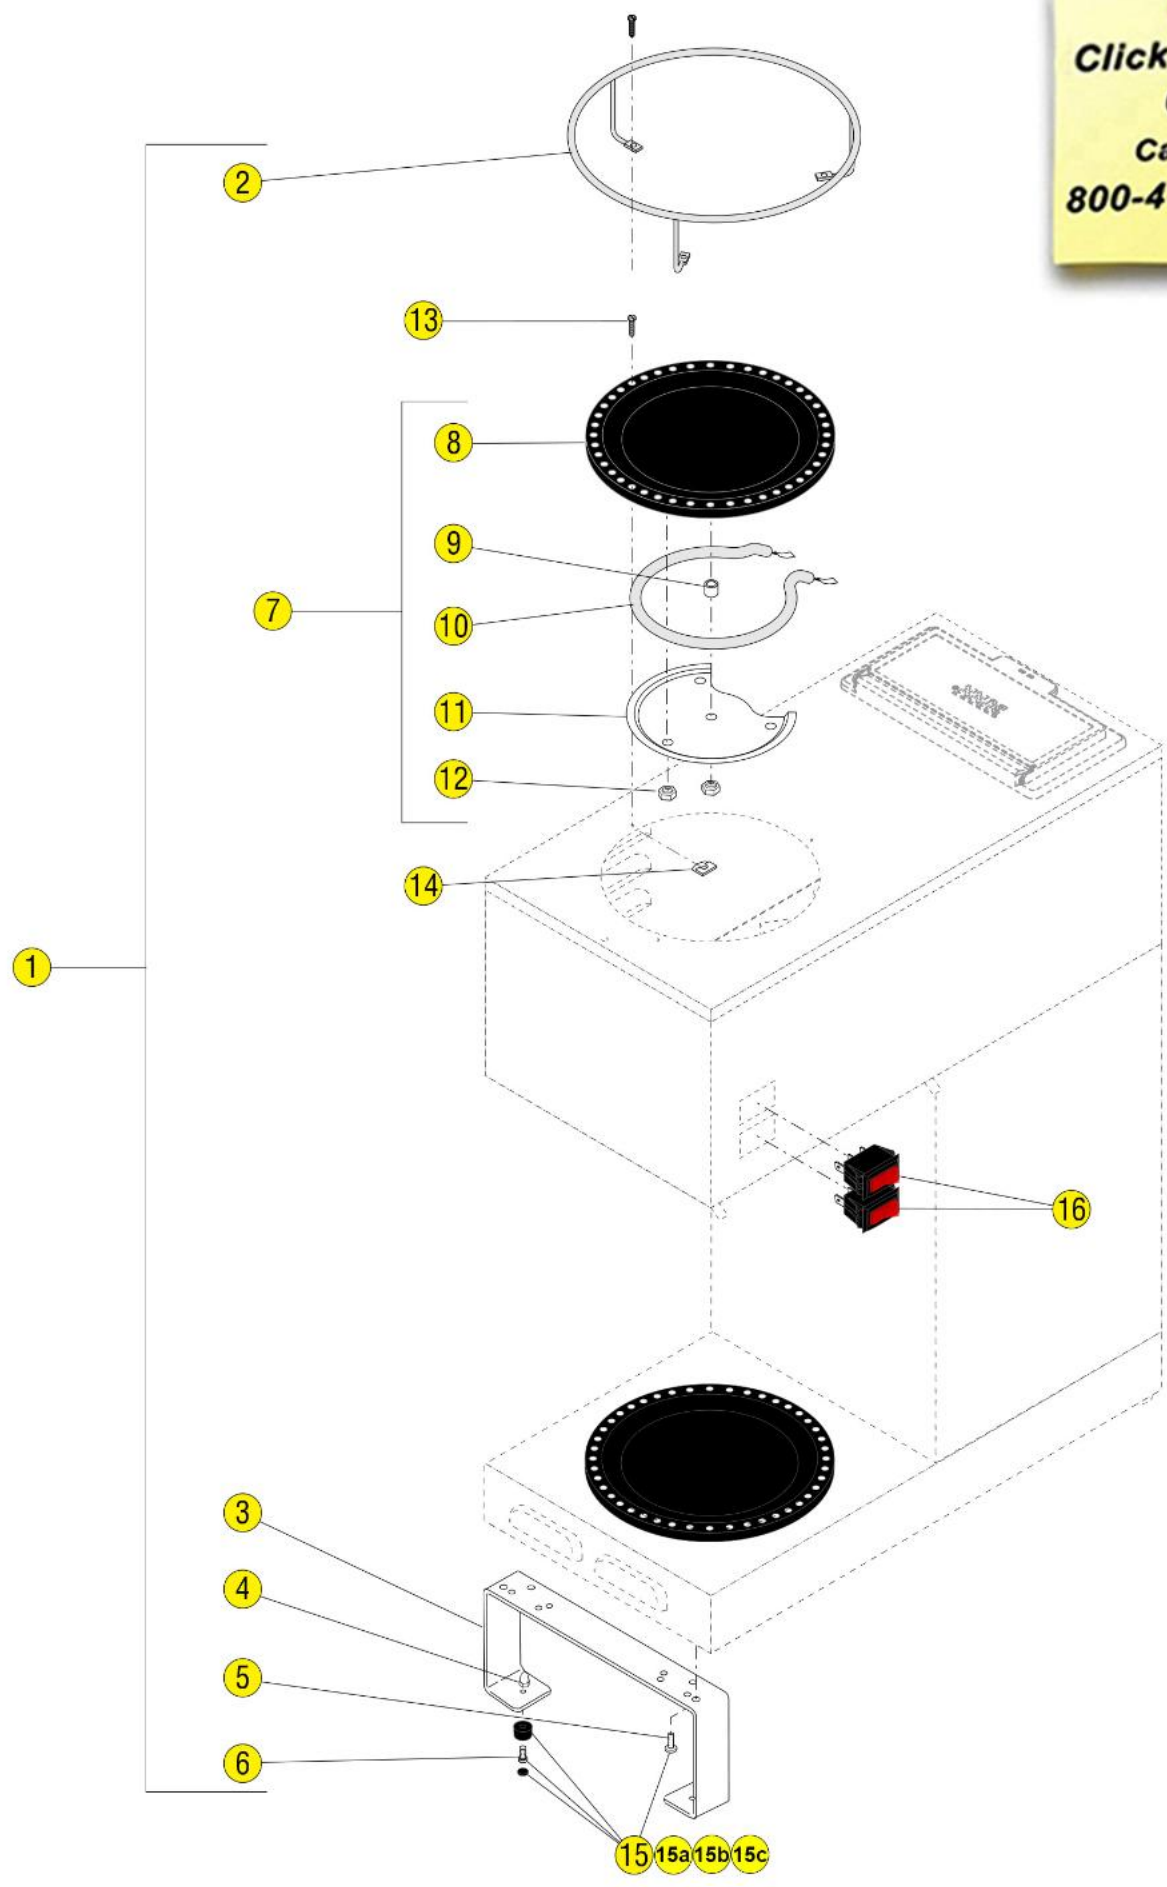

**Click on Dot  
OR  
Call us  
800-465-6060**

**Click on Dot  
OR  
Call us  
800-465-6060**

**Click on Dot  
OR  
Call us  
800-465-6060**

Click on Dot  
OR  
Call us  
800-465-6060

TC Model

Warmer Model

APS Models

**Click on Dot  
OR  
Call us  
800-465-6060**

First Style

TC/APS Models

Warmer Model

Second Style

Third Style  
w/3 Tab Tank

**Click on Dot  
OR  
Call us  
800-465-6060**