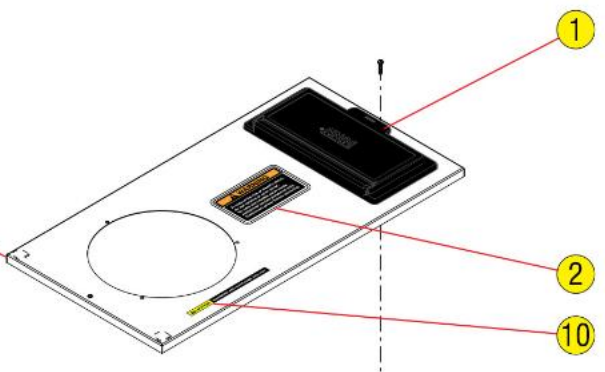

APS Models

**Click on Dot  
OR  
Call us  
800-465-6060**

First Style

TC/APS Models

Warmer Model

Second Style

Third Style  
w/3 Tab Tank

**Click on Dot  
OR  
Call us  
800-465-6060**