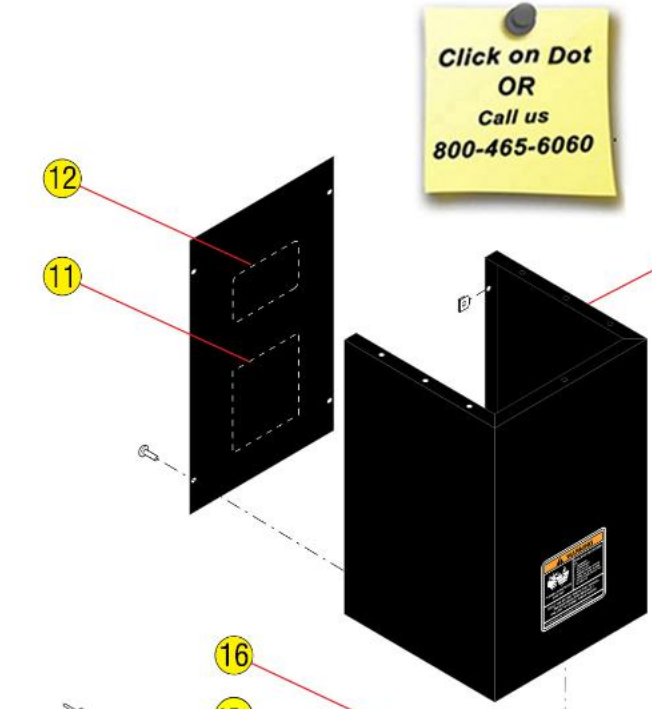

**Click on Dot  
OR  
Call us  
800-465-6060**

**Click on Dot  
OR  
Call us  
800-465-6060**

**Click on Dot  
OR  
Call us  
800-465-6060**

Click on Dot  
OR  
Call us  
800-465-6060

TC Model

Warmer Model

APS Models

**Click on Dot  
OR  
Call us  
800-465-6060**

First Style

TC/APS Models

Warmer Model

Second Style

Third Style  
w/3 Tab Tank

**Click on Dot  
OR  
Call us  
800-465-6060**