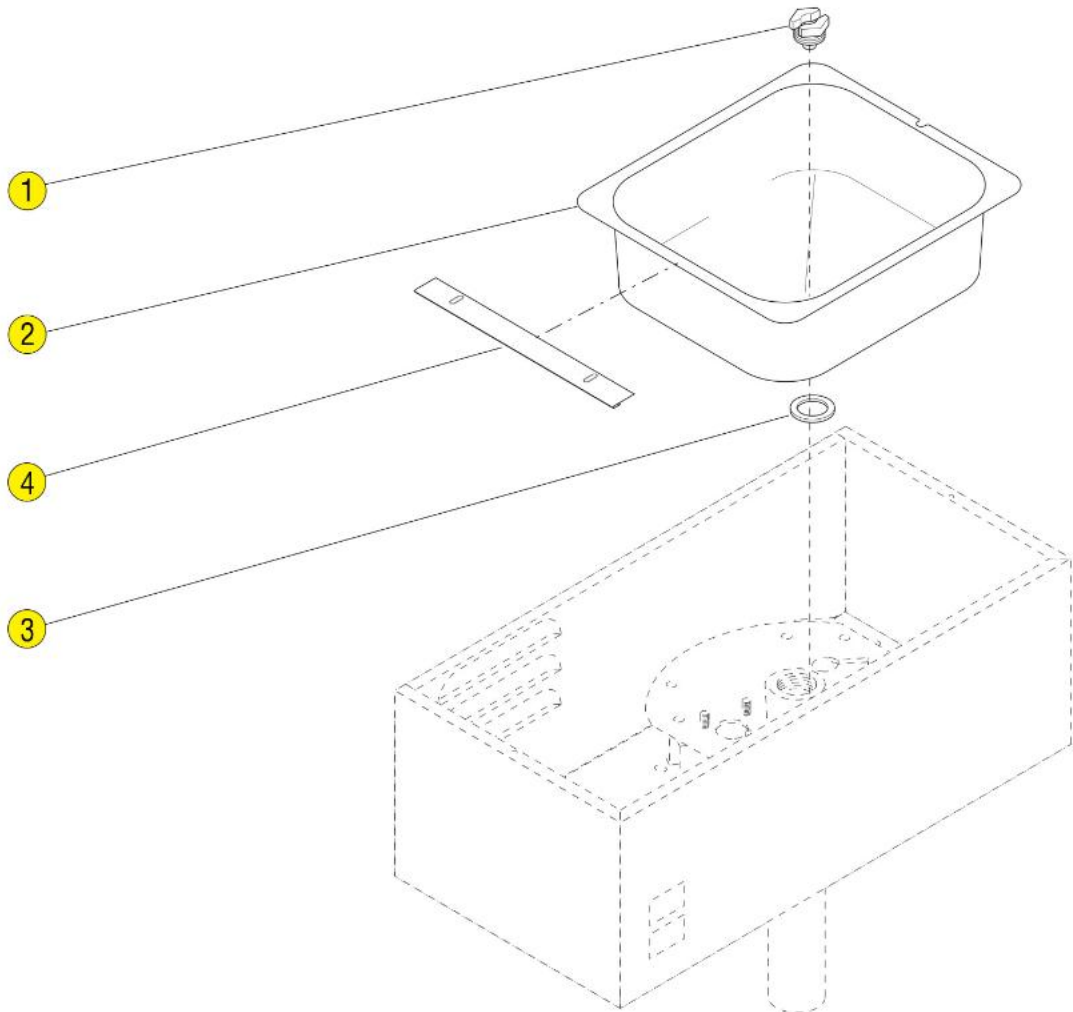

APS Models

**Click on Dot  
OR  
Call us  
800-465-6060**

First Style

TC/APS Models

Warmer Model

Second Style

Third Style  
w/3 Tab Tank

**Click on Dot  
OR  
Call us  
800-465-6060**