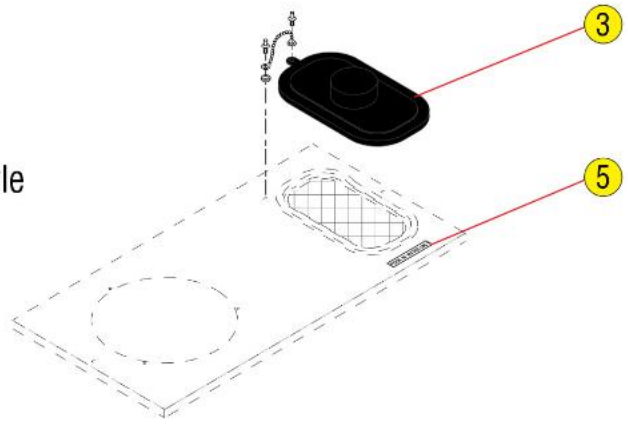

**Click on Dot  
OR  
Call us  
800-465-6060**

**Click on Dot  
OR  
Call us  
800-465-6060**

**Click on Dot  
OR  
Call us  
800-465-6060**

Click on Dot  
OR  
Call us  
800-465-6060

TC Model

Warmer Model

APS Models

**Click on Dot  
OR  
Call us  
800-465-6060**

First Style

TC/APS Models

Warmer Model

Second Style

Third Style  
w/3 Tab Tank

**Click on Dot  
OR  
Call us  
800-465-6060**