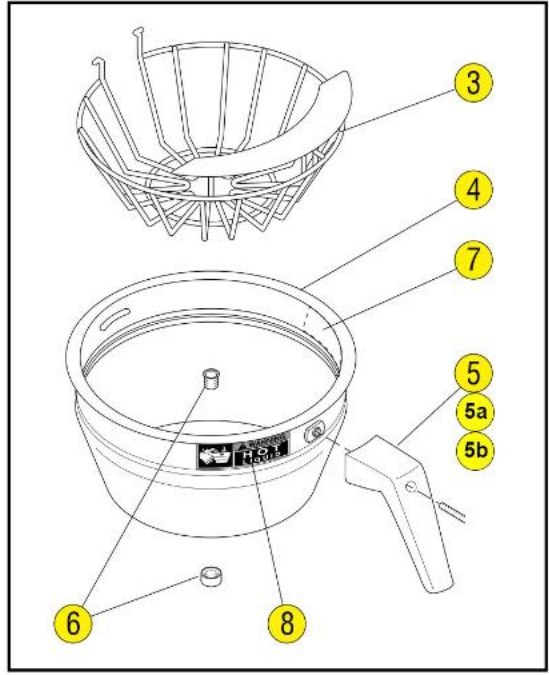

**Click on Dot  
OR  
Call us  
800-465-6060**

**Click on Dot  
OR  
Call us  
800-465-6060**

**Click on Dot  
OR  
Call us  
800-465-6060**

Click on Dot  
OR  
Call us  
800-465-6060

TC Model

Warmer Model

APS Models

**Click on Dot  
OR  
Call us  
800-465-6060**

First Style

TC/APS Models

Warmer Model

Second Style

Third Style  
w/3 Tab Tank

**Click on Dot  
OR  
Call us  
800-465-6060**