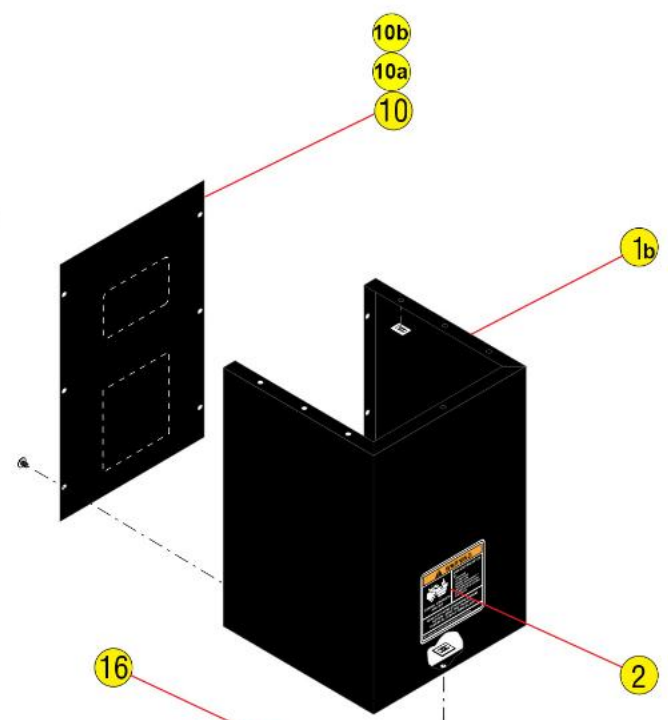

**Click on Dot  
OR  
Call us  
800-465-6060**

**Click on Dot  
OR  
Call us  
800-465-6060**

**Click on Dot  
OR  
Call us  
800-465-6060**

Click on Dot  
OR  
Call us  
800-465-6060

TC Model

Warmer Model

APS Models

**Click on Dot  
OR  
Call us  
800-465-6060**

First Style

TC/APS Models

Warmer Model

Second Style

Third Style  
w/3 Tab Tank

**Click on Dot  
OR  
Call us  
800-465-6060**