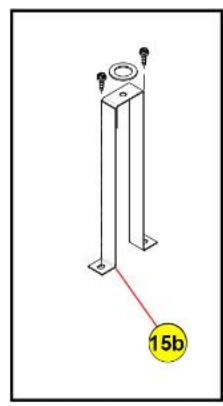

**Click on Dot  
OR  
Call us  
800-465-6060**

**Click on Dot  
OR  
Call us  
800-465-6060**

**Click on Dot  
OR  
Call us  
800-465-6060**

Click on Dot  
OR  
Call us  
800-465-6060

TC Model

Warmer Model

APS Models

**Click on Dot  
OR  
Call us  
800-465-6060**

First Style

TC/APS Models

Warmer Model

Second Style

Third Style  
w/3 Tab Tank

**Click on Dot  
OR  
Call us  
800-465-6060**