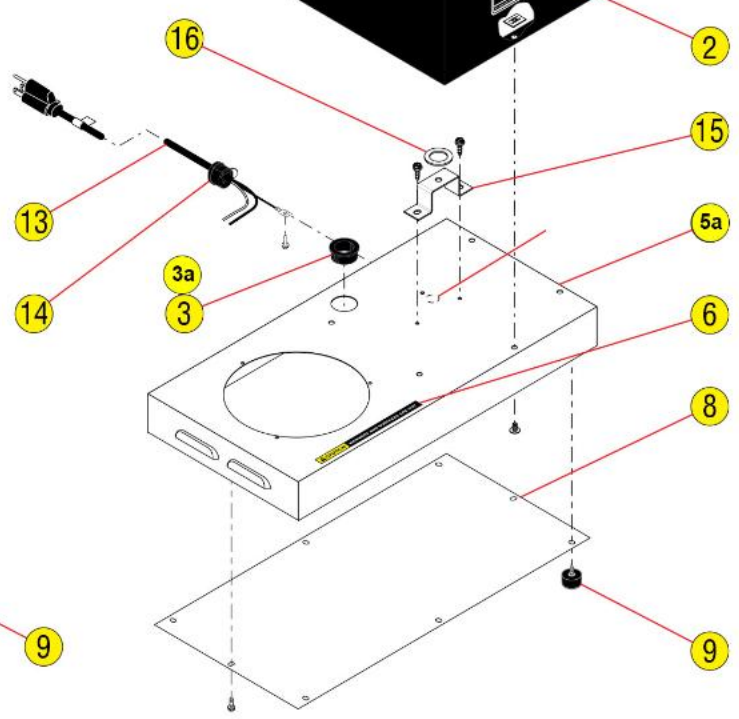

**Click on Dot  
OR  
Call us  
800-465-6060**

**Click on Dot  
OR  
Call us  
800-465-6060**

**Click on Dot  
OR  
Call us  
800-465-6060**

Click on Dot  
OR  
Call us  
800-465-6060

TC Model

Warmer Model

APS Models

**Click on Dot  
OR  
Call us  
800-465-6060**

First Style

TC/APS Models

Warmer Model

Second Style

Third Style  
w/3 Tab Tank

**Click on Dot  
OR  
Call us  
800-465-6060**