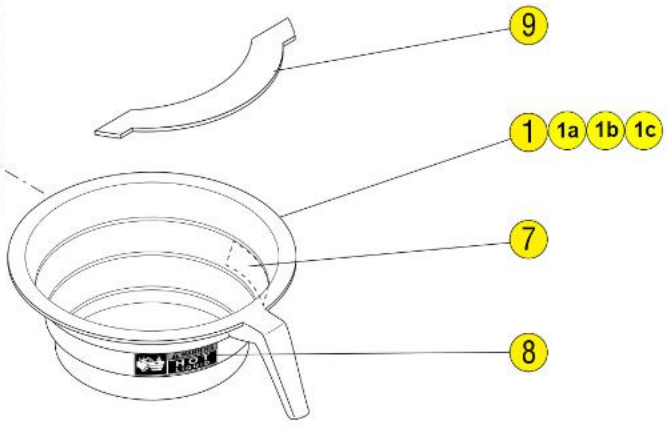

**Click on Dot  
OR  
Call us  
800-465-6060**

**Click on Dot  
OR  
Call us  
800-465-6060**

**Click on Dot  
OR  
Call us  
800-465-6060**

Click on Dot  
OR  
Call us  
800-465-6060

TC Model

Warmer Model

APS Models

**Click on Dot  
OR  
Call us  
800-465-6060**

First Style

TC/APS Models

Warmer Model

Second Style

Third Style  
w/3 Tab Tank

**Click on Dot  
OR  
Call us  
800-465-6060**