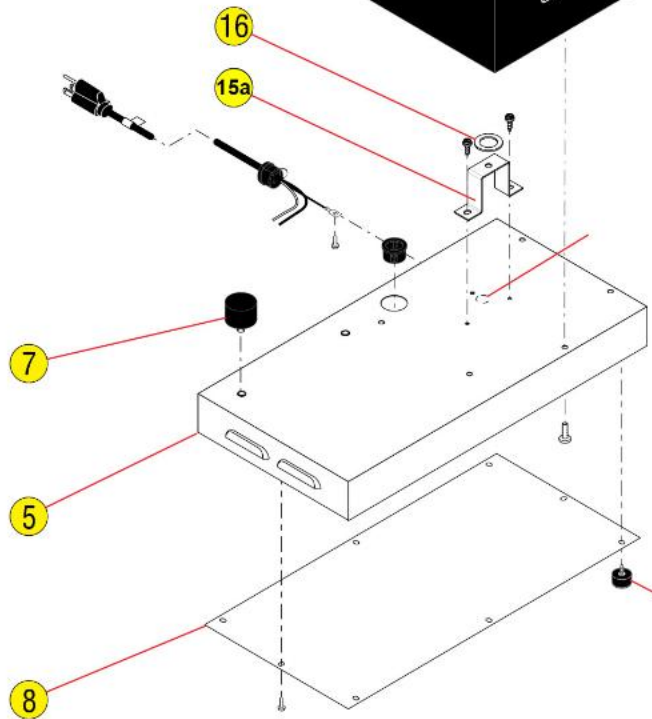

**Click on Dot  
OR  
Call us  
800-465-6060**

**Click on Dot  
OR  
Call us  
800-465-6060**

**Click on Dot  
OR  
Call us  
800-465-6060**

Click on Dot  
OR  
Call us  
800-465-6060

TC Model

Warmer Model

APS Models

**Click on Dot  
OR  
Call us  
800-465-6060**

First Style

TC/APS Models

Warmer Model

Second Style

Third Style  
w/3 Tab Tank

**Click on Dot  
OR  
Call us  
800-465-6060**