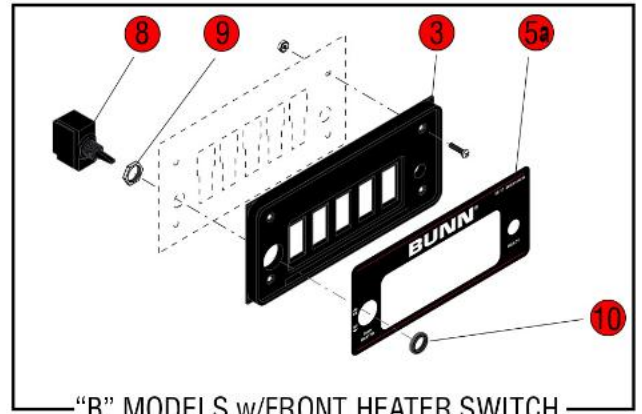

Click on Red Dot
OR
Call us
800-465-6060

UPPER & SIDE HOUSING WARMERS

A A1 A2

'A' & 'B' MODELS ONLY

120V & 120/240V MODELS ONLY

BASE WARMERS

B B1

Click on Red Dot
OR
Call us
800-465-6060