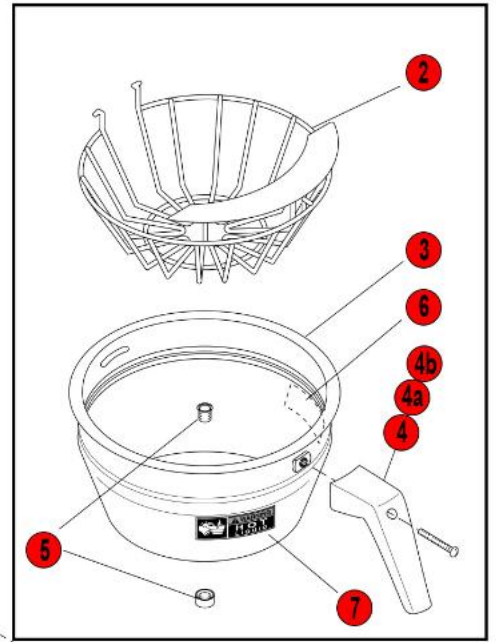

Click on Red Dot
OR
Call us
800-465-6060