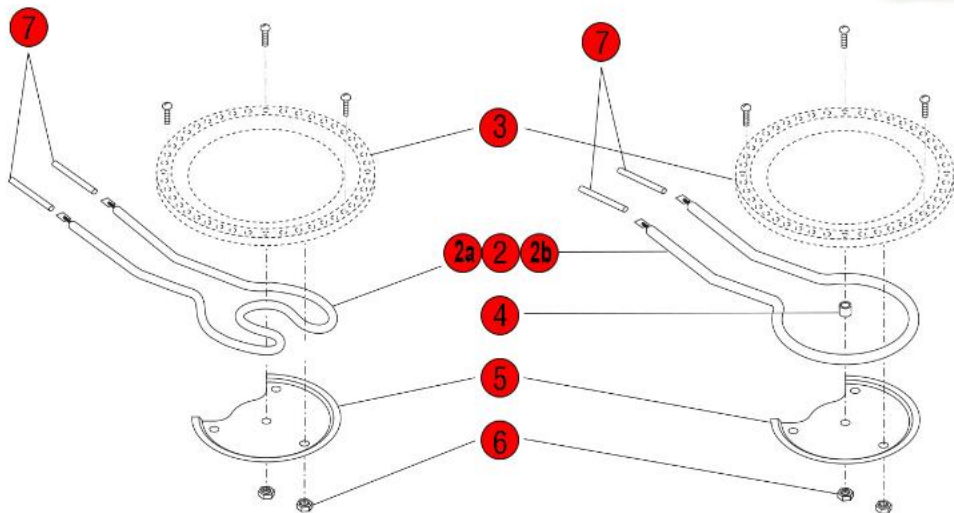

Click on Red Dot
OR
Call us
800-465-6060

UPPER & SIDE HOUSING WARMERS

A A1 A2

'A' & 'B' MODELS ONLY

120V & 120/240V MODELS ONLY

BASE WARMERS

B B1

Click on Red Dot
OR
Call us
800-465-6060

'A' & 'B' MODELS ONLY

120V & 120/240V MODELS ONLY

Click on Red Dot
OR
Call us
800-465-6060

Click on Red Dot
OR
Call us
800-465-6060

Click on Red Dot
OR
Call us
800-465-6060

**Click on Red Dot
OR
Call us
800-465-6060**