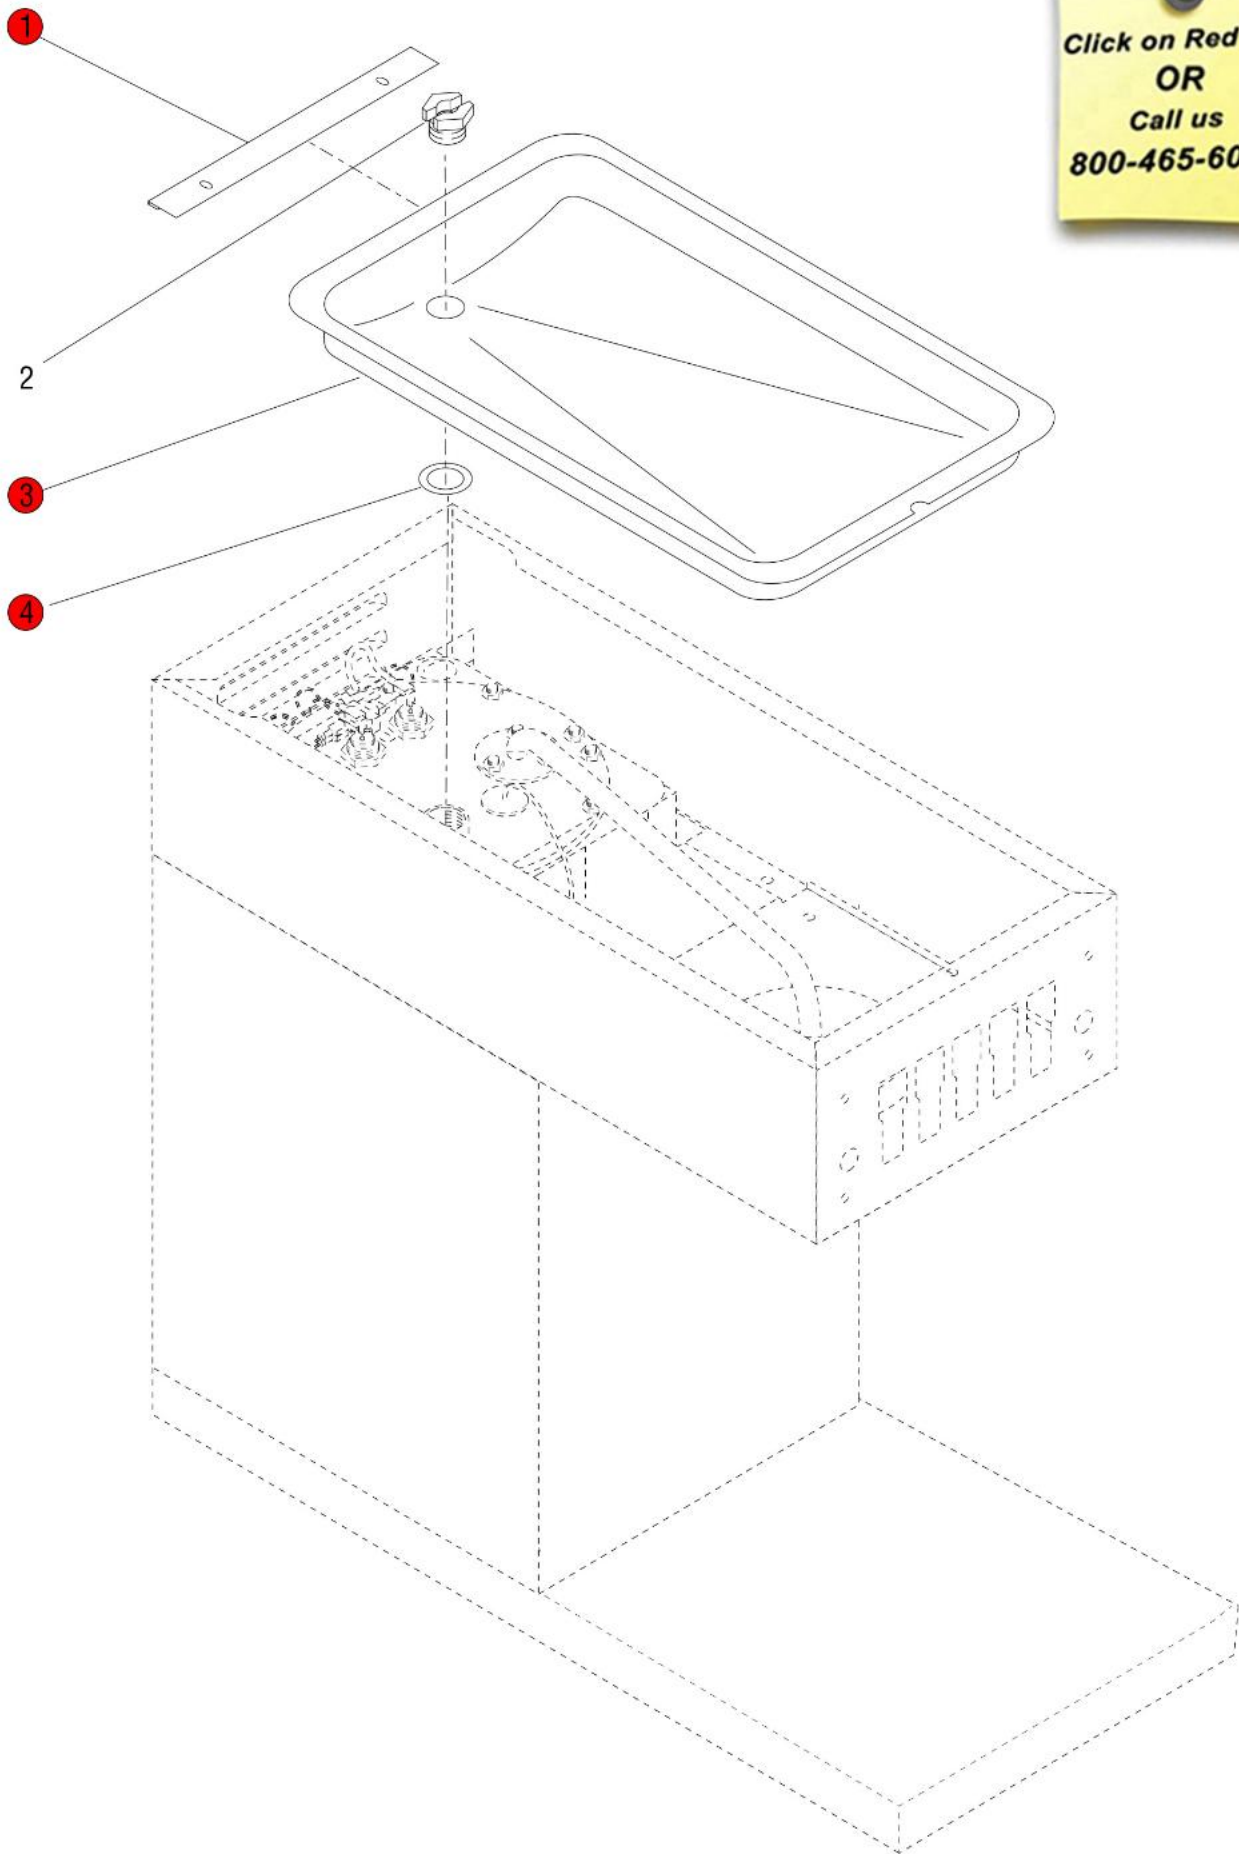

Click on Red Dot
OR
Call us
800-465-6060

UPPER & SIDE HOUSING WARMERS

A A1 A2

'A' & 'B' MODELS ONLY

120V & 120/240V MODELS ONLY

BASE WARMERS

B B1

Click on Red Dot
OR
Call us
800-465-6060

'A' & 'B' MODELS ONLY

120V & 120/240V MODELS ONLY

Click on Red Dot
OR
Call us
800-465-6060

Click on Red Dot
OR
Call us
800-465-6060

Click on Red Dot
OR
Call us
800-465-6060

**Click on Red Dot
OR
Call us
800-465-6060**