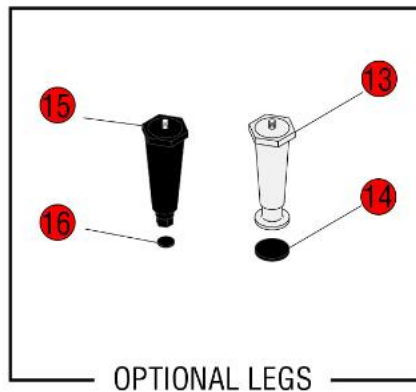

Click on Red Dot
OR
Call us
800-465-6060