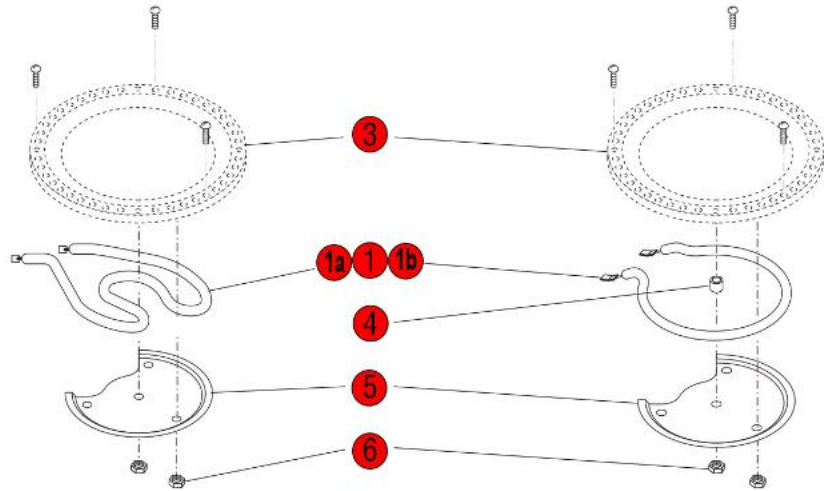

Click on Red Dot
OR
Call us
800-465-6060

UPPER & SIDE HOUSING WARMERS

A A1 A2

'A' & 'B' MODELS ONLY

120V & 120/240V MODELS ONLY

BASE WARMERS

B B1

Click on Red Dot
OR
Call us
800-465-6060

'A' & 'B' MODELS ONLY

120V & 120/240V MODELS ONLY

Click on Red Dot
OR
Call us
800-465-6060

Click on Red Dot
OR
Call us
800-465-6060

Click on Red Dot
OR
Call us
800-465-6060

**Click on Red Dot
OR
Call us
800-465-6060**