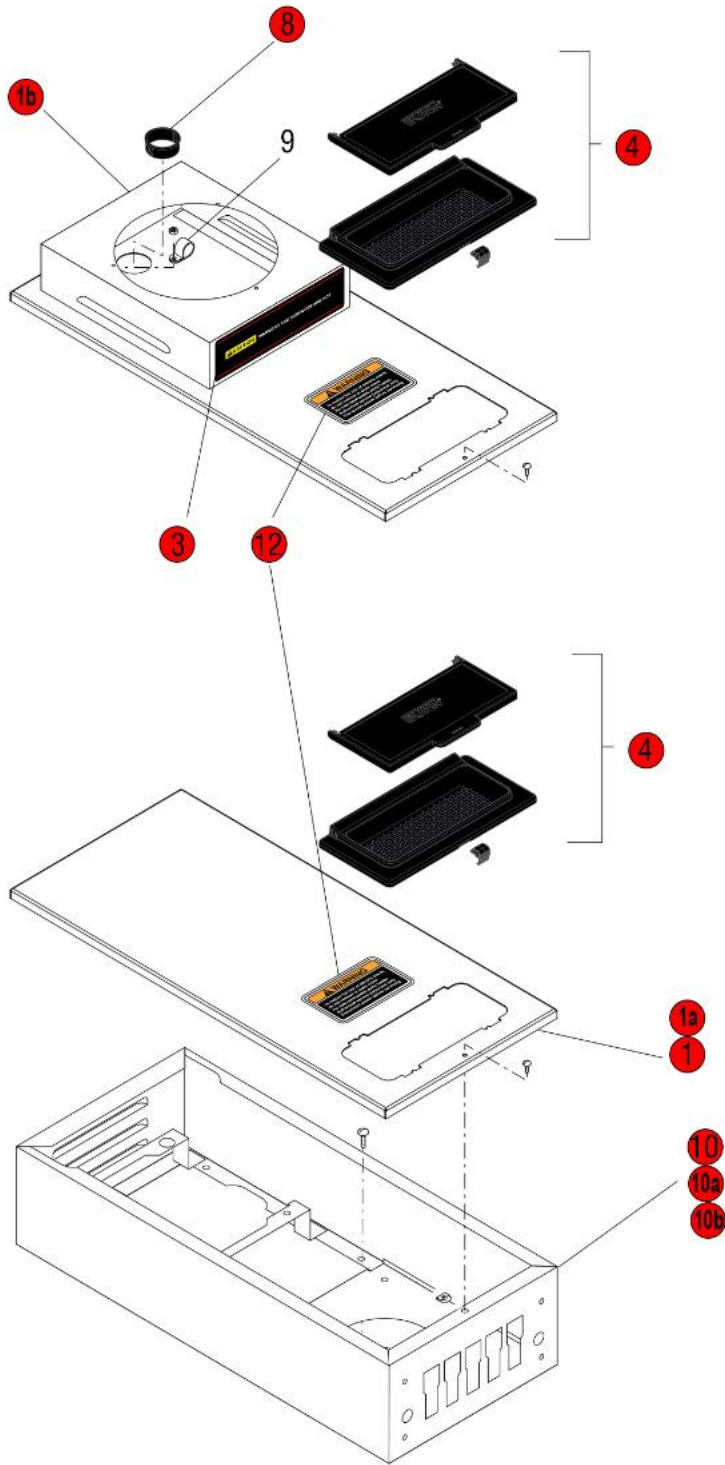

'A' & 'B' MODELS ONLY

120V & 120/240V MODELS ONLY

Click on Red Dot
OR
Call us
800-465-6060

Click on Red Dot
OR
Call us
800-465-6060

Click on Red Dot
OR
Call us
800-465-6060

**Click on Red Dot
OR
Call us
800-465-6060**