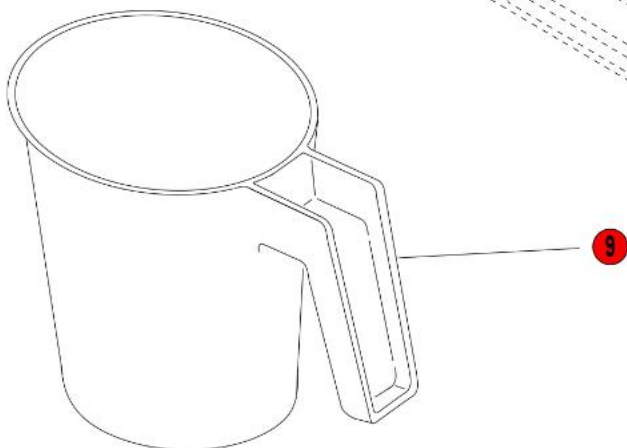

Click on Red Dot
OR
Call us
800-465-6060