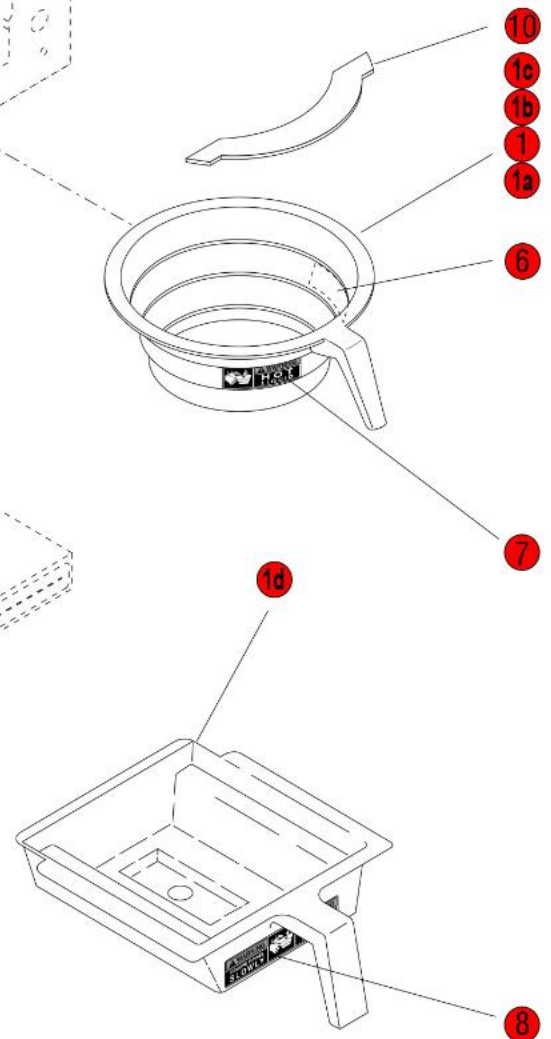

Click on Red Dot
OR
Call us
800-465-6060

UPPER & SIDE HOUSING WARMERS

A A1 A2

'A' & 'B' MODELS ONLY

120V & 120/240V MODELS ONLY

BASE WARMERS

B B1

Click on Red Dot
OR
Call us
800-465-6060

'A' & 'B' MODELS ONLY

120V & 120/240V MODELS ONLY

Click on Red Dot
OR
Call us
800-465-6060

Click on Red Dot
OR
Call us
800-465-6060

Click on Red Dot
OR
Call us
800-465-6060

**Click on Red Dot
OR
Call us
800-465-6060**