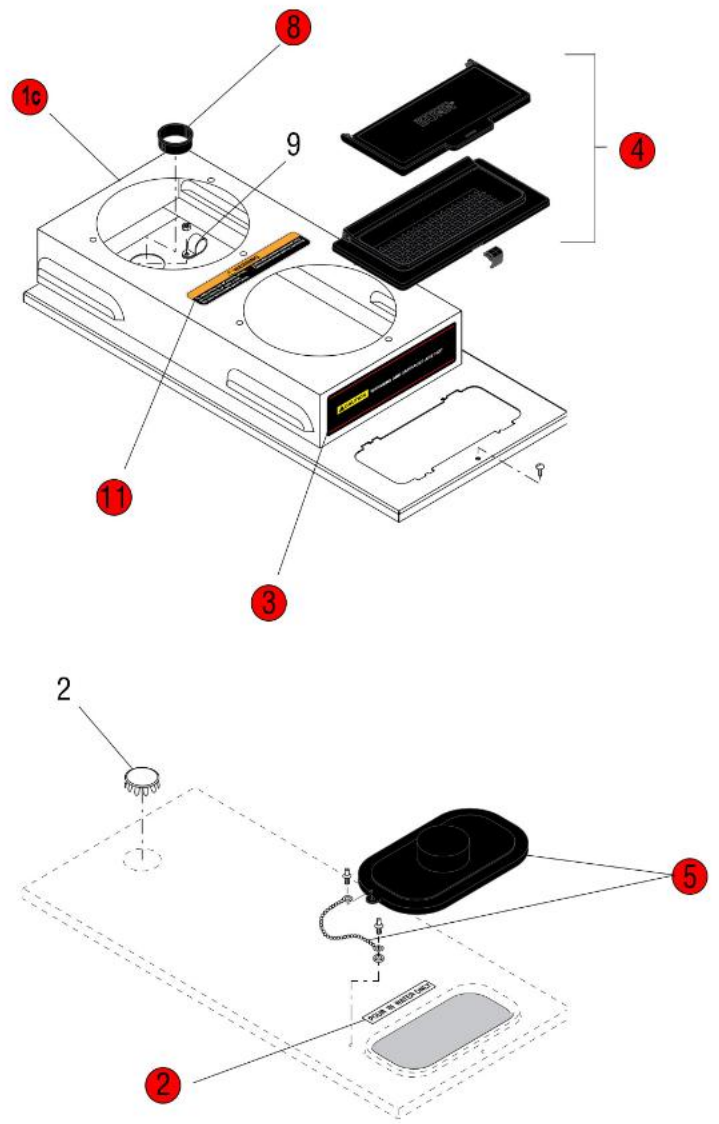

'A' & 'B' MODELS ONLY

120V & 120/240V MODELS ONLY

Click on Red Dot
OR
Call us
800-465-6060

Click on Red Dot
OR
Call us
800-465-6060

Click on Red Dot
OR
Call us
800-465-6060

**Click on Red Dot
OR
Call us
800-465-6060**