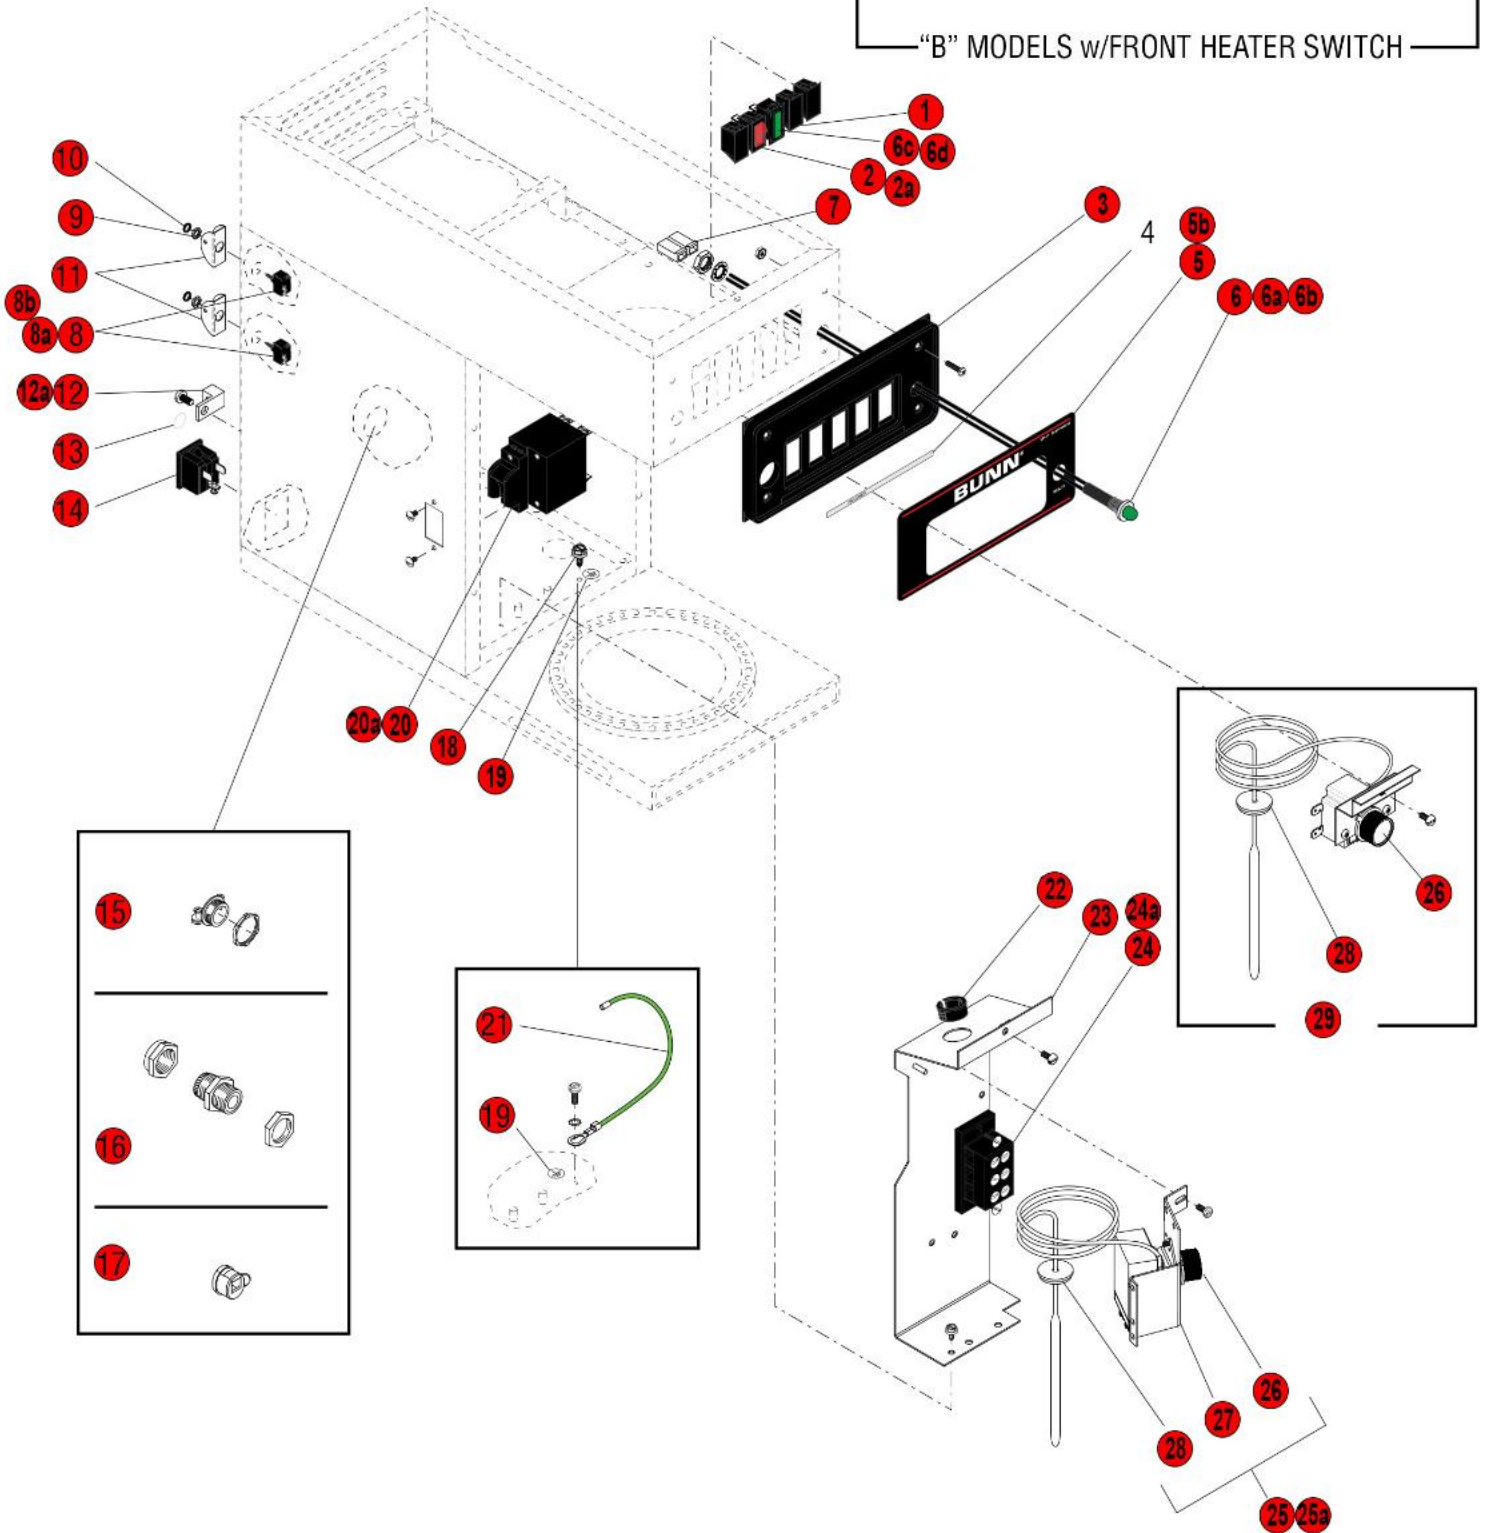

Click on Red Dot
OR
Call us
800-465-6060

UPPER & SIDE HOUSING WARMERS

A A1 A2

'A' & 'B' MODELS ONLY

120V & 120/240V MODELS ONLY

BASE WARMERS

B B1

Click on Red Dot
OR
Call us
800-465-6060

'A' & 'B' MODELS ONLY

120V & 120/240V MODELS ONLY

Click on Red Dot
OR
Call us
800-465-6060

Click on Red Dot
OR
Call us
800-465-6060

Click on Red Dot
OR
Call us
800-465-6060

**Click on Red Dot
OR
Call us
800-465-6060**