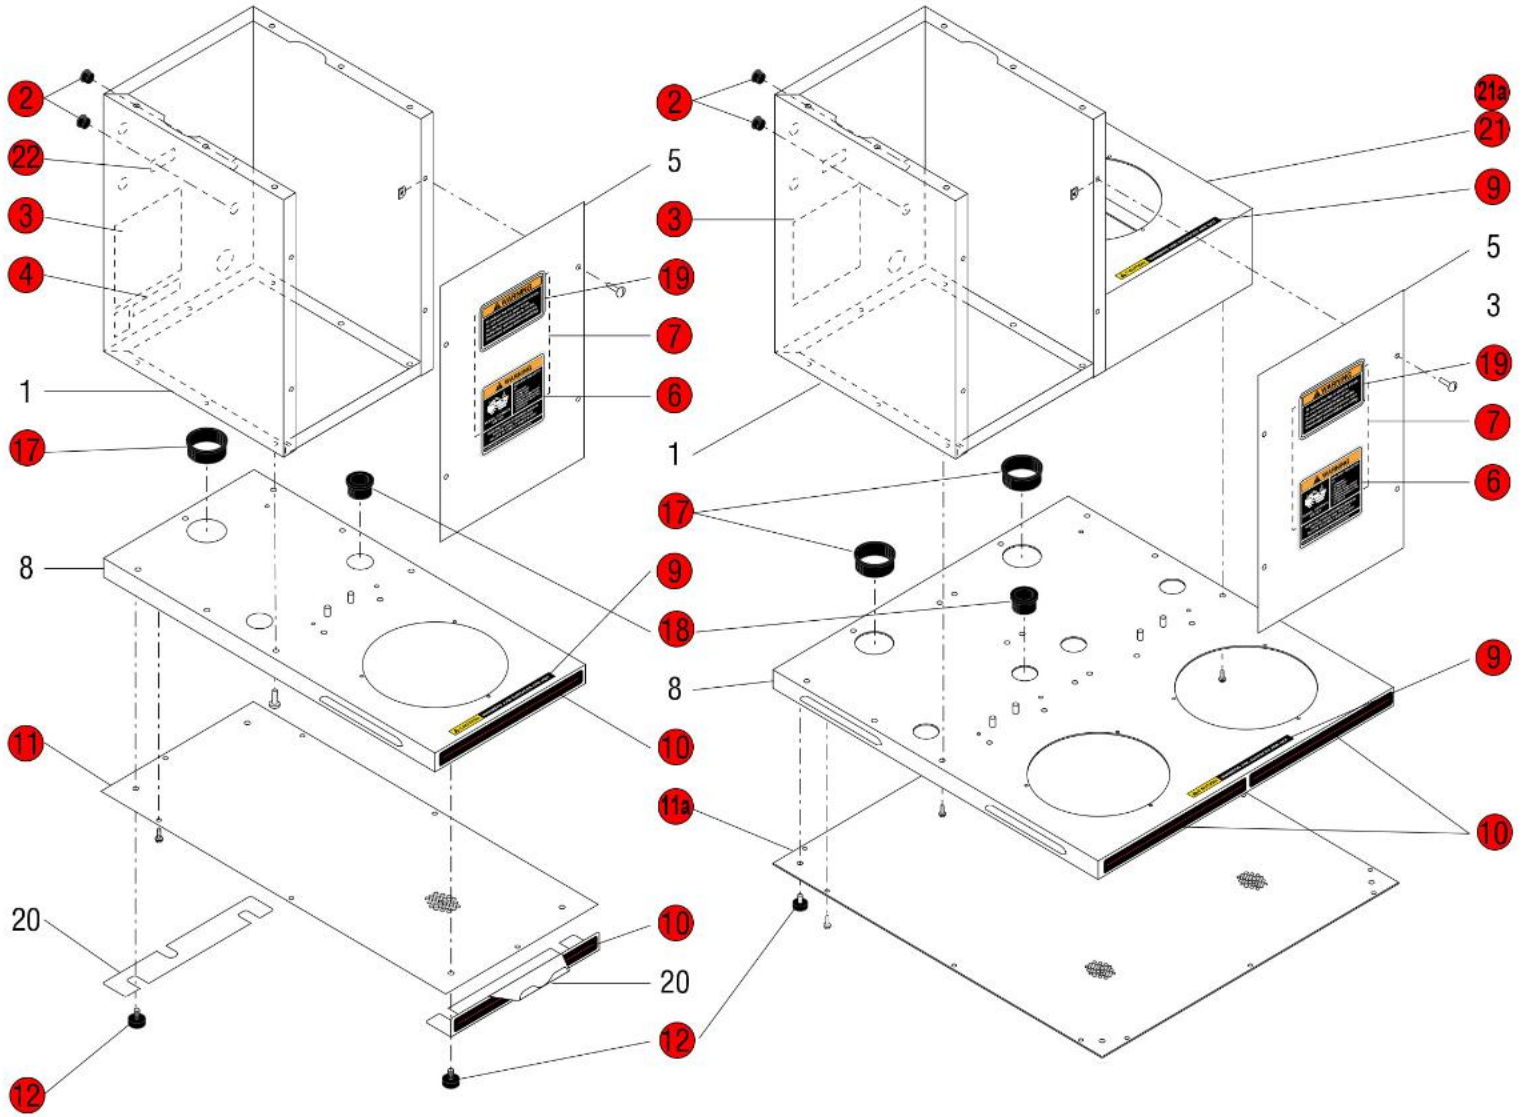

Click on Red Dot
OR
Call us
800-465-6060

UPPER & SIDE HOUSING WARMERS

A A1 A2

'A' & 'B' MODELS ONLY

120V & 120/240V MODELS ONLY

BASE WARMERS

B B1

Click on Red Dot
OR
Call us
800-465-6060

'A' & 'B' MODELS ONLY

120V & 120/240V MODELS ONLY

Click on Red Dot
OR
Call us
800-465-6060

Click on Red Dot
OR
Call us
800-465-6060

Click on Red Dot
OR
Call us
800-465-6060

**Click on Red Dot
OR
Call us
800-465-6060**