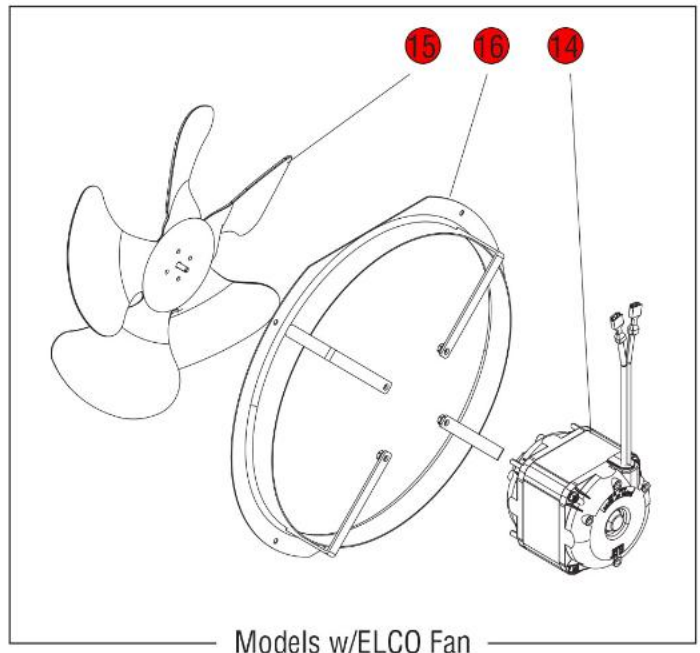

Click on Red Dot
OR
Call us
800-465-6060