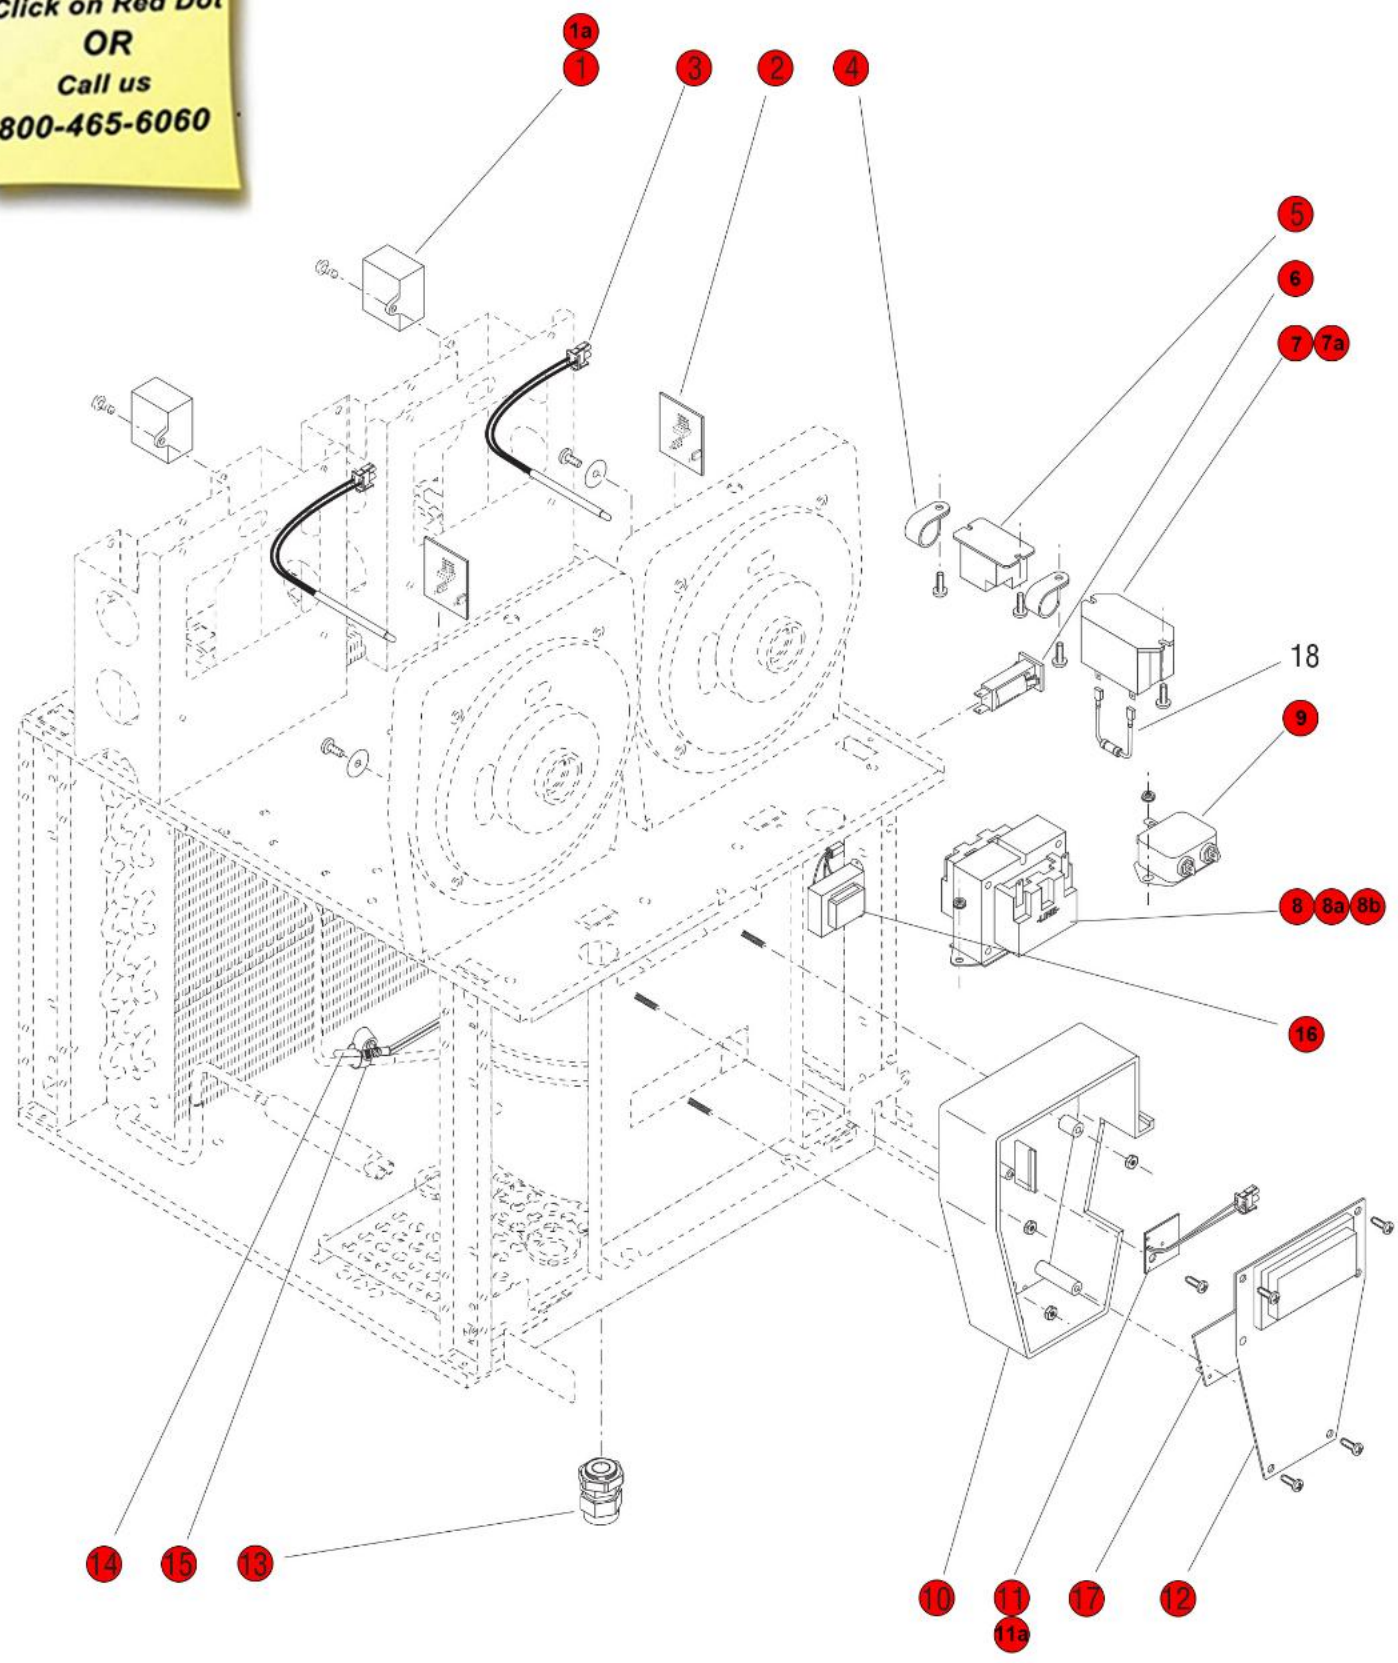

Click on Red Dot
OR
Call us
800-465-6060