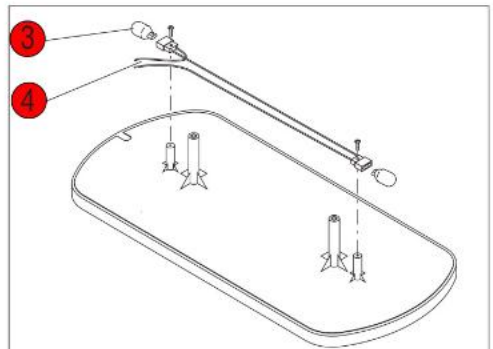

Click on Red Dot  
OR  
Call us  
800-465-6060

Early Models with Incandescent Bulbs

Optional For Crew Serve Applications

MODELS w/Flat Lid

Click on Red Dot  
OR  
Call us  
800-465-6060

**Click on Red Dot  
OR  
Call us  
800-465-6060**