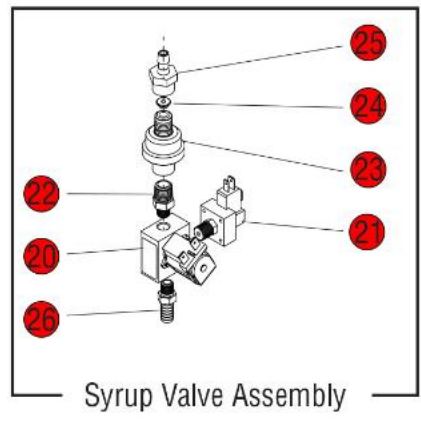

Click on Red Dot  
OR  
Call us  
800-465-6060

Early Models with Incandescent Bulbs

Optional For Crew Serve Applications

MODELS w/Flat Lid

Click on Red Dot  
OR  
Call us  
800-465-6060

**Click on Red Dot  
OR  
Call us  
800-465-6060**