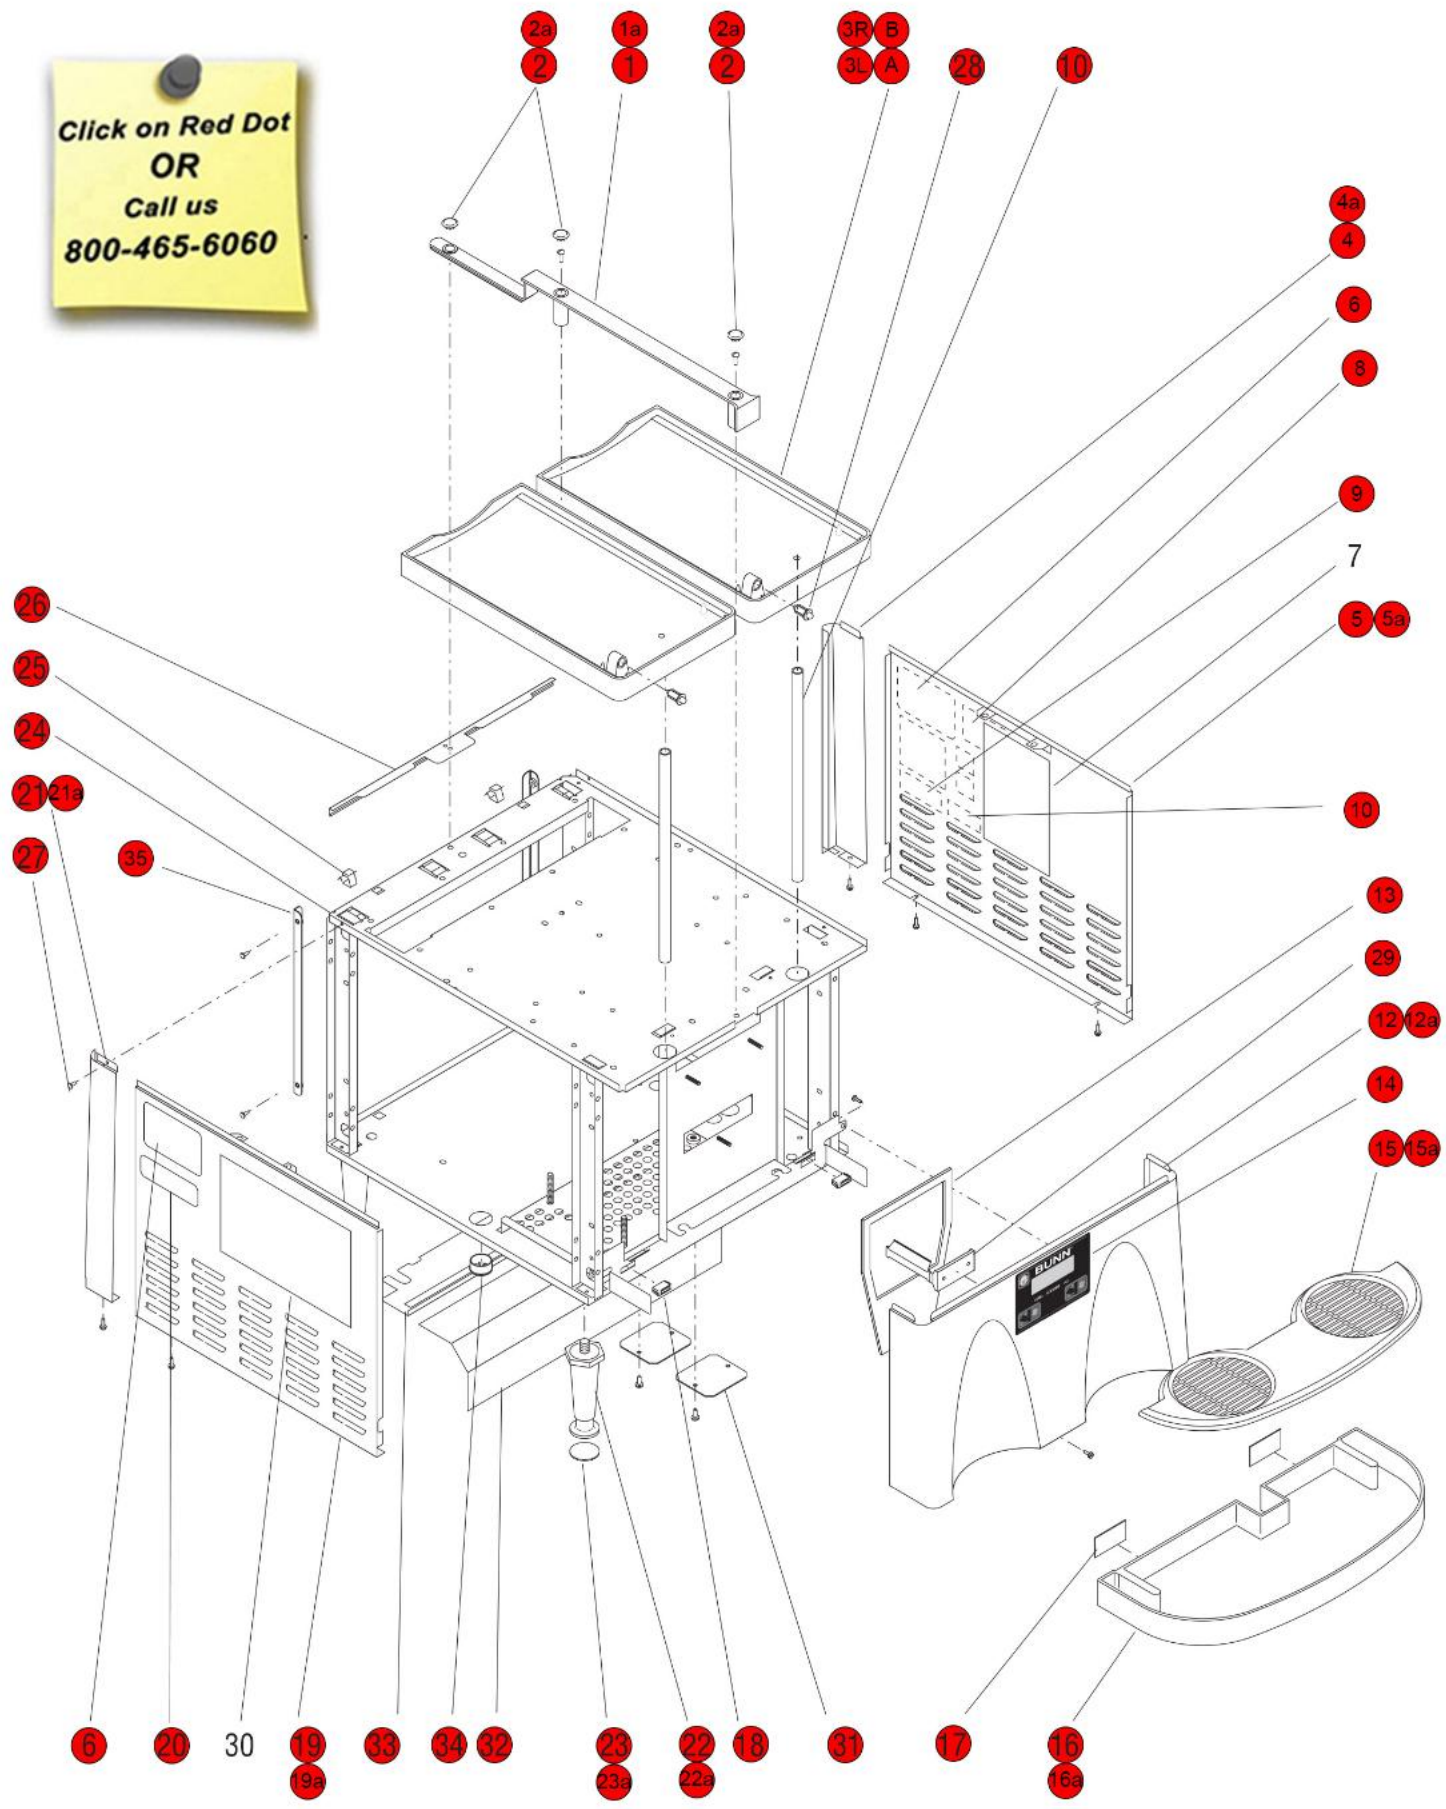

Click on Red Dot  
OR  
Call us  
800-465-6060

Click on Red Dot  
OR  
Call us  
800-465-6060

**Click on Red Dot  
OR  
Call us  
800-465-6060**

Click on Red Dot  
OR  
Call us  
800-465-6060

Click on Red Dot  
OR  
Call us  
800-465-6060

Click on Red Dot  
OR  
Call us  
800-465-6060

Early Models with Incandescent Bulbs

Optional For Crew Serve Applications

MODELS w/Flat Lid

Click on Red Dot  
OR  
Call us  
800-465-6060

**Click on Red Dot  
OR  
Call us  
800-465-6060**