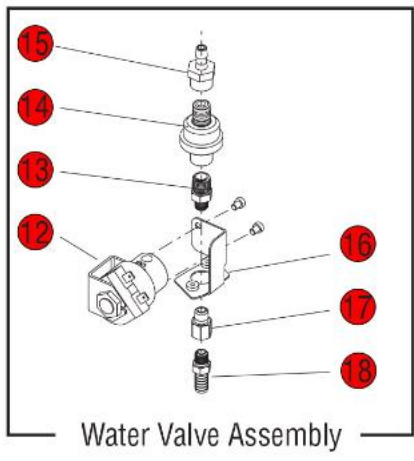

Click on Red Dot  
OR  
Call us  
800-465-6060

Early Models with Incandescent Bulbs

Optional For Crew Serve Applications

MODELS w/Flat Lid

Click on Red Dot  
OR  
Call us  
800-465-6060

**Click on Red Dot  
OR  
Call us  
800-465-6060**