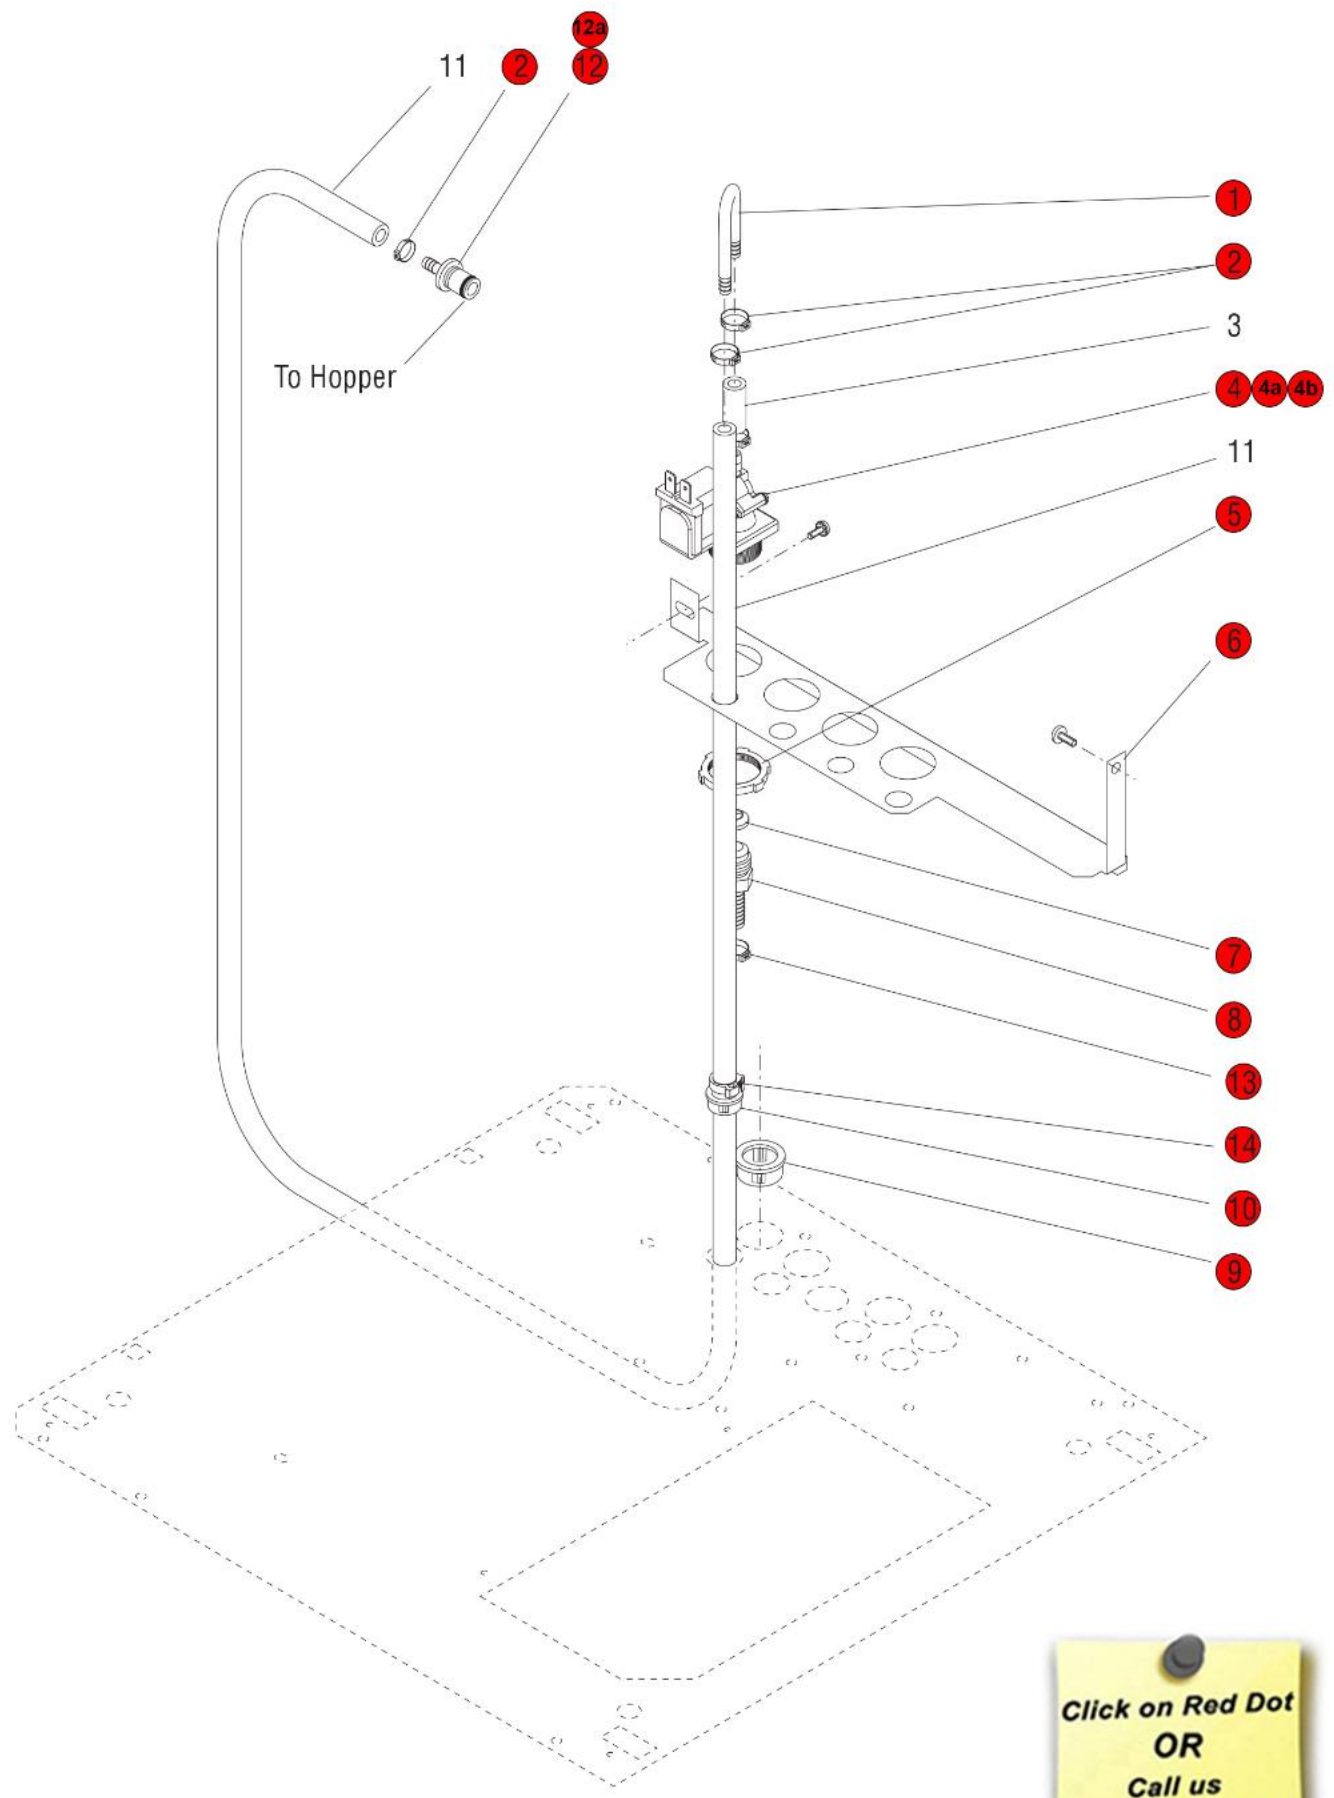

Click on Red Dot  
OR  
Call us  
800-465-6060

Click on Red Dot  
OR  
Call us  
800-465-6060

**Click on Red Dot  
OR  
Call us  
800-465-6060**

Click on Red Dot  
OR  
Call us  
800-465-6060

Click on Red Dot  
OR  
Call us  
800-465-6060

Click on Red Dot  
OR  
Call us  
800-465-6060

Early Models with Incandescent Bulbs

Optional For Crew Serve Applications

MODELS w/Flat Lid

Click on Red Dot  
OR  
Call us  
800-465-6060

**Click on Red Dot  
OR  
Call us  
800-465-6060**

Click on Red Dot  
OR  
Call us  
800-465-6060

Click on Red Dot  
OR  
Call us  
800-465-6060

MODEL T-2155

MODEL T-2168  
HP Models

Click on Red Dot  
OR  
Call us  
800-465-6060

MODEL NT-2168  
120V HP Models