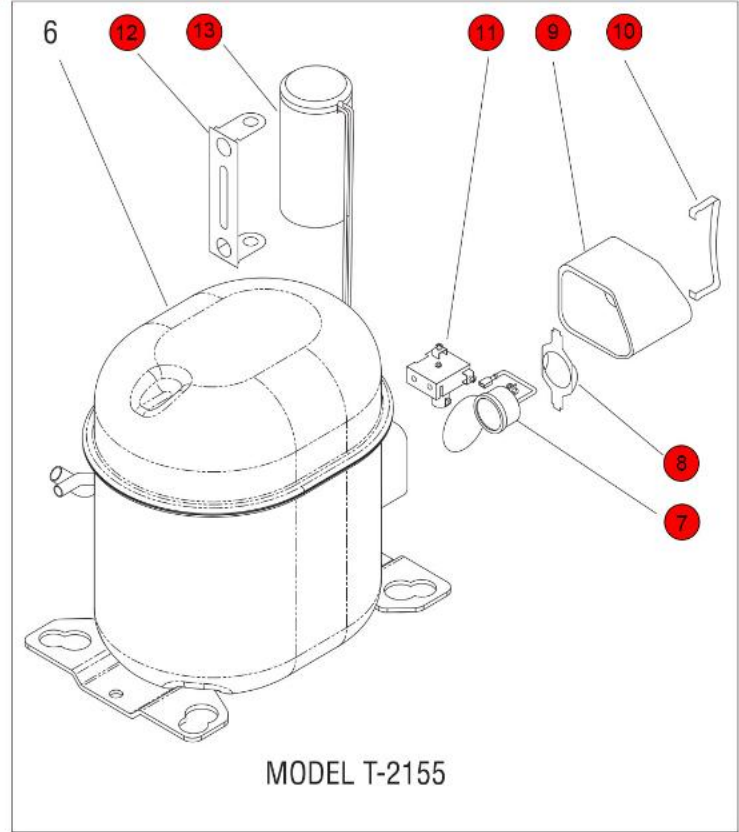

Click on Red Dot
OR
Call us
800-465-6060

MODEL T-2155