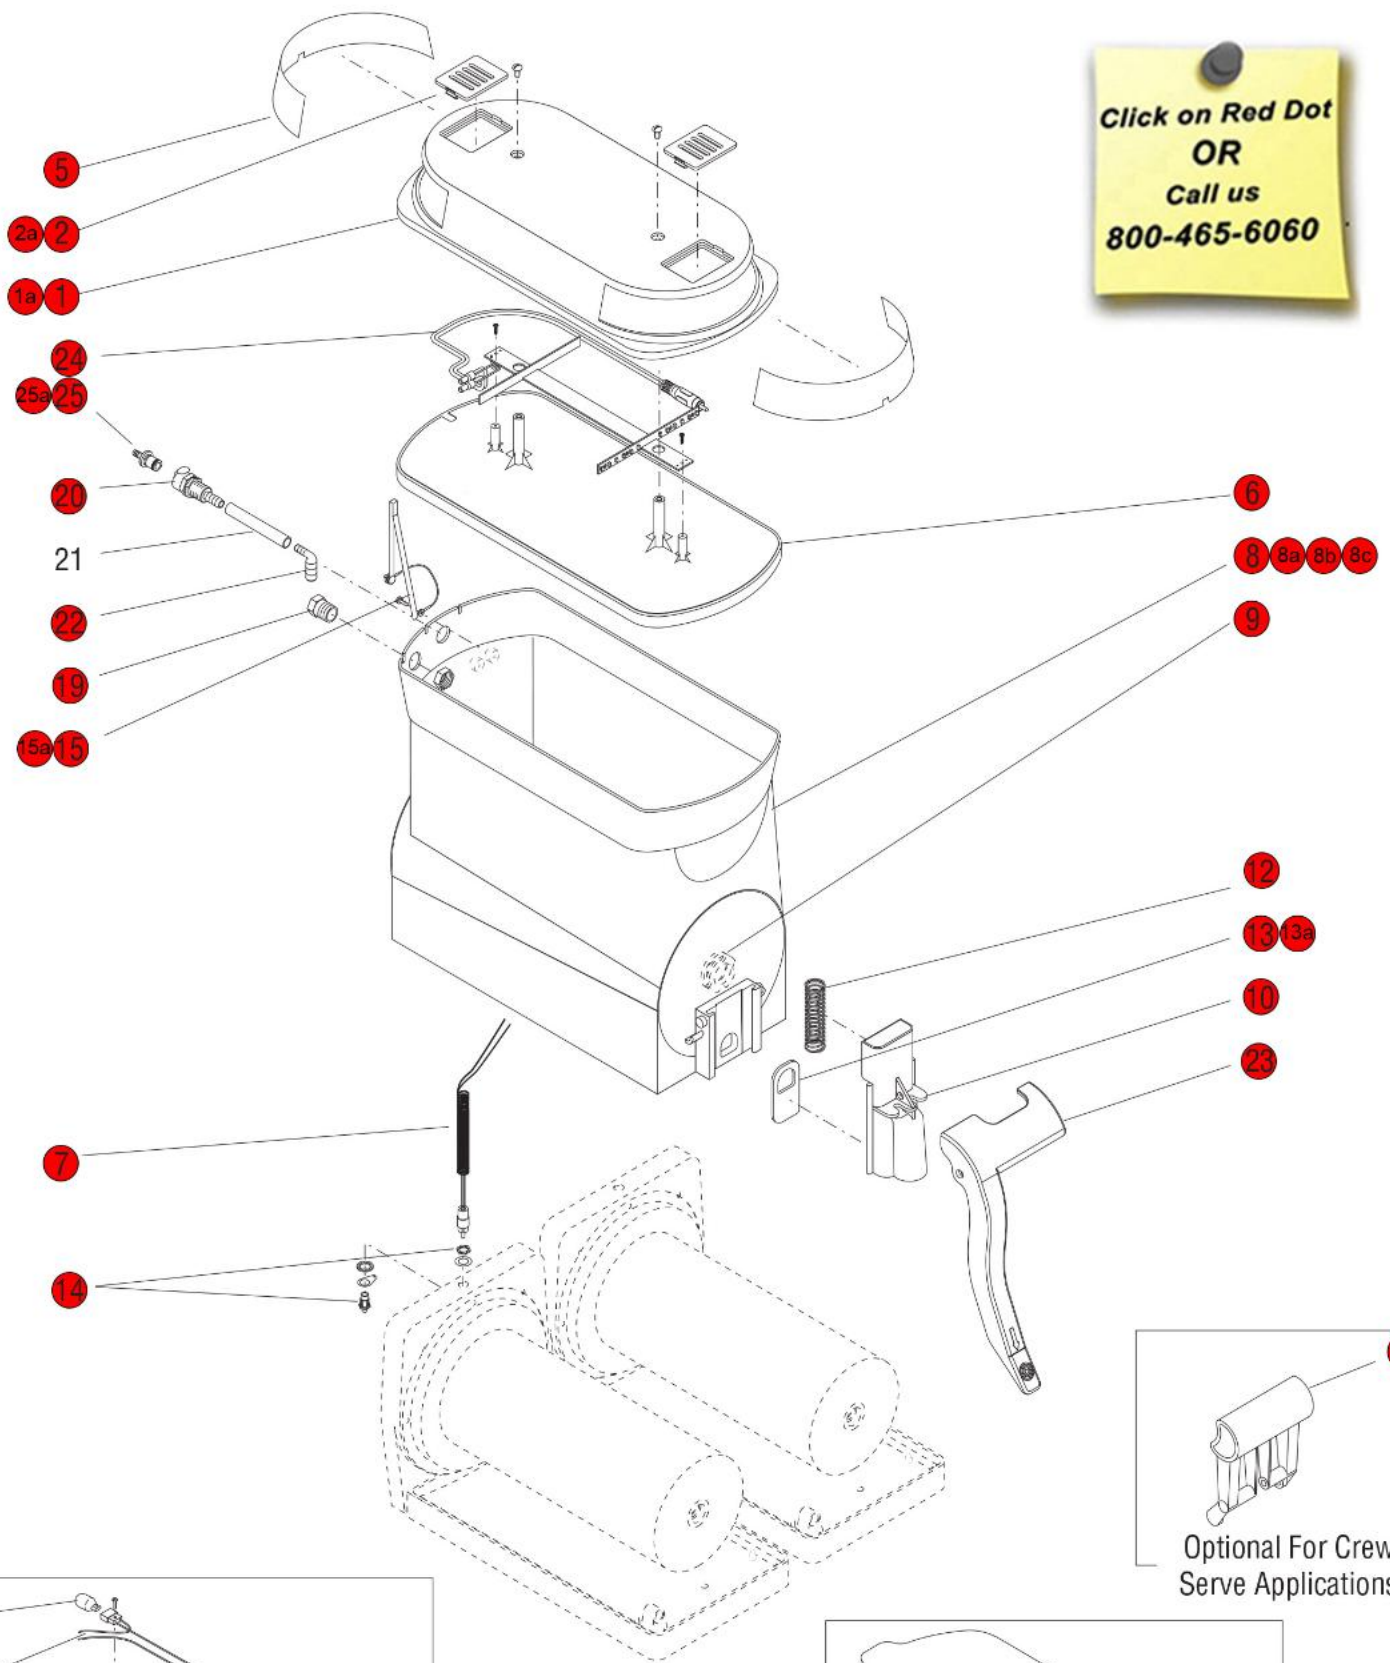

Click on Red Dot  
OR  
Call us  
800-465-6060

Early Models with Incandescent Bulbs

Optional For Crew Serve Applications

MODELS w/Flat Lid

Click on Red Dot  
OR  
Call us  
800-465-6060

**Click on Red Dot  
OR  
Call us  
800-465-6060**

Click on Red Dot  
OR  
Call us  
800-465-6060

Click on Red Dot  
OR  
Call us  
800-465-6060

MODEL T-2155

MODEL T-2168  
HP Models

Click on Red Dot  
OR  
Call us  
800-465-6060

MODEL NT-2168  
120V HP Models