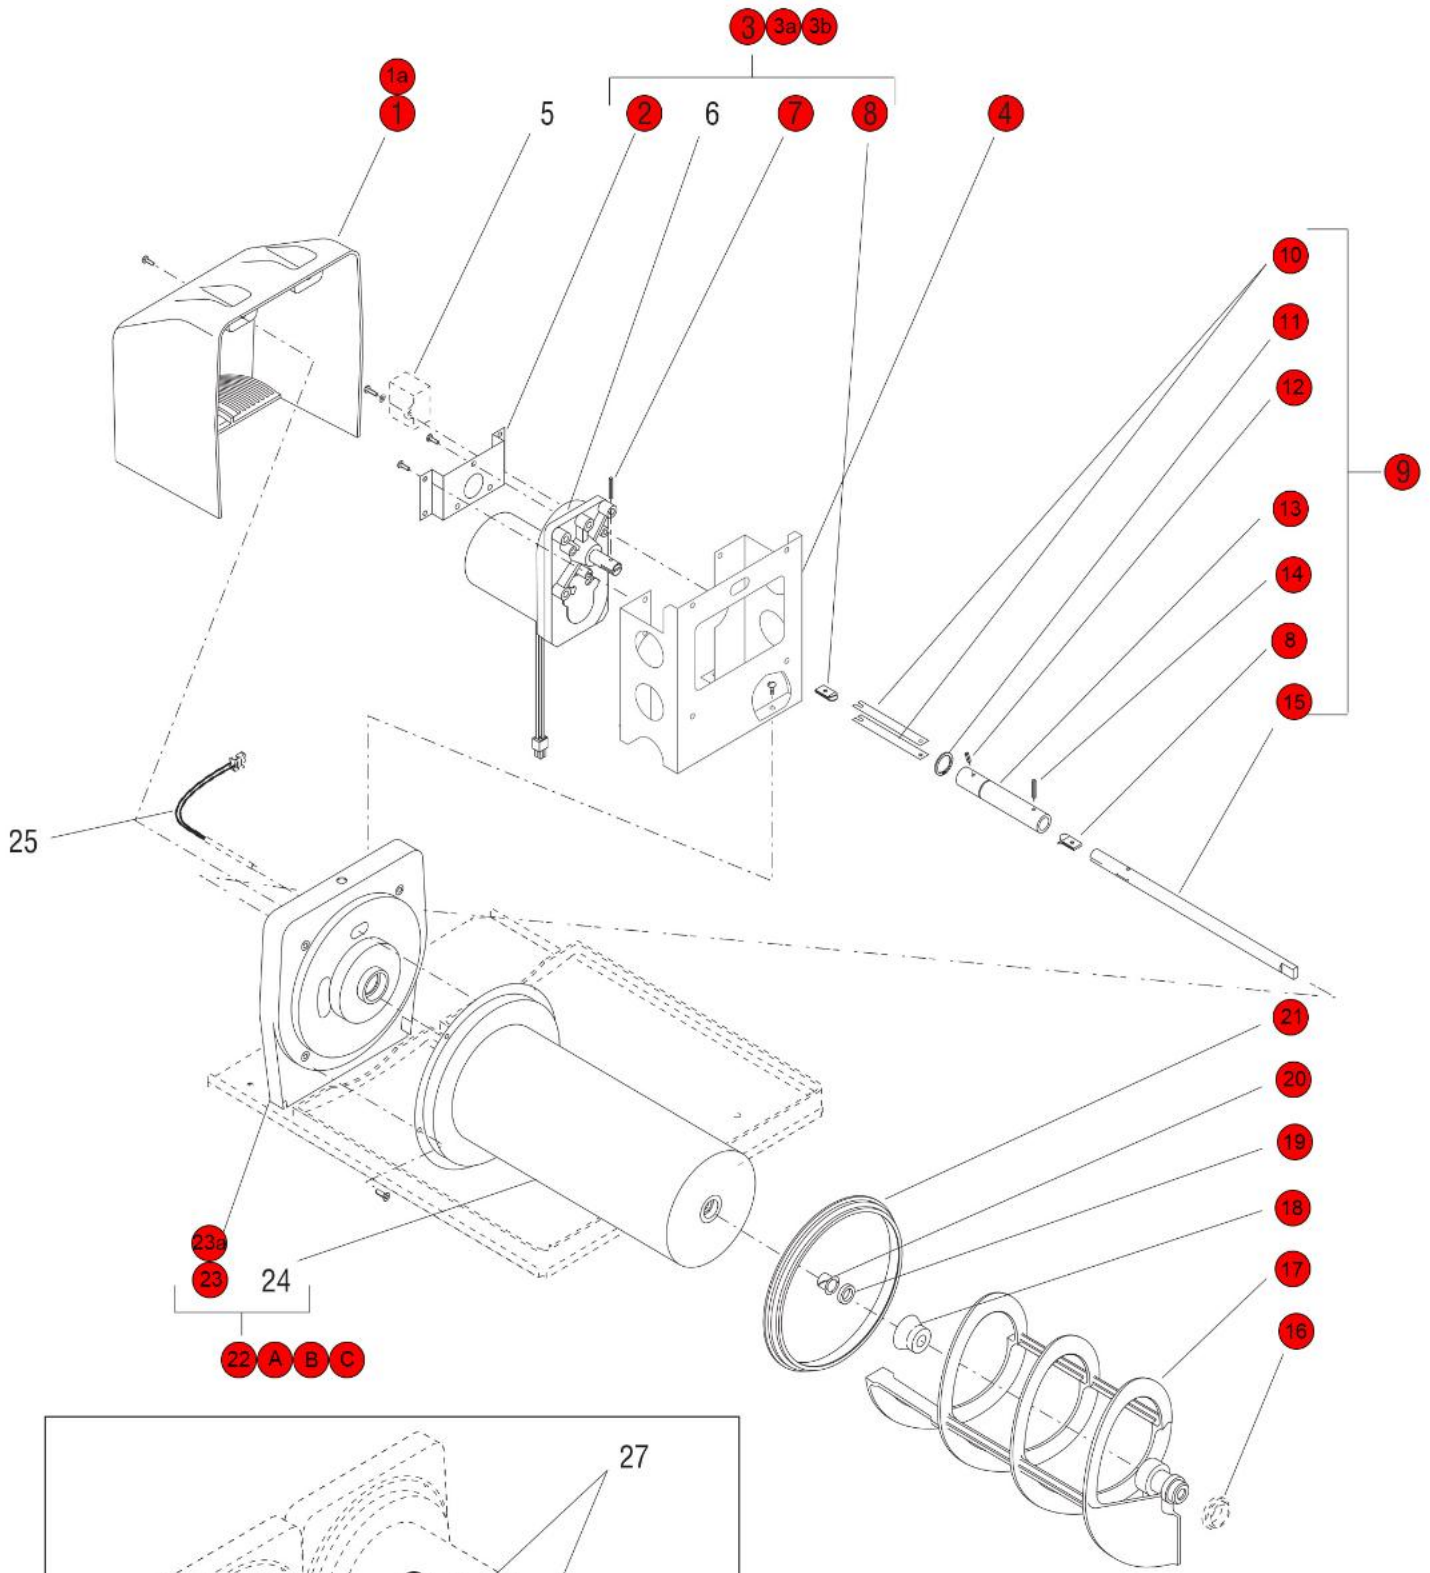

Click on Red Dot  
OR  
Call us  
800-465-6060

Early Models with Incandescent Bulbs

Optional For Crew Serve Applications

MODELS w/Flat Lid

Click on Red Dot  
OR  
Call us  
800-465-6060

**Click on Red Dot  
OR  
Call us  
800-465-6060**