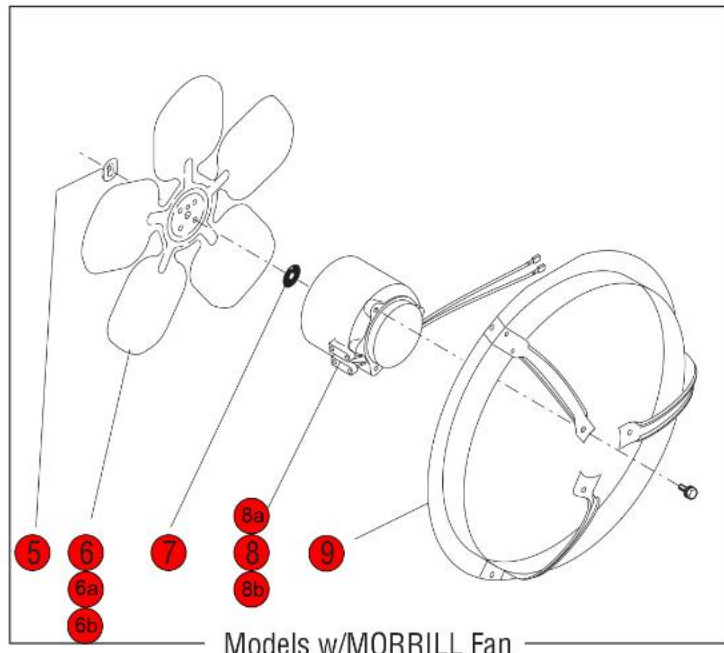

Click on Red Dot
OR
Call us
800-465-6060