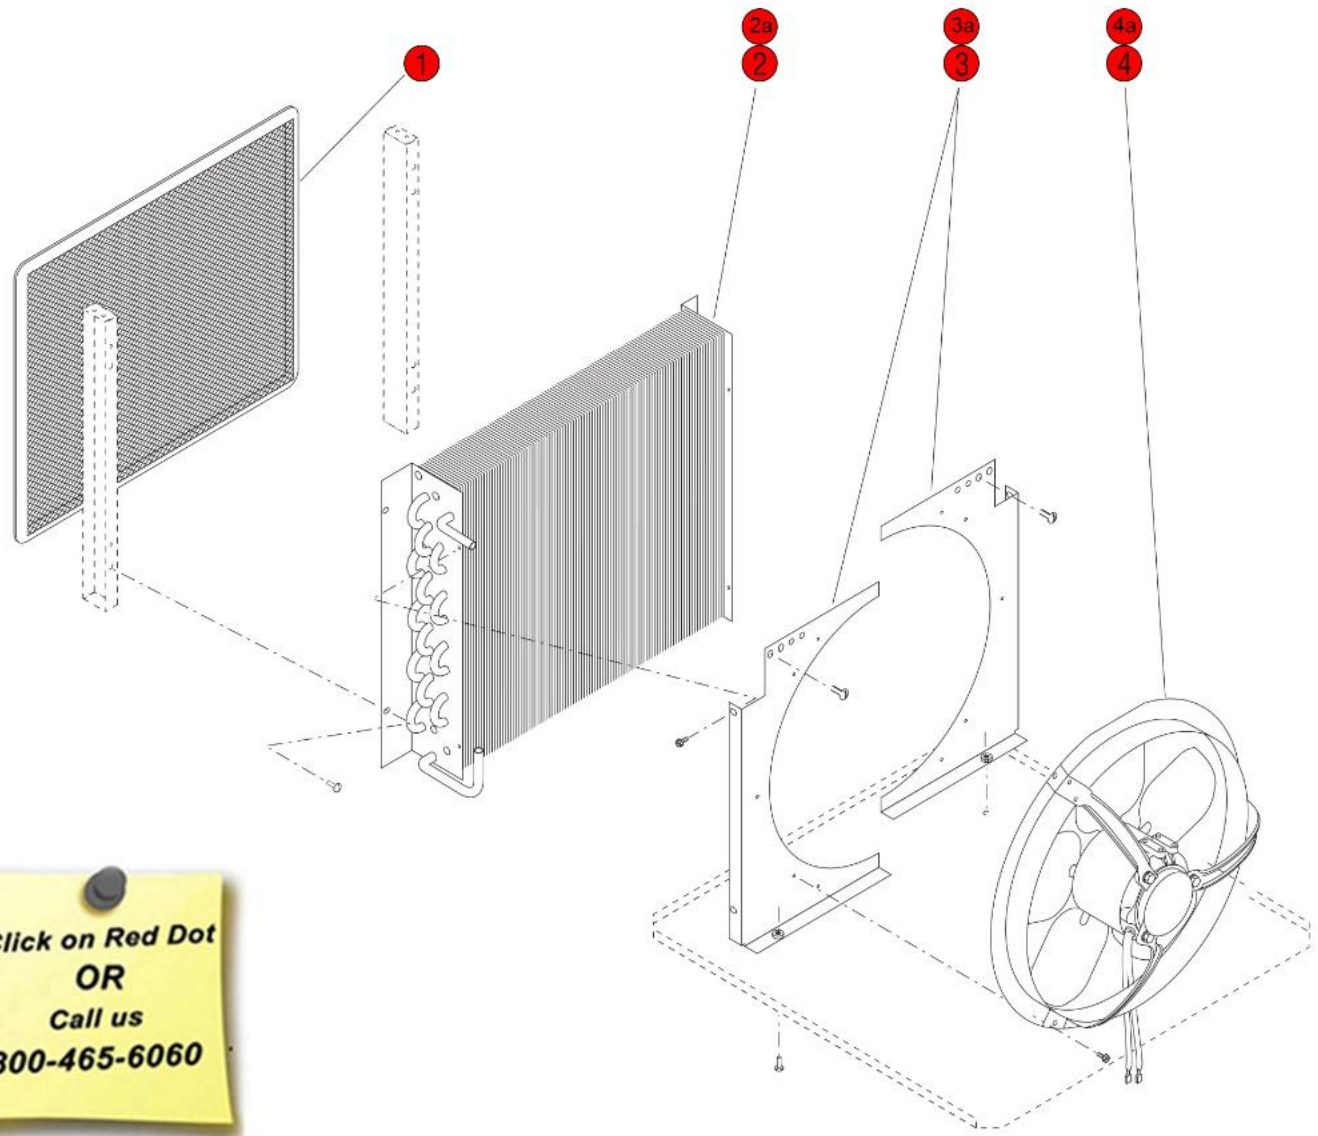

Click on Red Dot  
OR  
Call us  
800-465-6060

Early Models with Incandescent Bulbs

Optional For Crew Serve Applications

MODELS w/Flat Lid

Click on Red Dot  
OR  
Call us  
800-465-6060

**Click on Red Dot  
OR  
Call us  
800-465-6060**