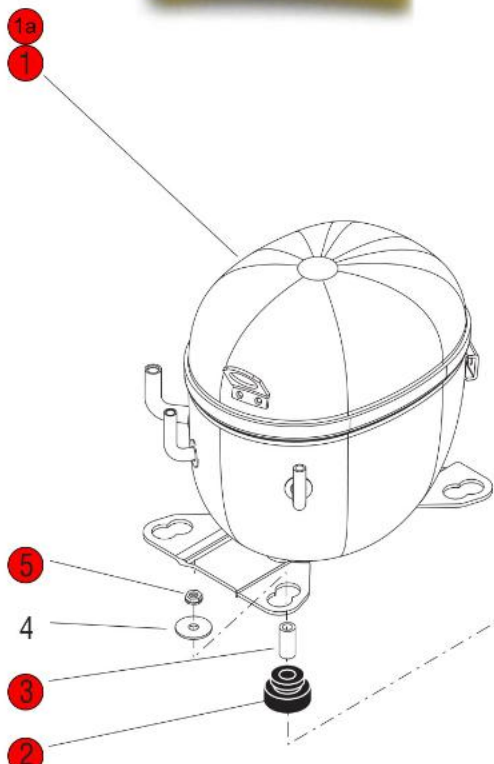

Click on Red Dot
OR
Call us
800-465-6060

MODEL NT-2168
120V HP Models