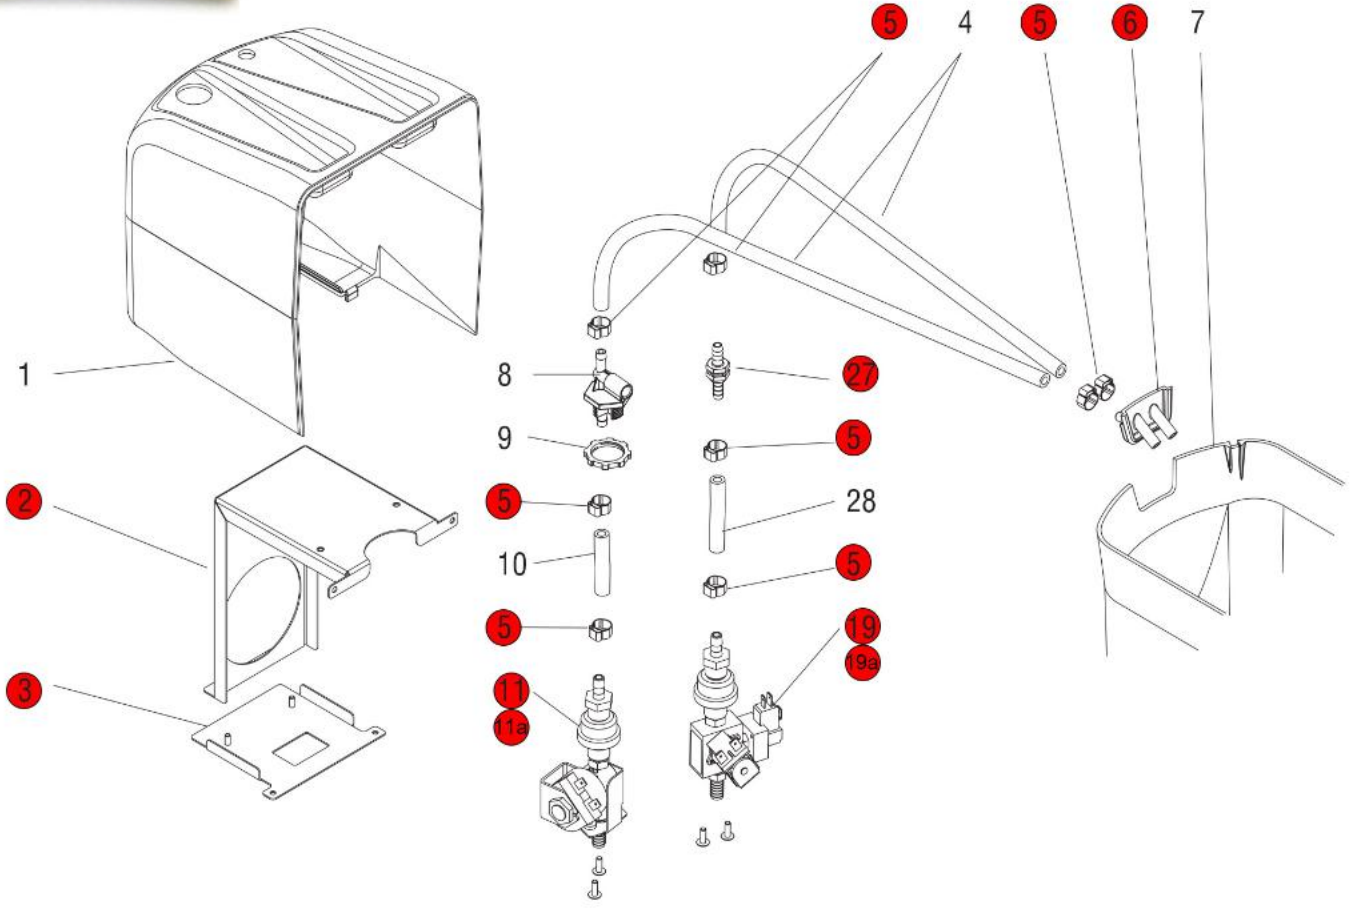

Click on Red Dot  
OR  
Call us  
800-465-6060

Early Models with Incandescent Bulbs

Optional For Crew Serve Applications

MODELS w/Flat Lid

Click on Red Dot  
OR  
Call us  
800-465-6060

**Click on Red Dot  
OR  
Call us  
800-465-6060**