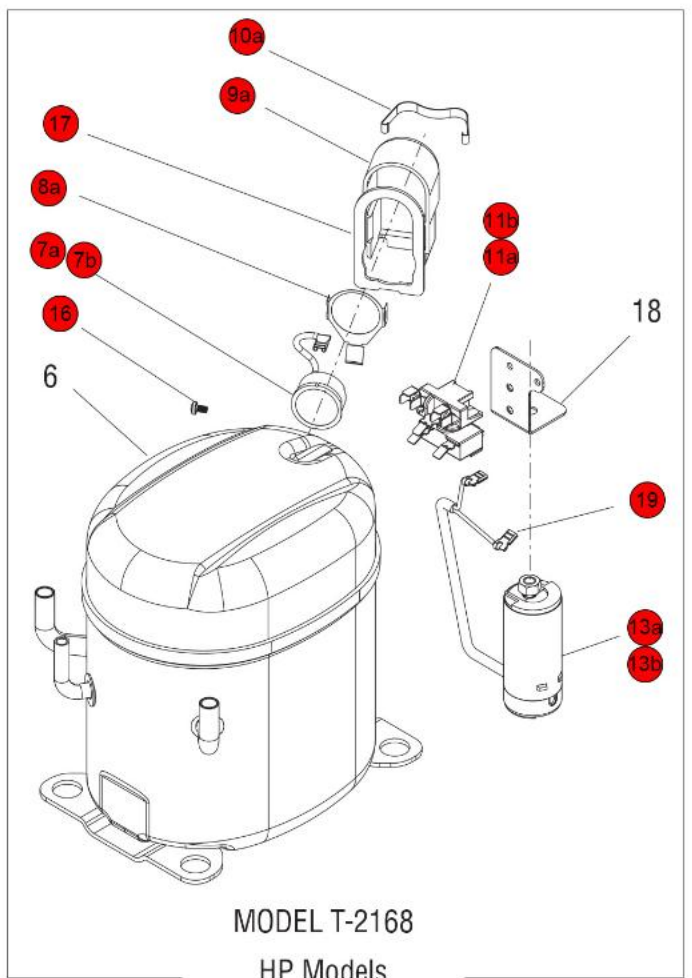

MODEL T-2168
HP Models