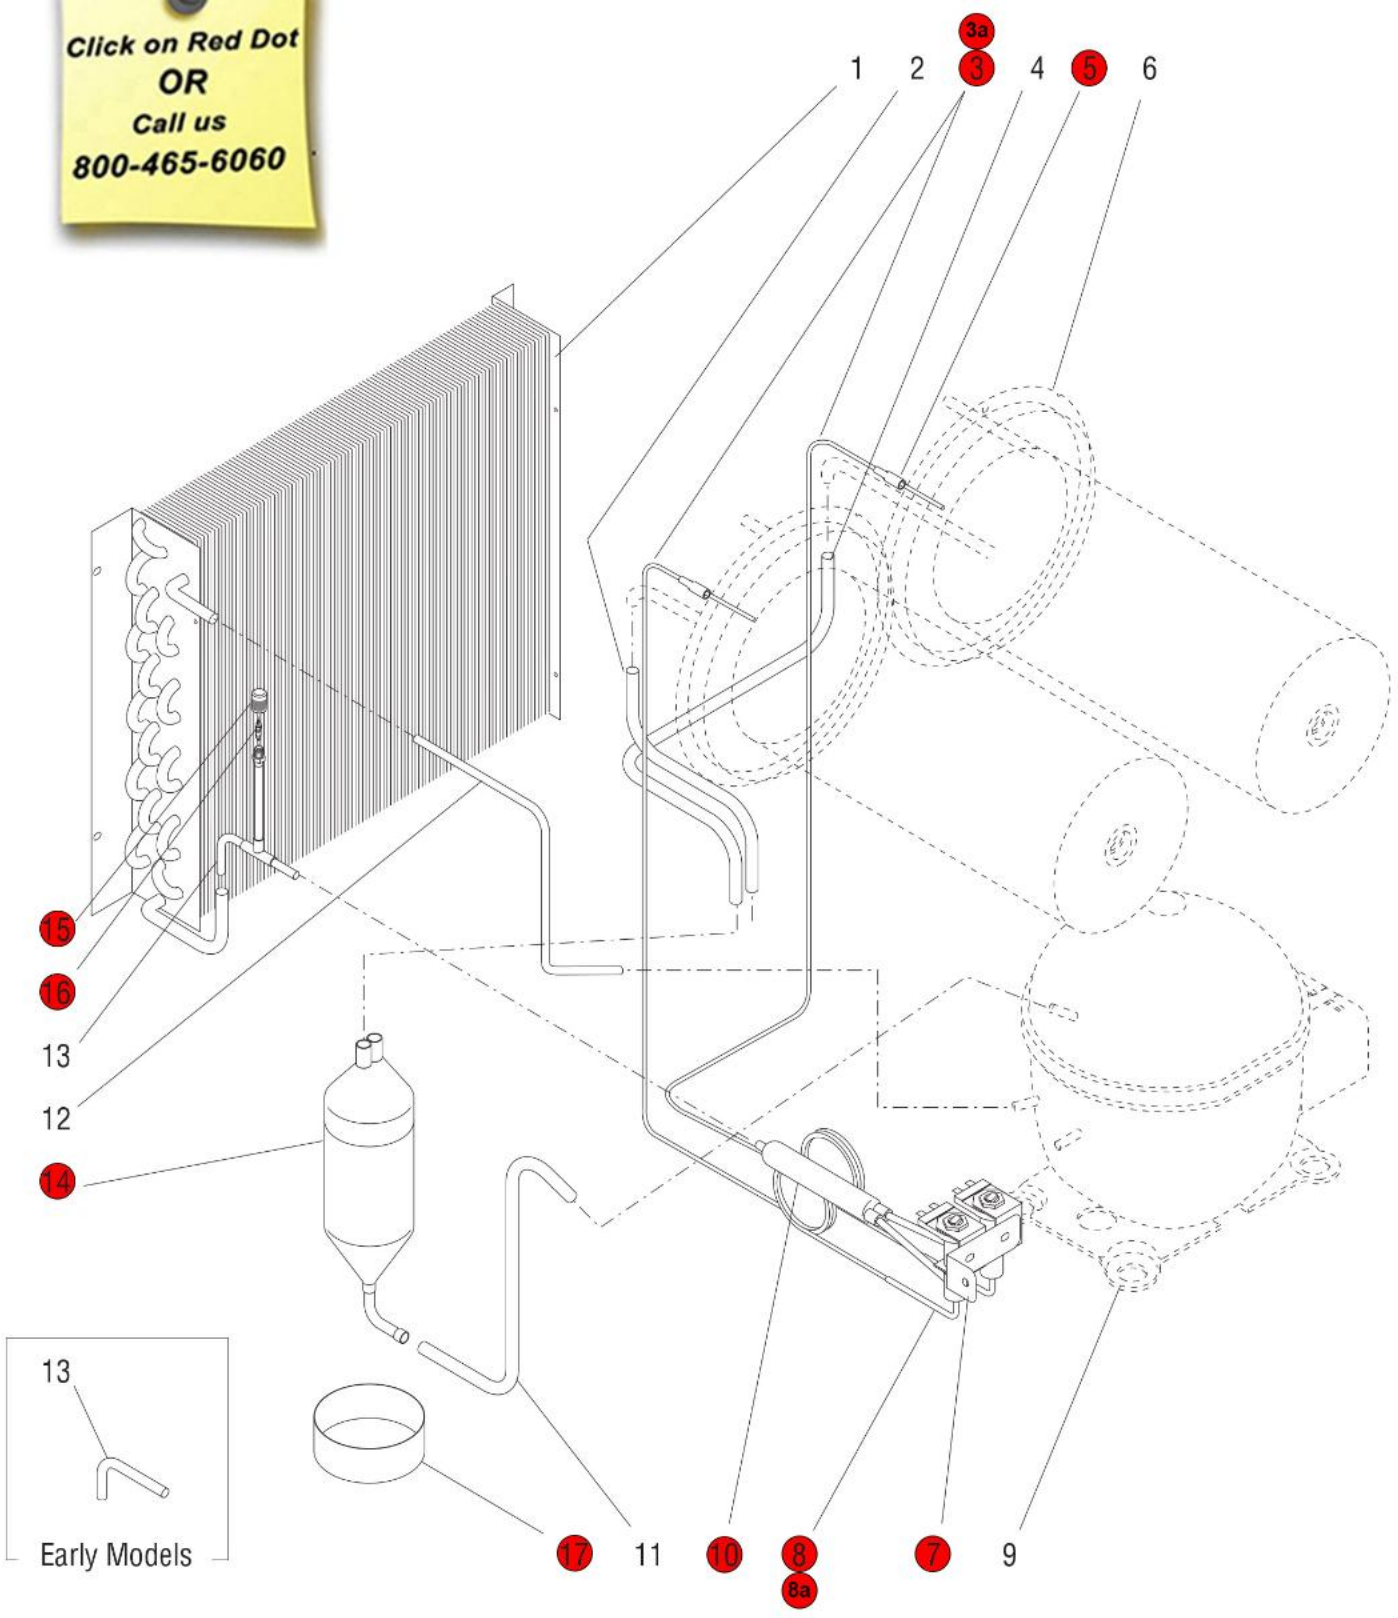

Click on Red Dot
OR
Call us
800-465-6060