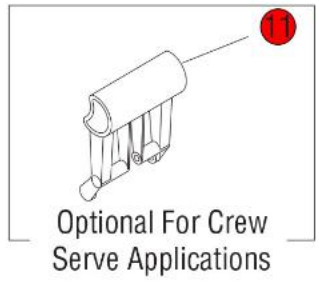

Click on Red Dot  
OR  
Call us  
800-465-6060

Early Models with Incandescent Bulbs

Optional For Crew Serve Applications

MODELS w/Flat Lid

Click on Red Dot  
OR  
Call us  
800-465-6060

**Click on Red Dot  
OR  
Call us  
800-465-6060**