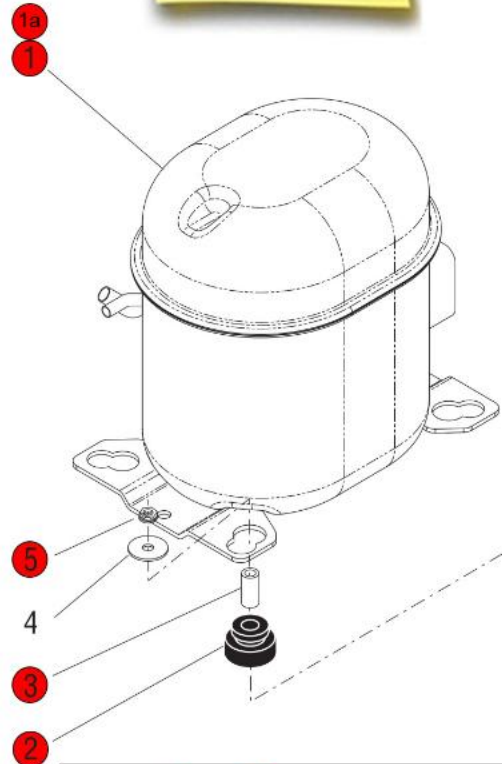

Click on Red Dot
OR
Call us
800-465-6060

MODEL T-2155