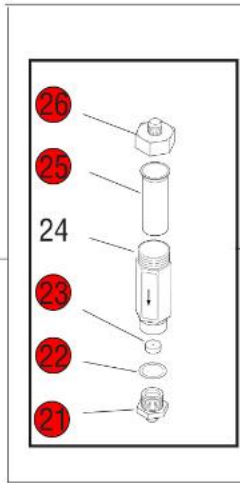

SOLENOID VALVE
REPAIR PARTS