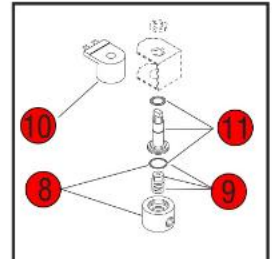

SOLENOID VALVE
REPAIR PARTS