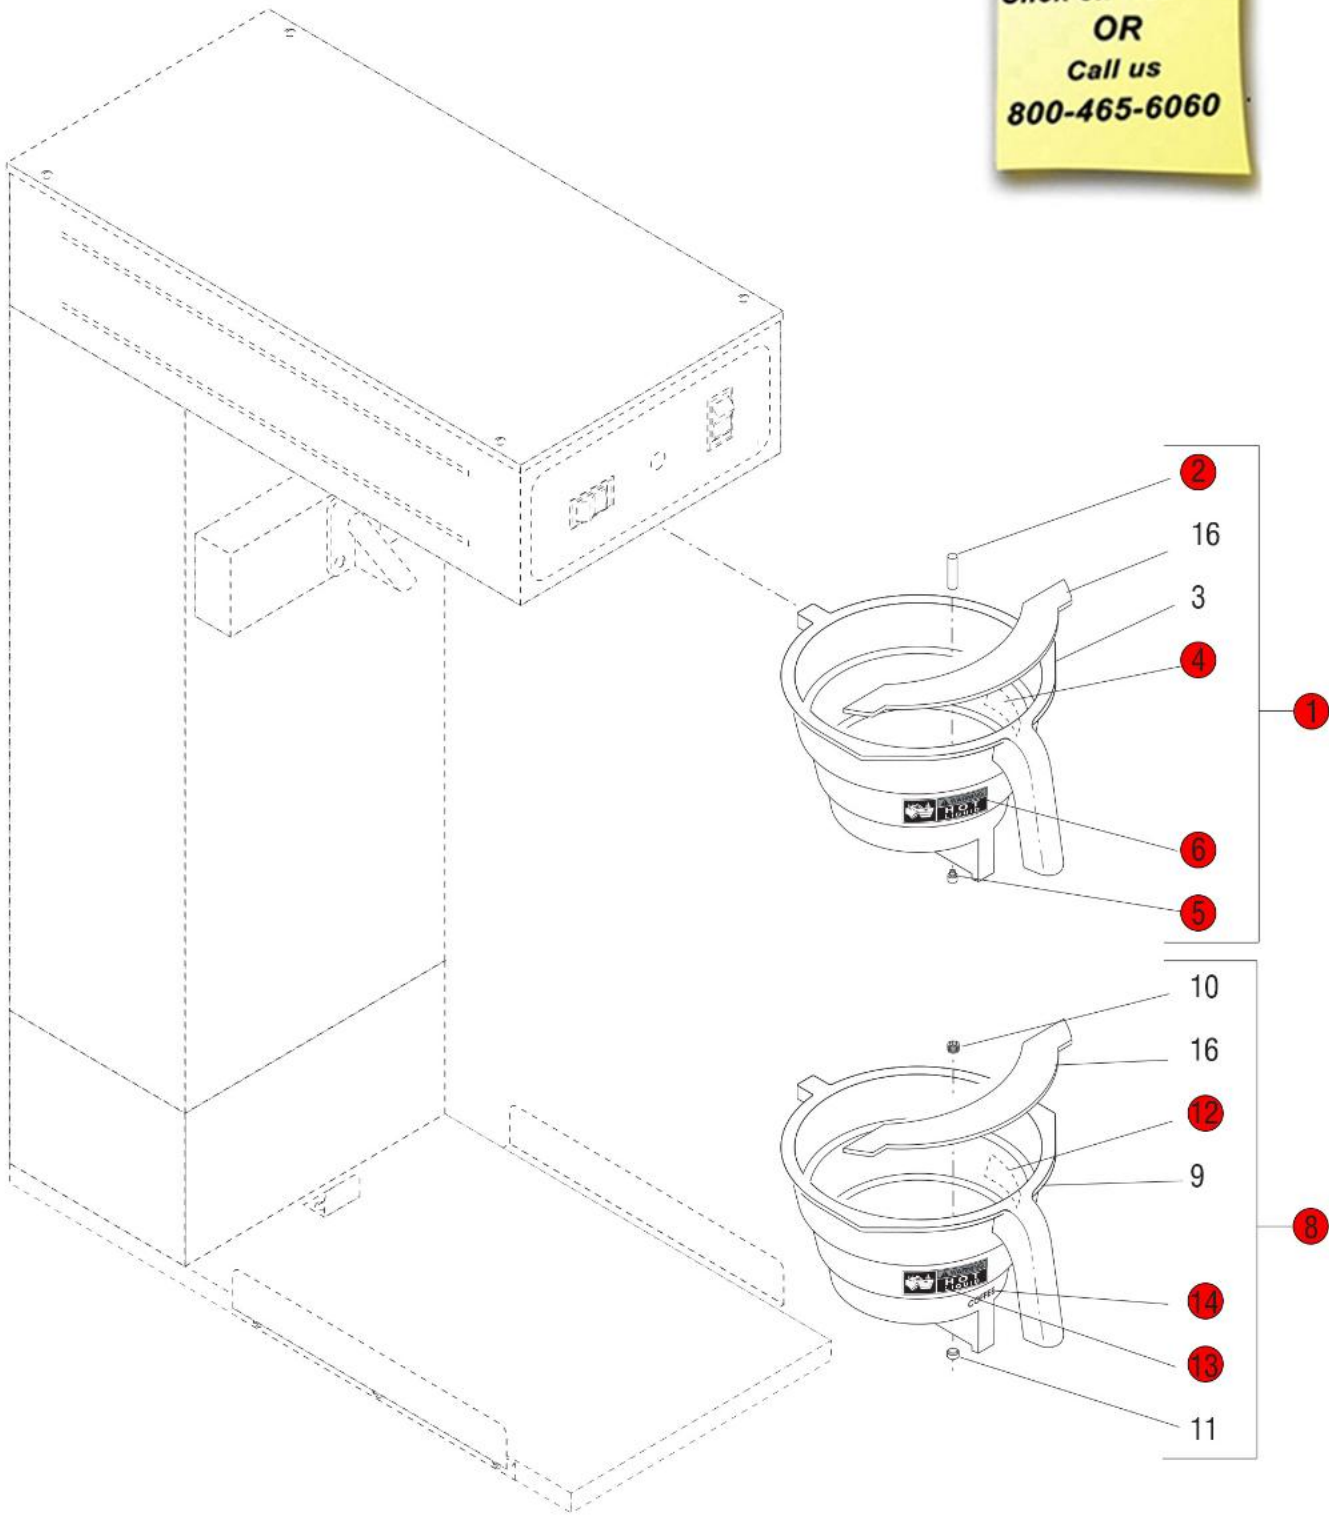

Click on Red Dot
OR
Call us
800-465-6060