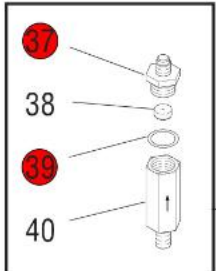

SOLENOID VALVE
REPAIR PARTS