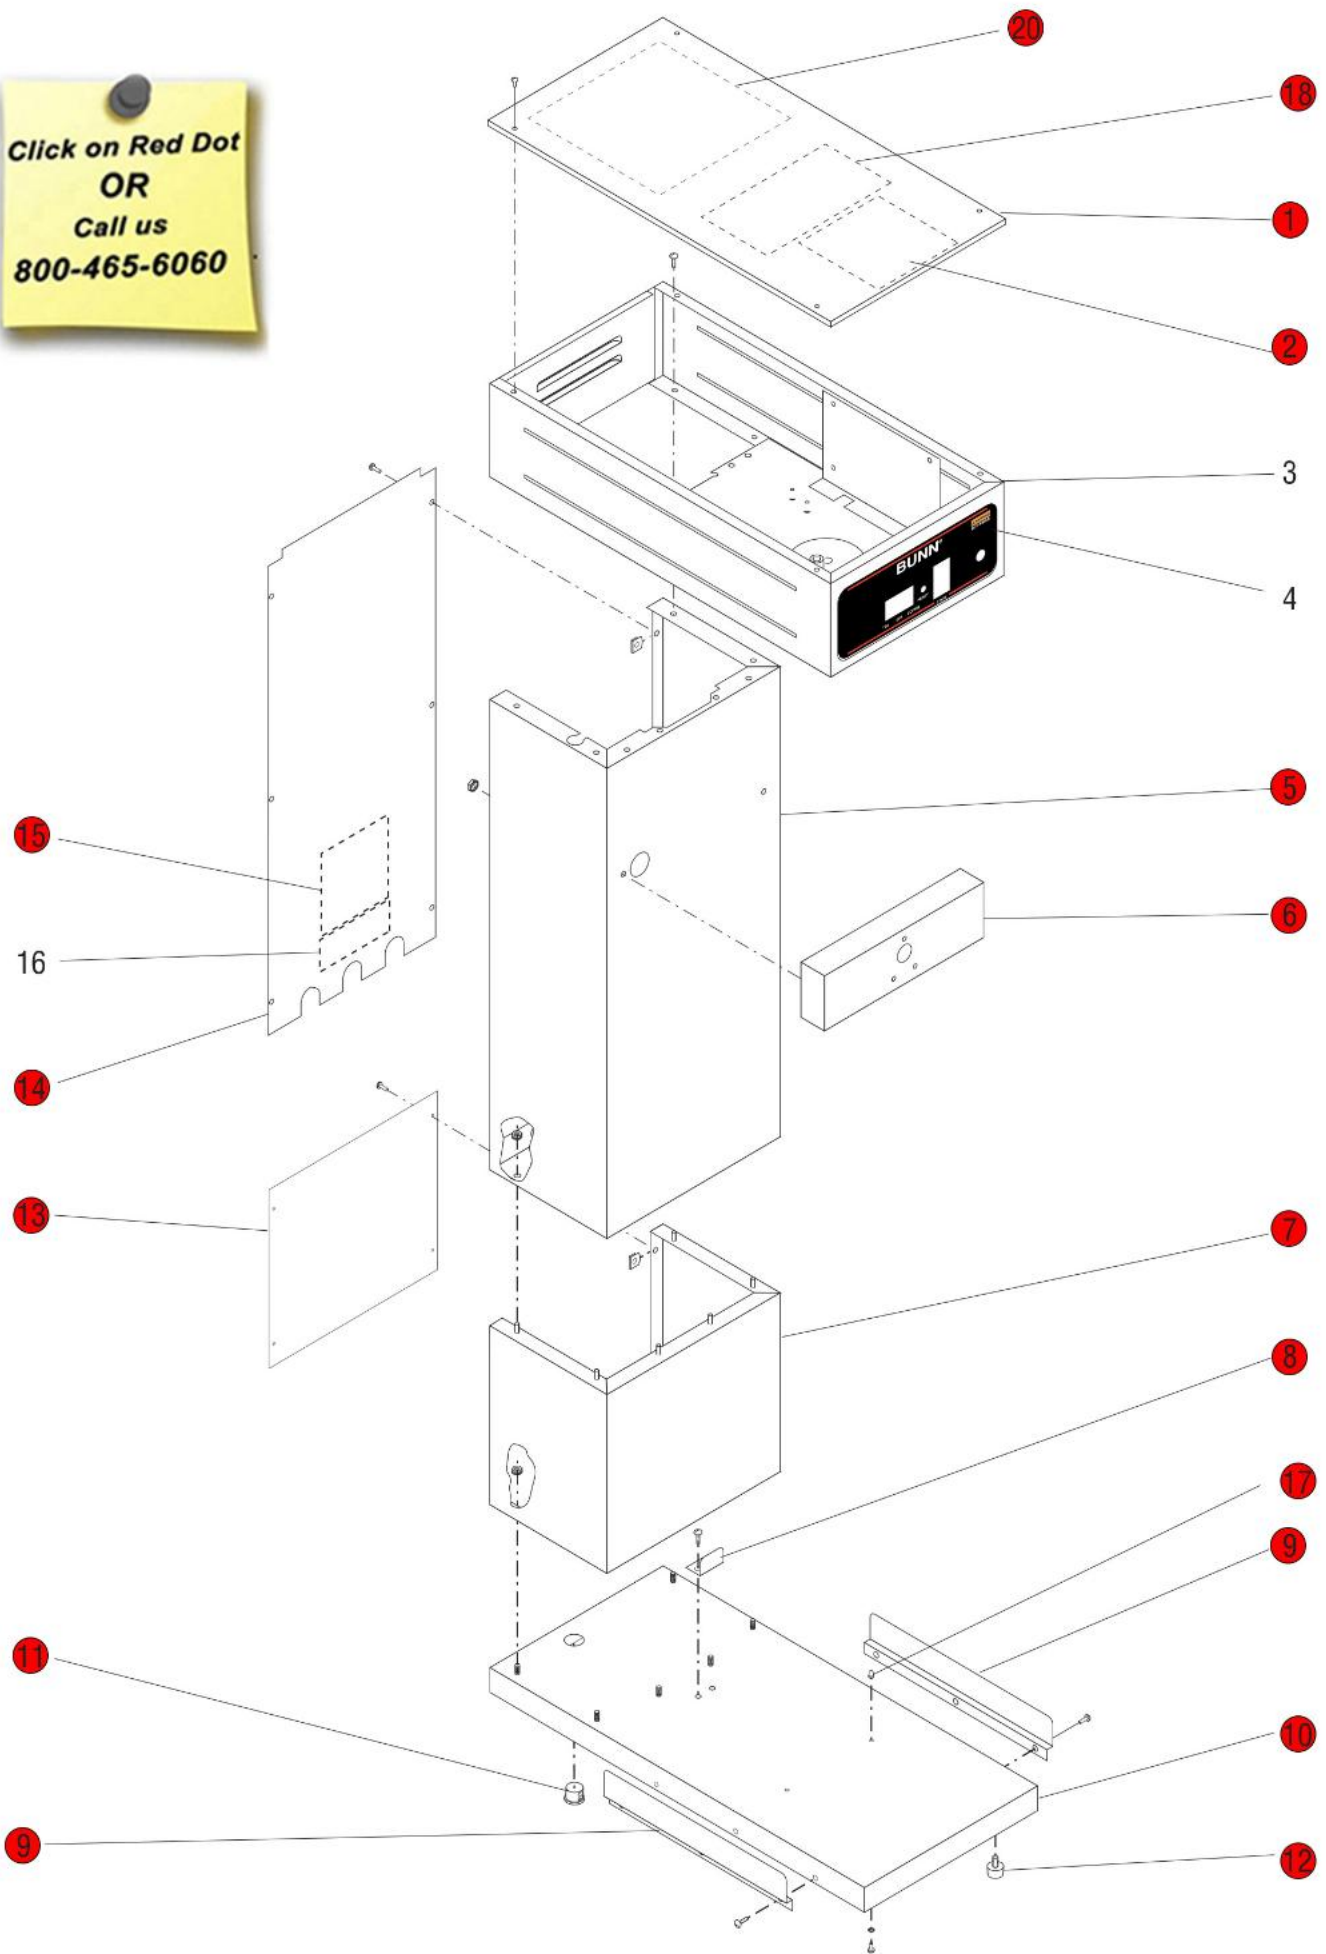

Click on Red Dot
OR
Call us
800-465-6060