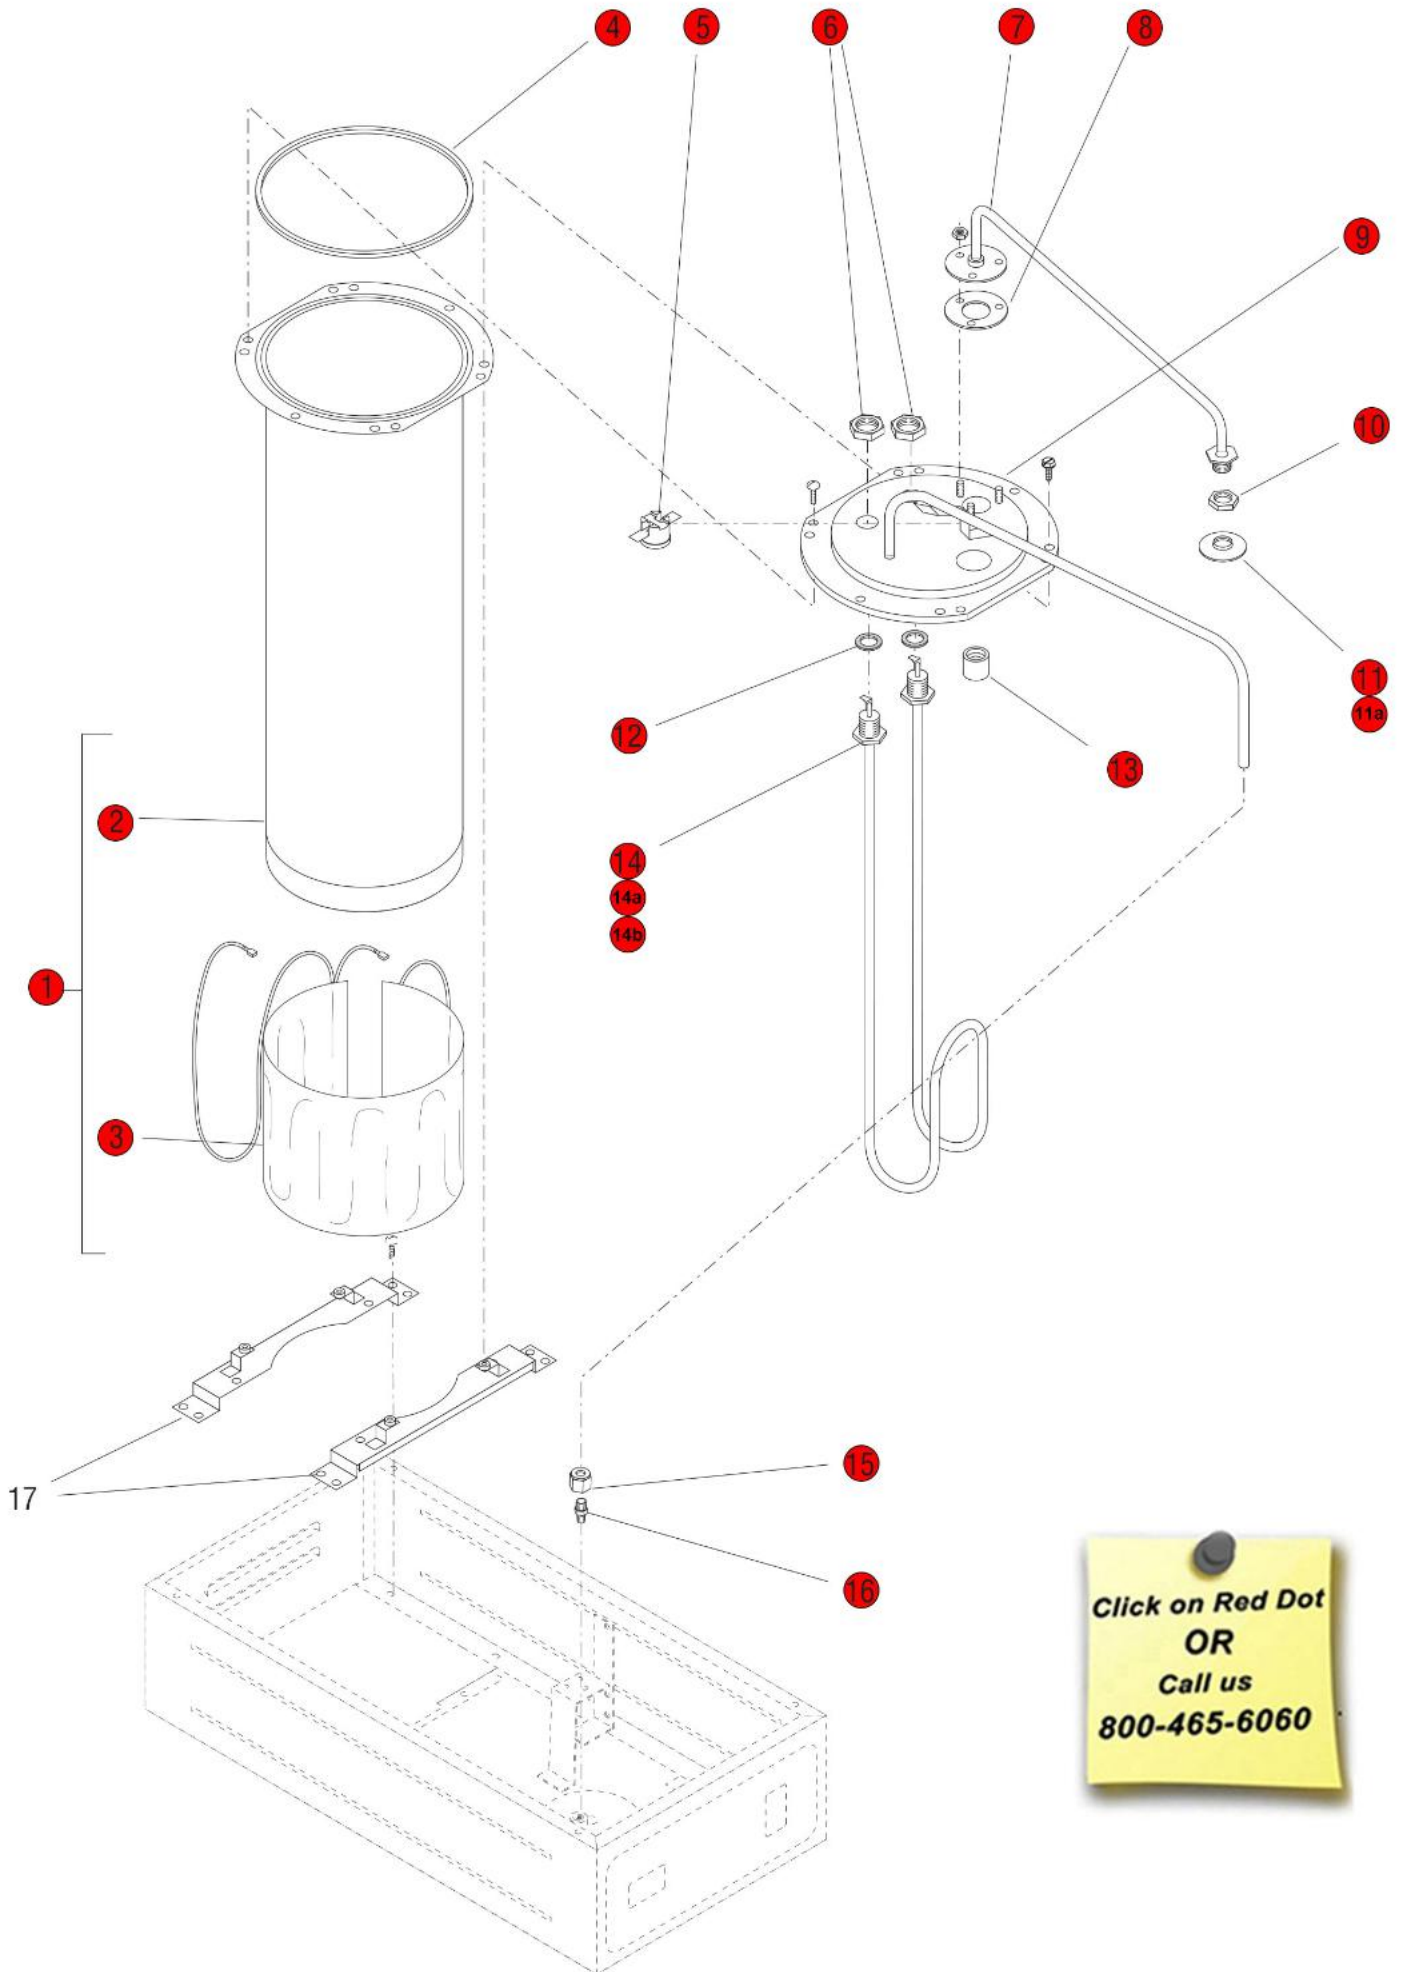

SOLENOIDS W/1.48" DIA COIL

**SOLENOIDS W/1" DIA COIL
SOLENOID VALVE REPAIR
PARTS**

*Click on Red Dot
OR
Call us
800-465-6060*

Click on Red Dot
OR
Call us
800-465-6060

Click on Red Dot
OR
Call us
800-465-6060

Click on Red Dot
OR
Call us
800-465-6060

**Click on Red Dot
OR
Call us
800-465-6060**