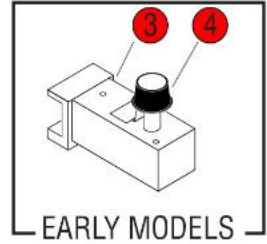

SOLENOIDS W/1.48" DIA COIL

**SOLENOIDS W/1" DIA COIL
SOLENOID VALVE REPAIR
PARTS**

*Click on Red Dot
OR
Call us
800-465-6060*

Click on Red Dot
OR
Call us
800-465-6060

Click on Red Dot
OR
Call us
800-465-6060