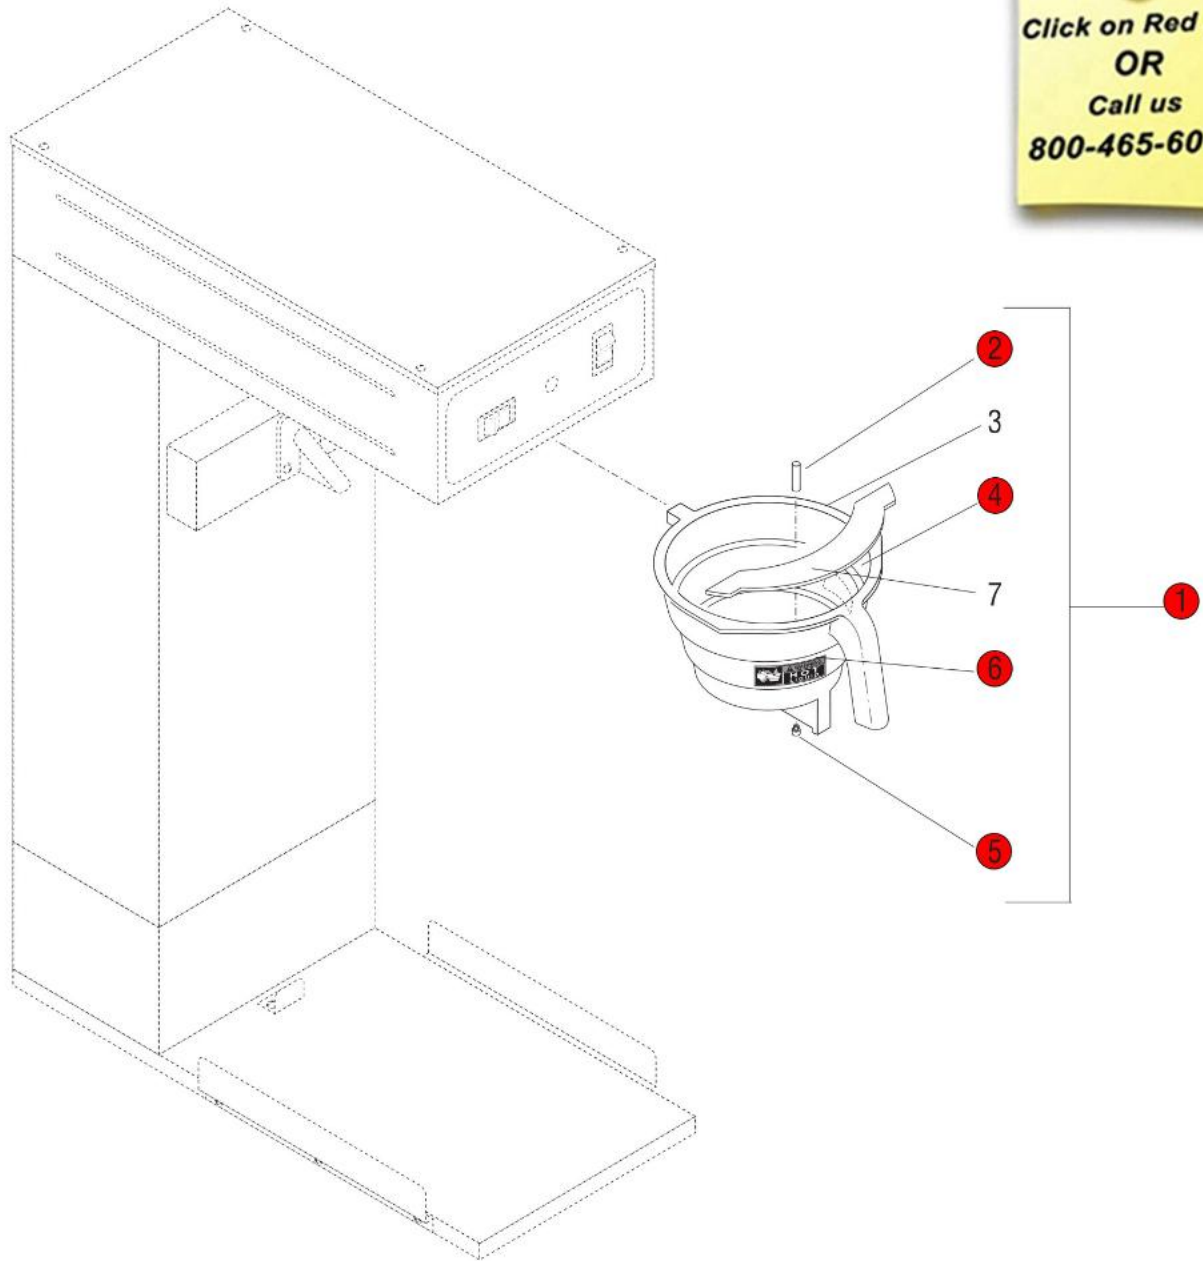

SOLENOIDS W/1.48" DIA COIL

**SOLENOIDS W/1" DIA COIL
SOLENOID VALVE REPAIR
PARTS**

*Click on Red Dot
OR
Call us
800-465-6060*

Click on Red Dot
OR
Call us
800-465-6060

Click on Red Dot
OR
Call us
800-465-6060