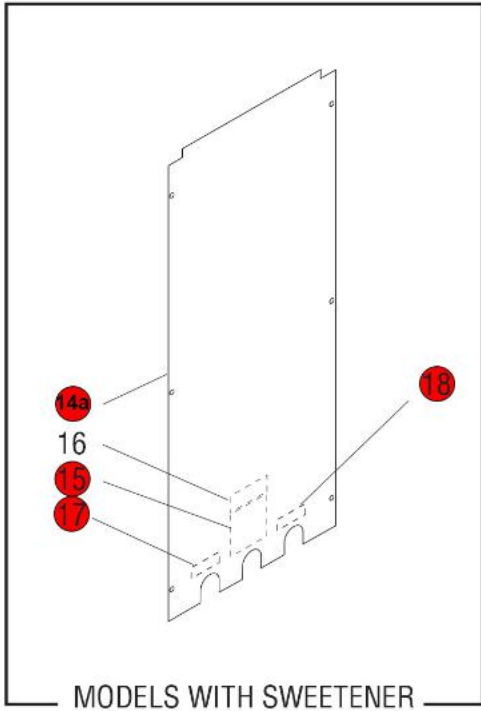

Click on Red Dot
OR
Call us
800-465-6060