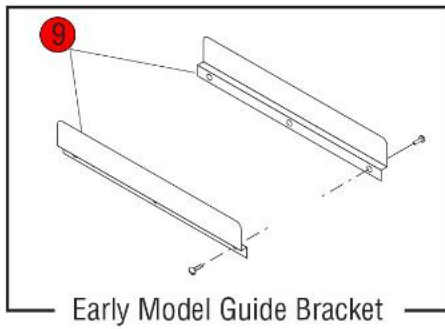

Click on Red Dot
OR
Call us
800-465-6060