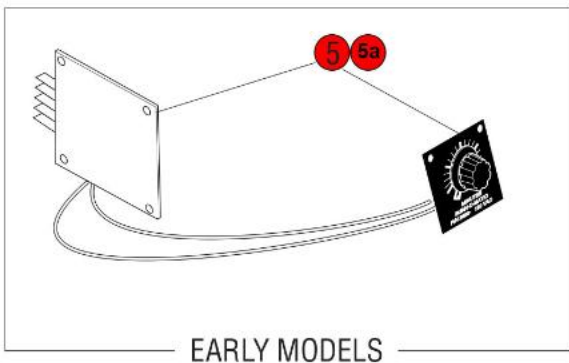

SOLENOIDS W/1.48" DIA COIL

**SOLENOIDS W/1" DIA COIL
SOLENOID VALVE REPAIR
PARTS**

*Click on Red Dot
OR
Call us
800-465-6060*

Click on Red Dot
OR
Call us
800-465-6060

Click on Red Dot
OR
Call us
800-465-6060