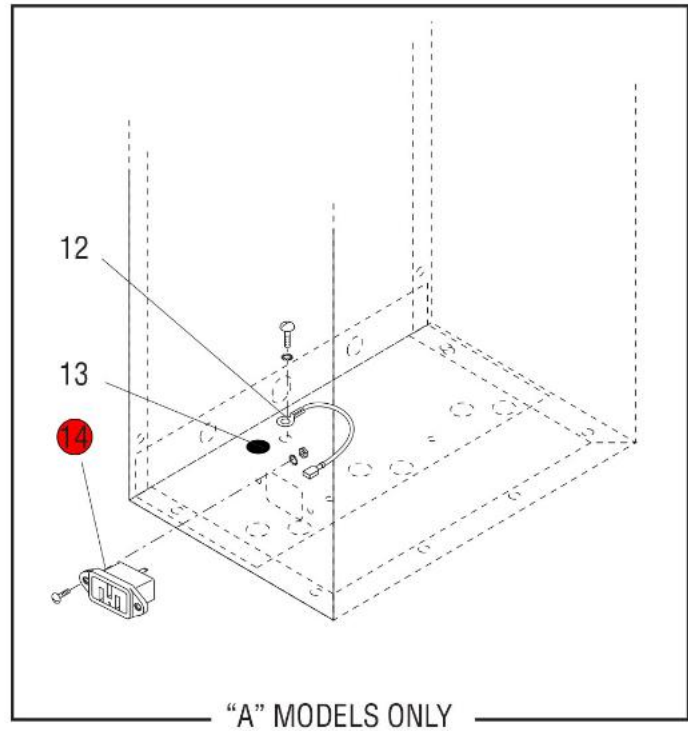

SOLENOIDS W/1.48" DIA COIL

**SOLENOIDS W/1" DIA COIL
SOLENOID VALVE REPAIR
PARTS**

*Click on Red Dot
OR
Call us
800-465-6060*

Click on Red Dot
OR
Call us
800-465-6060

Click on Red Dot
OR
Call us
800-465-6060