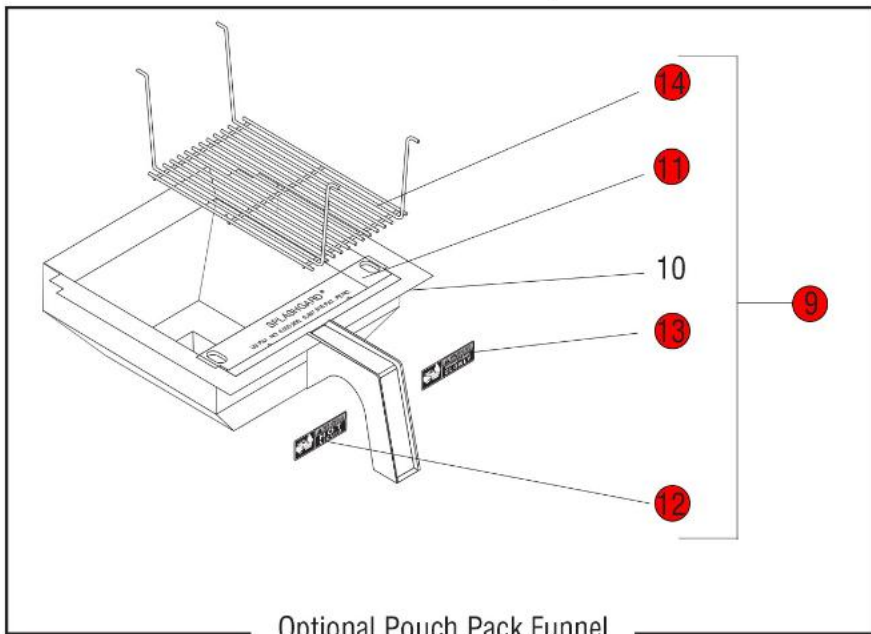

SOLENOIDS W/1.48" DIA COIL

**SOLENOIDS W/1" DIA COIL
SOLENOID VALVE REPAIR
PARTS**

*Click on Red Dot
OR
Call us
800-465-6060*

Click on Red Dot
OR
Call us
800-465-6060

Click on Red Dot
OR
Call us
800-465-6060