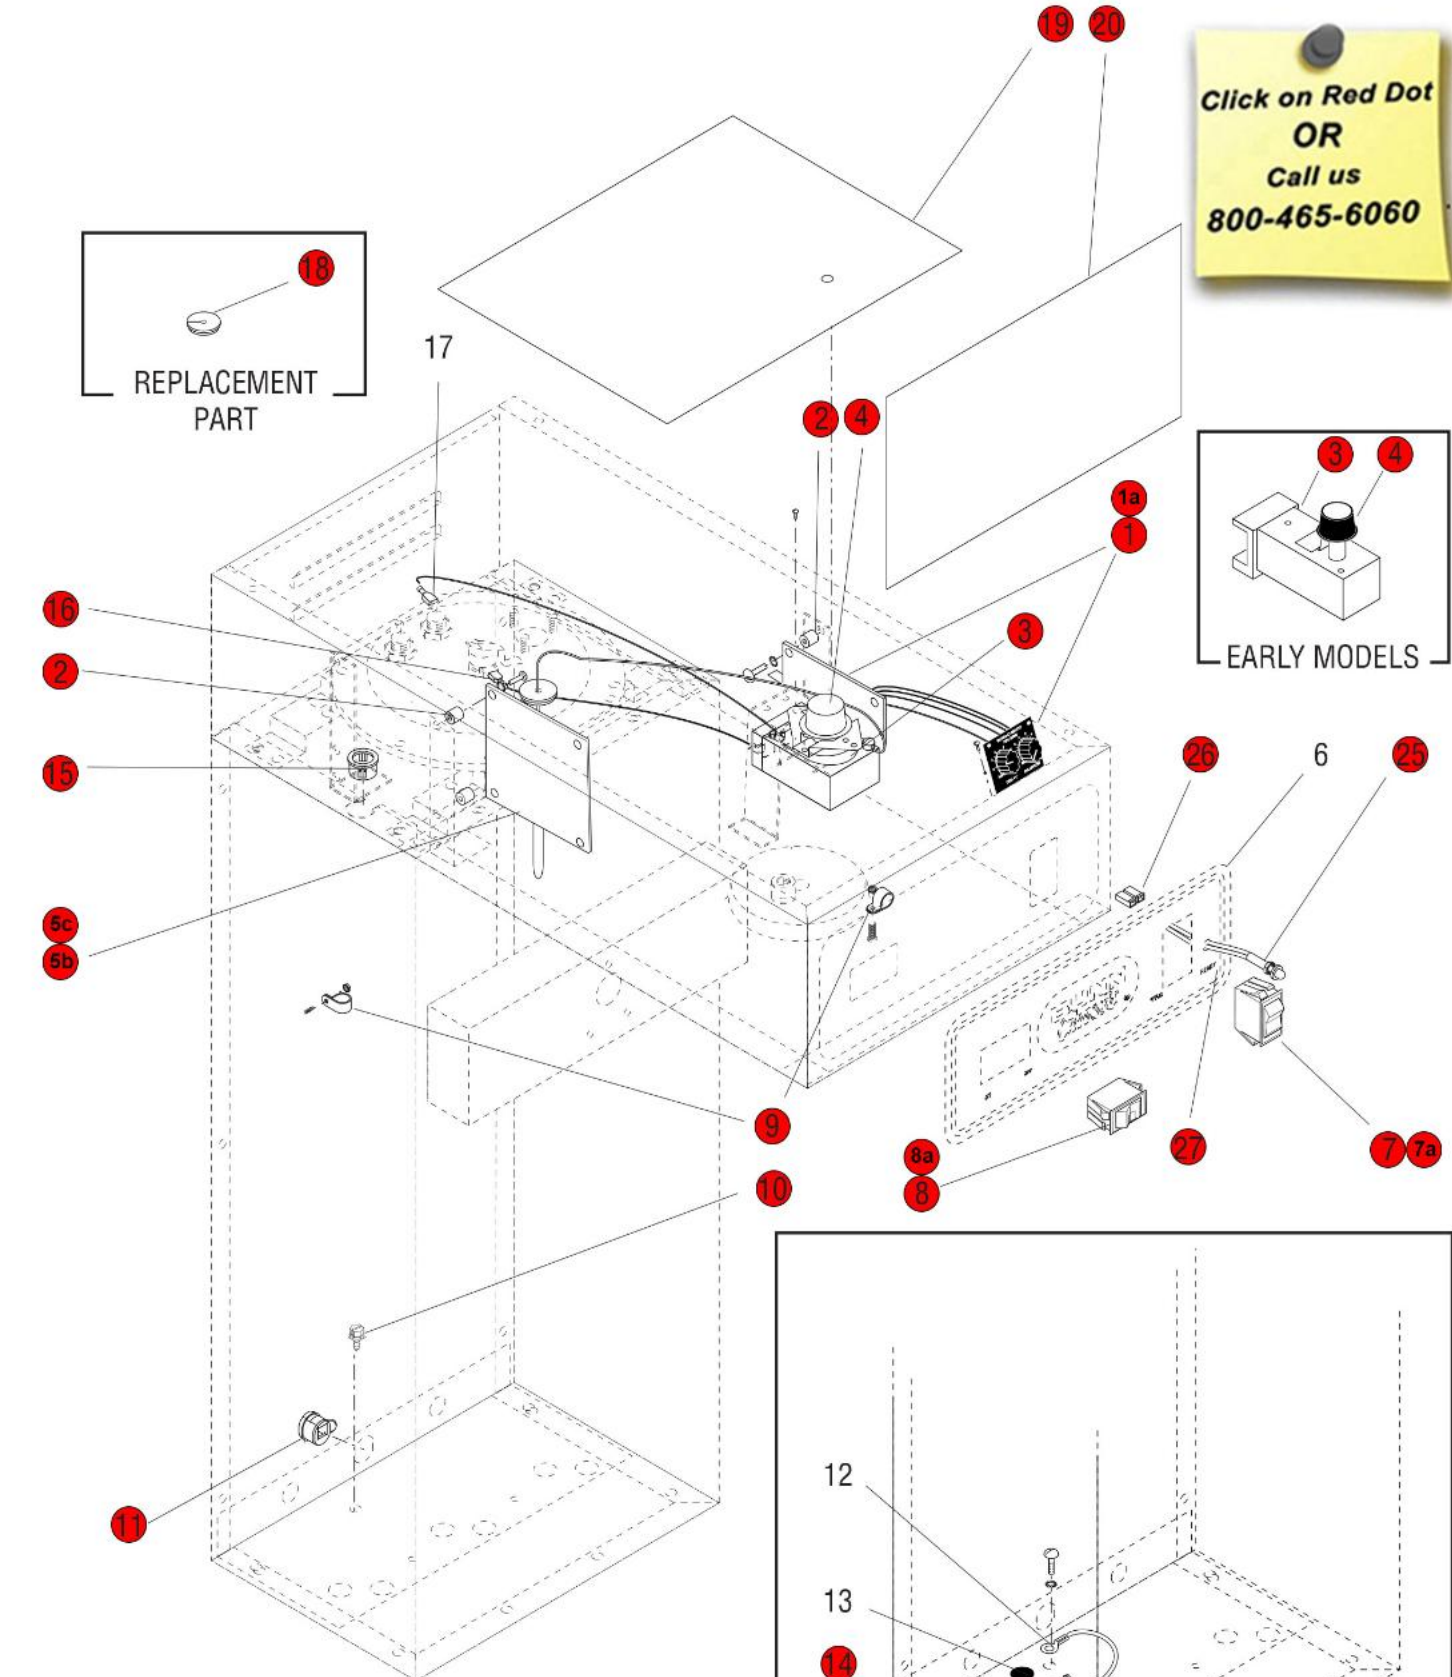

SOLENOIDS W/1.48" DIA COIL

**SOLENOIDS W/1" DIA COIL
SOLENOID VALVE REPAIR
PARTS**

*Click on Red Dot
OR
Call us
800-465-6060*

Click on Red Dot
OR
Call us
800-465-6060

Click on Red Dot
OR
Call us
800-465-6060

Click on Red Dot
OR
Call us
800-465-6060

**Click on Red Dot
OR
Call us
800-465-6060**