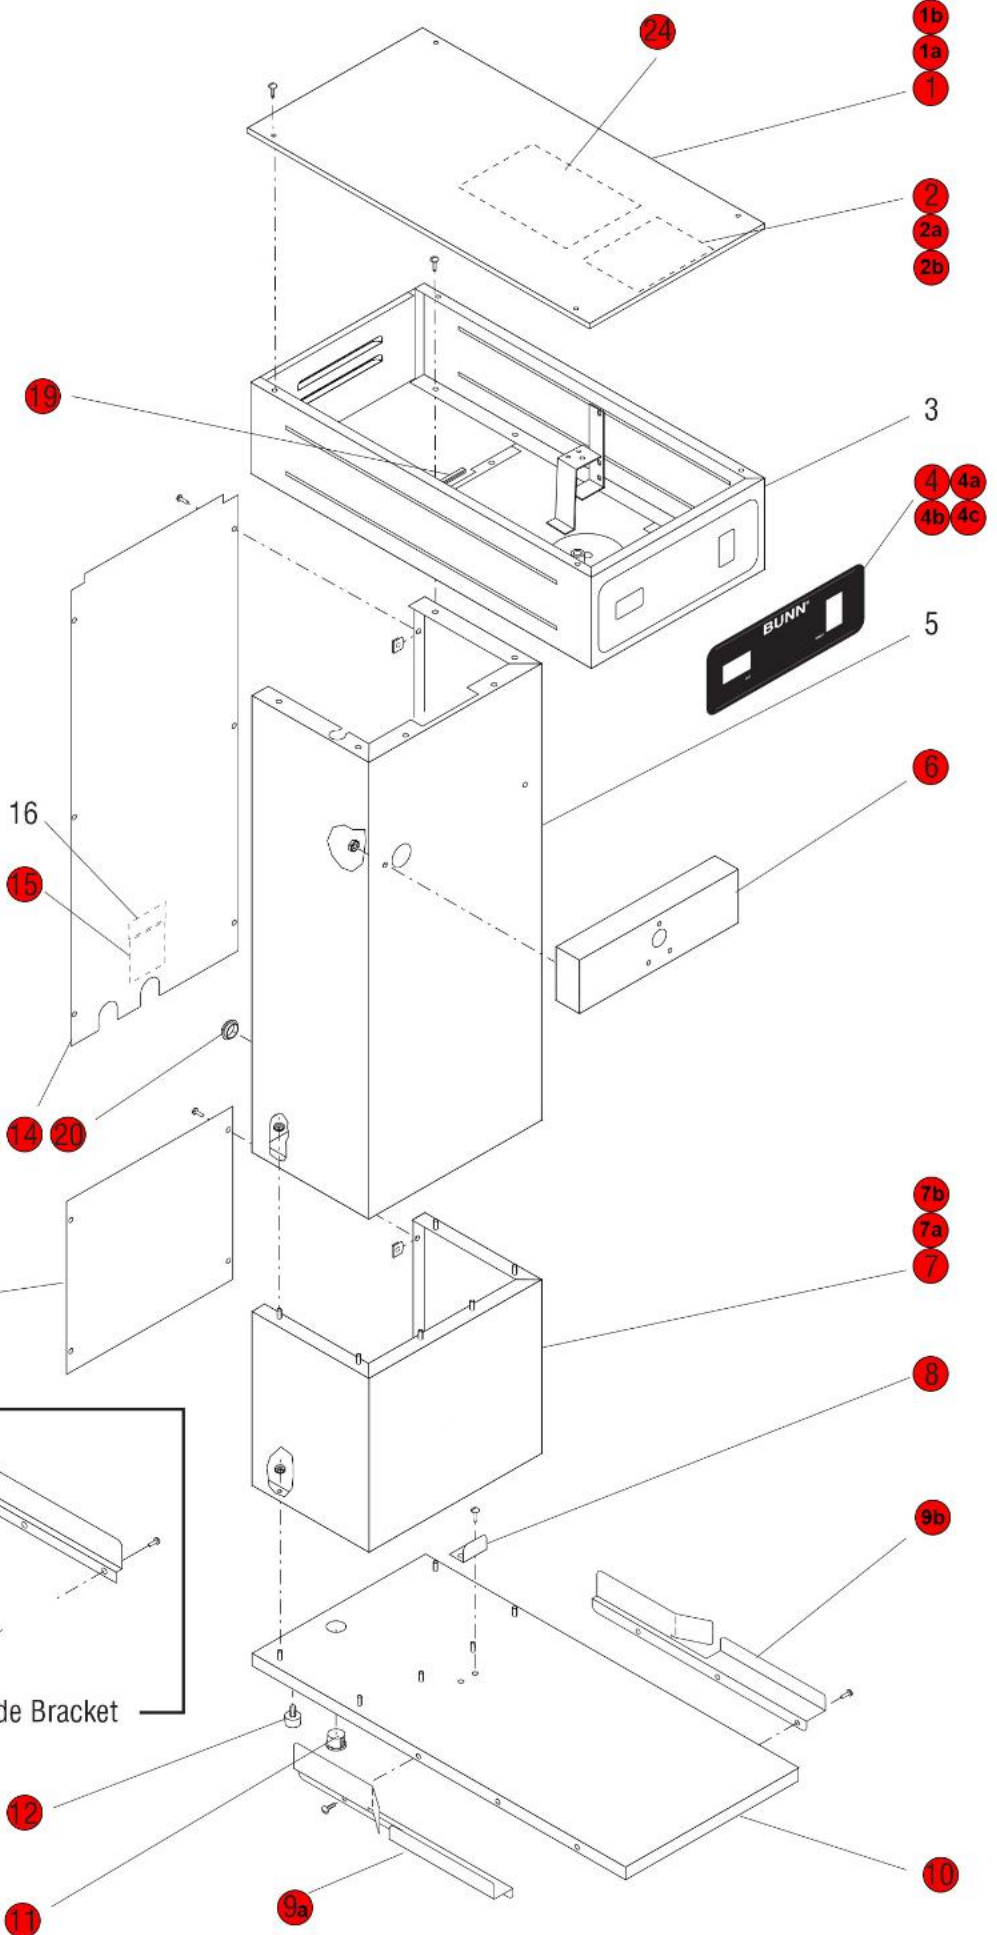

Click on Red Dot
OR
Call us
800-465-6060