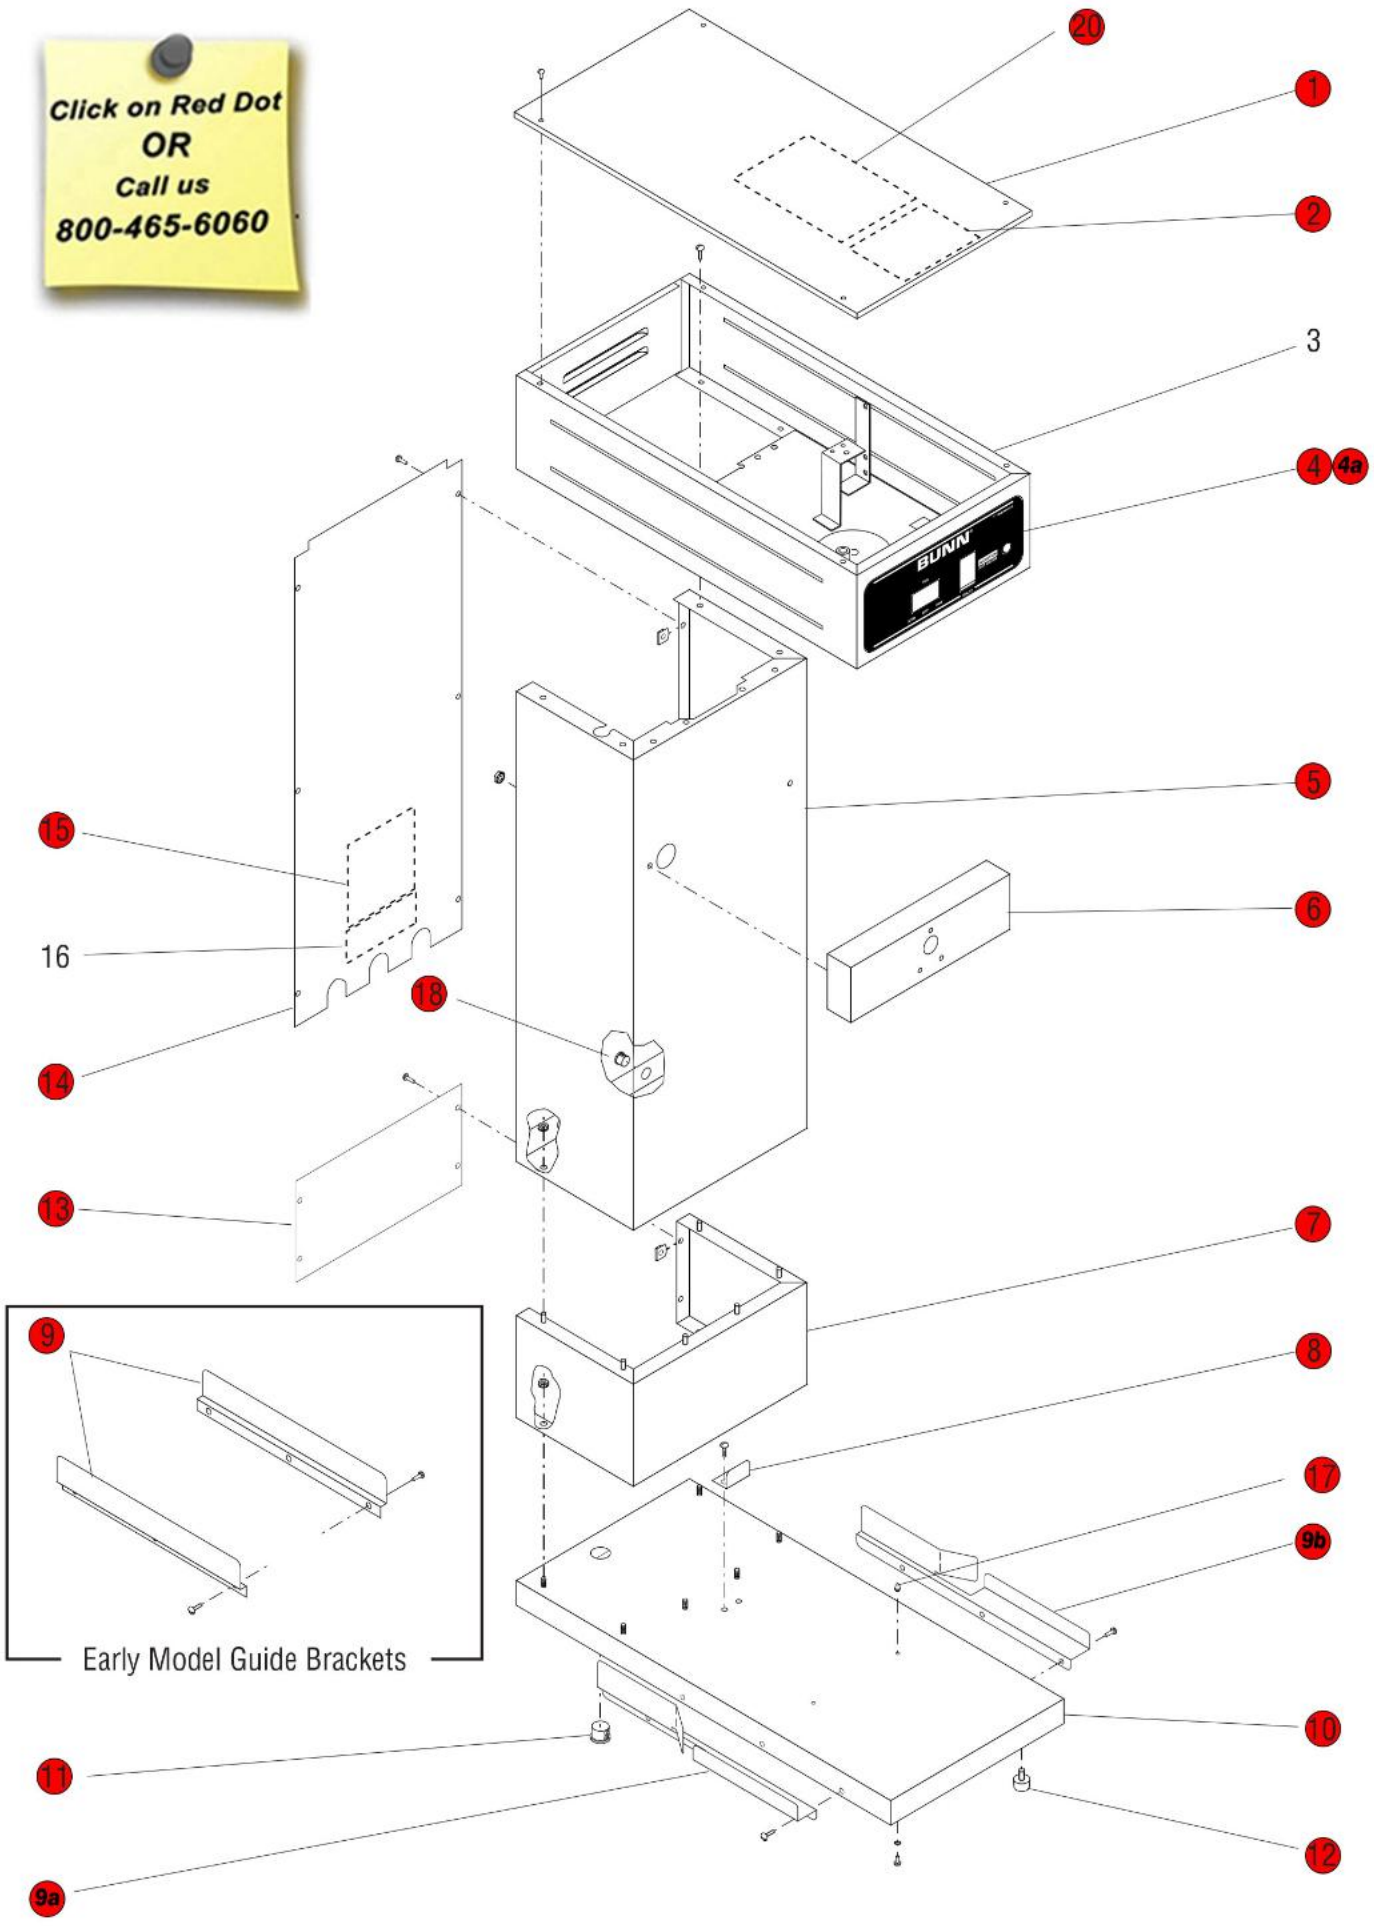

Click on Red Dot
OR
Call us
800-465-6060