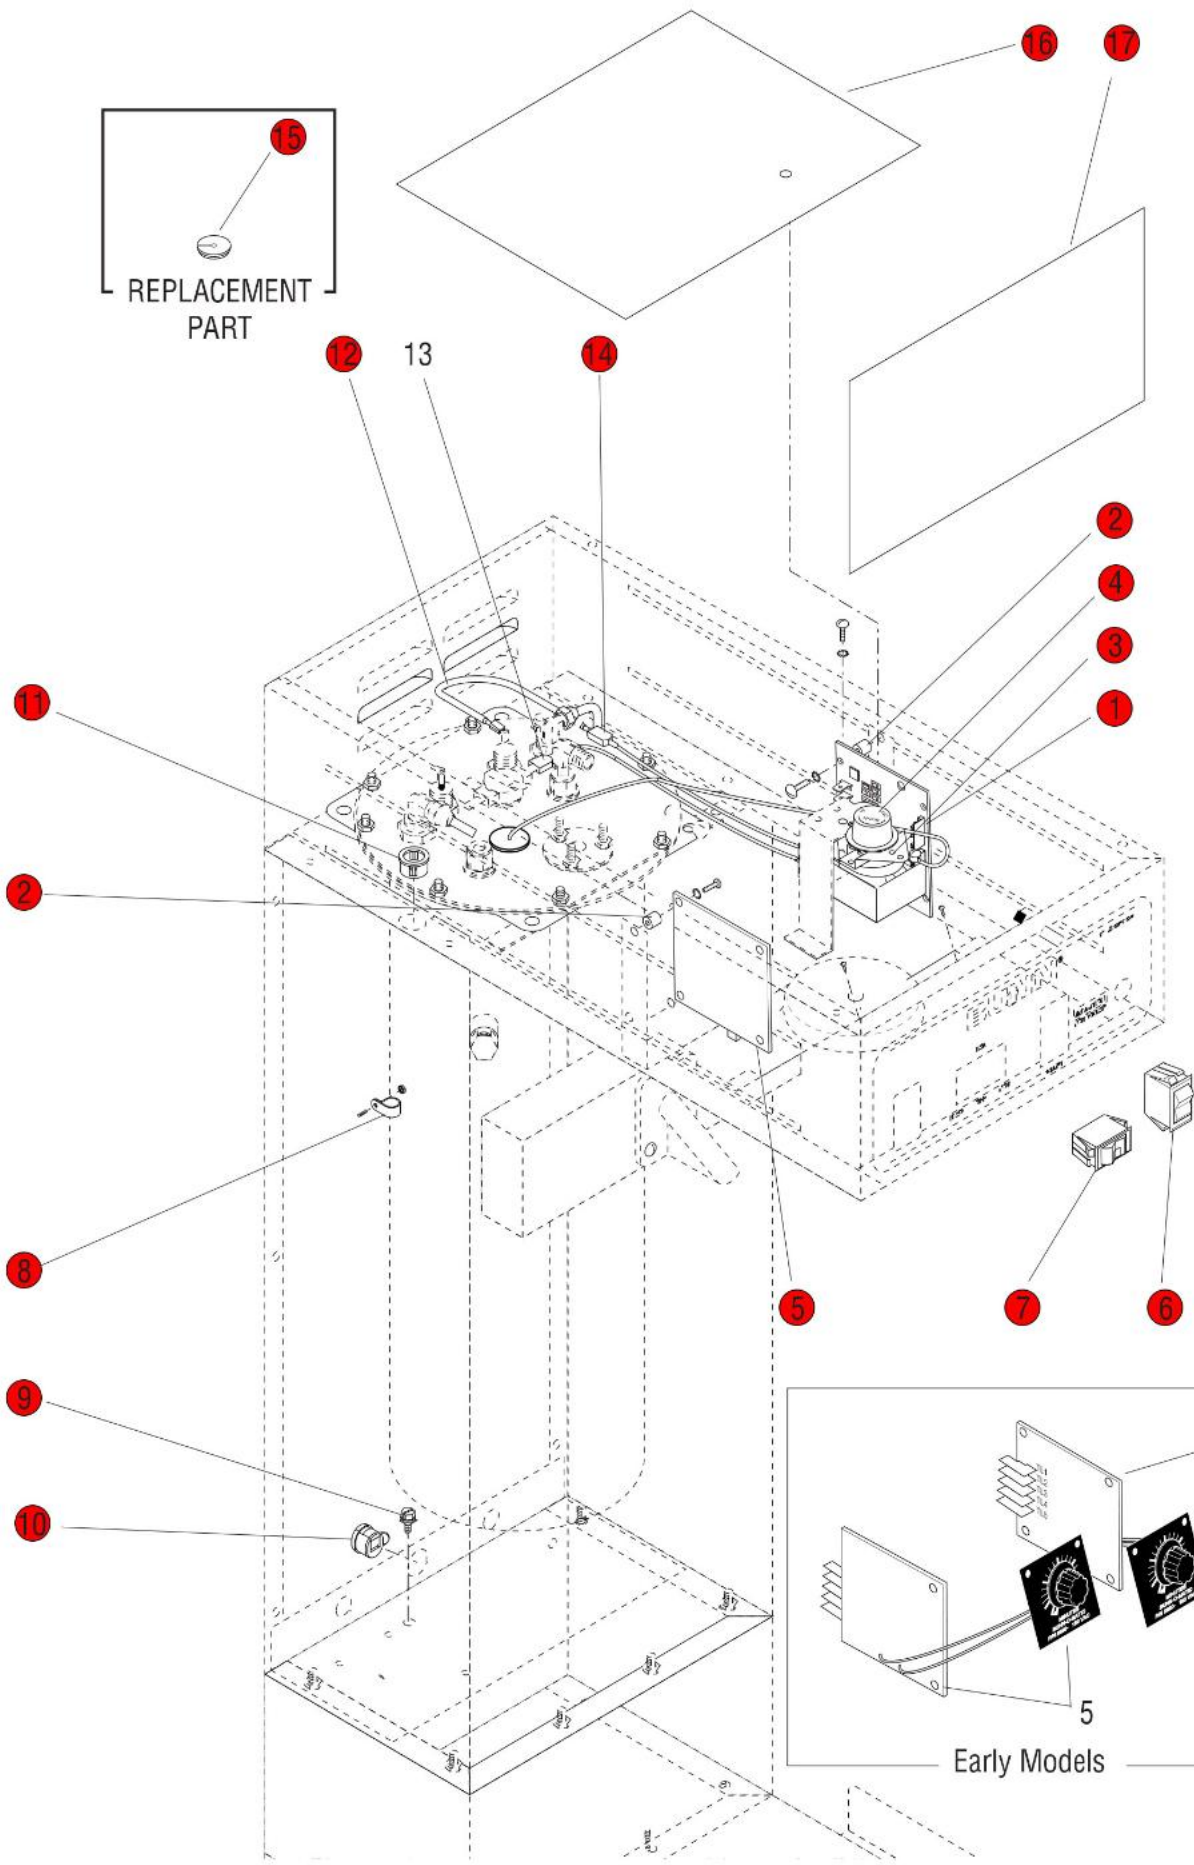

Click on Red Dot
OR
Call us
800-465-6060

BREWERS W/OUT FAUCET

SOLENOID VALVE REPAIR PARTS

Click on Red Dot
OR
Call us
800-465-6060

*Click on Red Dot
OR
Call us
800-465-6060*

Click on Red Dot
OR
Call us
800-465-6060