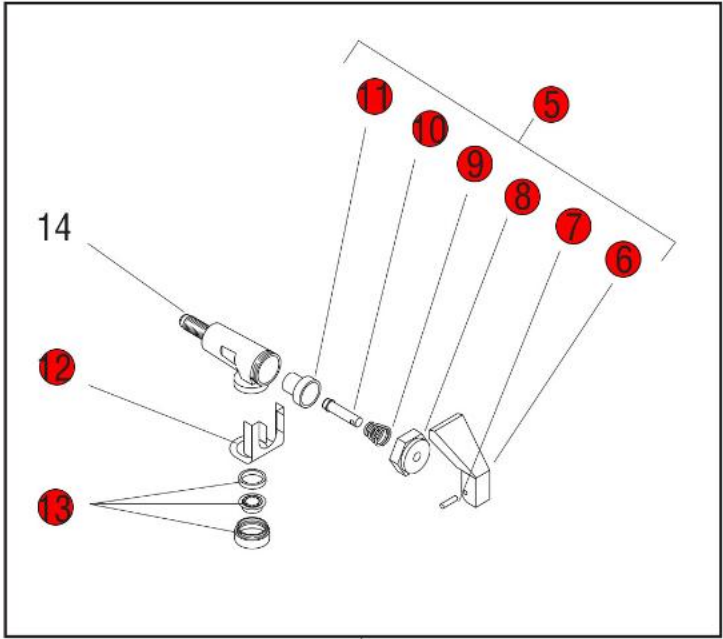

Click on Red Dot
OR
Call us
800-465-6060

BREWERS W/OUT FAUCET

SOLENOID VALVE REPAIR PARTS

Click on Red Dot
OR
Call us
800-465-6060

*Click on Red Dot
OR
Call us
800-465-6060*

Click on Red Dot
OR
Call us
800-465-6060