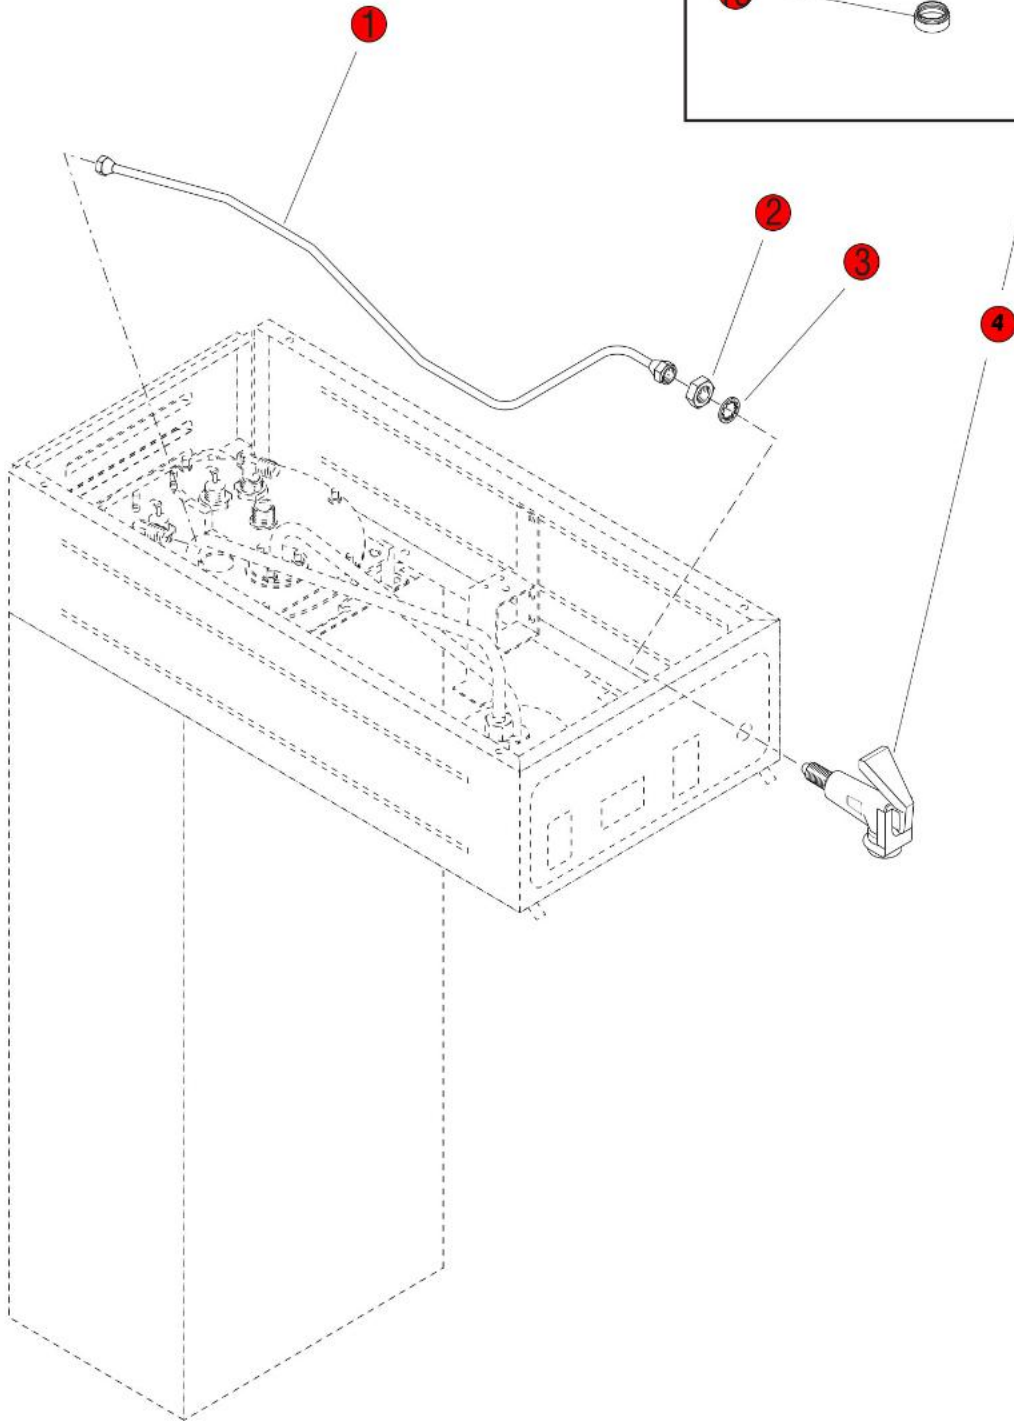

Click on Red Dot
OR
Call us
800-465-6060

BREWERS W/OUT FAUCET

SOLENOID VALVE REPAIR PARTS

Click on Red Dot
OR
Call us
800-465-6060

*Click on Red Dot
OR
Call us
800-465-6060*

Click on Red Dot
OR
Call us
800-465-6060