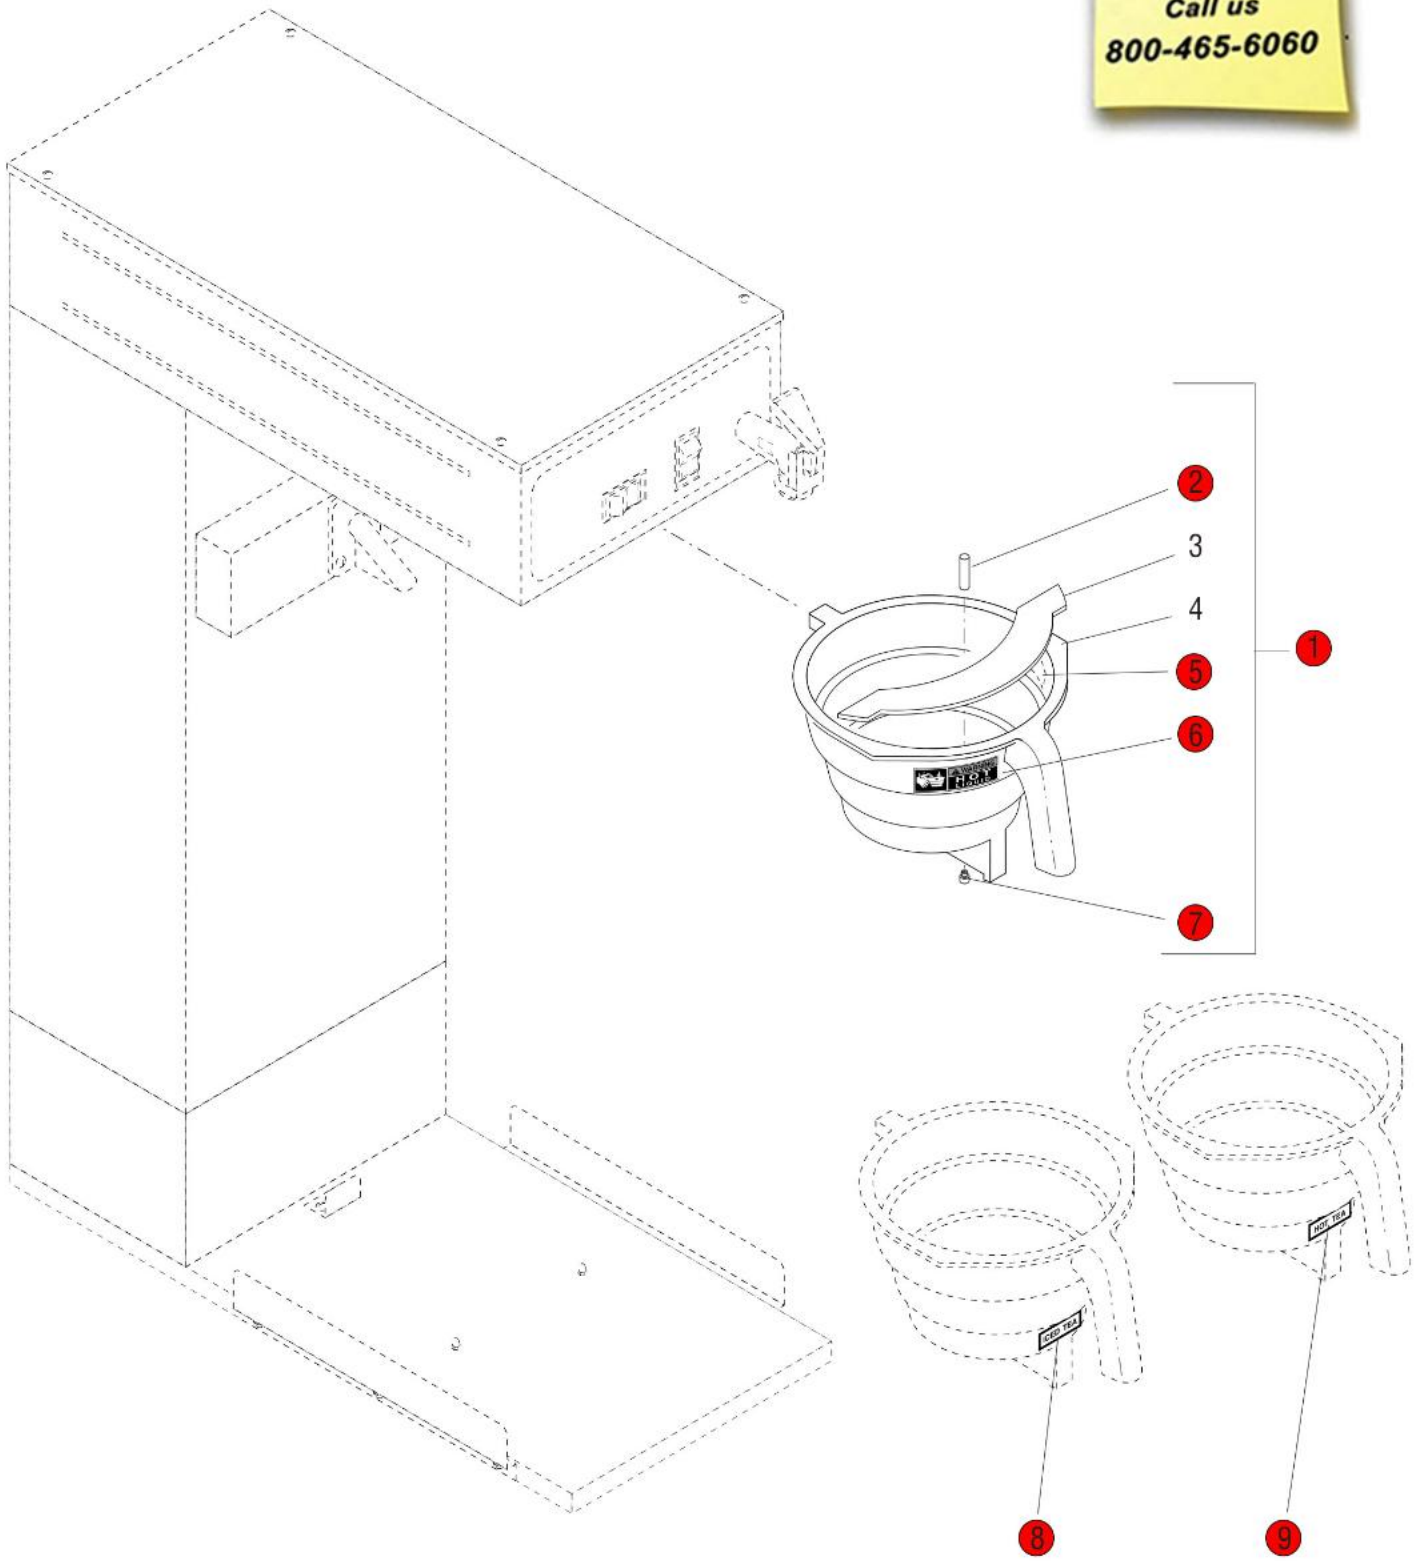

Click on Red Dot
OR
Call us
800-465-6060

BREWERS W/OUT FAUCET

SOLENOID VALVE REPAIR PARTS

Click on Red Dot
OR
Call us
800-465-6060

*Click on Red Dot
OR
Call us
800-465-6060*

Click on Red Dot
OR
Call us
800-465-6060