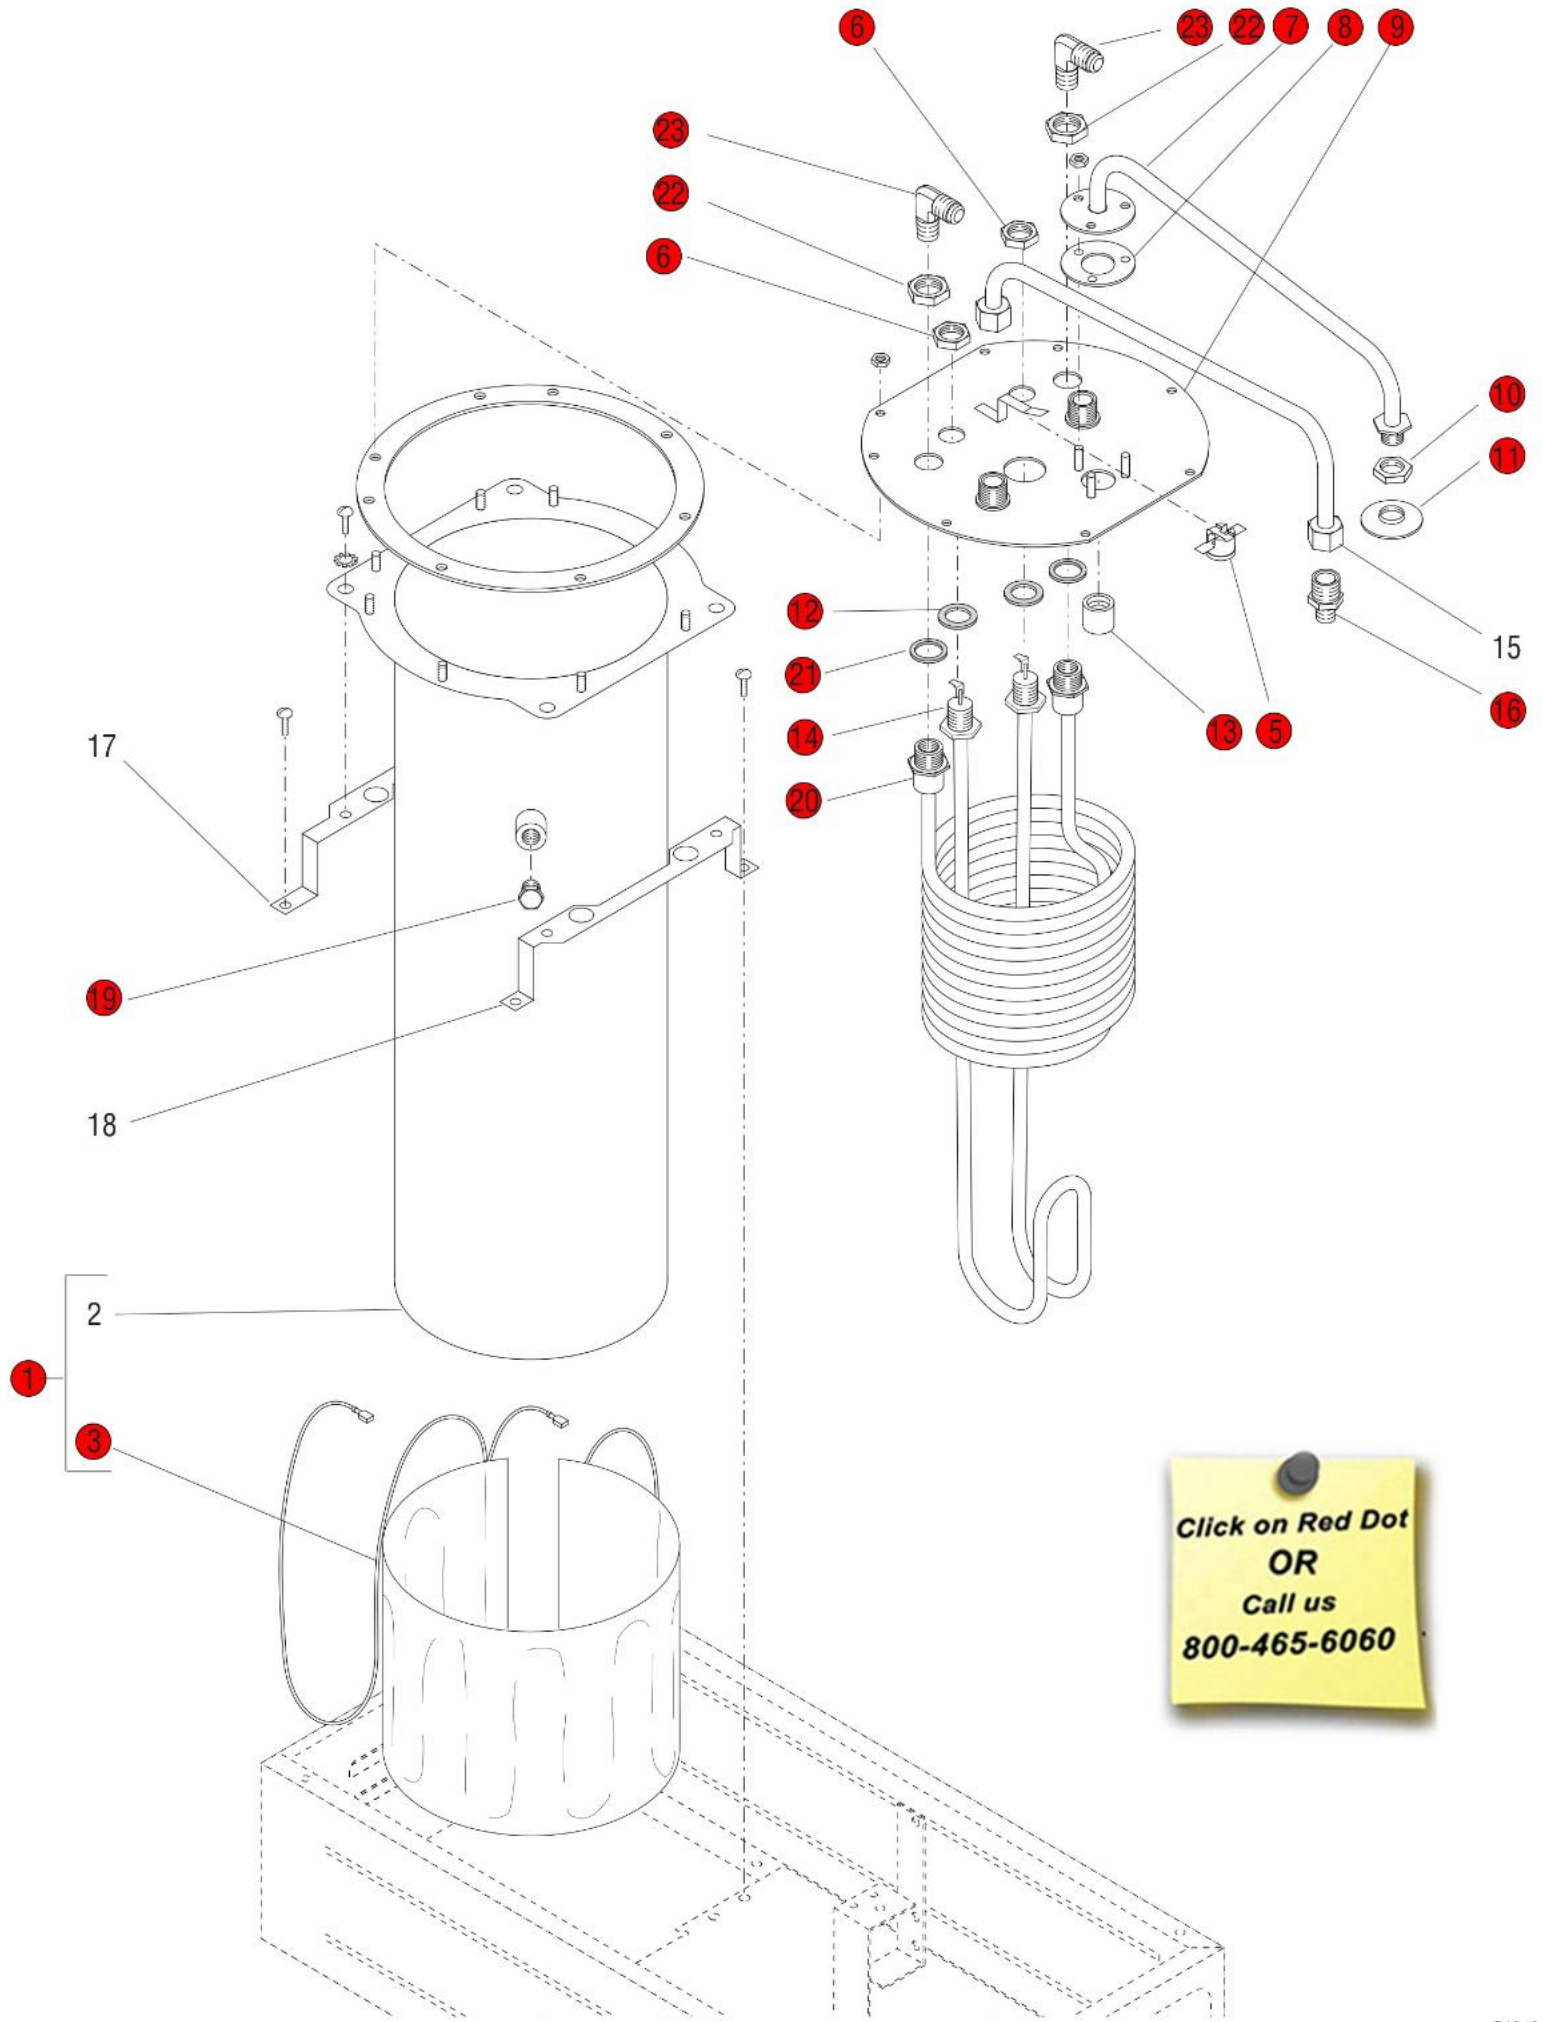

**Click on Red Dot
OR
Call us
800-465-6060**