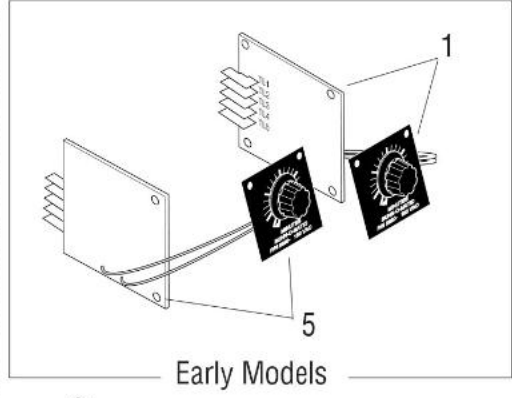

Click on Red Dot
OR
Call us
800-465-6060

BREWERS W/OUT FAUCET

SOLENOID VALVE REPAIR PARTS

Click on Red Dot
OR
Call us
800-465-6060

*Click on Red Dot
OR
Call us
800-465-6060*

Click on Red Dot
OR
Call us
800-465-6060