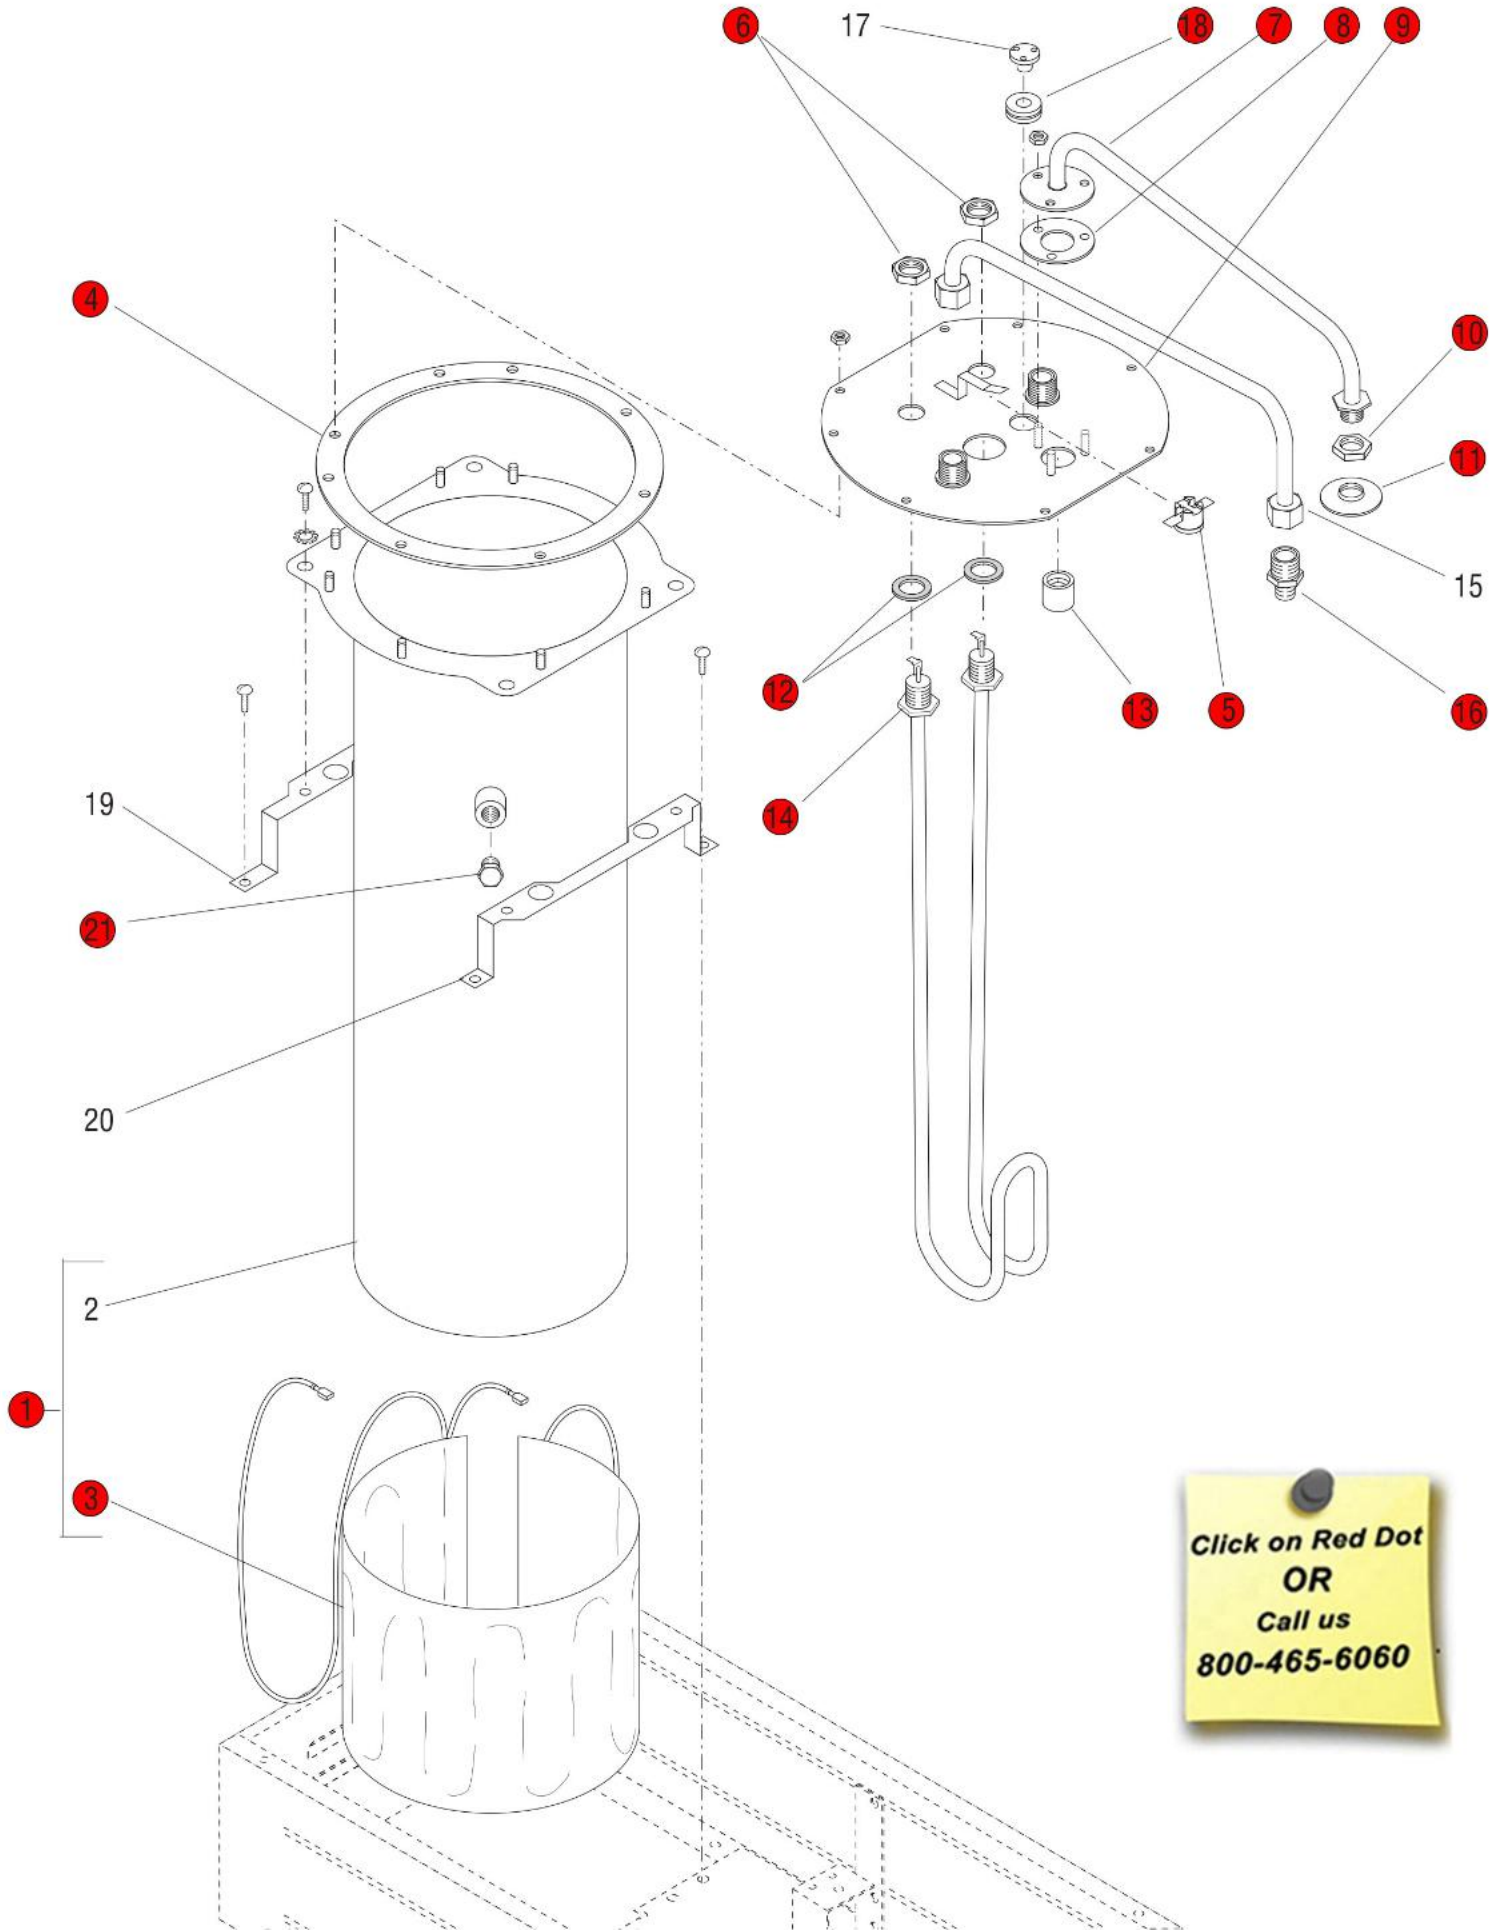

Click on Red Dot
OR
Call us
800-465-6060

BREWERS W/OUT FAUCET

SOLENOID VALVE REPAIR PARTS

Click on Red Dot
OR
Call us
800-465-6060

*Click on Red Dot
OR
Call us
800-465-6060*

Click on Red Dot
OR
Call us
800-465-6060

Click on Red Dot
OR
Call us
800-465-6060

**Click on Red Dot
OR
Call us
800-465-6060**