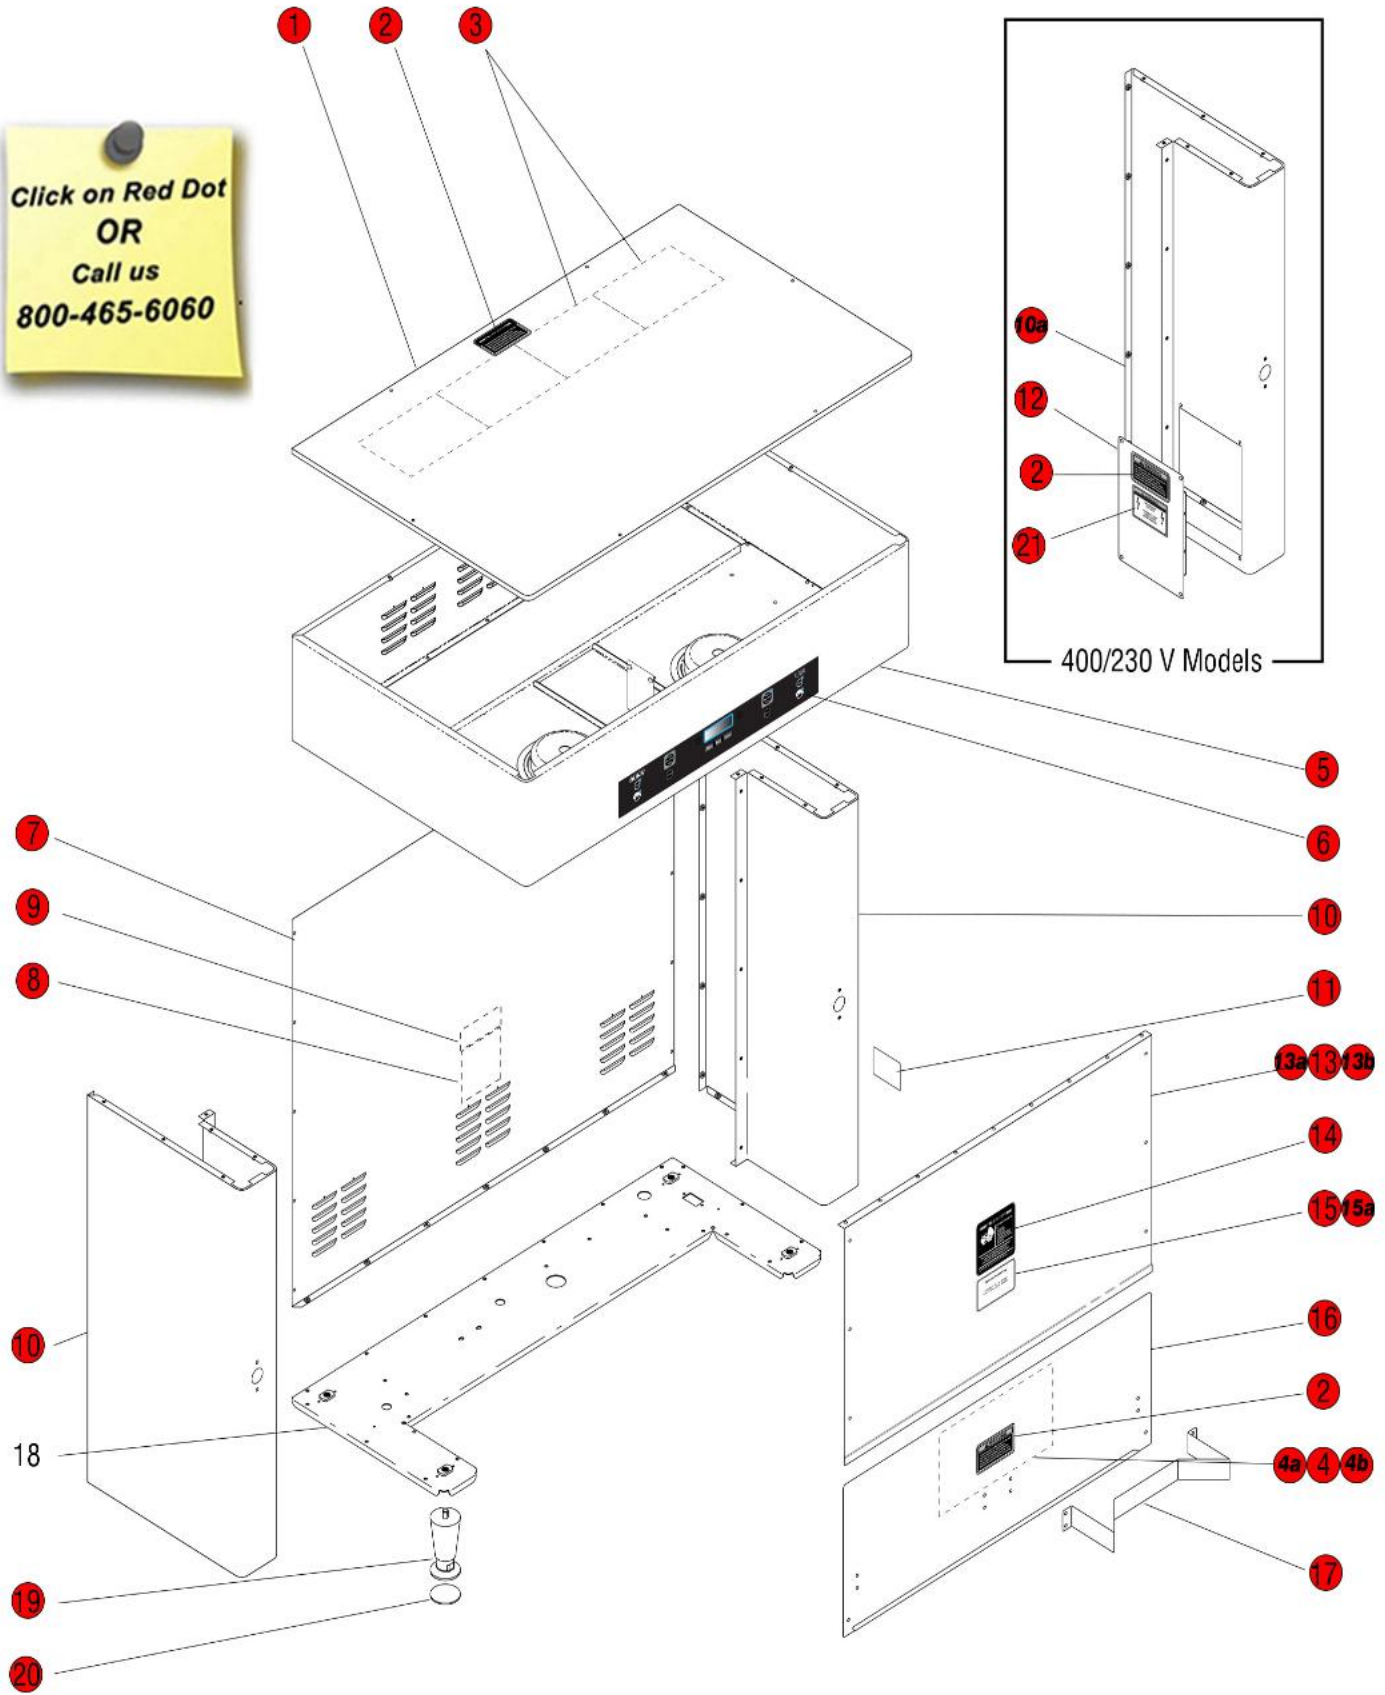

Click on Red Dot
OR
Call us
800-465-6060