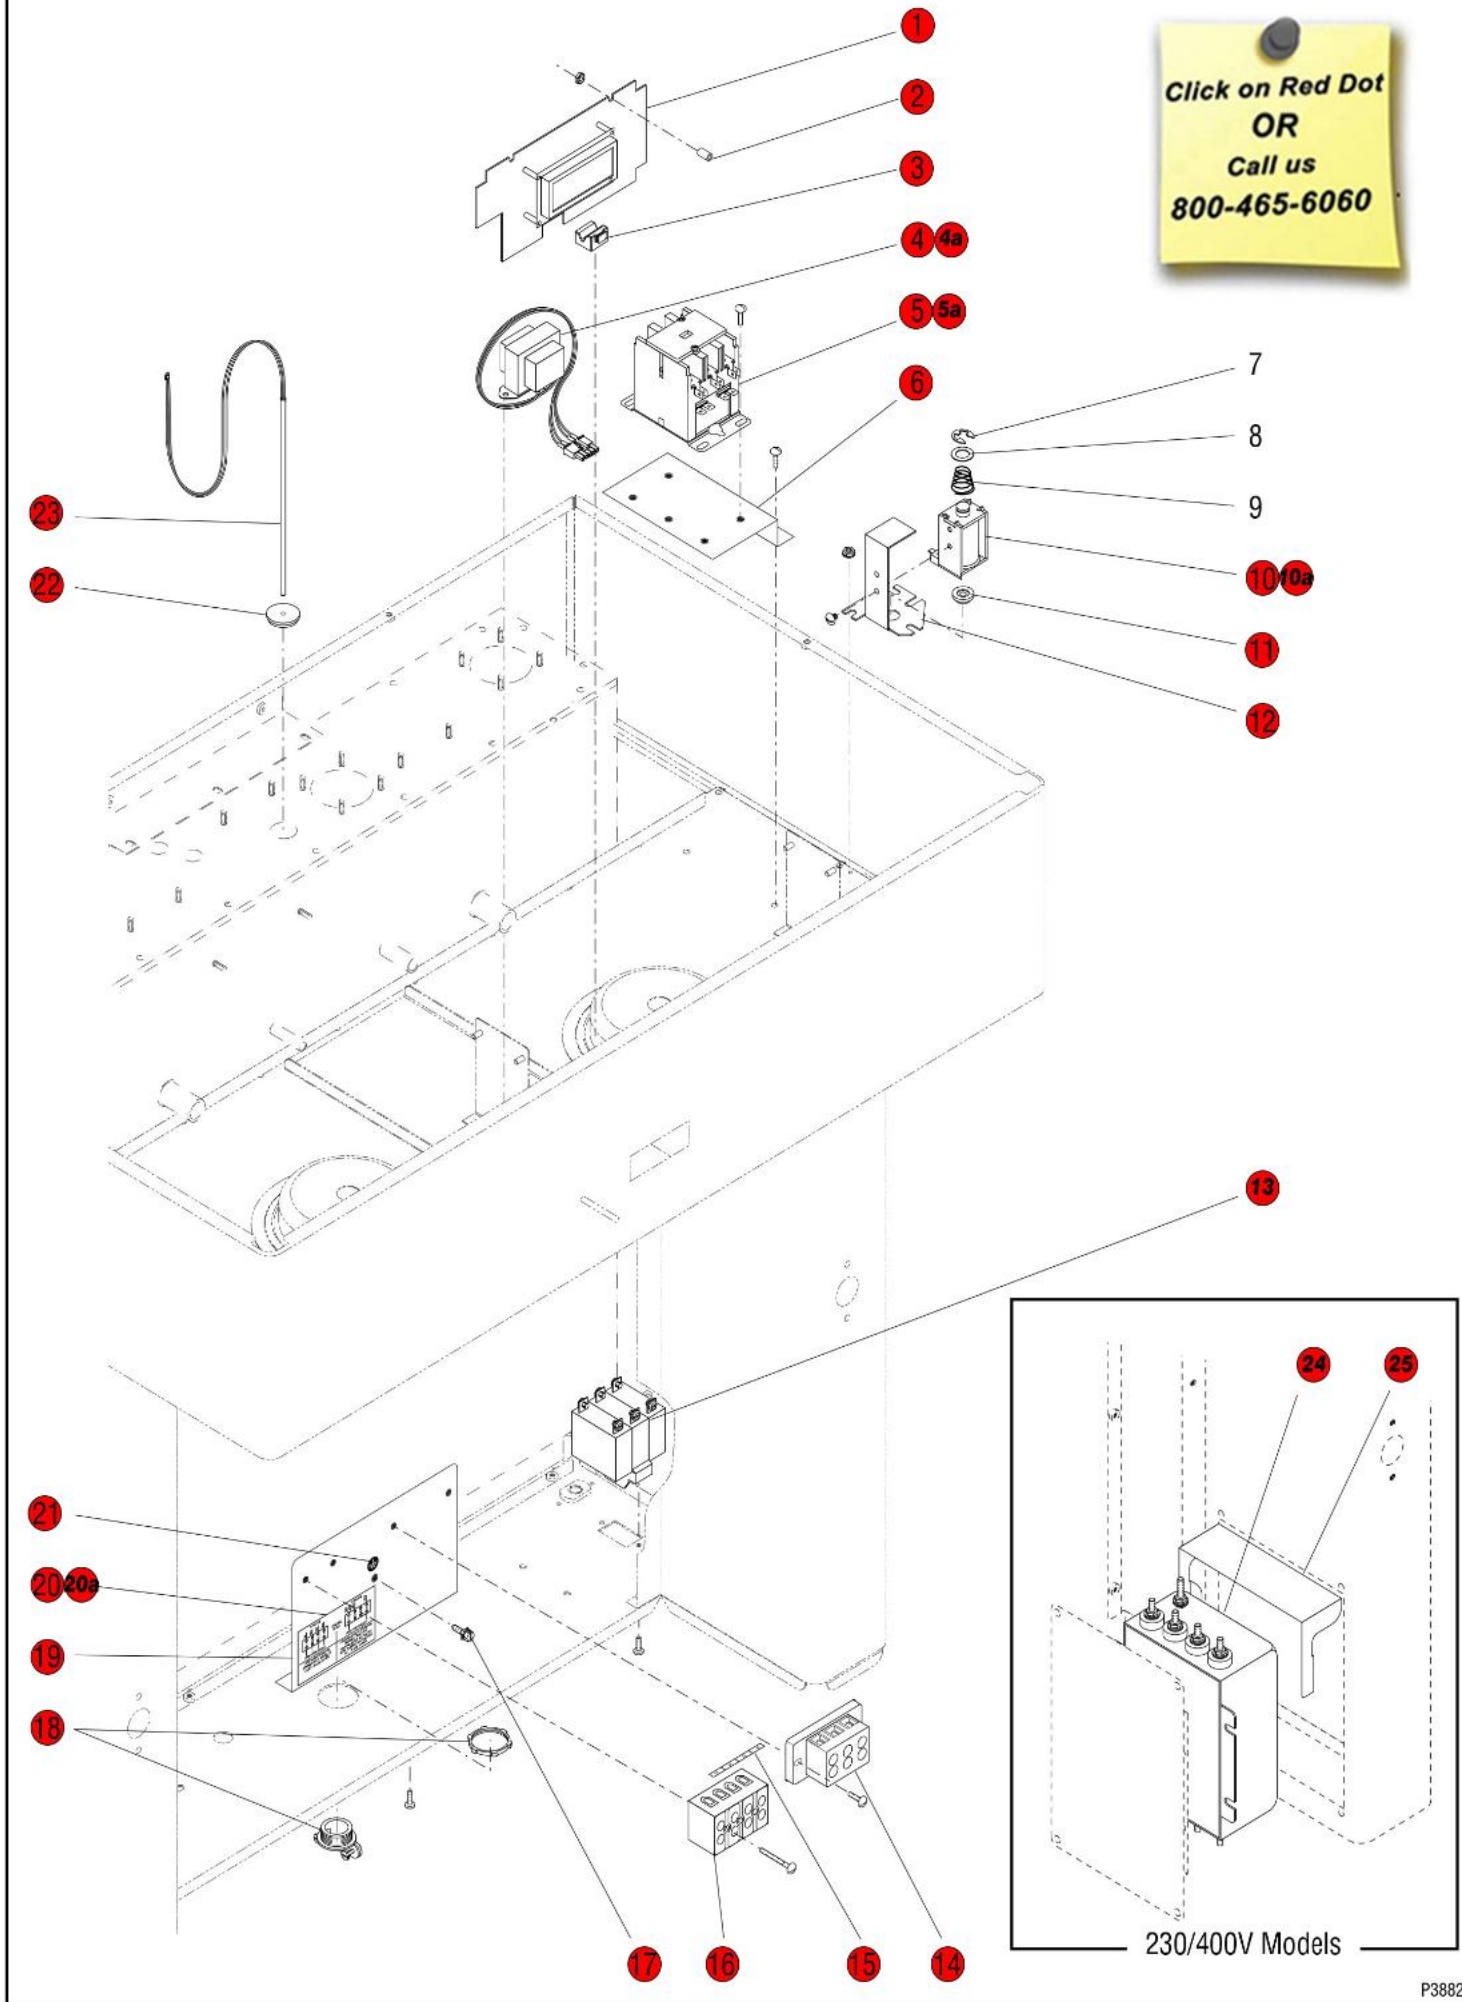

Click on Red Dot
OR
Call us
800-465-6060

120/208 & 120/240 Volt Models

Torque to 150 in. lbs.

230/400 Volt Models

Click on Red Dot
OR
Call us
800-465-6060

Click on Red Dot
OR
Call us
800-465-6060

*Click on Red Dot
OR
Call us
800-465-6060*