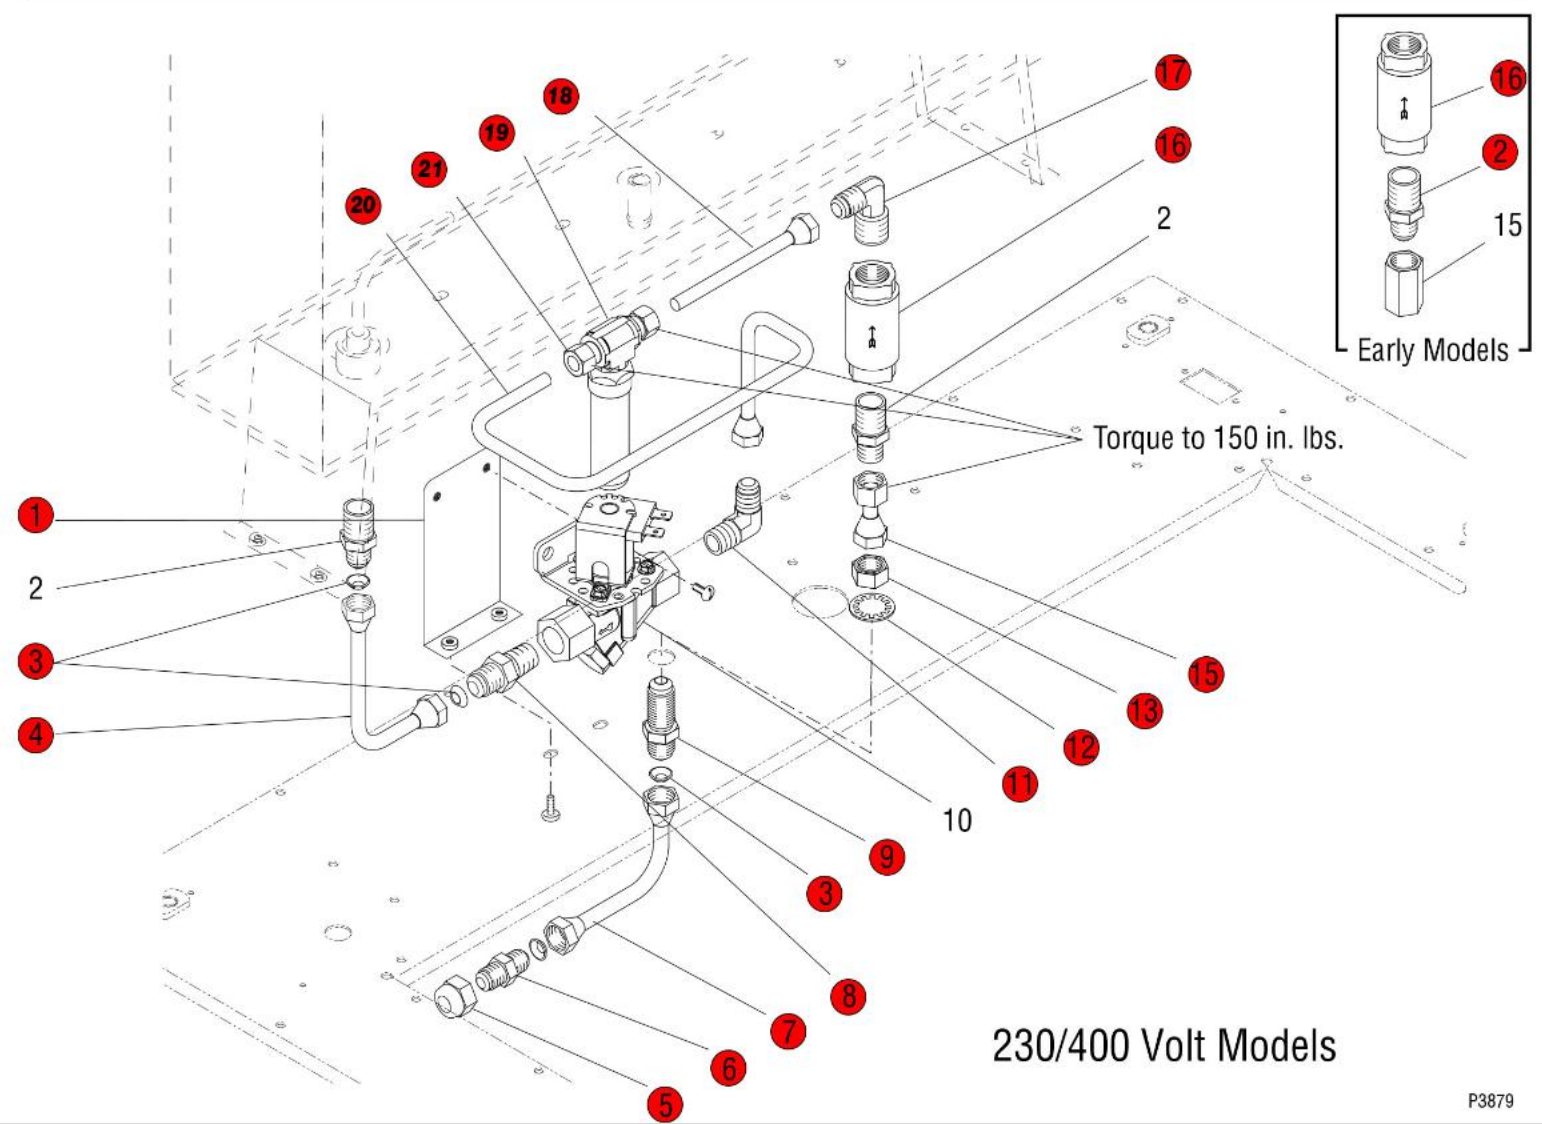

Click on Red Dot
OR
Call us
800-465-6060

120/208 & 120/240 Volt Models

Torque to 150 in. lbs.

230/400 Volt Models

Click on Red Dot
OR
Call us
800-465-6060

Click on Red Dot
OR
Call us
800-465-6060

*Click on Red Dot
OR
Call us
800-465-6060*