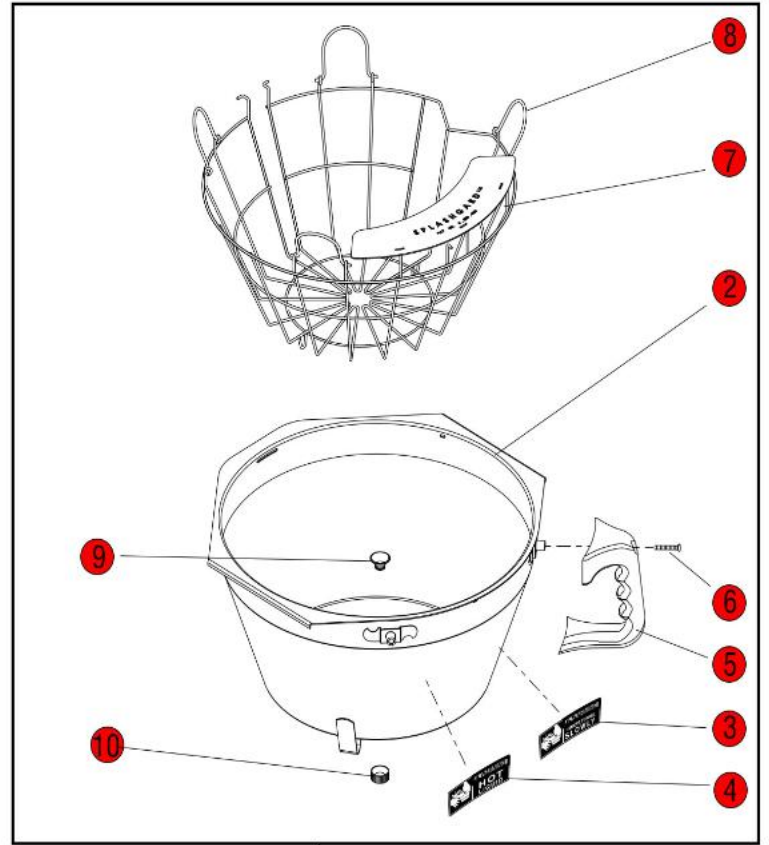

Click on Red Dot
OR
Call us
800-465-6060

120/208 & 120/240 Volt Models

Torque to 150 in. lbs.

230/400 Volt Models

Click on Red Dot
OR
Call us
800-465-6060

Click on Red Dot
OR
Call us
800-465-6060

*Click on Red Dot
OR
Call us
800-465-6060*