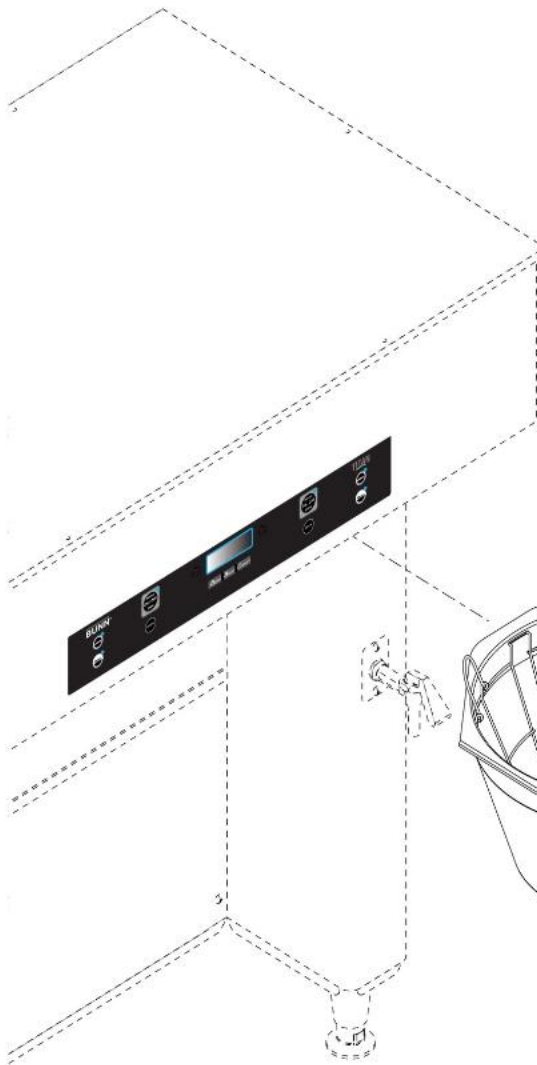

Click on Red Dot
OR
Call us
800-465-6060

120/208 & 120/240 Volt Models

Torque to 150 in. lbs.

230/400 Volt Models

Click on Red Dot
OR
Call us
800-465-6060

Click on Red Dot
OR
Call us
800-465-6060

*Click on Red Dot
OR
Call us
800-465-6060*