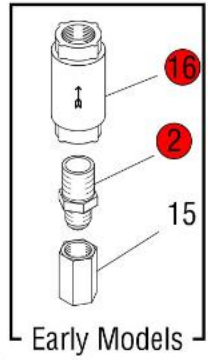

Click on Red Dot
OR
Call us
800-465-6060

120/208 & 120/240 Volt Models

Torque to 150 in. lbs.

230/400 Volt Models

Click on Red Dot
OR
Call us
800-465-6060

Click on Red Dot
OR
Call us
800-465-6060

*Click on Red Dot
OR
Call us
800-465-6060*