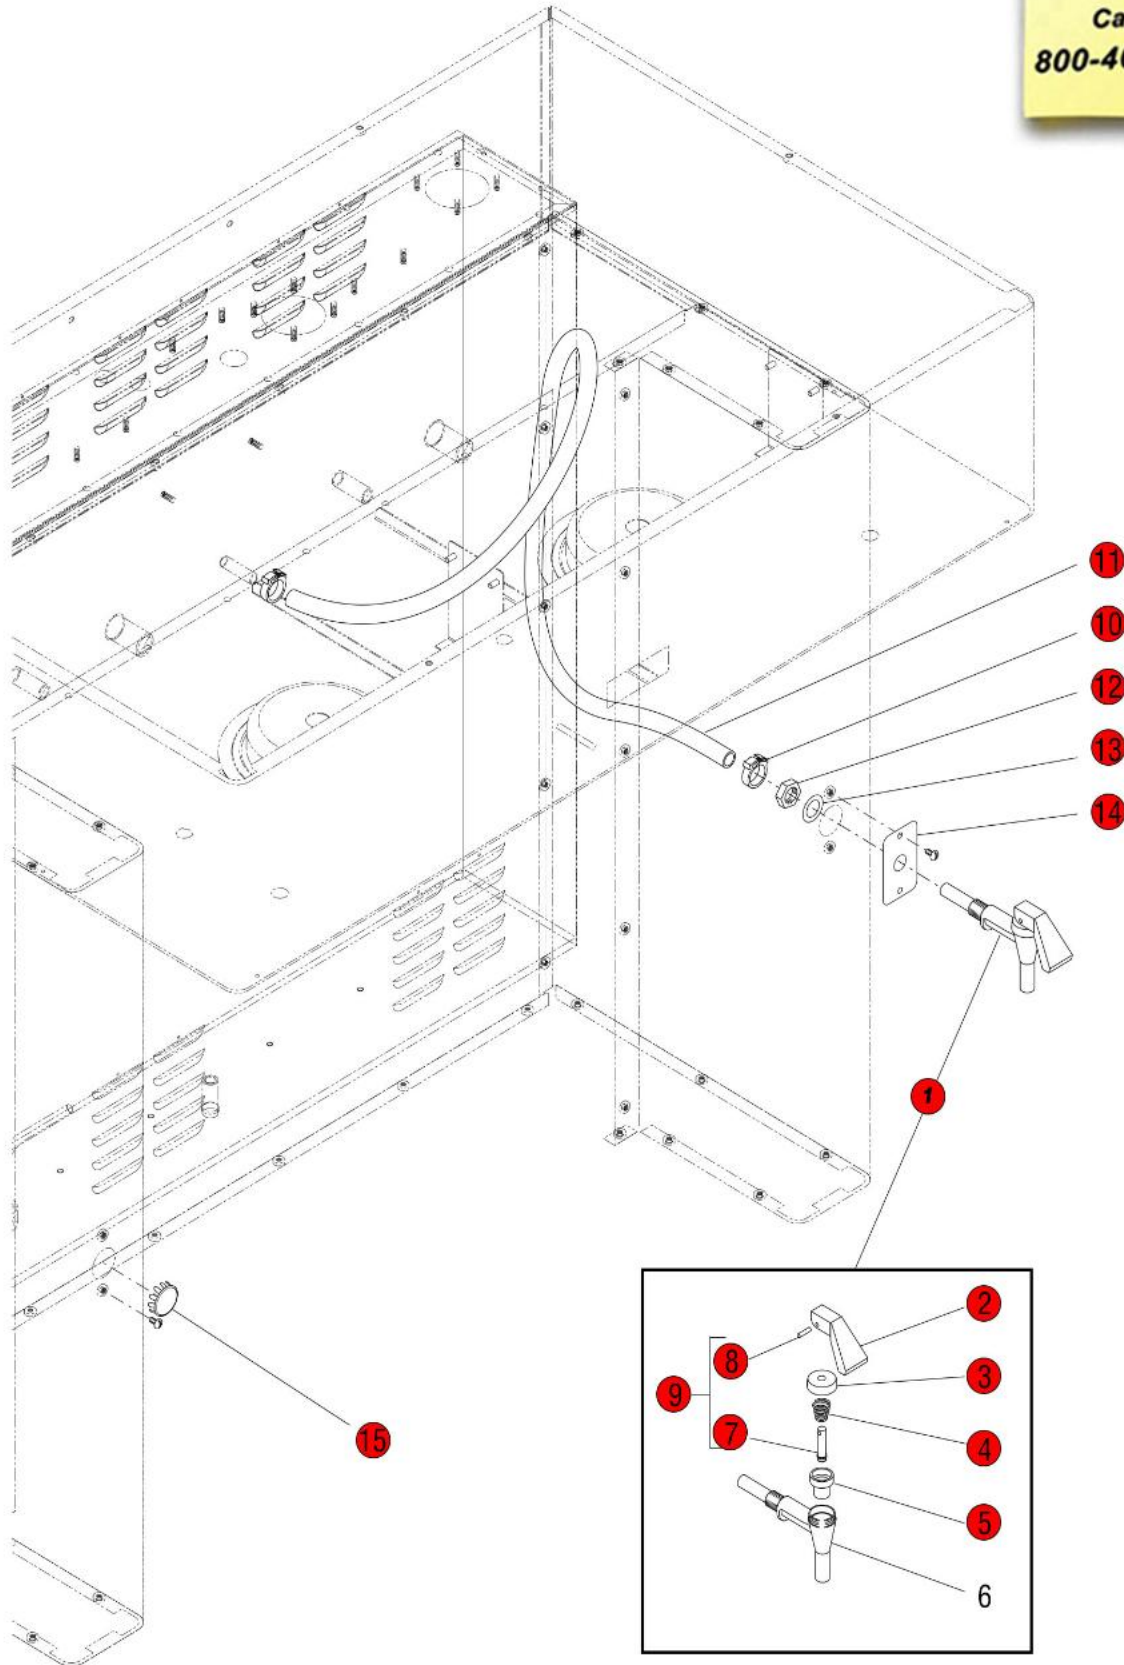

Click on Red Dot
OR
Call us
800-465-6060

120/208 & 120/240 Volt Models

Torque to 150 in. lbs.

230/400 Volt Models

Click on Red Dot
OR
Call us
800-465-6060

Click on Red Dot
OR
Call us
800-465-6060

*Click on Red Dot
OR
Call us
800-465-6060*