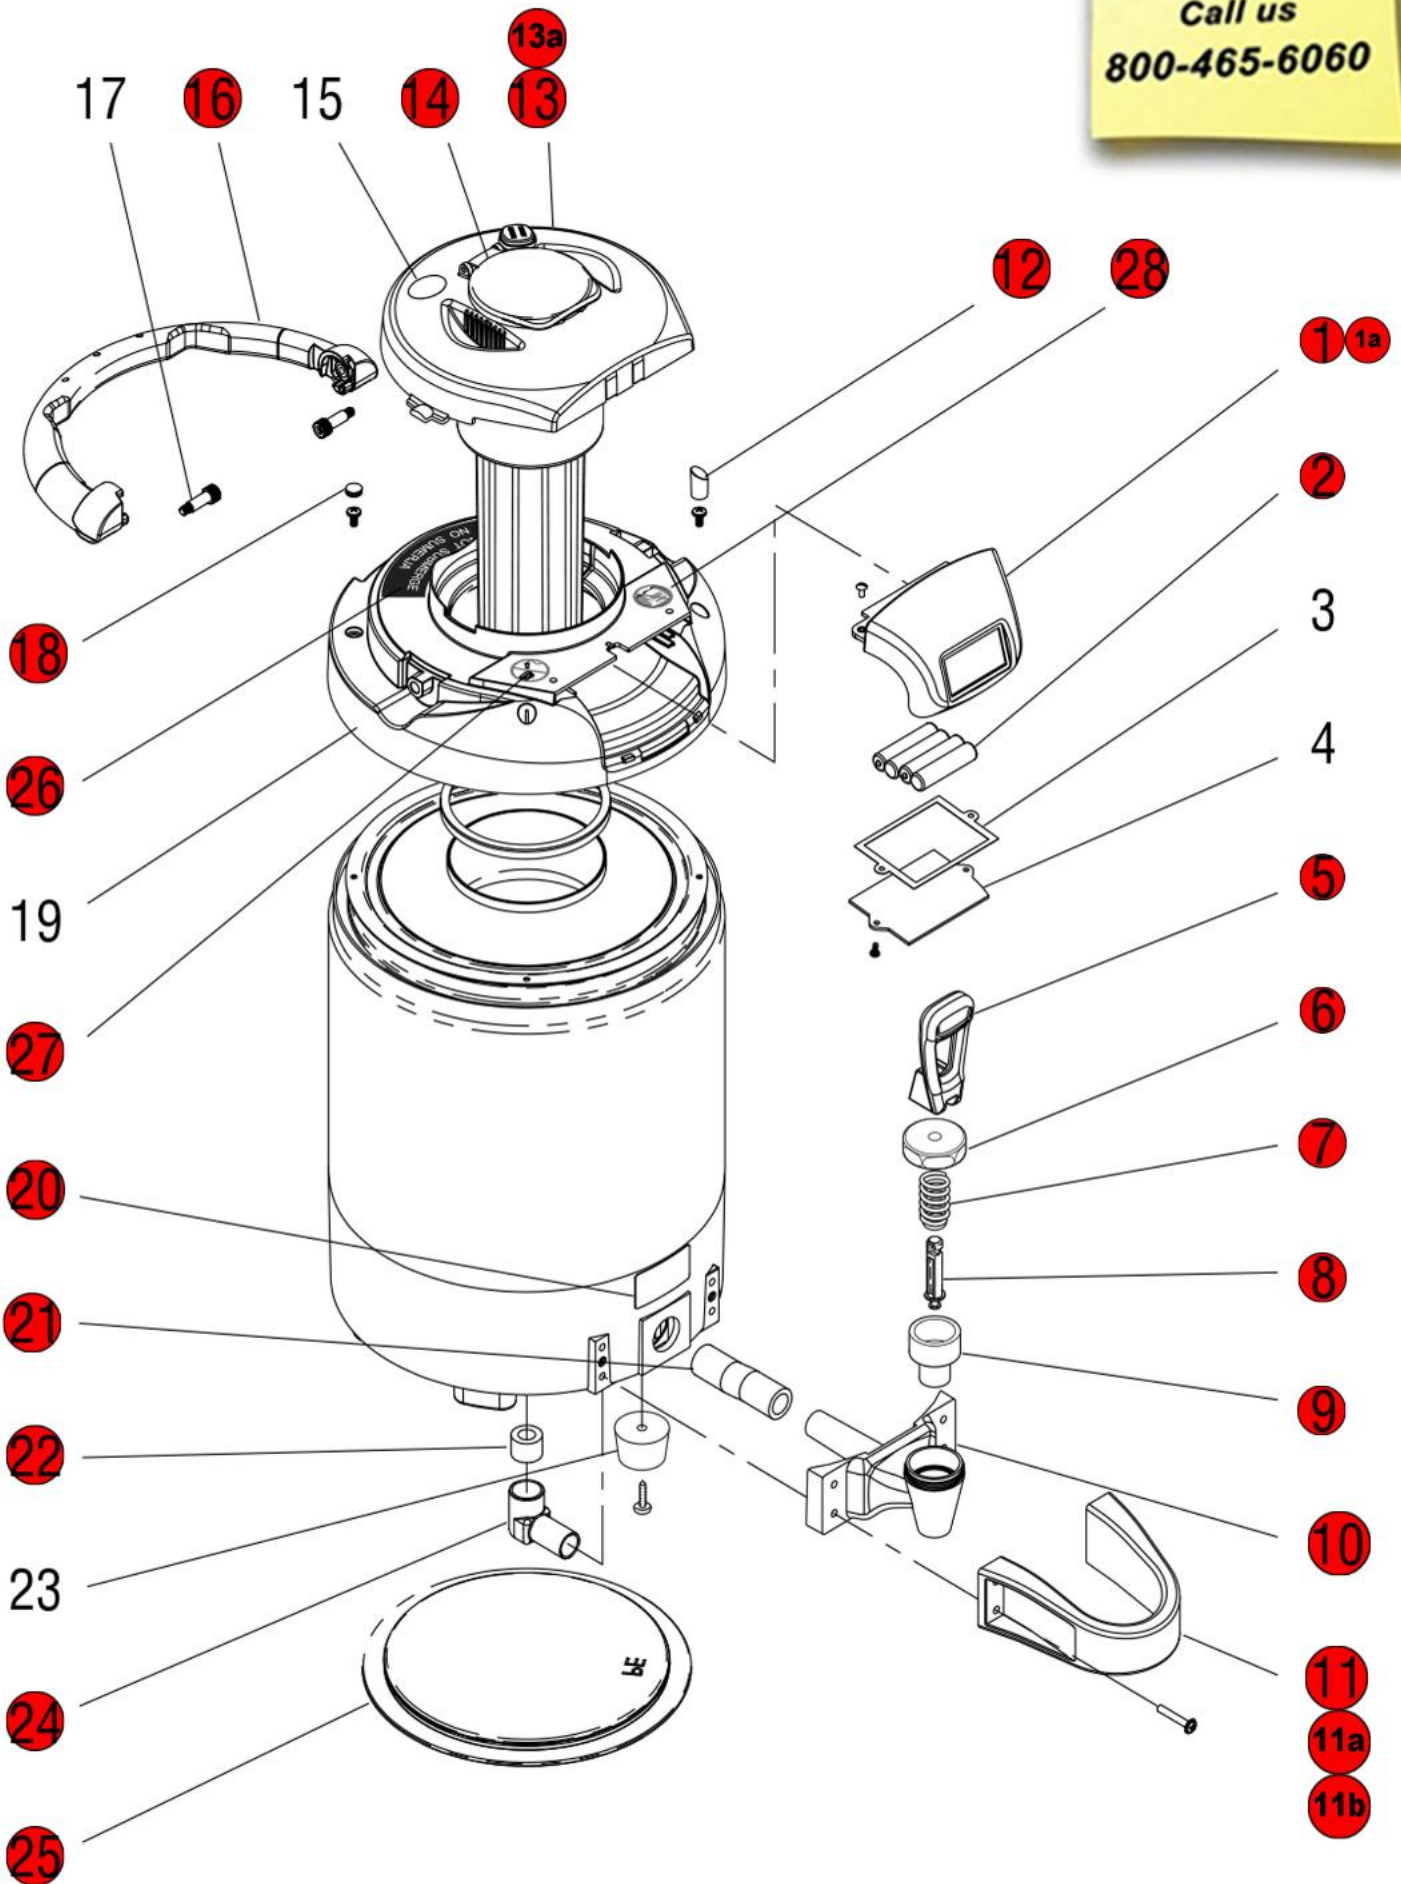

SERVER WITH STAND

Click on Red Dot
OR
Call us
800-465-6060

SERVER WITHOUT STAND

Click on Red Dot
OR
Call us
800-465-6060

STAND FOR SERVERS WITHOUT STAND

Click on Red Dot
OR
Call us
800-465-6060