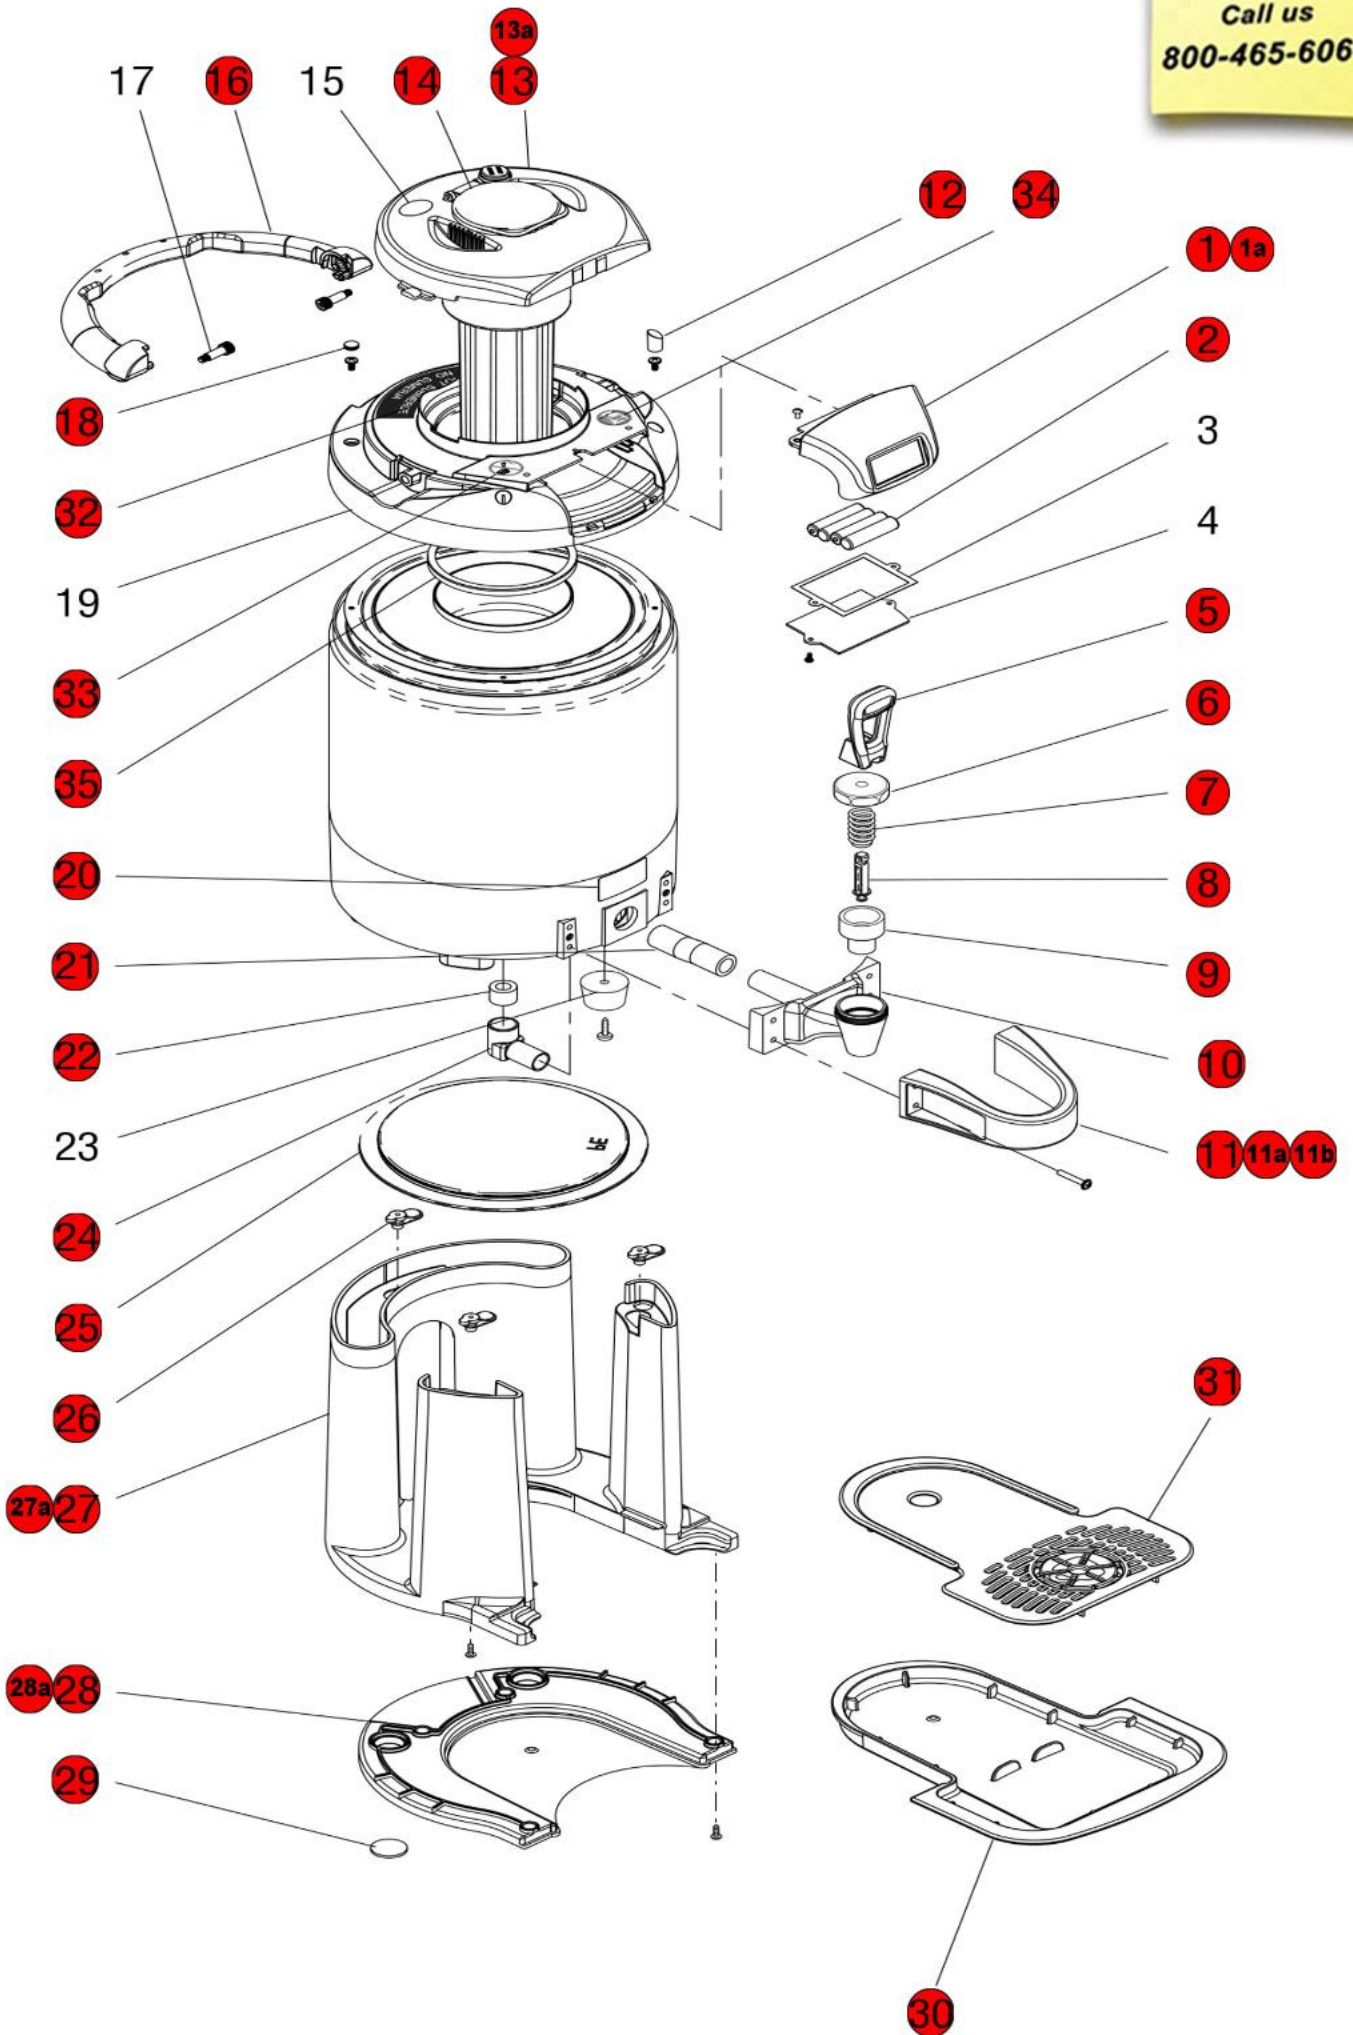

SERVER WITH STAND

Click on Red Dot
OR
Call us
800-465-6060

SERVER WITHOUT STAND

Click on Red Dot
OR
Call us
800-465-6060

STAND FOR SERVERS WITHOUT STAND

Click on Red Dot
OR
Call us
800-465-6060