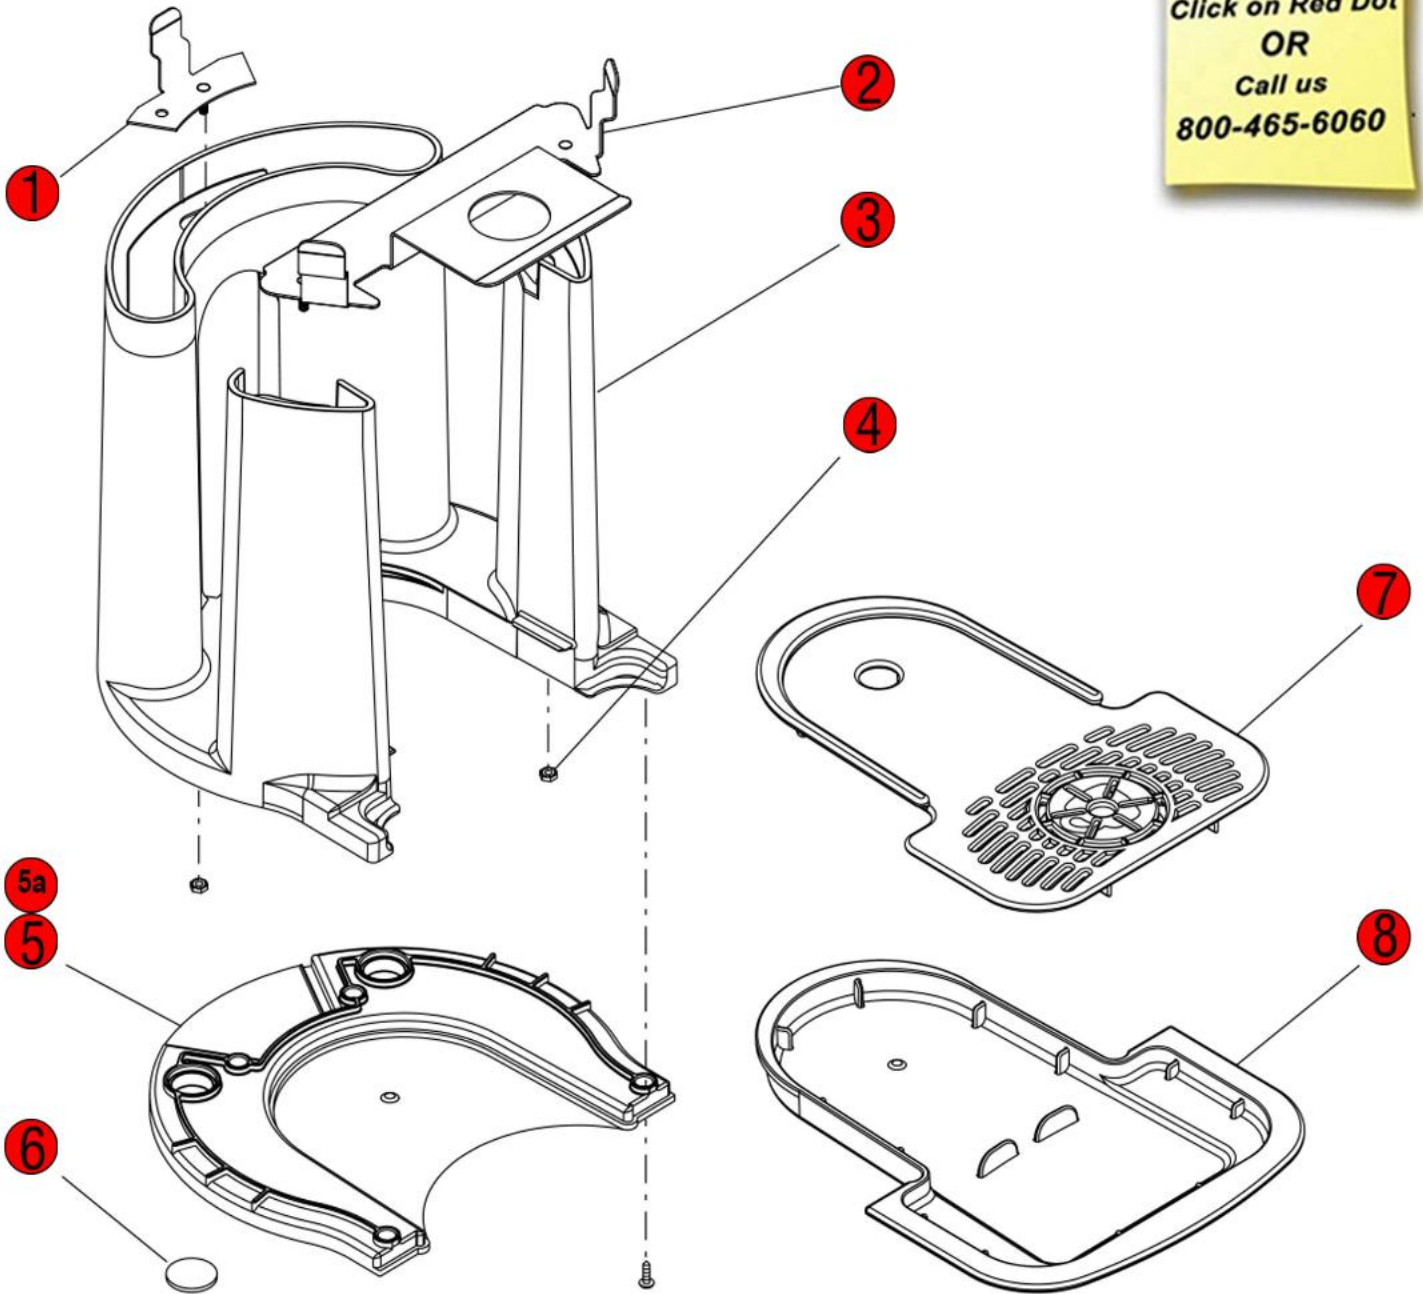

SERVER WITH STAND

Click on Red Dot
OR
Call us
800-465-6060

SERVER WITHOUT STAND

Click on Red Dot
OR
Call us
800-465-6060

STAND FOR SERVERS WITHOUT STAND

Click on Red Dot
OR
Call us
800-465-6060