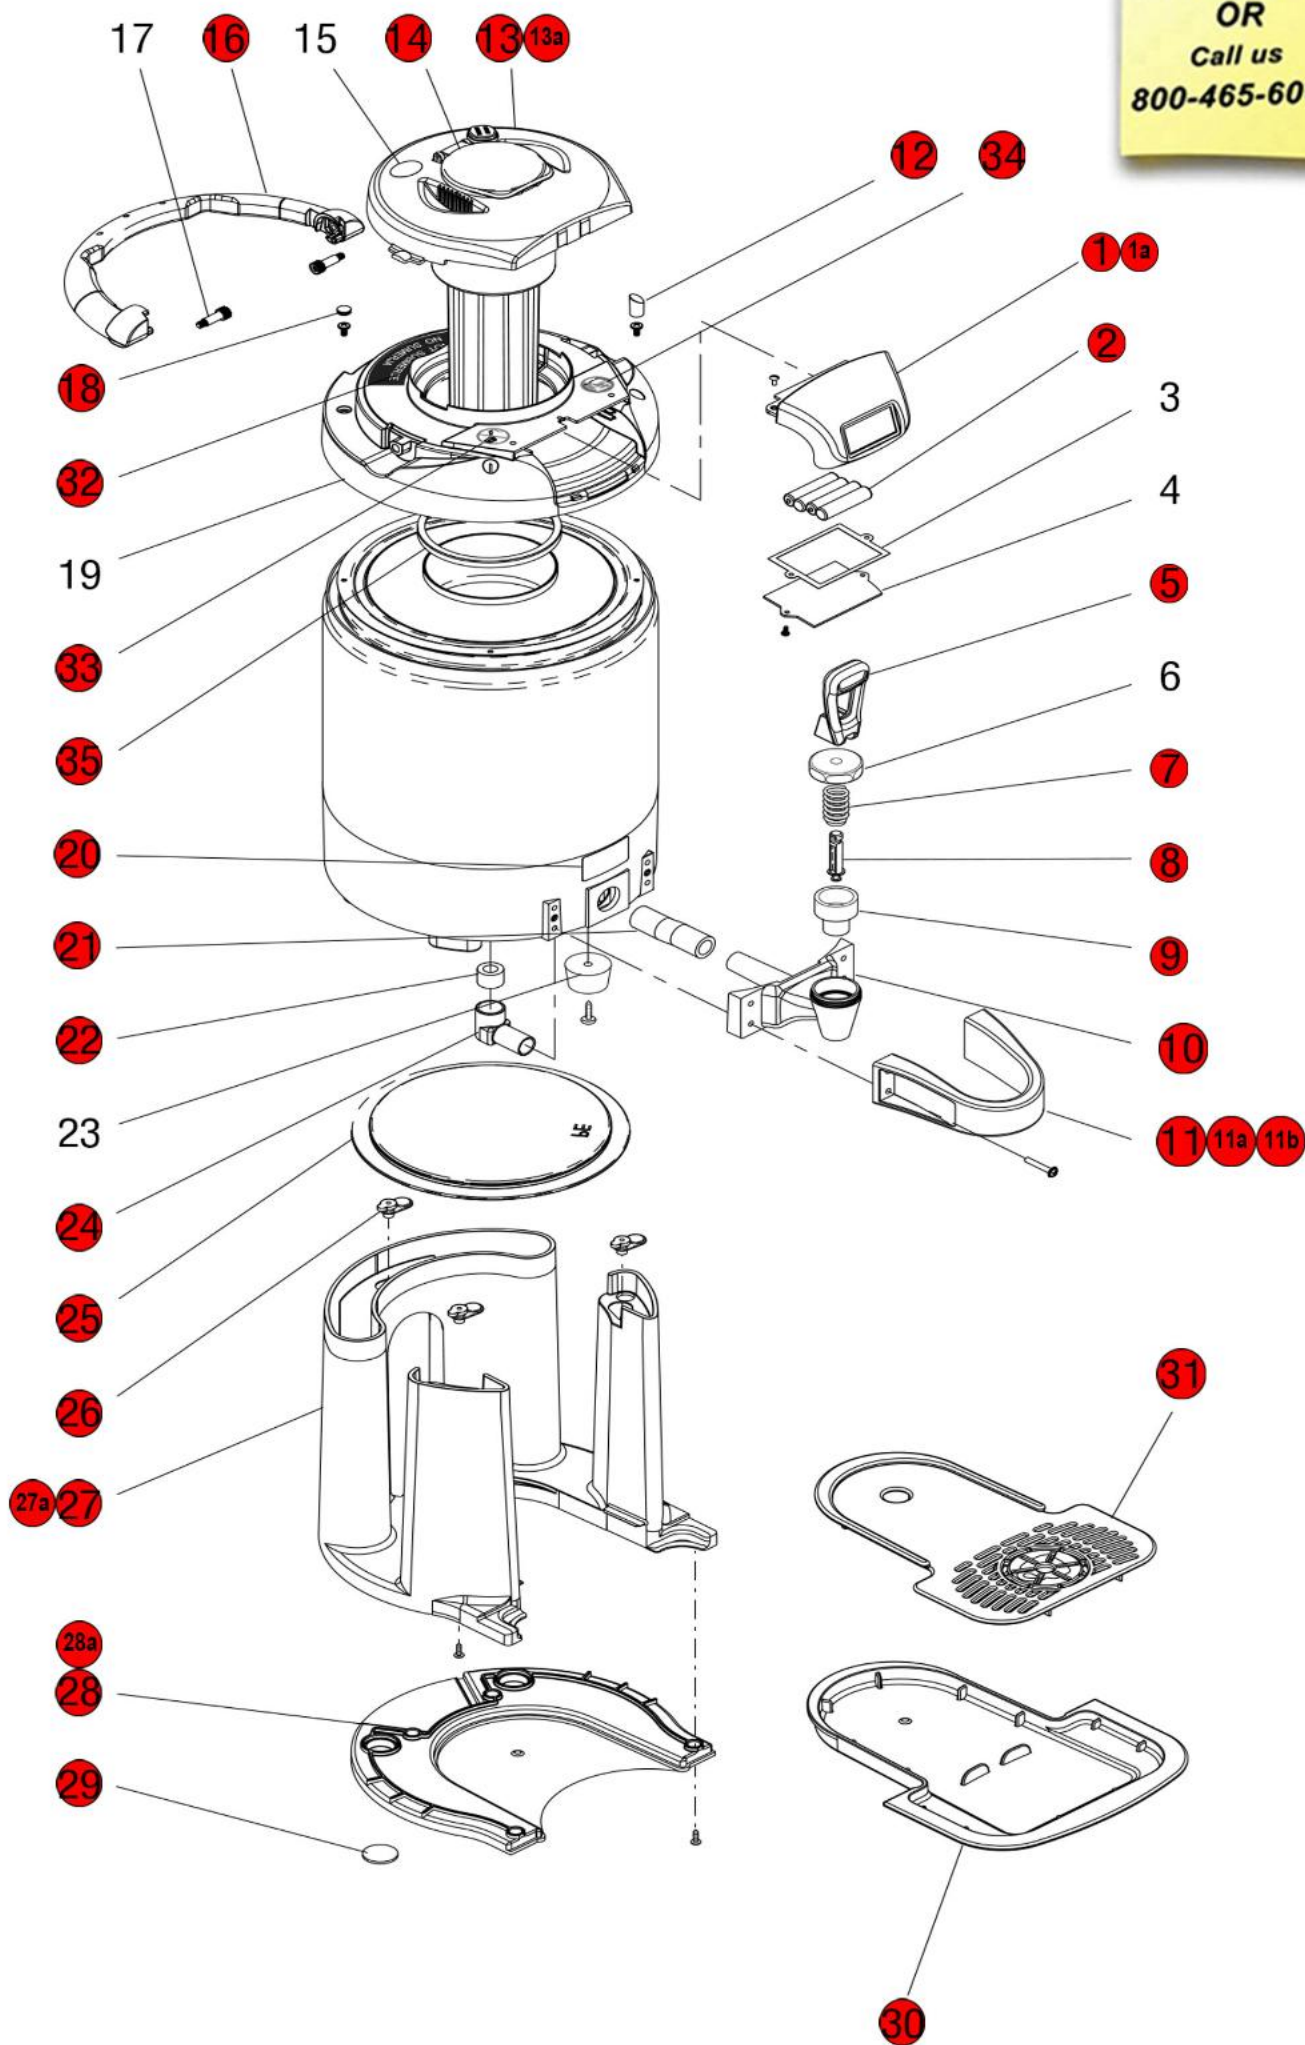

SERVER WITH STAND

Click on Red Dot
OR
Call us
800-465-6060

SERVER WITHOUT STAND

Click on Red Dot
OR
Call us
800-465-6060

STAND FOR SERVERS WITHOUT STAND

Click on Red Dot
OR
Call us
800-465-6060