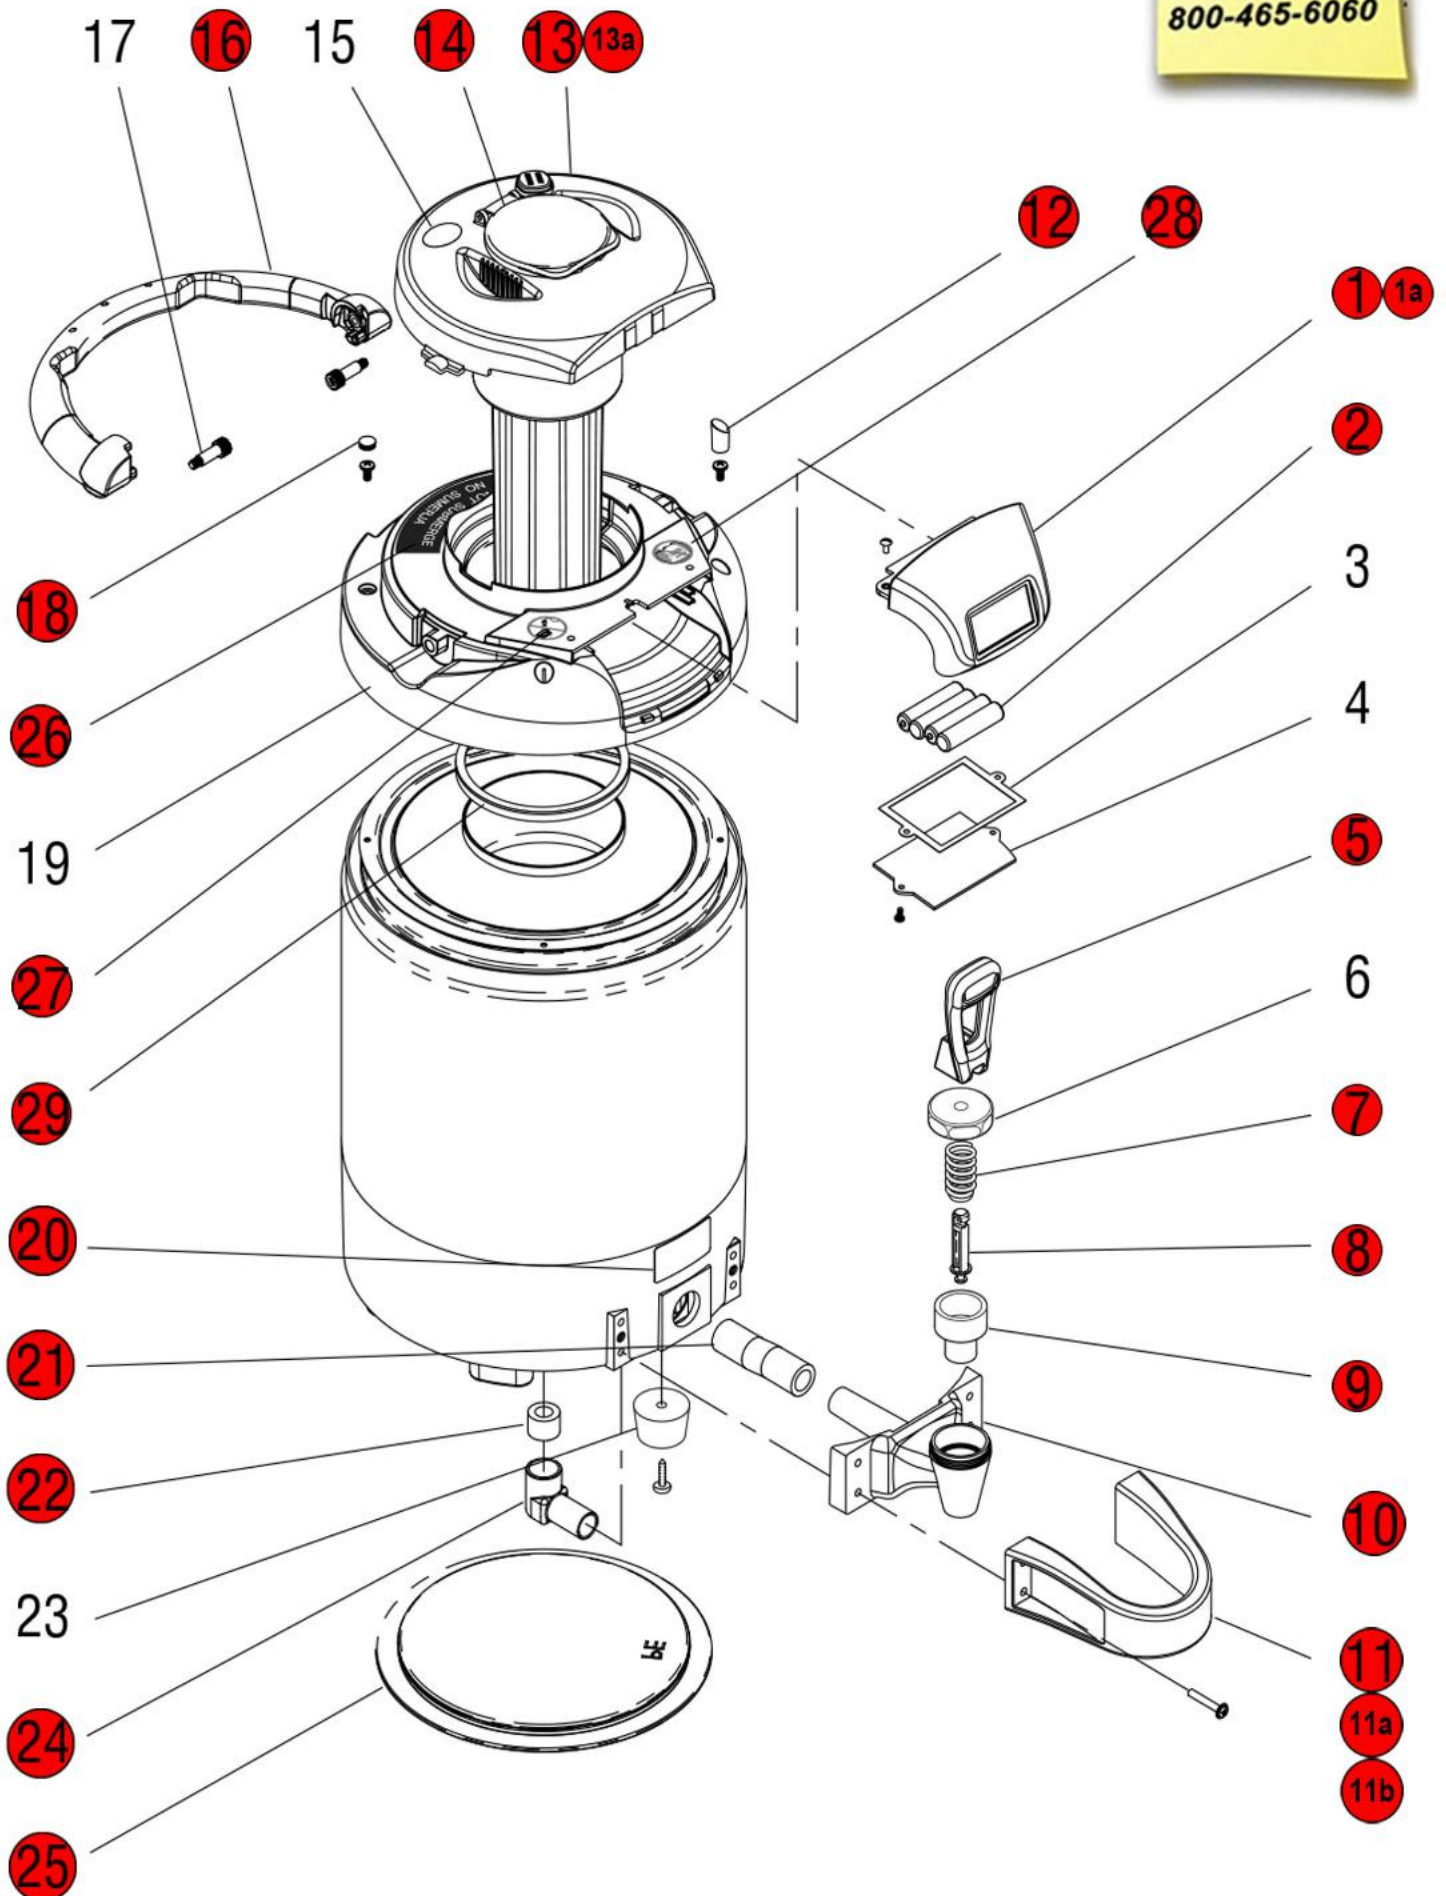

SERVER WITH STAND

Click on Red Dot
OR
Call us
800-465-6060

SERVER WITHOUT STAND

Click on Red Dot
OR
Call us
800-465-6060

STAND FOR SERVERS WITHOUT STAND

Click on Red Dot
OR
Call us
800-465-6060