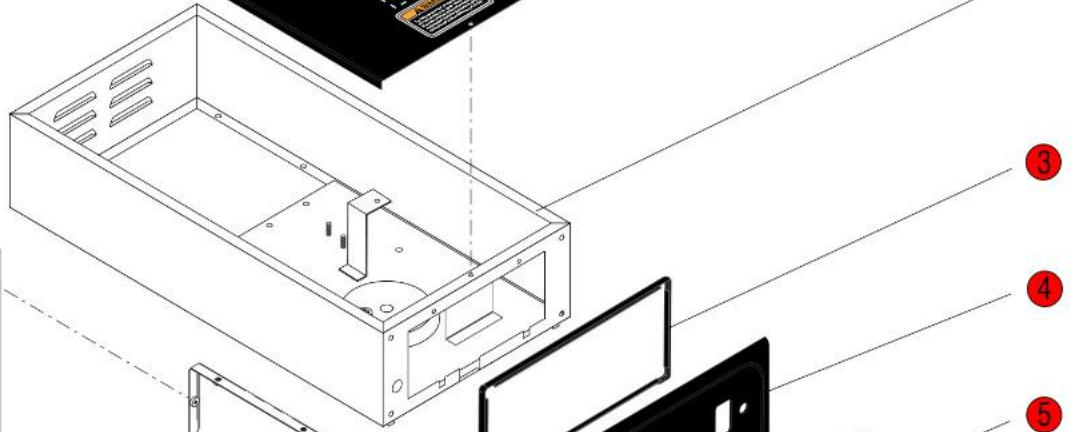

Click on Red Dot
OR
Call us
800-465-6060

Click on Red Dot
OR
Call us
800-465-6060

TB6/TB6Q

TB3/TB3Q

Optional Pouch Pack Funnel

Click on Red Dot
OR
Call us
800-465-6060

7 hole panels for use with new 75" inlet valve.
7 Holes
6 hole panels for Early Models

29" TB3Q TRUNK SHOWN

29" TB6Q TRUNK SHOWN

Click on Red Dot
OR
Call us
800-465-6060

TB6 & TB6Q

TB3 & TB3Q

ALL LP MODELS

MODELS BEFORE SERIAL NUMBER TU00233806

TB3