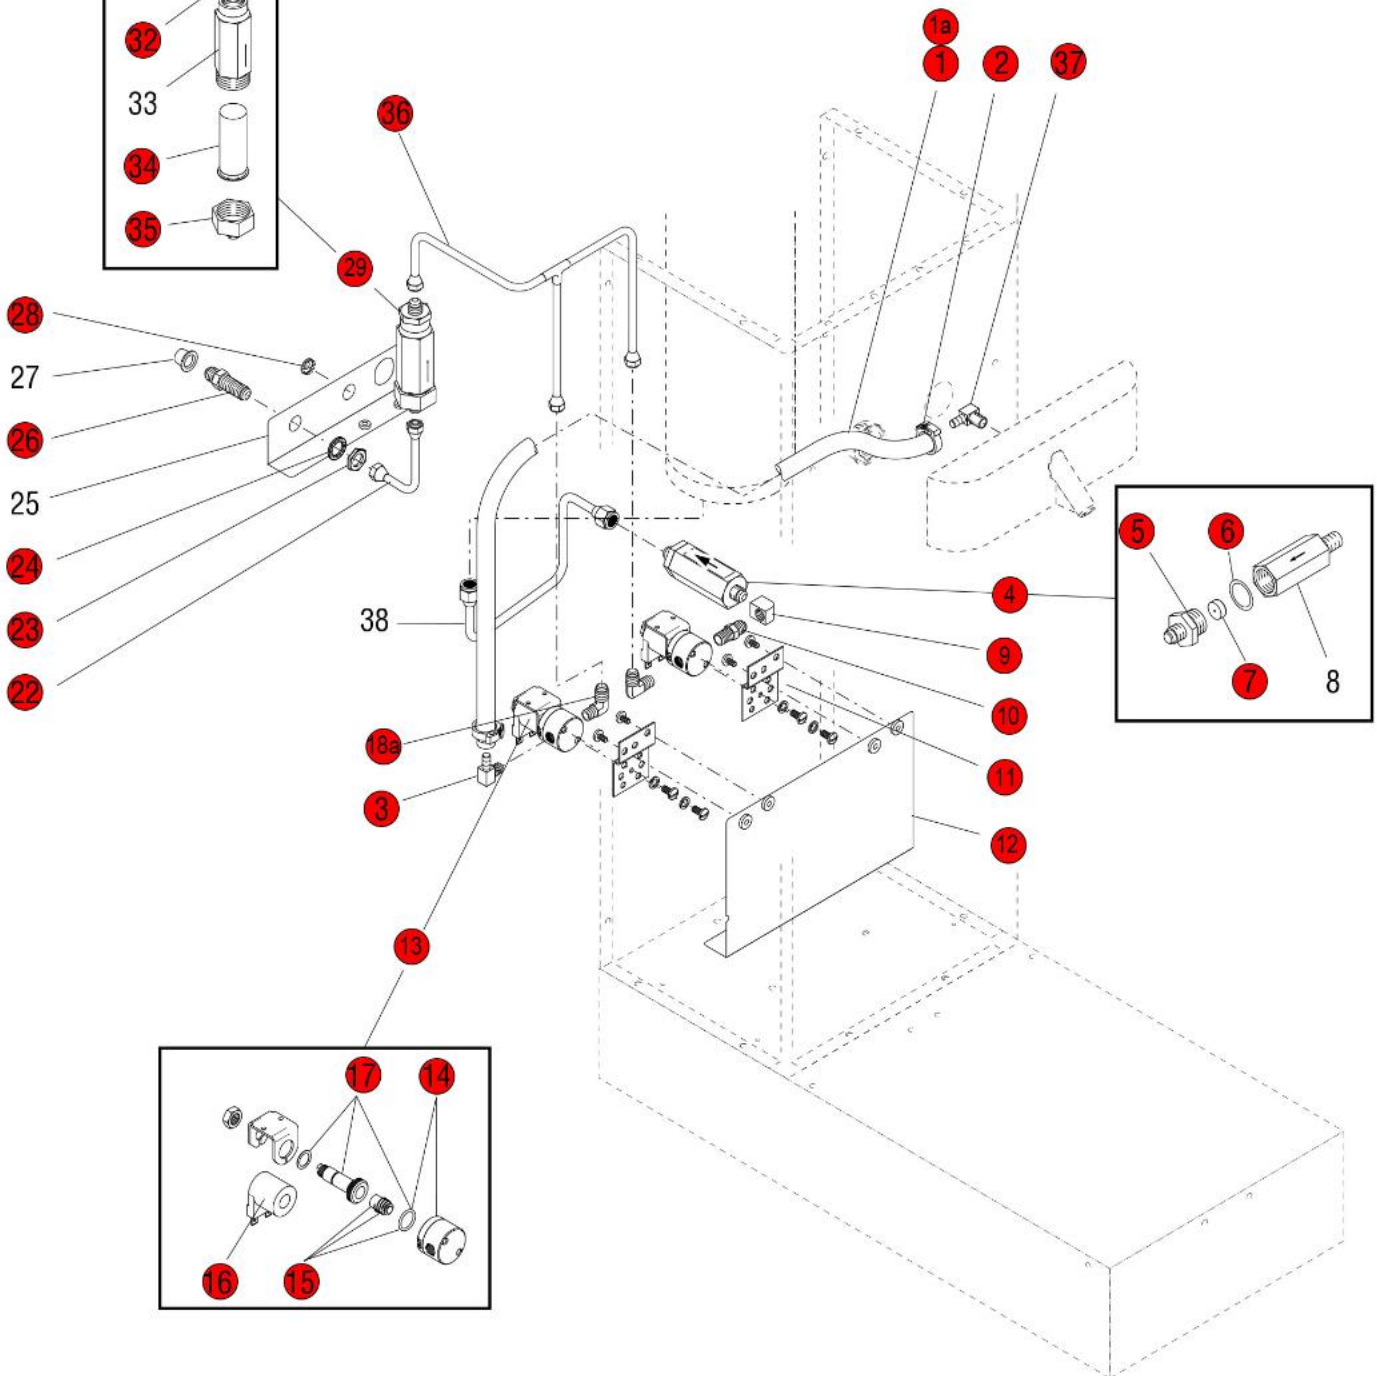

Click on Red Dot
OR
Call us
800-465-6060