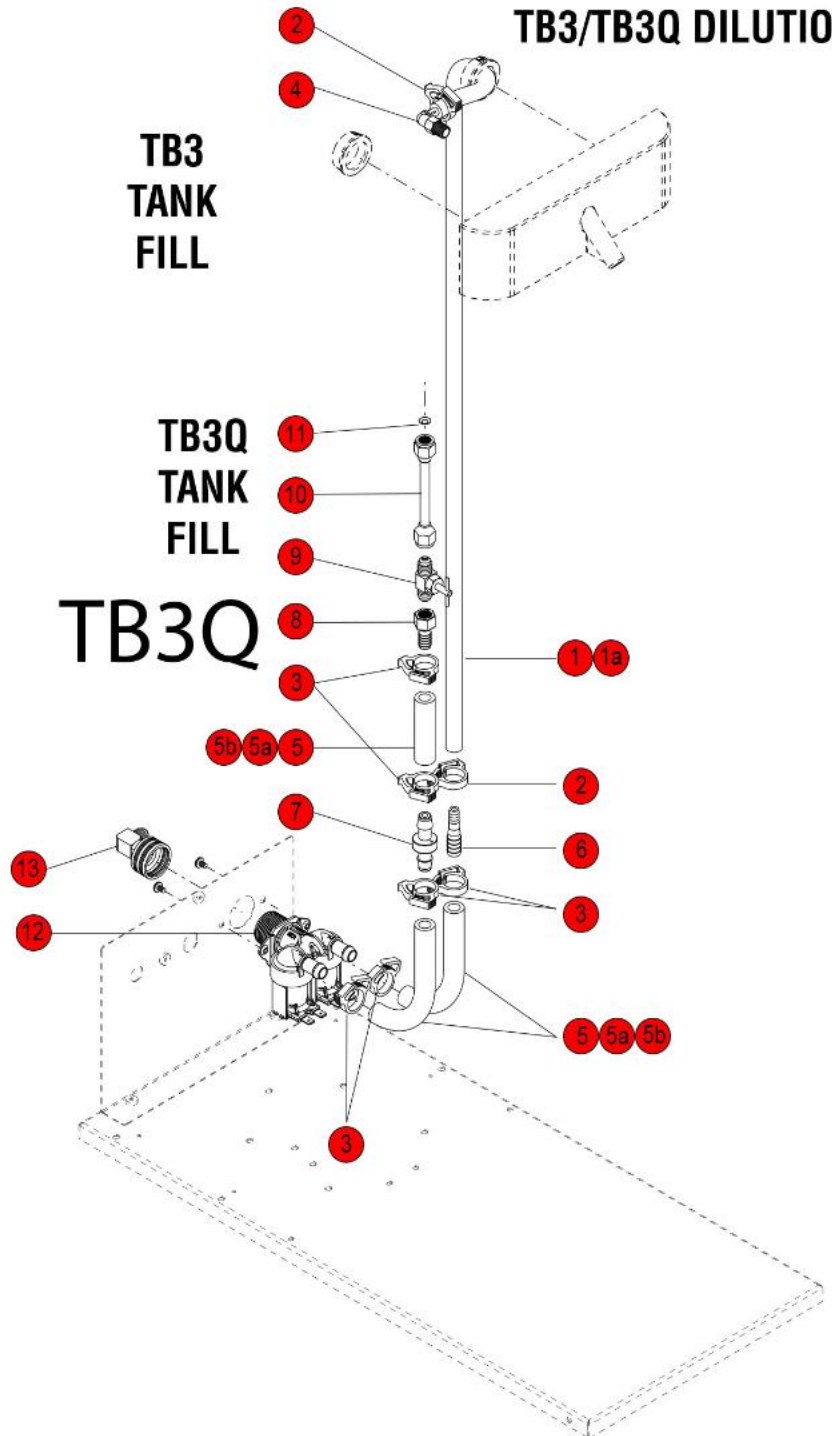

Click on Red Dot
OR
Call us
800-465-6060

Click on Red Dot
OR
Call us
800-465-6060

TB6/TB6Q

TB3/TB3Q

Optional Pouch Pack Funnel

Click on Red Dot
OR
Call us
800-465-6060

7 hole panels for use with new 75" inlet valve.
7 Holes
6 hole panels for Early Models

29" TB3Q TRUNK SHOWN

29" TB6Q TRUNK SHOWN

Click on Red Dot
OR
Call us
800-465-6060

TB6 & TB6Q

TB3 & TB3Q

ALL LP MODELS

MODELS BEFORE SERIAL NUMBER TU00233806

TB3

**TB3
TANK
FILL**

**TB3Q
TANK
FILL**

TB3/TB3Q DILUTION

**Click on Red Dot
OR
Call us
800-465-6060**

STARTING W/SERIAL NUMBER TU00233806

TB3
TANK
FILL

TB3/TB3Q DILUTION

TB3Q
TANK
FILL

LATER MODELS w/CHECK VALVE

*Click on Red Dot
OR
Call us
800-465-6060*

LATER MODELS w/CHECK VALVE

Click on Red Dot
OR
Call us
800-465-6060

TB6/TB6Q DILUTION

TB6Q TANK FILL

TB6
TANK
FILL

*Click on Red Dot
OR
Call us
800-465-6060*