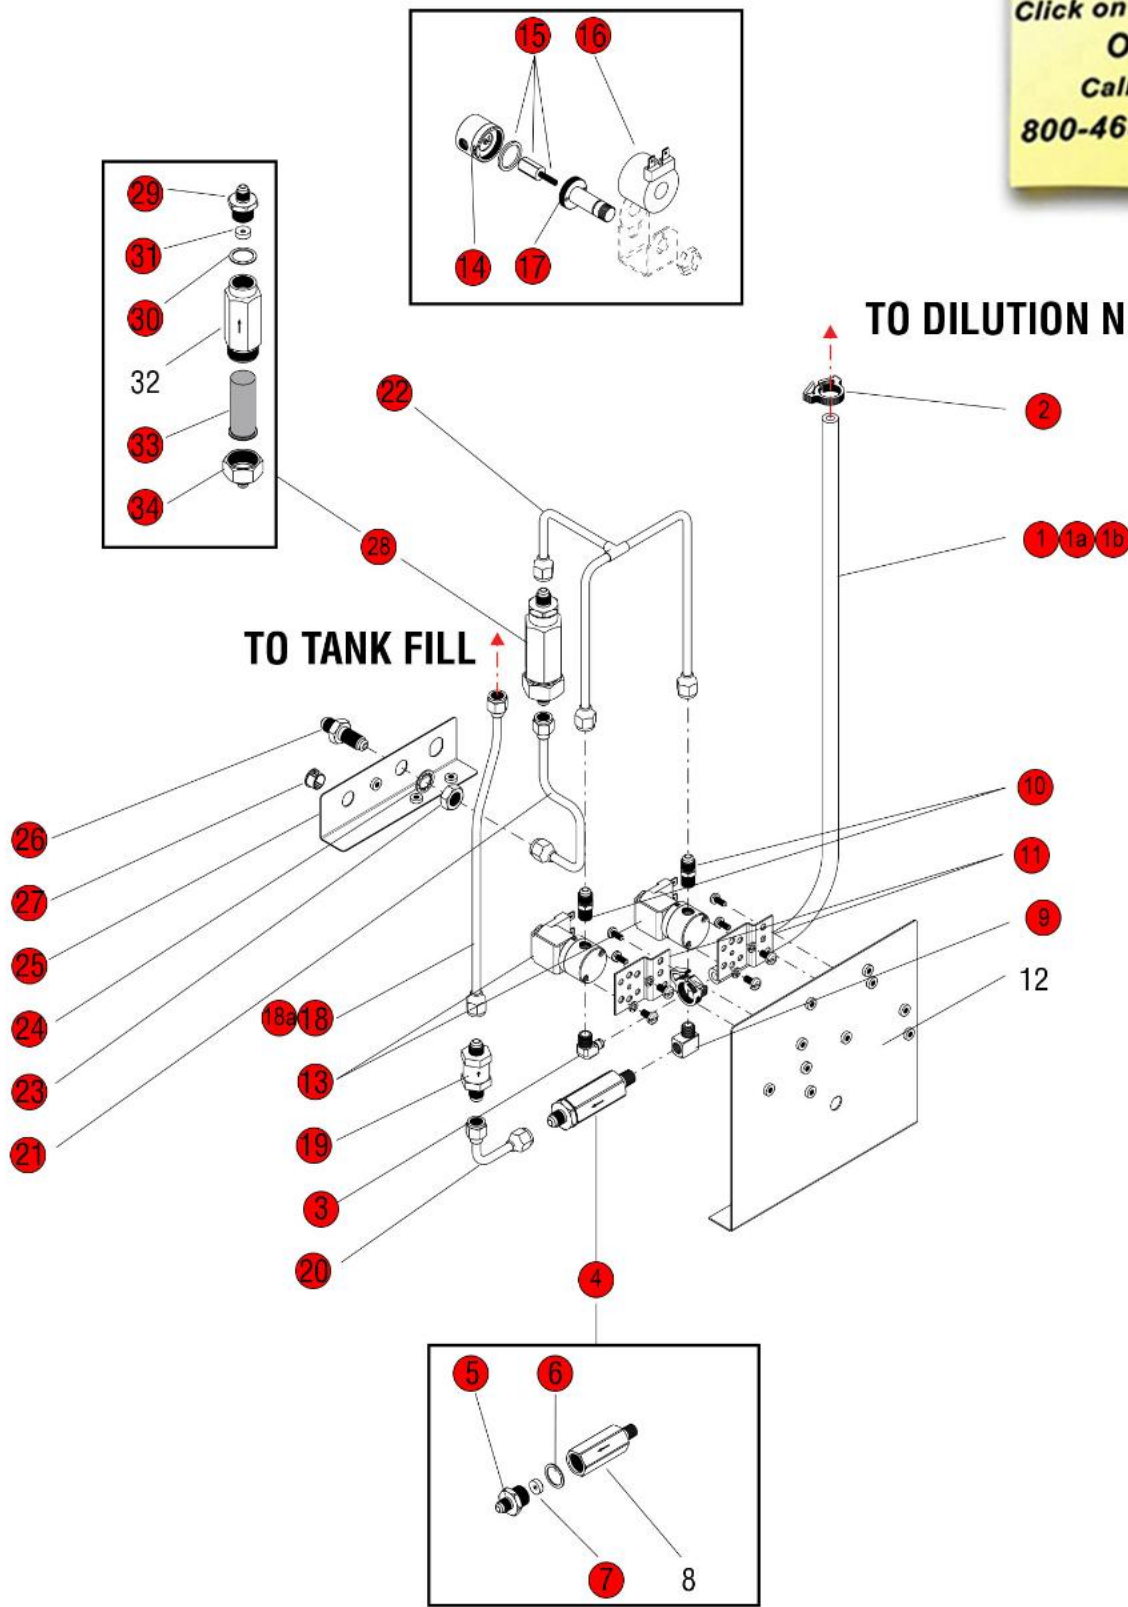

Click on Red Dot
OR
Call us
800-465-6060