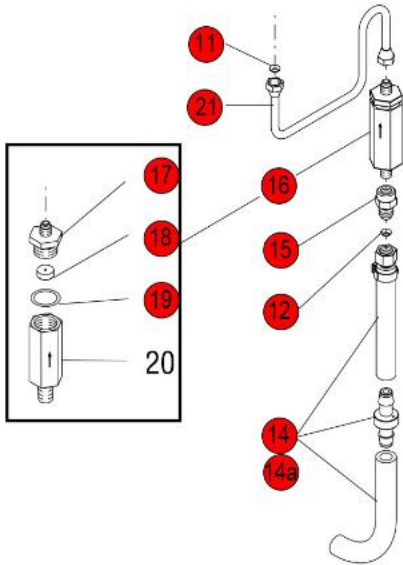

Click on Red Dot
OR
Call us
800-465-6060

Click on Red Dot
OR
Call us
800-465-6060

TB6/TB6Q

TB3/TB3Q

Optional Pouch Pack Funnel

Click on Red Dot
OR
Call us
800-465-6060

7 hole panels for use with new 75" inlet valve.
7 Holes
6 hole panels for Early Models

29" TB3Q TRUNK SHOWN

29" TB6Q TRUNK SHOWN

Click on Red Dot
OR
Call us
800-465-6060

TB6 & TB6Q

TB3 & TB3Q

ALL LP MODELS

MODELS BEFORE SERIAL NUMBER TU00233806

TB3

**TB3
TANK
FILL**

**TB3Q
TANK
FILL**

TB3/TB3Q DILUTION

**Click on Red Dot
OR
Call us
800-465-6060**

STARTING W/SERIAL NUMBER TU00233806

TB3
TANK
FILL

TB3/TB3Q DILUTION

TB3Q
TANK
FILL