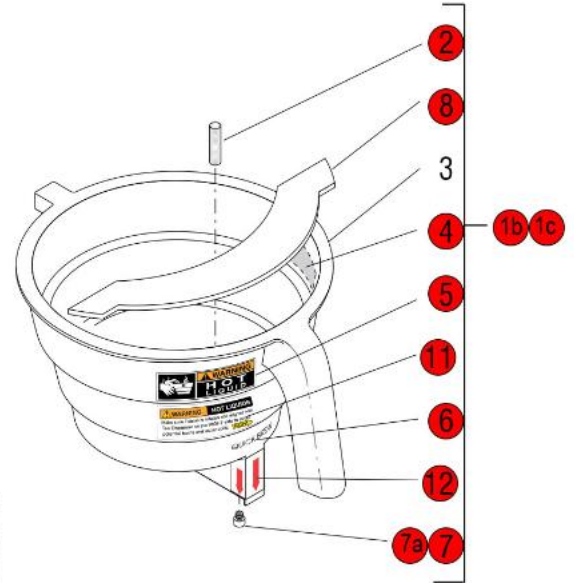

Click on Red Dot
OR
Call us
800-465-6060

Click on Red Dot
OR
Call us
800-465-6060

TB6/TB6Q

TB3/TB3Q

Optional Pouch Pack Funnel

Click on Red Dot
OR
Call us
800-465-6060

7 hole panels for use with new 75" inlet valve.
7 Holes
6 hole panels for Early Models

29" TB3Q TRUNK SHOWN

29" TB6Q TRUNK SHOWN

Click on Red Dot
OR
Call us
800-465-6060

TB6 & TB6Q

TB3 & TB3Q

ALL LP MODELS

MODELS BEFORE SERIAL NUMBER TU00233806

TB3