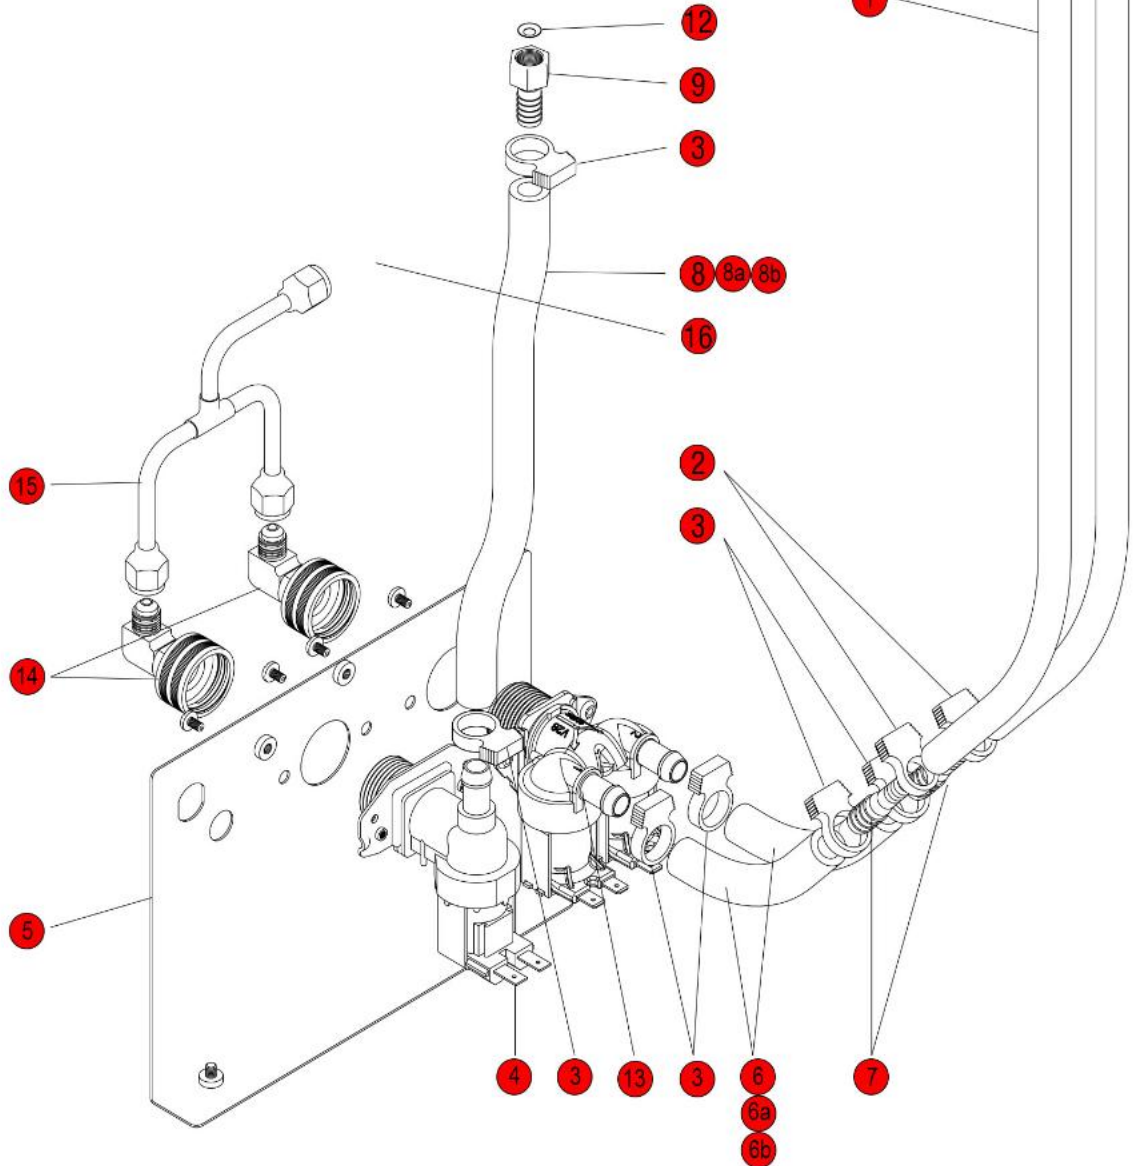

LATER MODELS w/CHECK VALVE

*Click on Red Dot
OR
Call us
800-465-6060*

LATER MODELS w/CHECK VALVE

Click on Red Dot
OR
Call us
800-465-6060

TB6/TB6Q DILUTION

TB6Q TANK FILL

TB6
TANK
FILL

*Click on Red Dot
OR
Call us
800-465-6060*