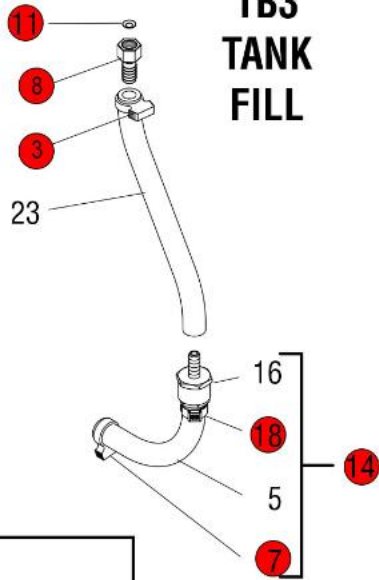

29" TB3Q TRUNK SHOWN

29" TB6Q TRUNK SHOWN

Click on Red Dot
OR
Call us
800-465-6060

TB6 & TB6Q

TB3 & TB3Q

ALL LP MODELS

MODELS BEFORE SERIAL NUMBER TU00233806

TB3

**TB3
TANK
FILL**

**TB3Q
TANK
FILL**

TB3/TB3Q DILUTION

**Click on Red Dot
OR
Call us
800-465-6060**

STARTING W/SERIAL NUMBER TU00233806

TB3
TANK
FILL

TB3/TB3Q DILUTION

TB3Q
TANK
FILL