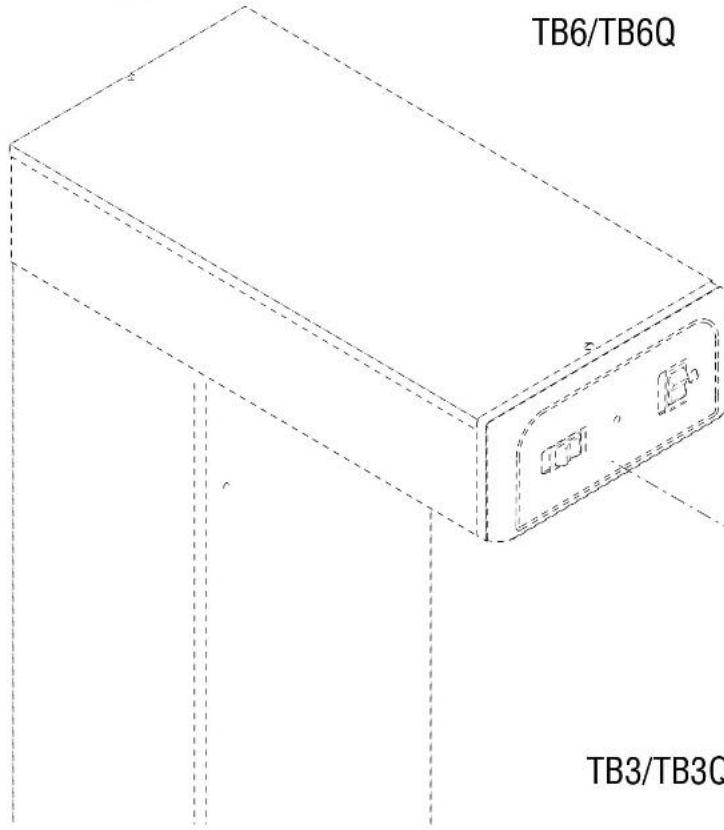

Click on Red Dot
OR
Call us
800-465-6060

Click on Red Dot
OR
Call us
800-465-6060

TB6/TB6Q

TB3/TB3Q

Optional Pouch Pack Funnel

Click on Red Dot
OR
Call us
800-465-6060

7 hole panels for use with new 75" inlet valve.
7 Holes
6 hole panels for Early Models

29" TB3Q TRUNK SHOWN

29" TB6Q TRUNK SHOWN

Click on Red Dot
OR
Call us
800-465-6060

TB6 & TB6Q

TB3 & TB3Q

ALL LP MODELS

MODELS BEFORE SERIAL NUMBER TU00233806

TB3