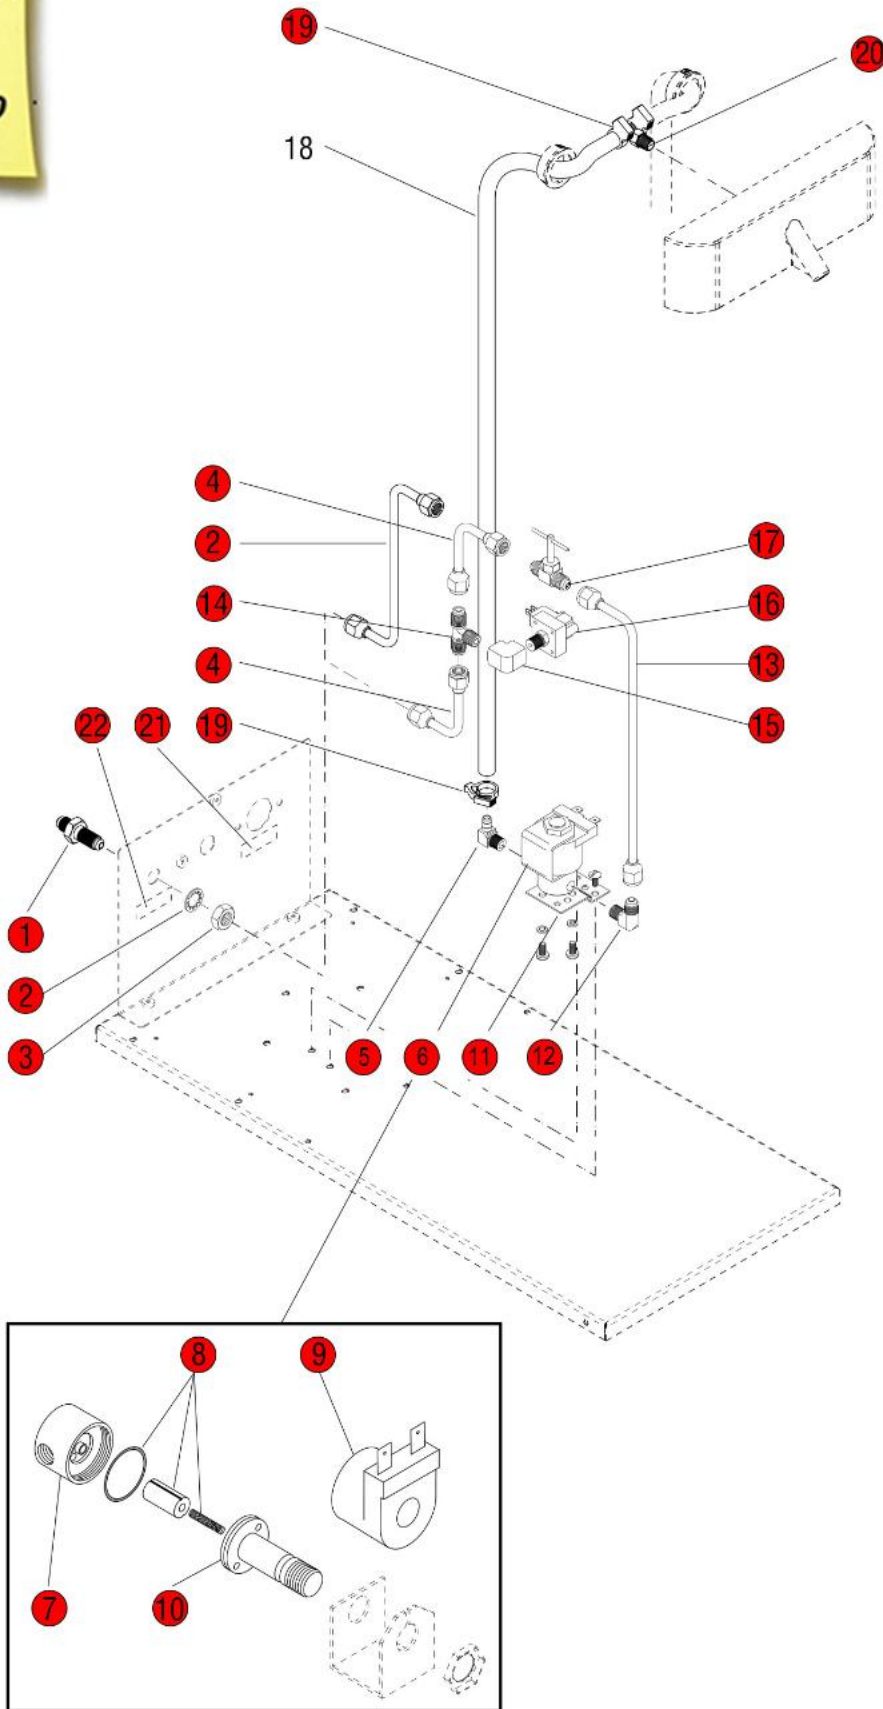

LATER MODELS w/CHECK VALVE

*Click on Red Dot
OR
Call us
800-465-6060*

LATER MODELS w/CHECK VALVE

Click on Red Dot
OR
Call us
800-465-6060

TB6/TB6Q DILUTION

TB6Q TANK FILL

TB6
TANK
FILL

*Click on Red Dot
OR
Call us
800-465-6060*