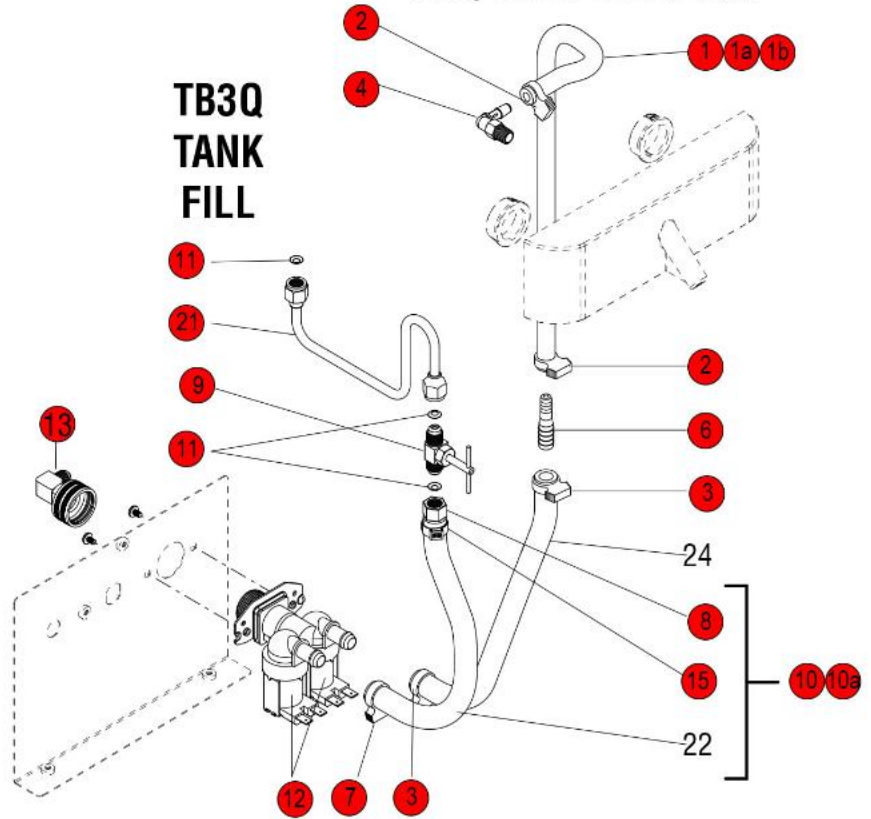

Click on Red Dot
OR
Call us
800-465-6060

Click on Red Dot
OR
Call us
800-465-6060

TB6/TB6Q

TB3/TB3Q

Optional Pouch Pack Funnel

Click on Red Dot
OR
Call us
800-465-6060

7 hole panels for use with new 75" inlet valve.
7 Holes
6 hole panels for Early Models

29" TB3Q TRUNK SHOWN

29" TB6Q TRUNK SHOWN

Click on Red Dot
OR
Call us
800-465-6060

TB6 & TB6Q

TB3 & TB3Q

ALL LP MODELS

MODELS BEFORE SERIAL NUMBER TU00233806

TB3

**TB3
TANK
FILL**

**TB3Q
TANK
FILL**

TB3/TB3Q DILUTION

**Click on Red Dot
OR
Call us
800-465-6060**

STARTING W/SERIAL NUMBER TU00233806

TB3
TANK
FILL

TB3/TB3Q DILUTION

TB3Q
TANK
FILL