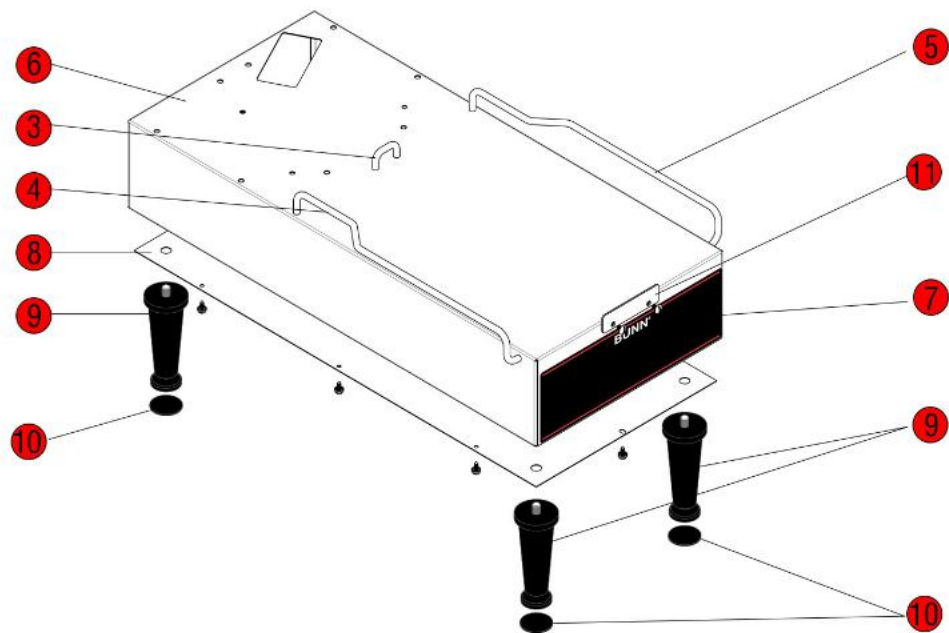

Click on Red Dot
OR
Call us
800-465-6060

Click on Red Dot
OR
Call us
800-465-6060

TB6/TB6Q

TB3/TB3Q

Optional Pouch Pack Funnel

Click on Red Dot
OR
Call us
800-465-6060

7 hole panels for use with new 75" inlet valve.
7 Holes
6 hole panels for Early Models

29" TB3Q TRUNK SHOWN

29" TB6Q TRUNK SHOWN

Click on Red Dot
OR
Call us
800-465-6060

TB6 & TB6Q

TB3 & TB3Q

ALL LP MODELS

MODELS BEFORE SERIAL NUMBER TU00233806

TB3