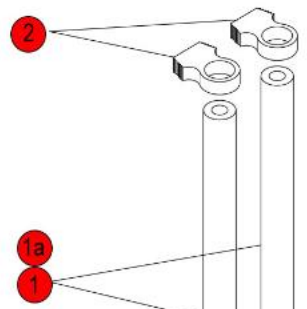

LATER MODELS w/CHECK VALVE

*Click on Red Dot
OR
Call us
800-465-6060*

LATER MODELS w/CHECK VALVE

Click on Red Dot
OR
Call us
800-465-6060

TB6/TB6Q DILUTION

TB6Q TANK FILL

TB6
TANK
FILL

*Click on Red Dot
OR
Call us
800-465-6060*