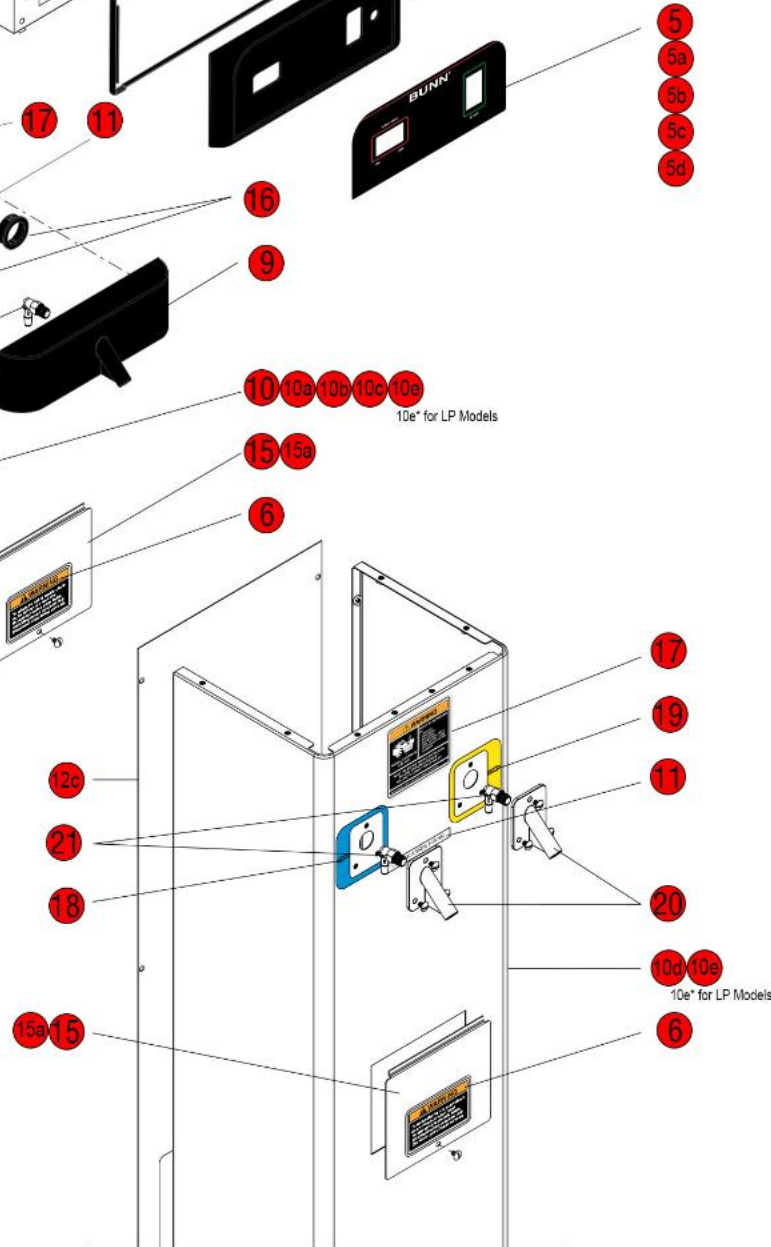

Click on Red Dot
OR
Call us
800-465-6060

Click on Red Dot
OR
Call us
800-465-6060

TB6/TB6Q

TB3/TB3Q

Optional Pouch Pack Funnel

Click on Red Dot
OR
Call us
800-465-6060

7 hole panels for use with new 75" inlet valve.
7 Holes
6 hole panels for Early Models

29" TB3Q TRUNK SHOWN

29" TB6Q TRUNK SHOWN

Click on Red Dot
OR
Call us
800-465-6060

TB6 & TB6Q

TB3 & TB3Q

ALL LP MODELS

MODELS BEFORE SERIAL NUMBER TU00233806

TB3