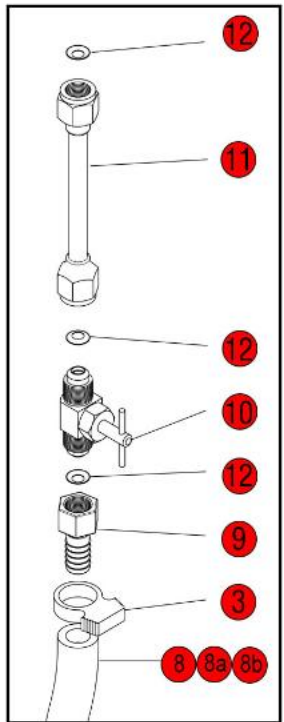

29" TB3Q TRUNK SHOWN

29" TB6Q TRUNK SHOWN

Click on Red Dot
OR
Call us
800-465-6060

TB6 & TB6Q

TB3 & TB3Q

ALL LP MODELS

MODELS BEFORE SERIAL NUMBER TU00233806

TB3

LATER MODELS w/CHECK VALVE

*Click on Red Dot
OR
Call us
800-465-6060*

LATER MODELS w/CHECK VALVE

Click on Red Dot
OR
Call us
800-465-6060

TB6/TB6Q DILUTION

TB6Q TANK FILL

TB6
TANK
FILL

*Click on Red Dot
OR
Call us
800-465-6060*