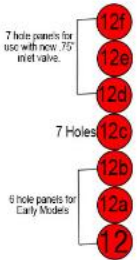

Click on Red Dot
OR
Call us
800-465-6060

Click on Red Dot
OR
Call us
800-465-6060

TB6/TB6Q

TB3/TB3Q

Optional Pouch Pack Funnel

Click on Red Dot
OR
Call us
800-465-6060

7 hole panels for use with new 75" inlet valve.
7 Holes
6 hole panels for Early Models

29" TB3Q TRUNK SHOWN

29" TB6Q TRUNK SHOWN

Click on Red Dot
OR
Call us
800-465-6060

TB6 & TB6Q

TB3 & TB3Q

ALL LP MODELS

MODELS BEFORE SERIAL NUMBER TU00233806

TB3