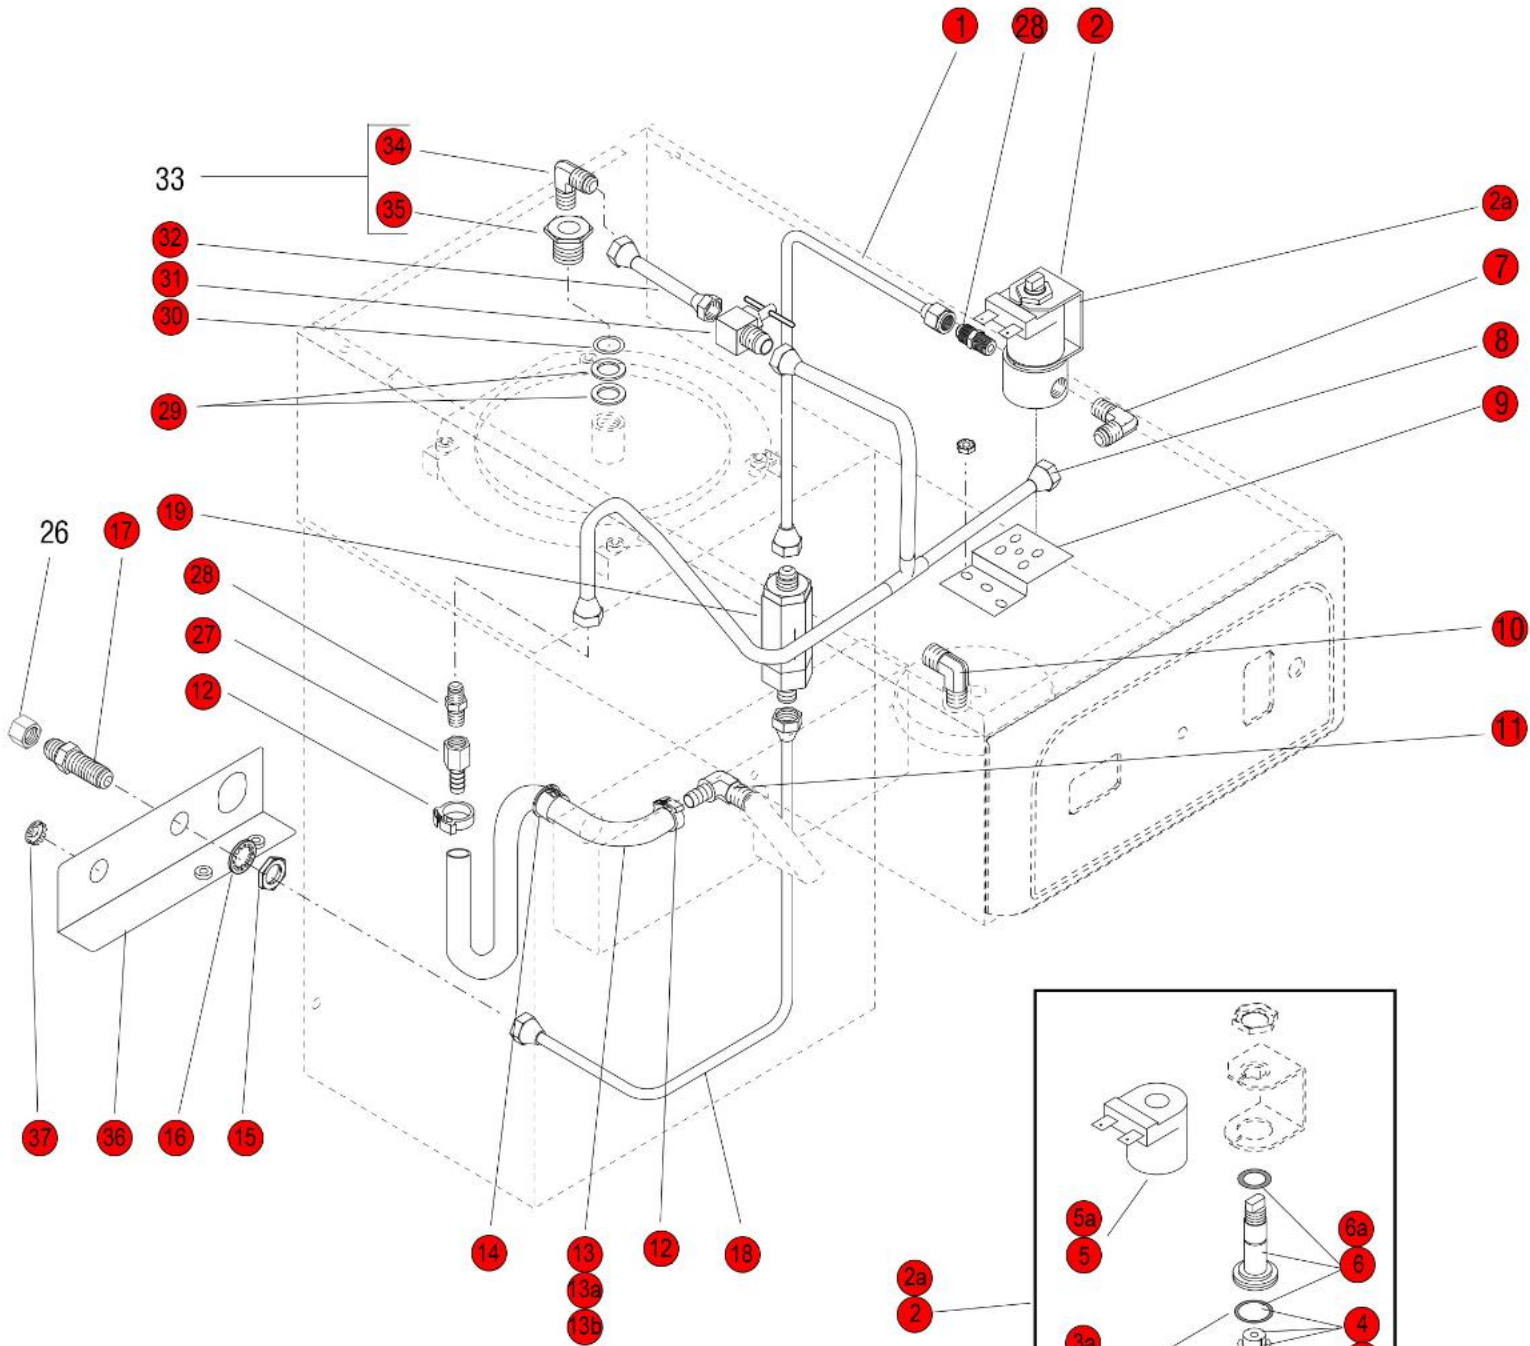

Click on Red Dot
OR
Call us
800-465-6060

Optional Quick Disconnect