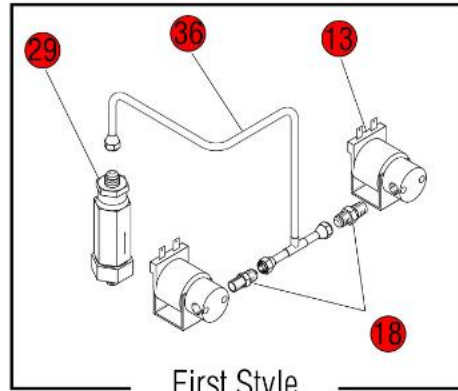

Click on Red Dot
OR
Call us
800-465-6060