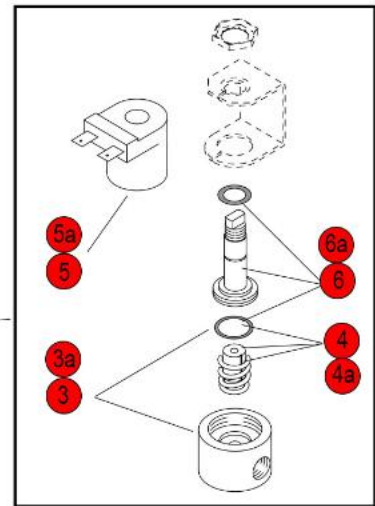

LATER MODELS w/CHECK VALVE

*Click on Red Dot
OR
Call us
800-465-6060*

LATER MODELS w/CHECK VALVE

Click on Red Dot
OR
Call us
800-465-6060

TB6/TB6Q DILUTION

TB6Q TANK FILL

TB6
TANK
FILL

*Click on Red Dot
OR
Call us
800-465-6060*