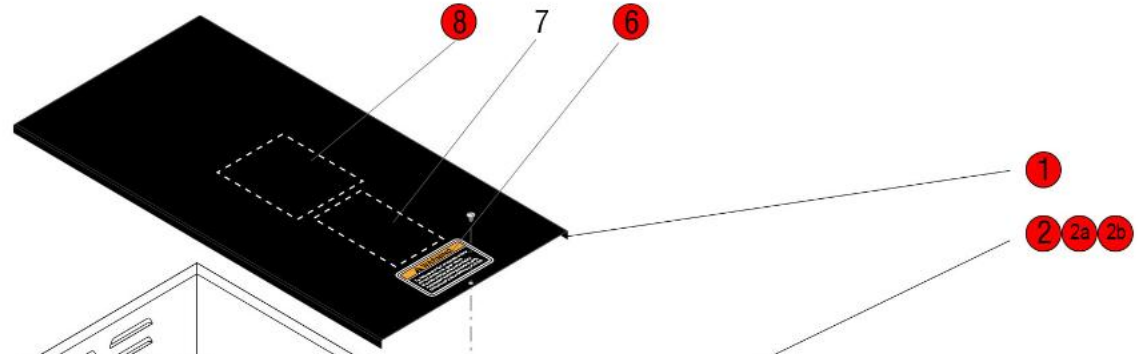

Click on Red Dot
OR
Call us
800-465-6060

Click on Red Dot
OR
Call us
800-465-6060

TB6/TB6Q

TB3/TB3Q

Optional Pouch Pack Funnel

Click on Red Dot
OR
Call us
800-465-6060

7 hole panels for use with new 75" inlet valve.
7 Holes
6 hole panels for Early Models

29" TB3Q TRUNK SHOWN

29" TB6Q TRUNK SHOWN

Click on Red Dot
OR
Call us
800-465-6060

TB6 & TB6Q

TB3 & TB3Q

ALL LP MODELS

MODELS BEFORE SERIAL NUMBER TU00233806

TB3