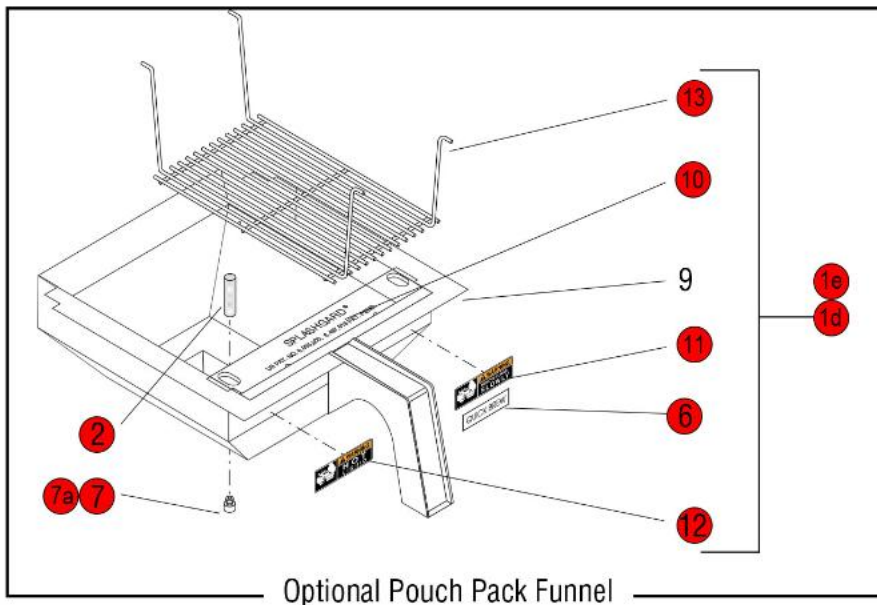

Click on Red Dot
OR
Call us
800-465-6060

Click on Red Dot
OR
Call us
800-465-6060

TB6/TB6Q

TB3/TB3Q

Optional Pouch Pack Funnel

Click on Red Dot
OR
Call us
800-465-6060

7 hole panels for use with new 75" inlet valve.
7 Holes
6 hole panels for Early Models

29" TB3Q TRUNK SHOWN

29" TB6Q TRUNK SHOWN

Click on Red Dot
OR
Call us
800-465-6060

TB6 & TB6Q

TB3 & TB3Q

ALL LP MODELS

MODELS BEFORE SERIAL NUMBER TU00233806

TB3