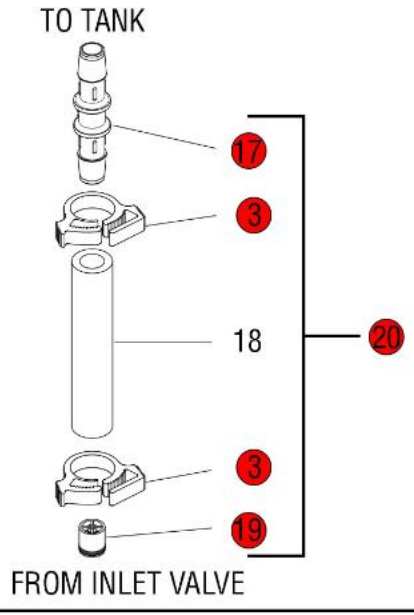

LATER MODELS w/CHECK VALVE