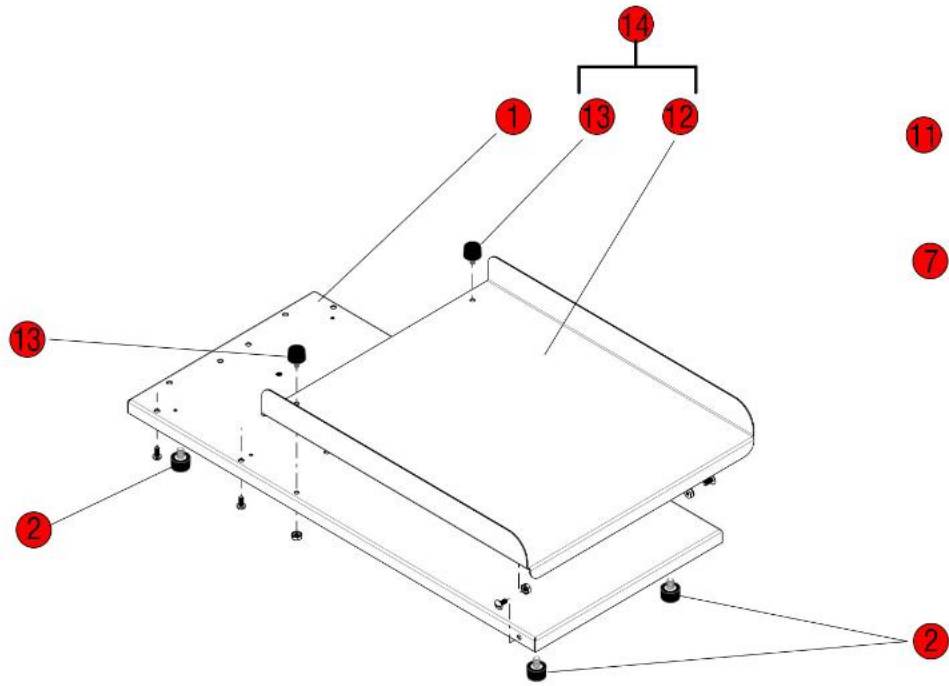

Click on Red Dot
OR
Call us
800-465-6060

Click on Red Dot
OR
Call us
800-465-6060

TB6/TB6Q

TB3/TB3Q

Optional Pouch Pack Funnel

Click on Red Dot
OR
Call us
800-465-6060

7 hole panels for use with new 75" inlet valve.
7 Holes
6 hole panels for Early Models

29" TB3Q TRUNK SHOWN

29" TB6Q TRUNK SHOWN

Click on Red Dot
OR
Call us
800-465-6060

TB6 & TB6Q

TB3 & TB3Q

ALL LP MODELS

MODELS BEFORE SERIAL NUMBER TU00233806

TB3

**TB3
TANK
FILL**

**TB3Q
TANK
FILL**

TB3/TB3Q DILUTION

**Click on Red Dot
OR
Call us
800-465-6060**

STARTING W/SERIAL NUMBER TU00233806

TB3
TANK
FILL

TB3/TB3Q DILUTION

TB3Q
TANK
FILL