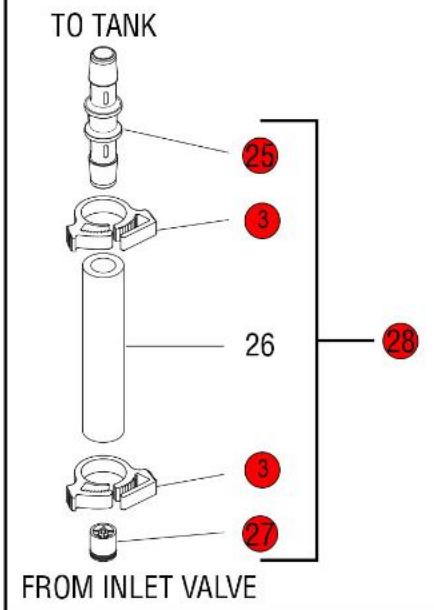

LATER MODELS w/CHECK VALVE

*Click on Red Dot
OR
Call us
800-465-6060*