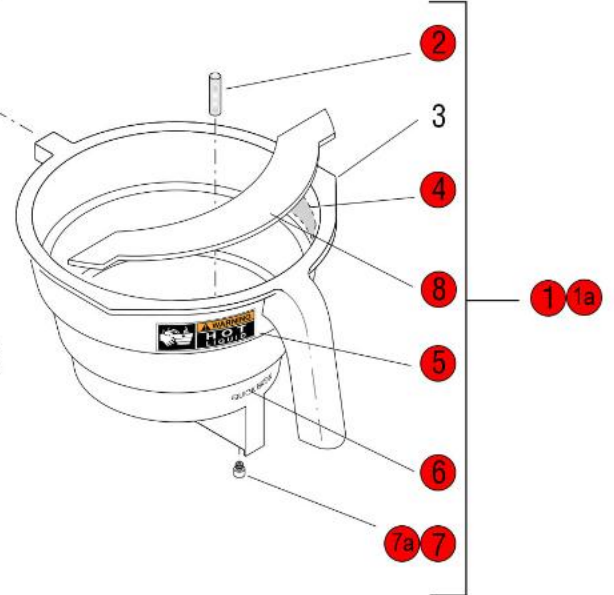

Click on Red Dot
OR
Call us
800-465-6060

Click on Red Dot
OR
Call us
800-465-6060

TB6/TB6Q

TB3/TB3Q

Optional Pouch Pack Funnel

Click on Red Dot
OR
Call us
800-465-6060

7 hole panels for use with new 75" inlet valve.
7 Holes
6 hole panels for Early Models

29" TB3Q TRUNK SHOWN

29" TB6Q TRUNK SHOWN

Click on Red Dot
OR
Call us
800-465-6060

TB6 & TB6Q

TB3 & TB3Q

ALL LP MODELS

MODELS BEFORE SERIAL NUMBER TU00233806

TB3