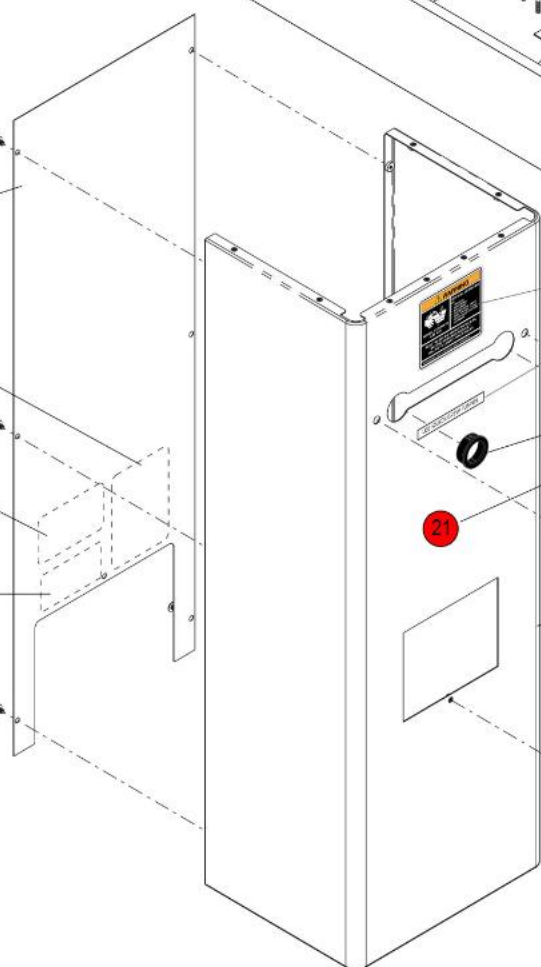

Click on Red Dot
OR
Call us
800-465-6060

Click on Red Dot
OR
Call us
800-465-6060

TB6/TB6Q

TB3/TB3Q

Optional Pouch Pack Funnel

Click on Red Dot
OR
Call us
800-465-6060

7 hole panels for use with new 75" inlet valve.
7 Holes
6 hole panels for Early Models

29" TB3Q TRUNK SHOWN

29" TB6Q TRUNK SHOWN

Click on Red Dot
OR
Call us
800-465-6060

TB6 & TB6Q

TB3 & TB3Q

ALL LP MODELS

MODELS BEFORE SERIAL NUMBER TU00233806

TB3