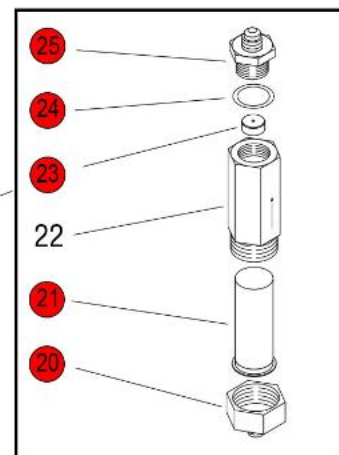

29" TB3Q TRUNK SHOWN

29" TB6Q TRUNK SHOWN

Click on Red Dot
OR
Call us
800-465-6060

TB6 & TB6Q

TB3 & TB3Q

ALL LP MODELS

MODELS BEFORE SERIAL NUMBER TU00233806

TB3

LATER MODELS w/CHECK VALVE

*Click on Red Dot
OR
Call us
800-465-6060*

LATER MODELS w/CHECK VALVE

Click on Red Dot
OR
Call us
800-465-6060

TB6/TB6Q DILUTION

TB6Q TANK FILL

TB6
TANK
FILL

*Click on Red Dot
OR
Call us
800-465-6060*