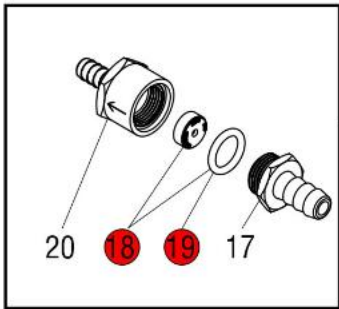

29" TB3Q TRUNK SHOWN

29" TB6Q TRUNK SHOWN

Click on Red Dot
OR
Call us
800-465-6060

TB6 & TB6Q

TB3 & TB3Q

ALL LP MODELS

MODELS BEFORE SERIAL NUMBER TU00233806

TB3

**TB3
TANK
FILL**

**TB3Q
TANK
FILL**

TB3/TB3Q DILUTION

**Click on Red Dot
OR
Call us
800-465-6060**

STARTING W/SERIAL NUMBER TU00233806

TB3
TANK
FILL

TB3/TB3Q DILUTION

TB3Q
TANK
FILL