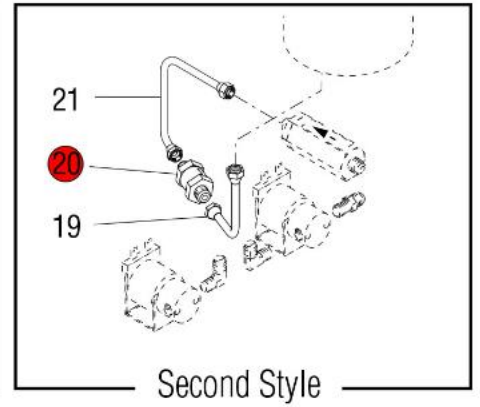

Click on Red Dot
OR
Call us
800-465-6060