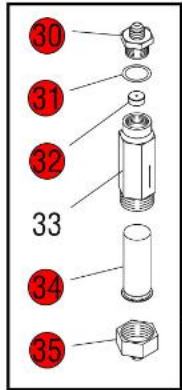

Click on Red Dot
OR
Call us
800-465-6060