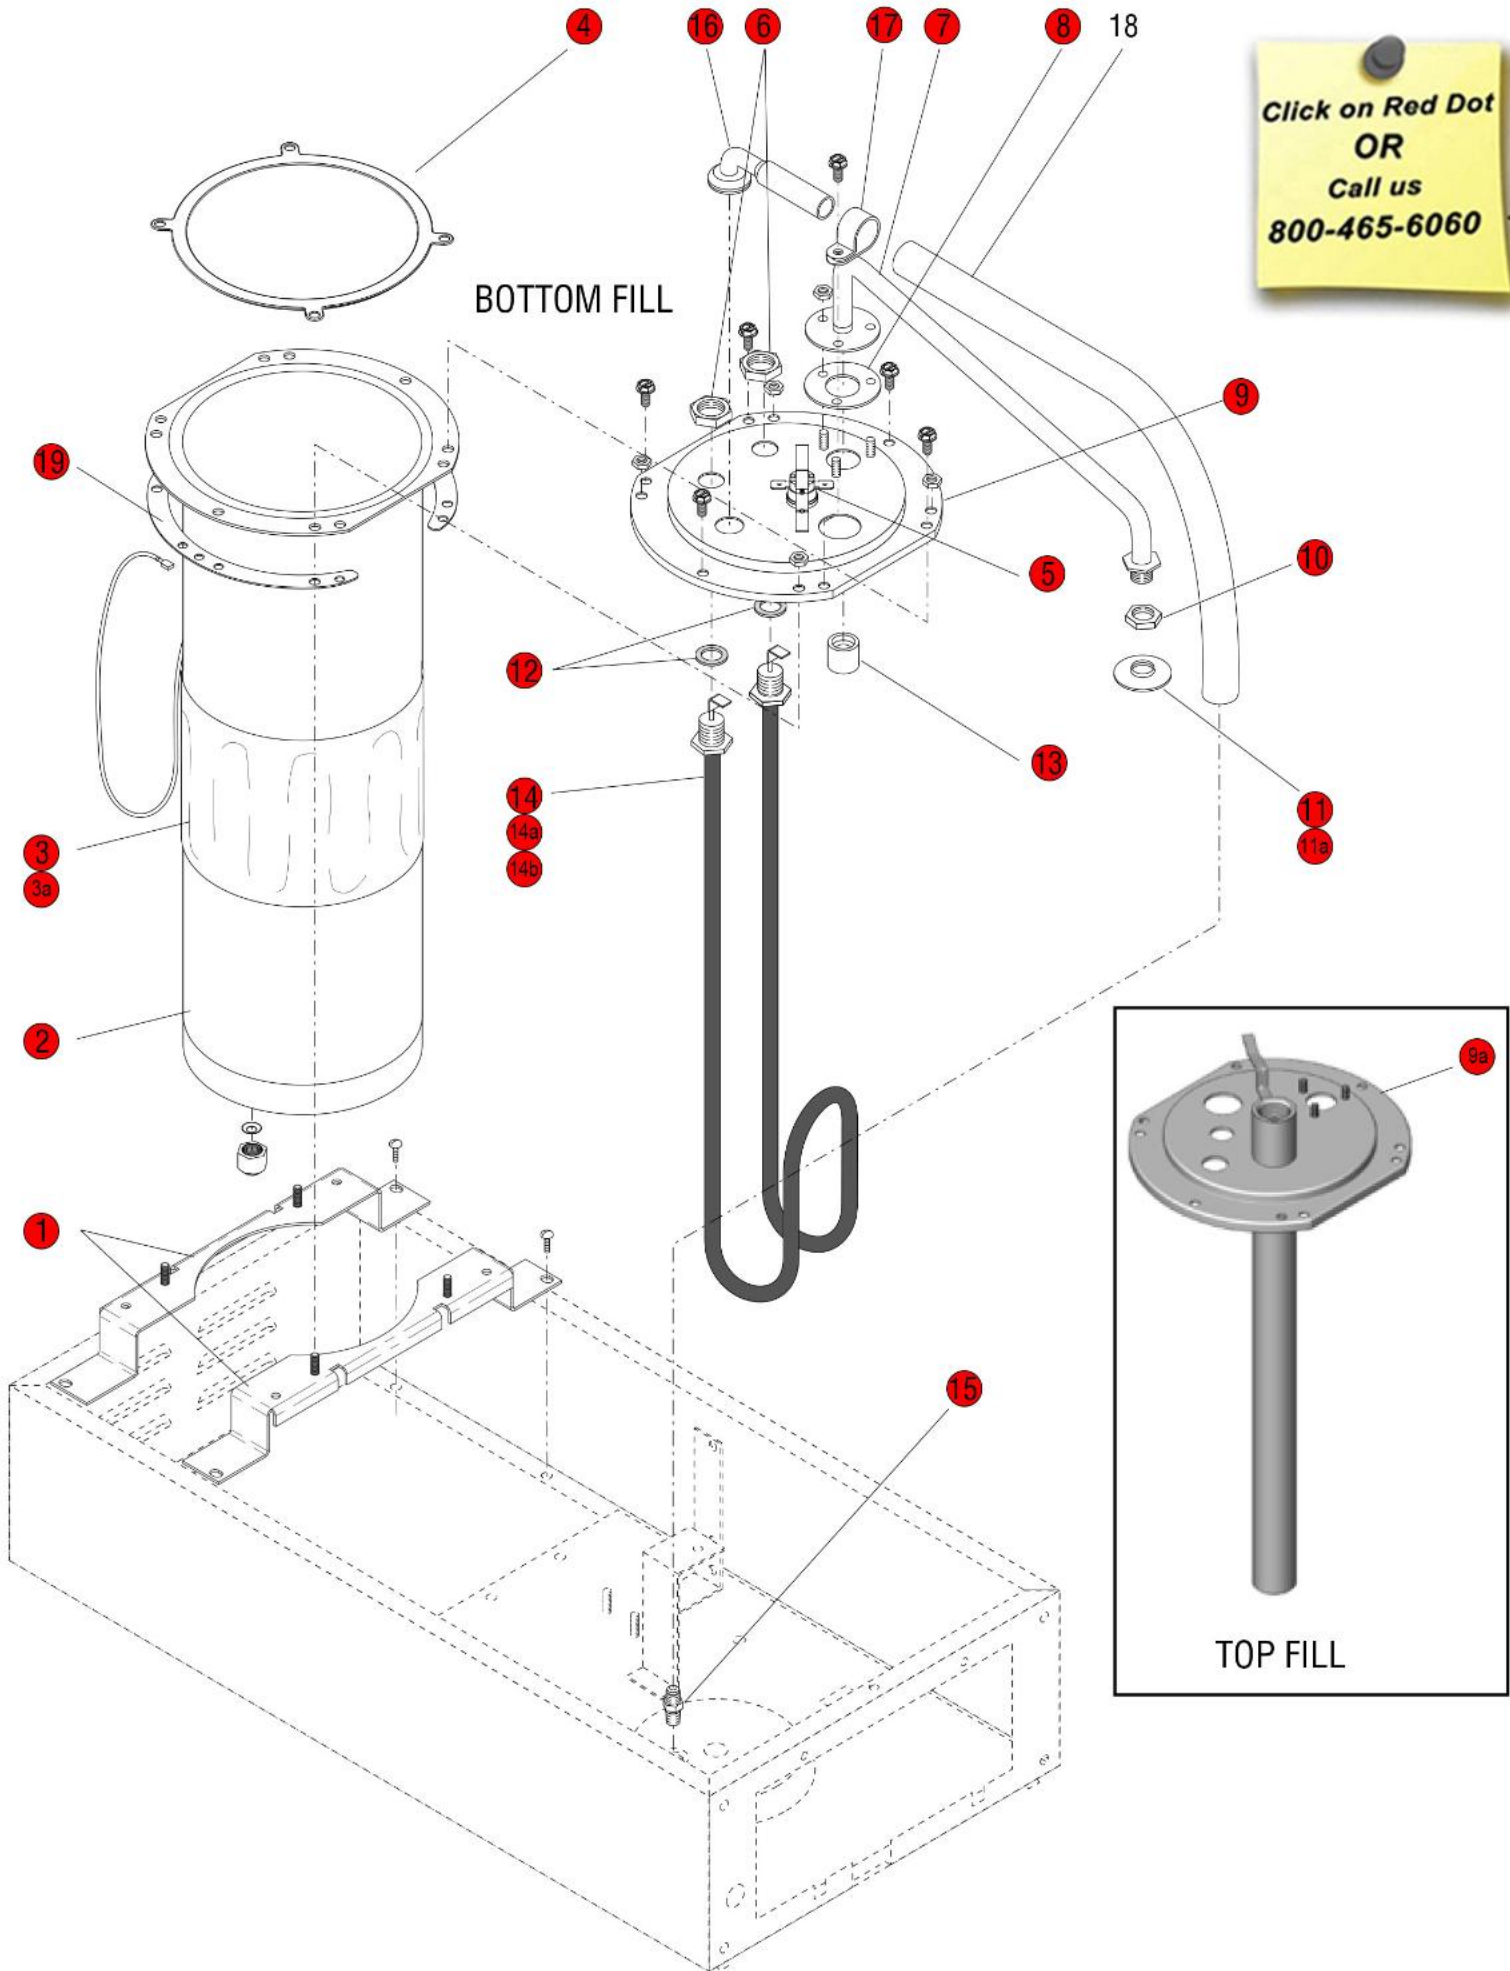

Click on Red Dot
OR
Call us
800-465-6060

Click on Red Dot
OR
Call us
800-465-6060

TB6/TB6Q

TB3/TB3Q

Optional Pouch Pack Funnel

Click on Red Dot
OR
Call us
800-465-6060

7 hole panels for use with new 75" inlet valve.
7 Holes
6 hole panels for Early Models

29" TB3Q TRUNK SHOWN

29" TB6Q TRUNK SHOWN

Click on Red Dot
OR
Call us
800-465-6060

TB6 & TB6Q

TB3 & TB3Q

ALL LP MODELS

MODELS BEFORE SERIAL NUMBER TU00233806

TB3

**TB3
TANK
FILL**

**TB3Q
TANK
FILL**

TB3/TB3Q DILUTION

**Click on Red Dot
OR
Call us
800-465-6060**

STARTING W/SERIAL NUMBER TU00233806

TB3
TANK
FILL

TB3/TB3Q DILUTION

TB3Q
TANK
FILL

LATER MODELS w/CHECK VALVE

*Click on Red Dot
OR
Call us
800-465-6060*

LATER MODELS w/CHECK VALVE

Click on Red Dot
OR
Call us
800-465-6060

TB6/TB6Q DILUTION

TB6Q TANK FILL

TB6
TANK
FILL

*Click on Red Dot
OR
Call us
800-465-6060*