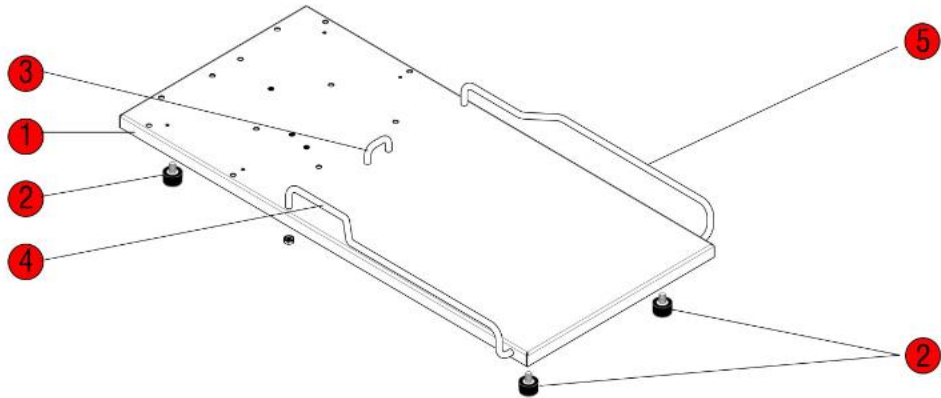

Click on Red Dot
OR
Call us
800-465-6060

Click on Red Dot
OR
Call us
800-465-6060

TB6/TB6Q

TB3/TB3Q

Optional Pouch Pack Funnel

Click on Red Dot
OR
Call us
800-465-6060

7 hole panels for use with new 75" inlet valve.
7 Holes
6 hole panels for Early Models

29" TB3Q TRUNK SHOWN

29" TB6Q TRUNK SHOWN

Click on Red Dot
OR
Call us
800-465-6060

TB6 & TB6Q

TB3 & TB3Q

ALL LP MODELS

MODELS BEFORE SERIAL NUMBER TU00233806

TB3