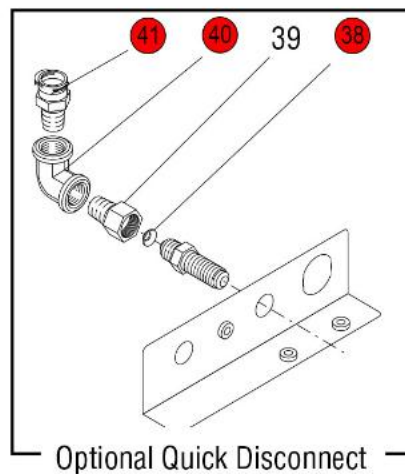

Click on Red Dot
OR
Call us
800-465-6060

Optional Quick Disconnect