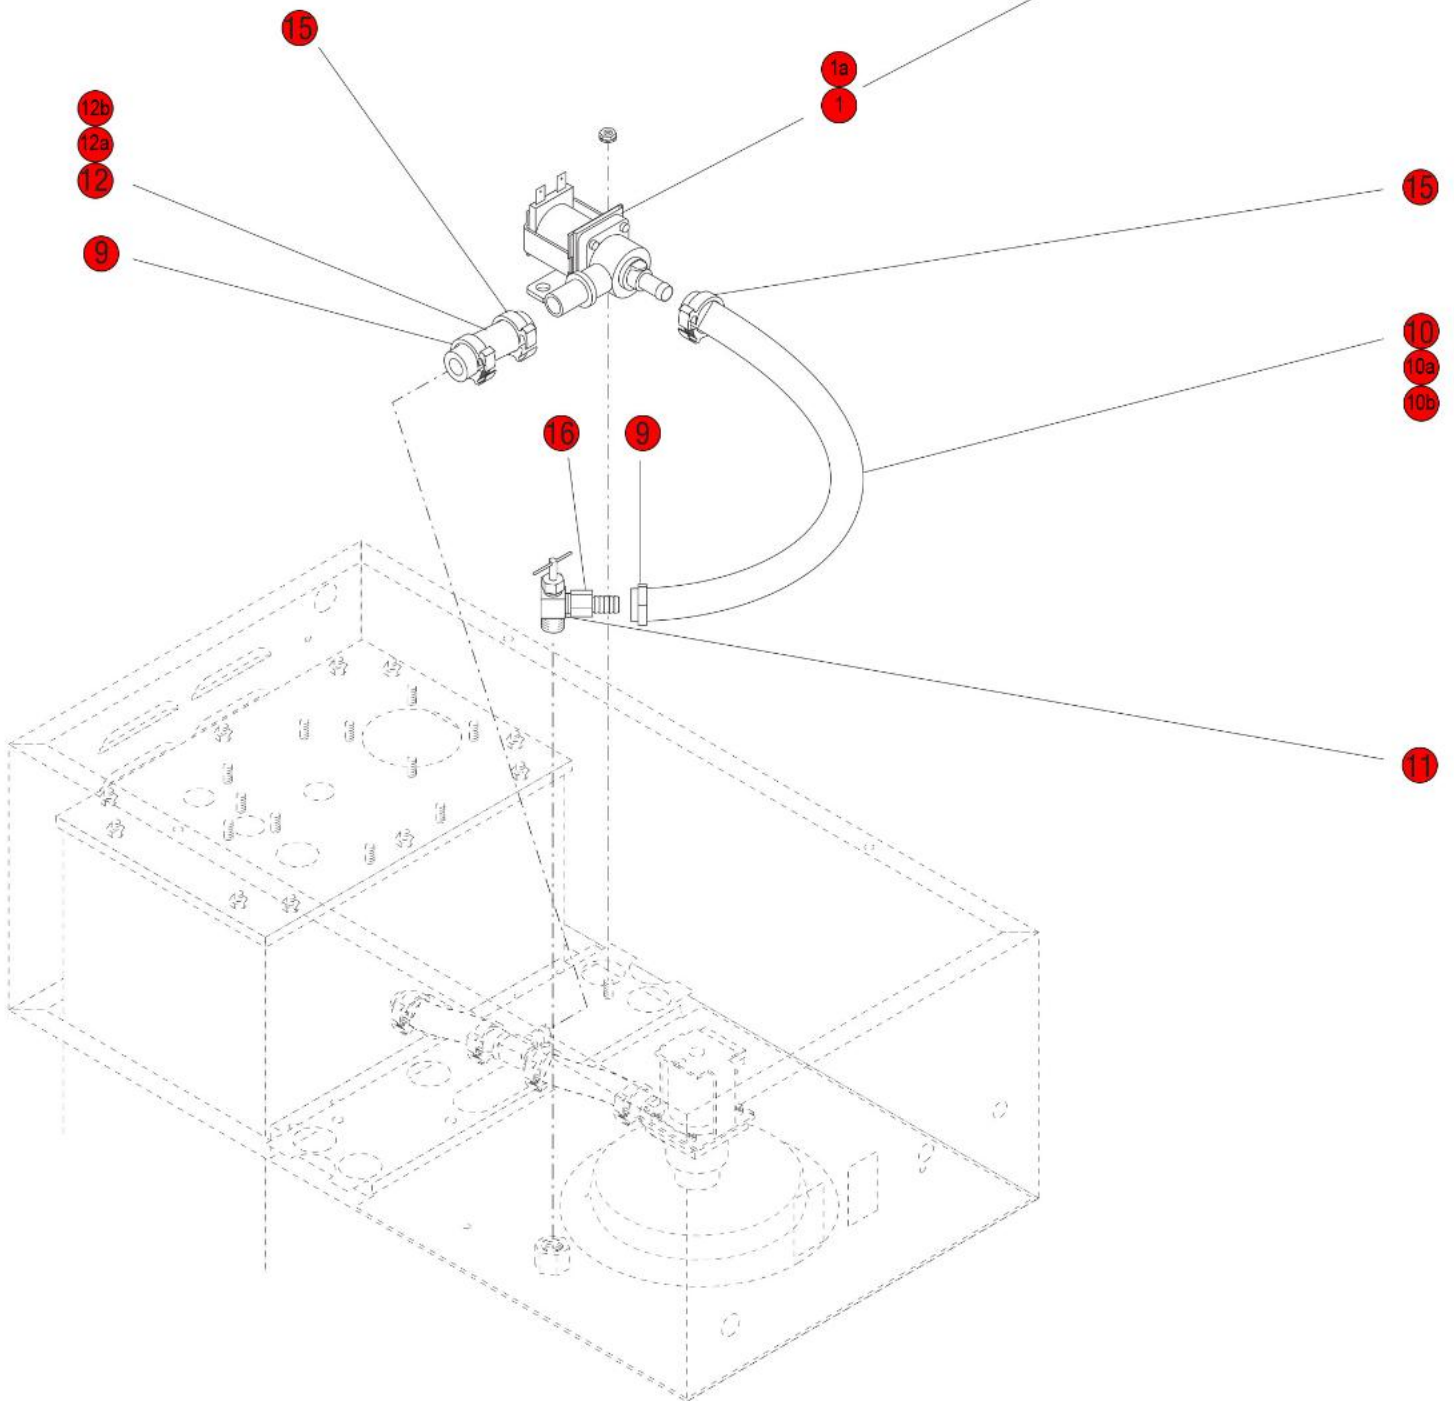

Click on Red Dot
OR
Call us
800-465-6060

Click on Red Dot
OR
Call us
800-465-6060

Click on Red Dot
OR
Call us
800-465-6060

Click on Red Dot
OR
Call us
800-465-6060

Click on Red Dot
OR
Call us
800-465-6060

Only one Faucet location option (Upper or Lower) is applicable to each Brewer

Click on Red Dot
OR
Call us
800-465-6060

Click on Red Dot
OR
Call us
800-465-6060

Click on Red Dot
OR
Call us
800-465-6060

Click on Red Dot
OR
Call us
800-465-6060