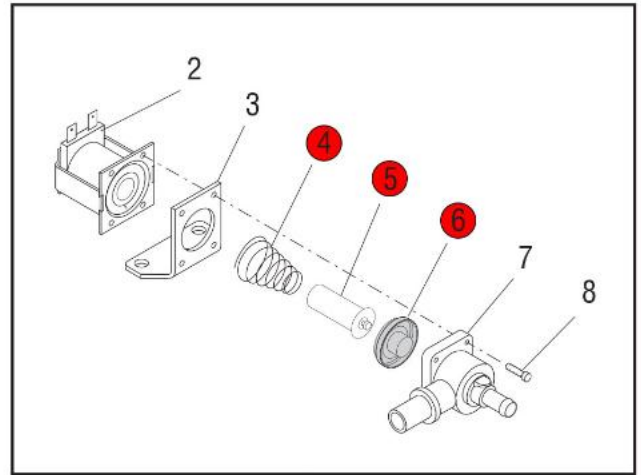

Click on Red Dot
OR
Call us
800-465-6060