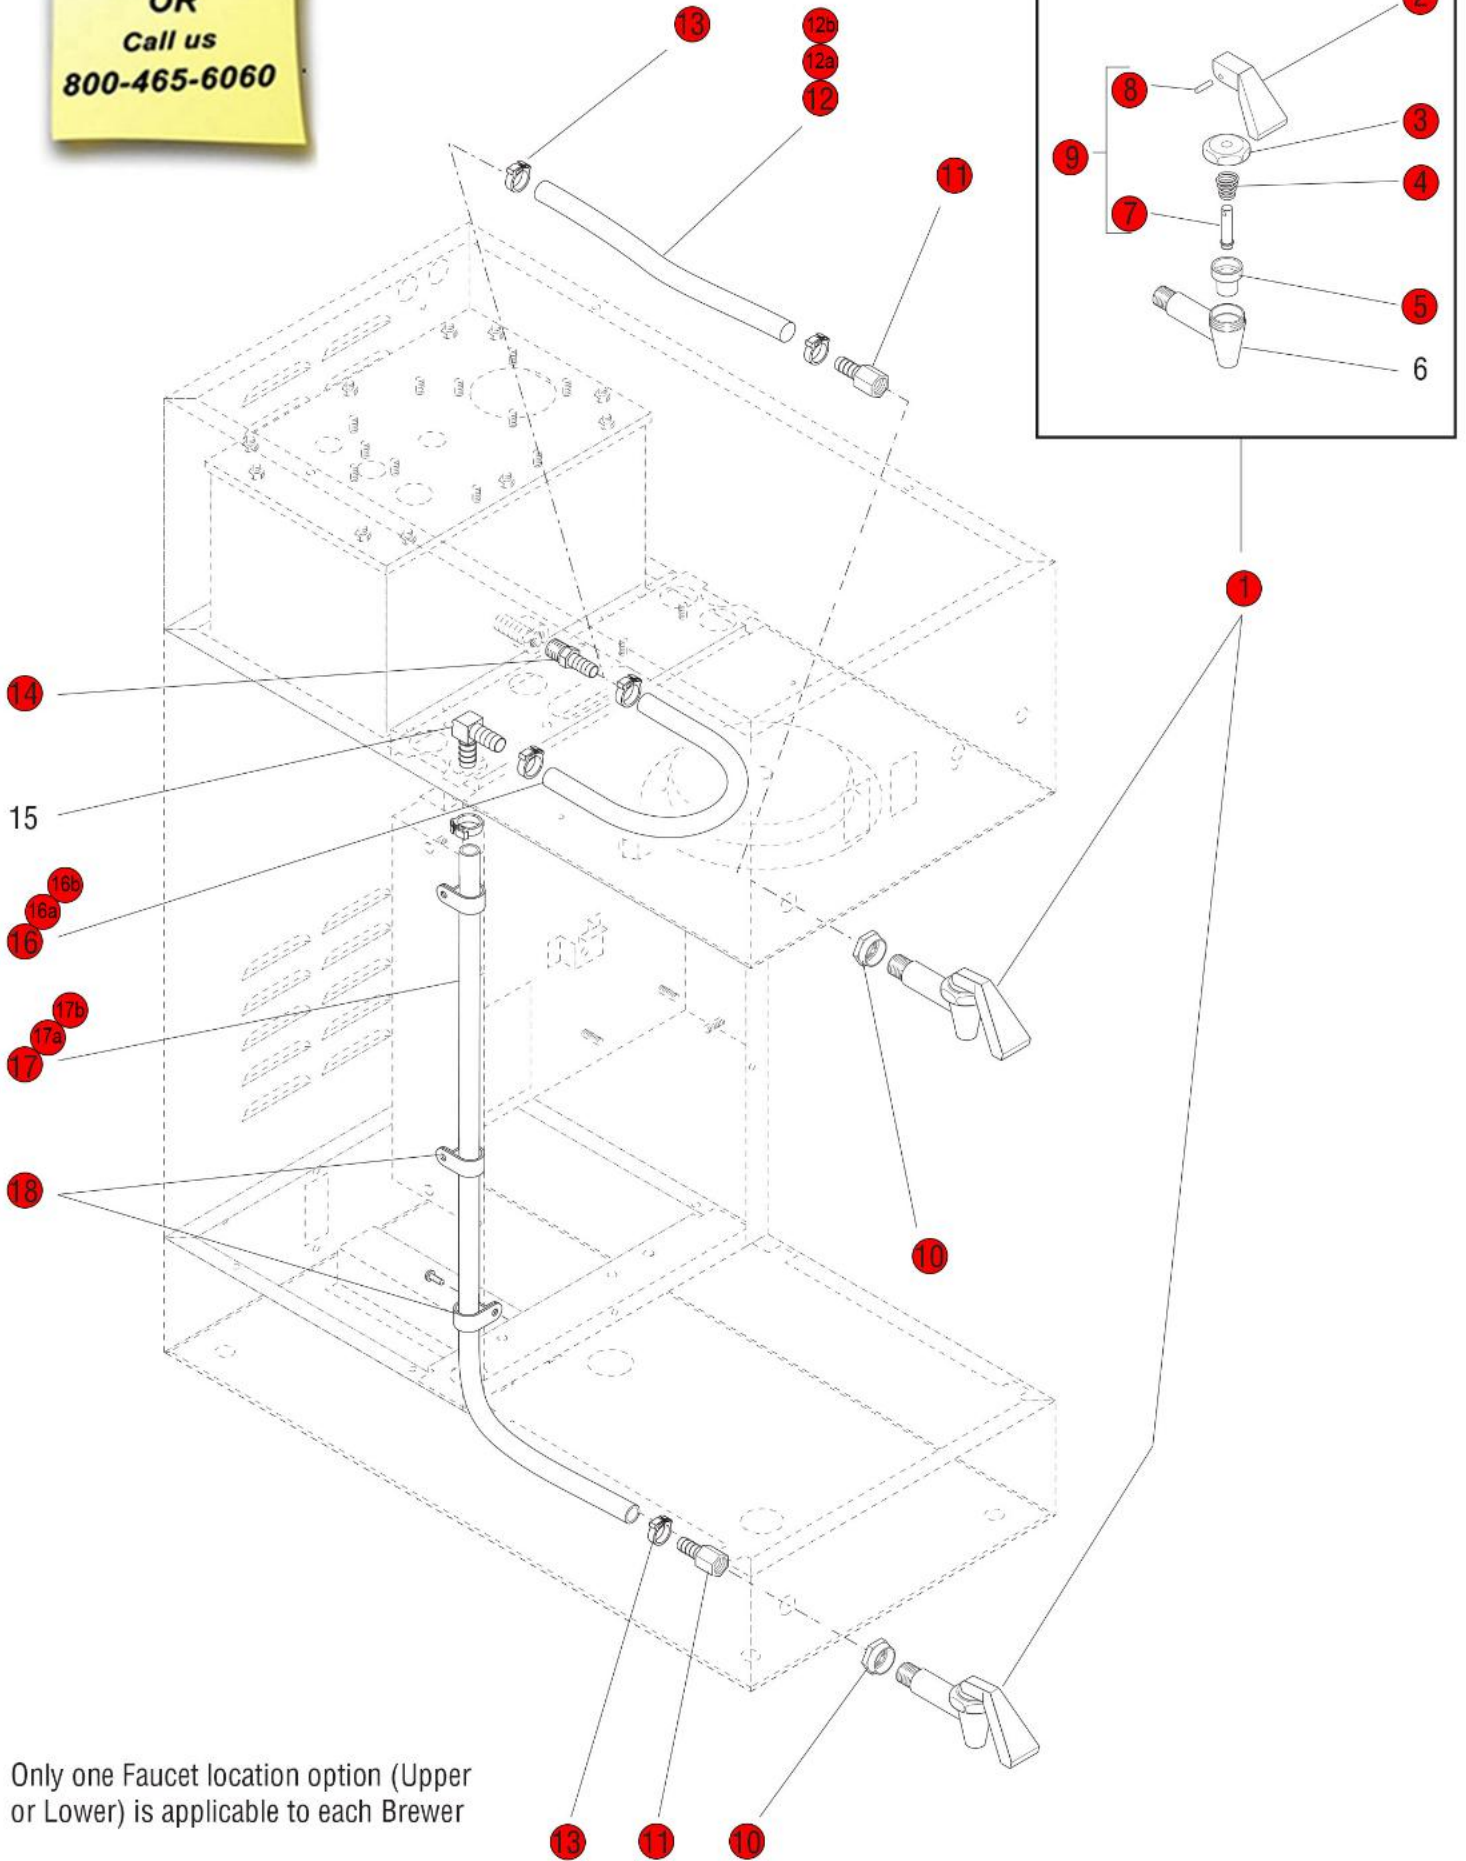

Click on Red Dot
OR
Call us
800-465-6060

Click on Red Dot
OR
Call us
800-465-6060

Click on Red Dot
OR
Call us
800-465-6060

Click on Red Dot
OR
Call us
800-465-6060

Click on Red Dot
OR
Call us
800-465-6060

Only one Faucet location option (Upper or Lower) is applicable to each Brewer

Click on Red Dot
OR
Call us
800-465-6060

Click on Red Dot
OR
Call us
800-465-6060

Click on Red Dot
OR
Call us
800-465-6060

Click on Red Dot
OR
Call us
800-465-6060