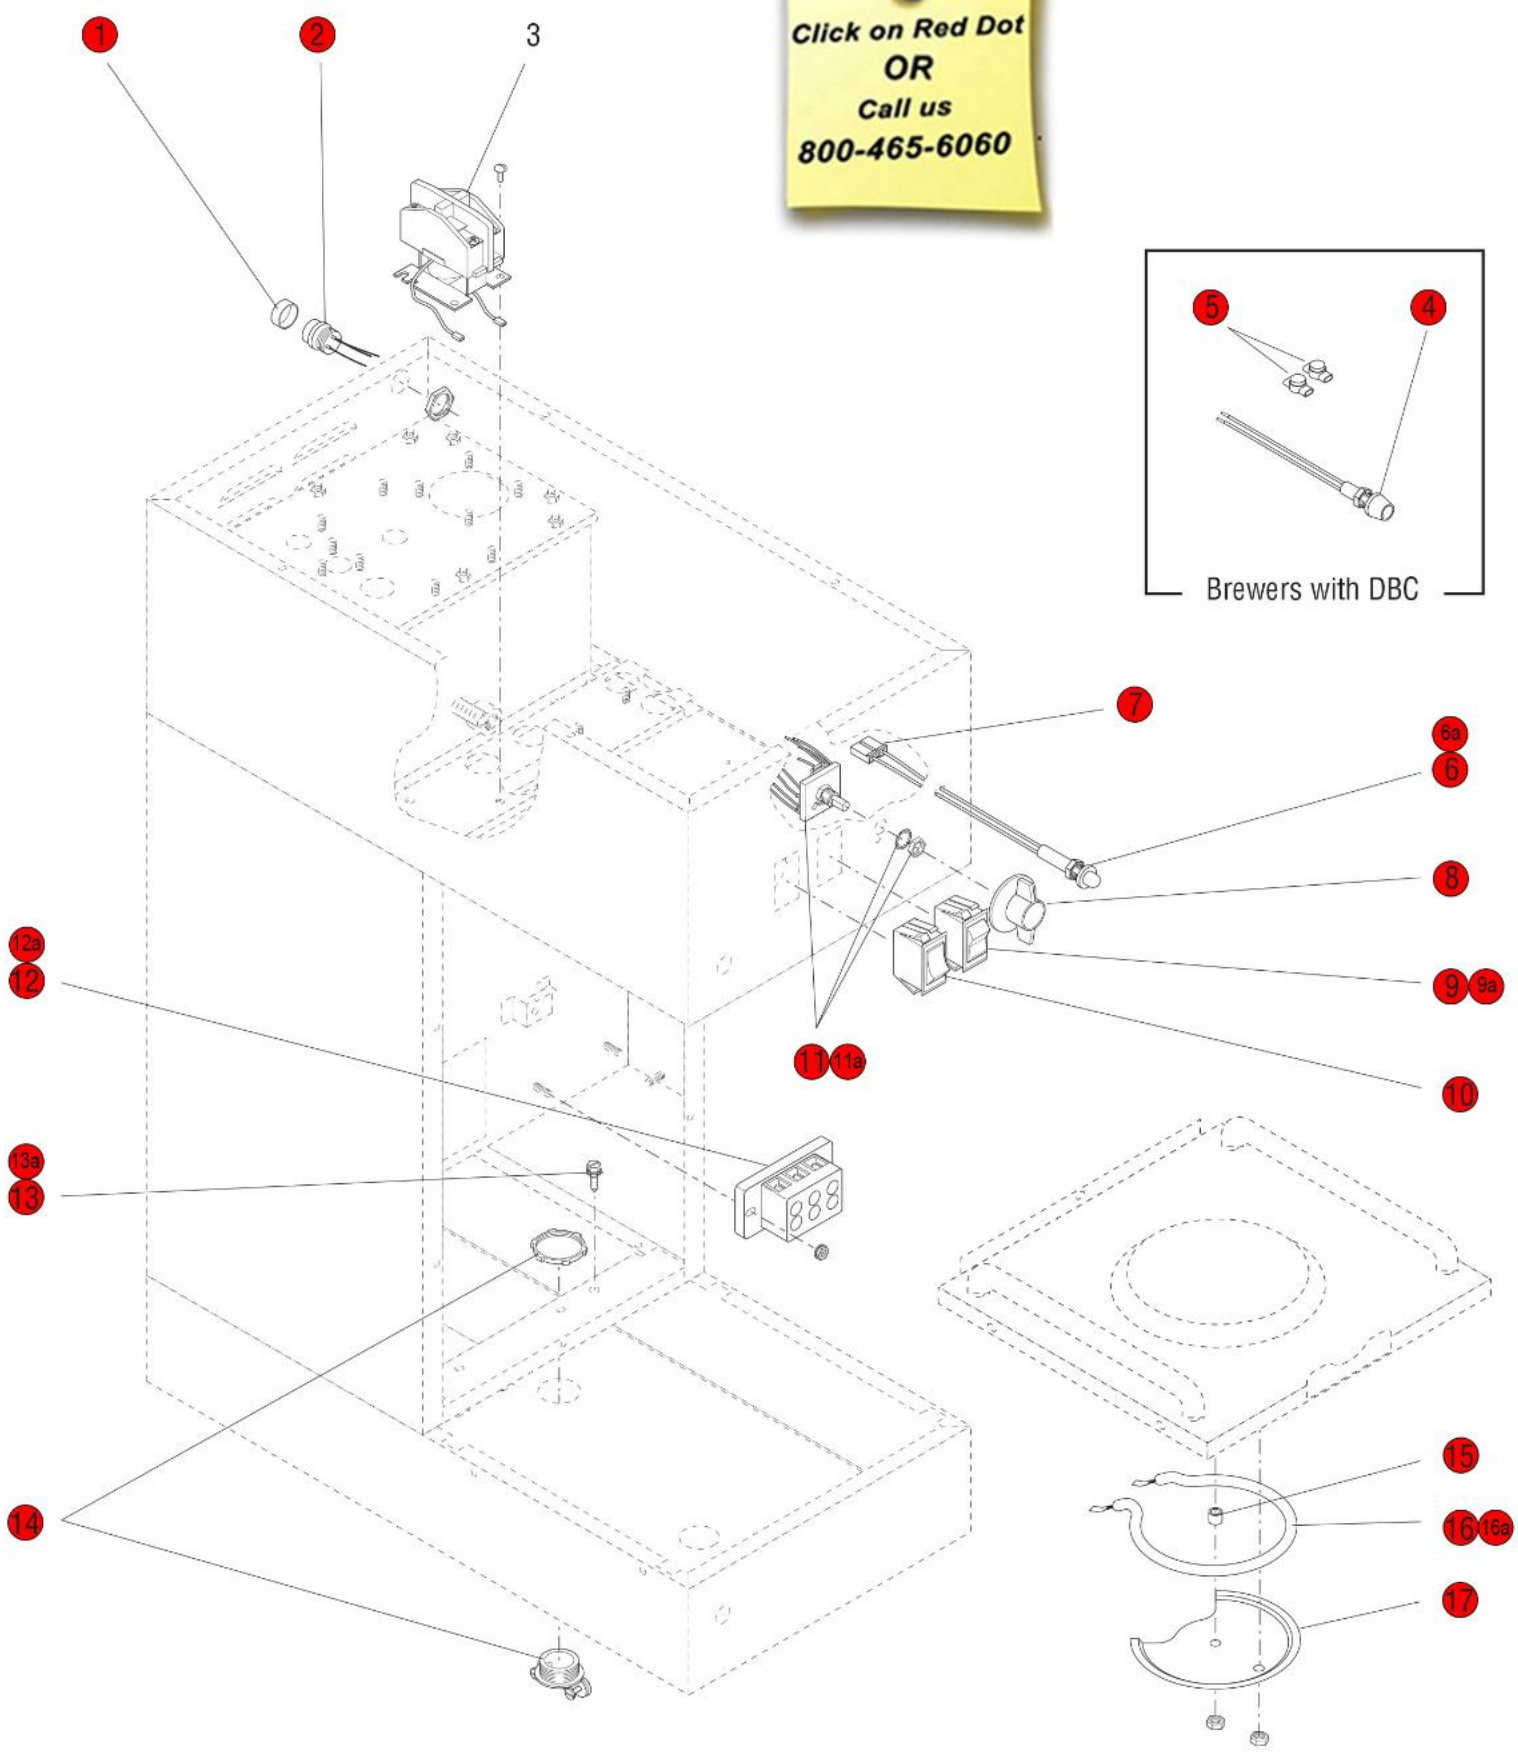

Only one Faucet location option (Upper or Lower) is applicable to each Brewer

Click on Red Dot
OR
Call us
800-465-6060

Click on Red Dot
OR
Call us
800-465-6060

Click on Red Dot
OR
Call us
800-465-6060

Click on Red Dot
OR
Call us
800-465-6060