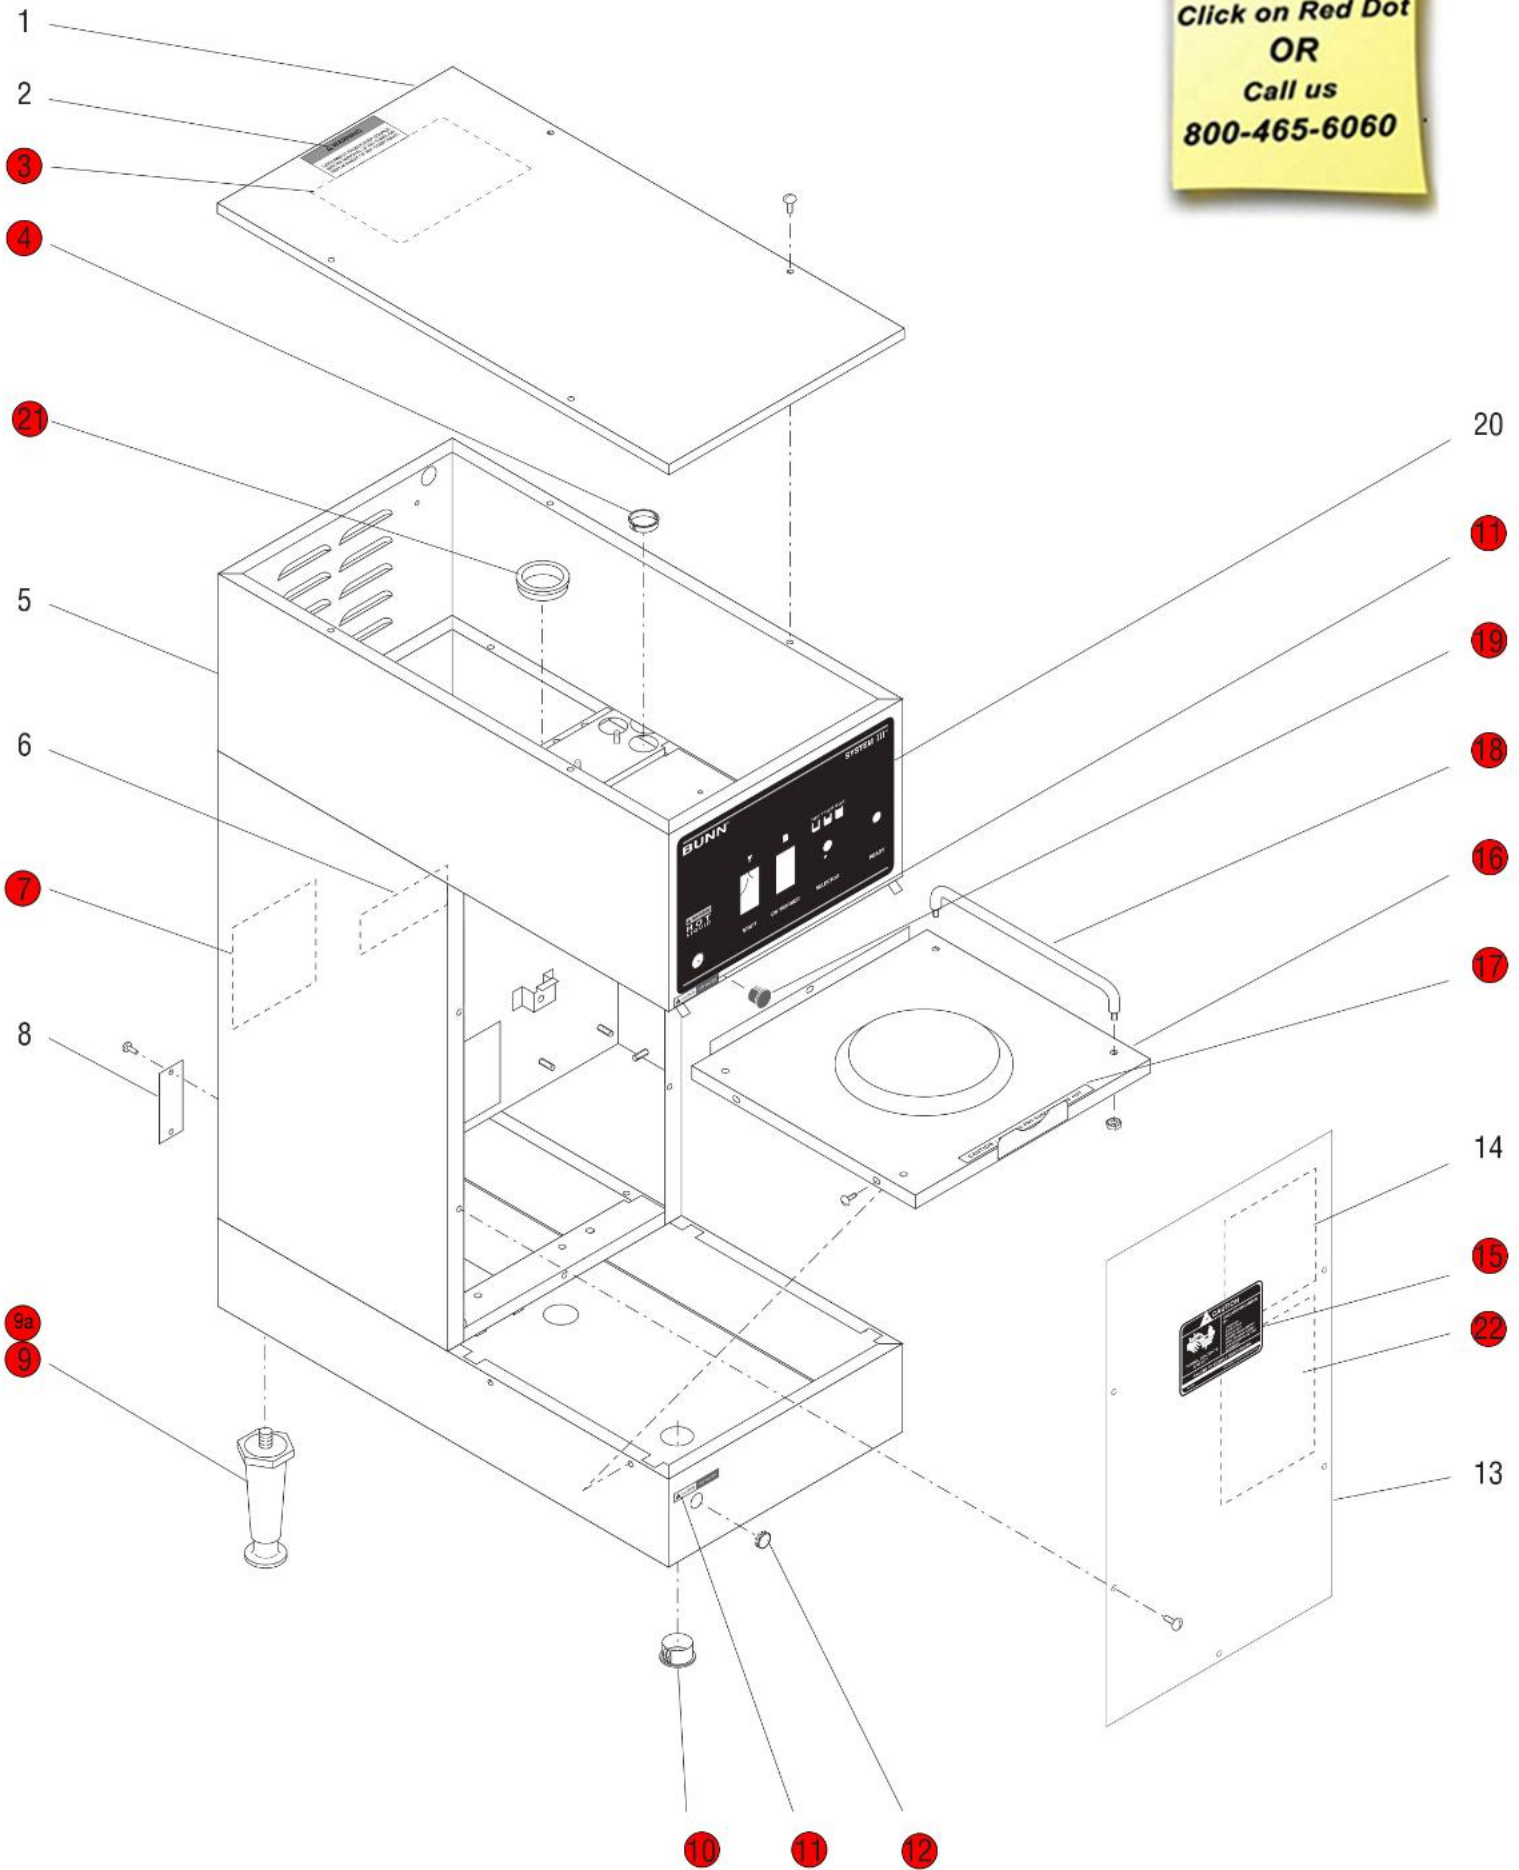

Only one Faucet location option (Upper or Lower) is applicable to each Brewer

Click on Red Dot
OR
Call us
800-465-6060

Click on Red Dot
OR
Call us
800-465-6060

Click on Red Dot
OR
Call us
800-465-6060

Click on Red Dot
OR
Call us
800-465-6060