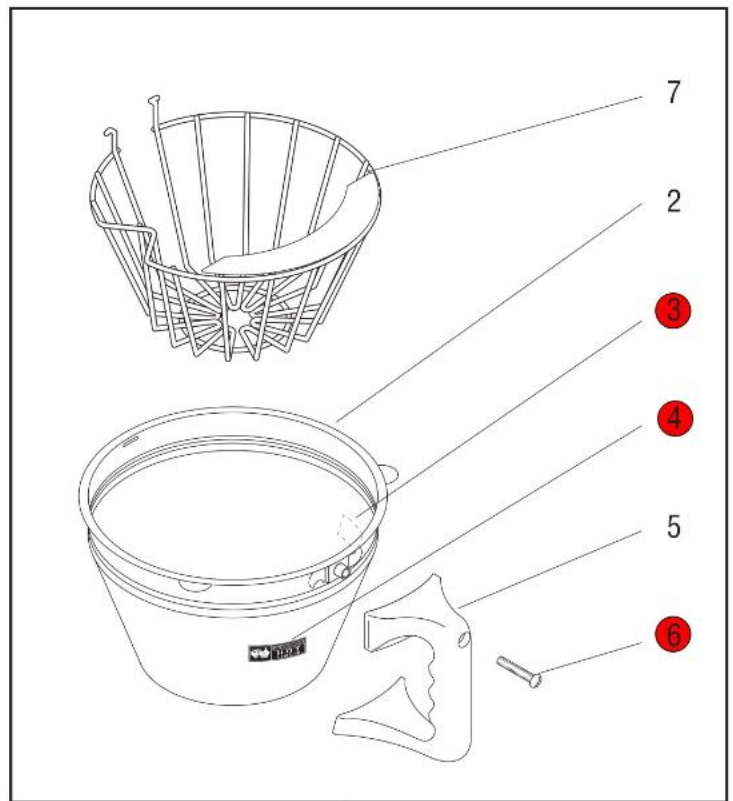

Only one Faucet location option (Upper or Lower) is applicable to each Brewer

Click on Red Dot
OR
Call us
800-465-6060

Click on Red Dot
OR
Call us
800-465-6060

Click on Red Dot
OR
Call us
800-465-6060

Click on Red Dot
OR
Call us
800-465-6060