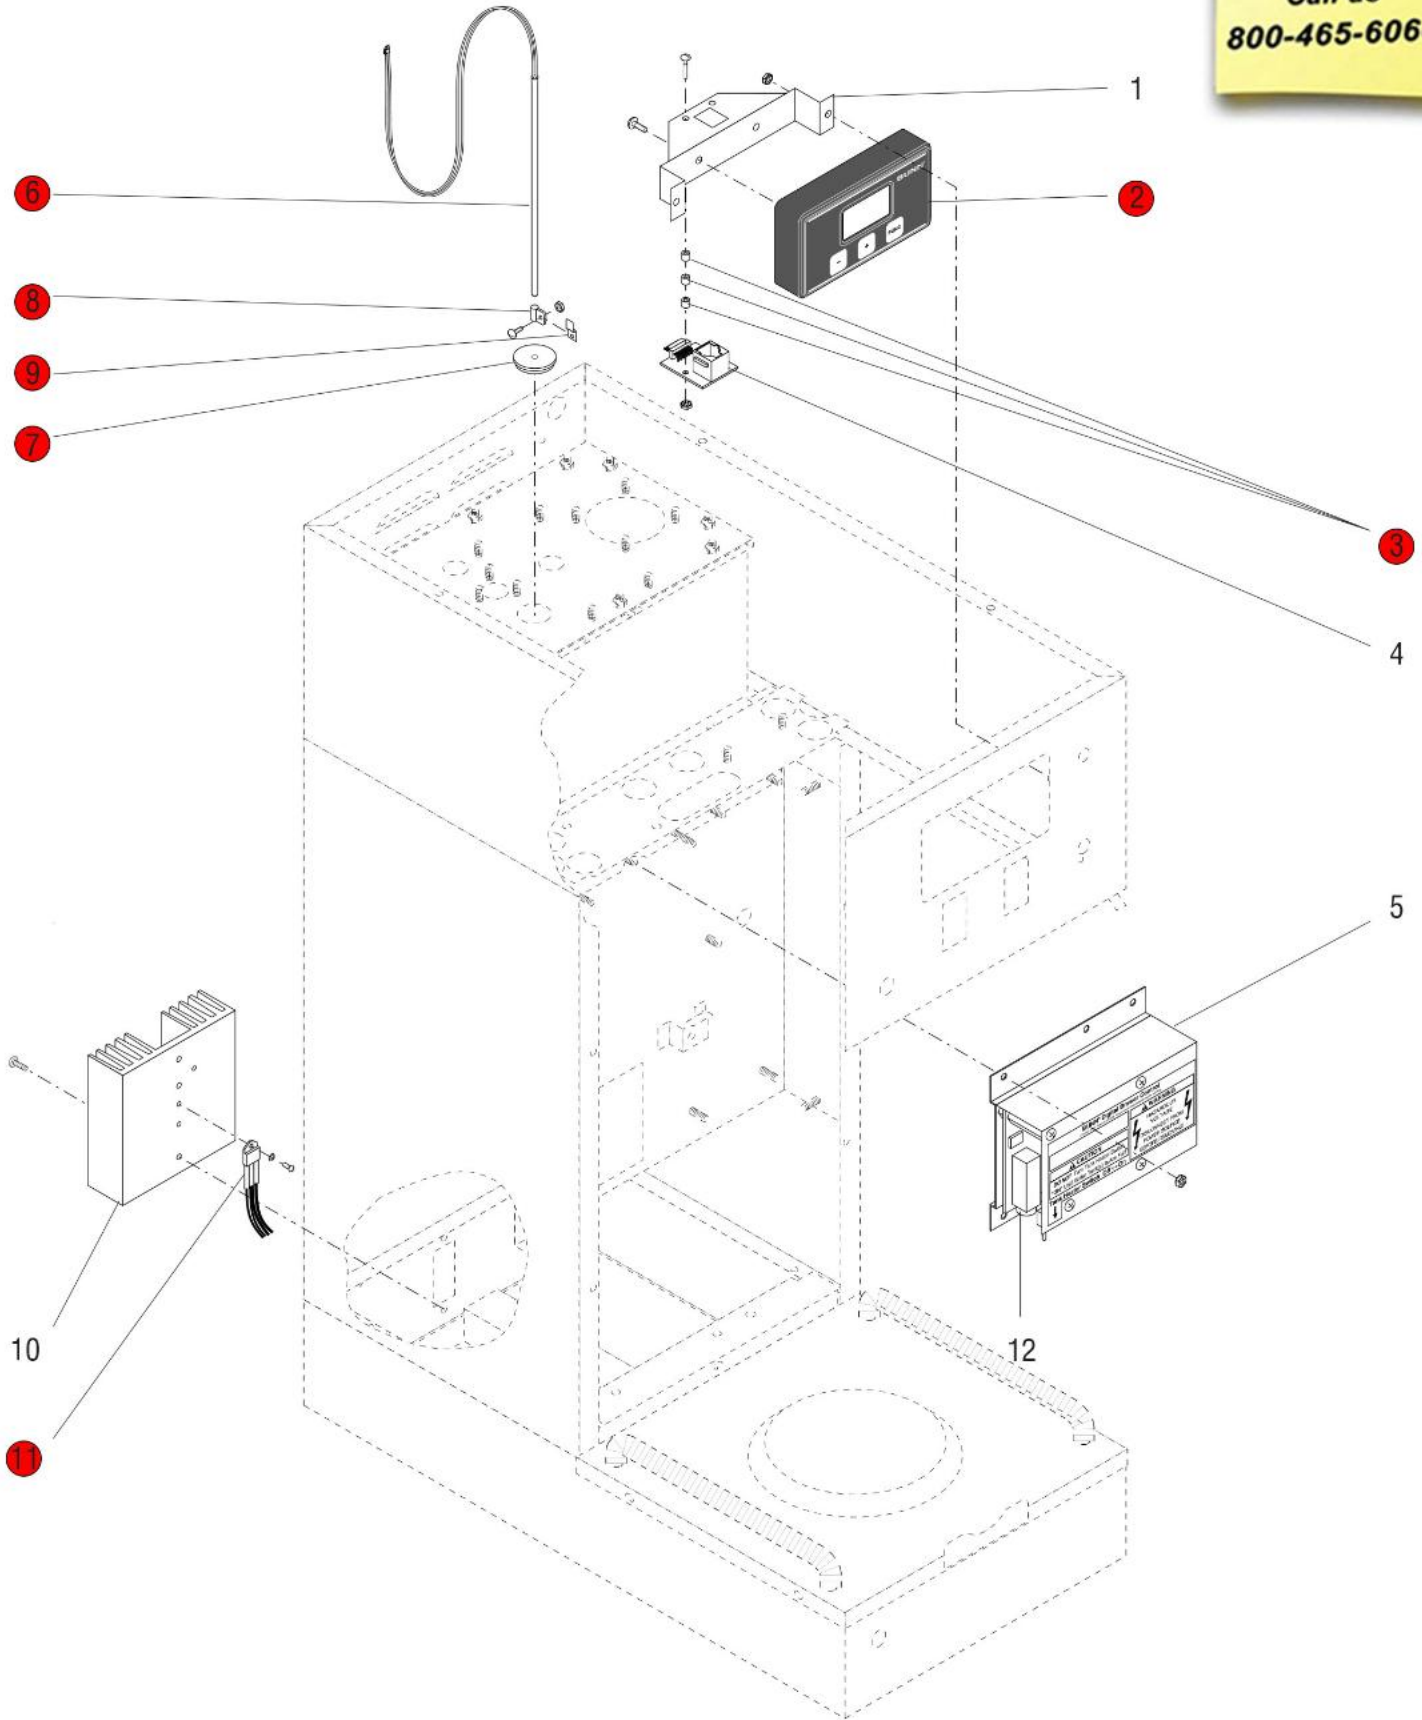

Click on Red Dot
OR
Call us
800-465-6060