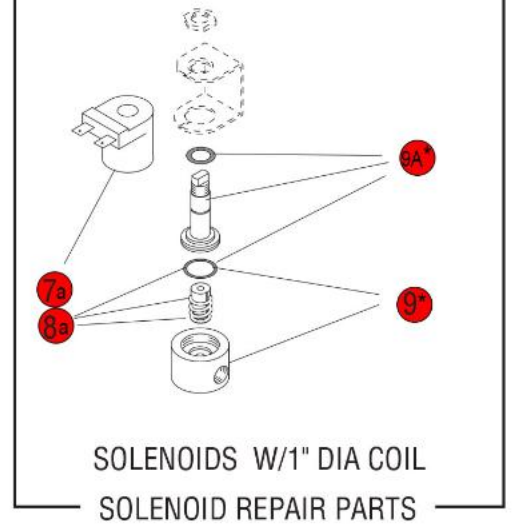

Click on Red Dot
OR
Call us
800-465-6060

Click on Red Dot
OR
Call us
800-465-6060

Click on Red Dot
OR
Call us
800-465-6060

Click on Red Dot
OR
Call us
800-465-6060

Click on Red Dot
OR
Call us
800-465-6060

Only one Faucet location option (Upper or Lower) is applicable to each Brewer

Click on Red Dot
OR
Call us
800-465-6060

Click on Red Dot
OR
Call us
800-465-6060

Click on Red Dot
OR
Call us
800-465-6060

Click on Red Dot
OR
Call us
800-465-6060