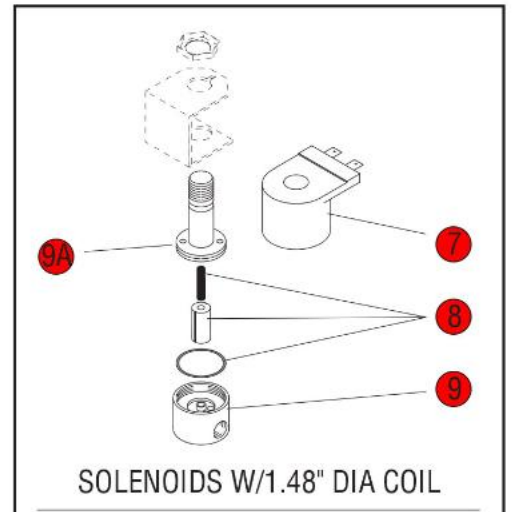

Click on Red Dot
OR
Call us
800-465-6060