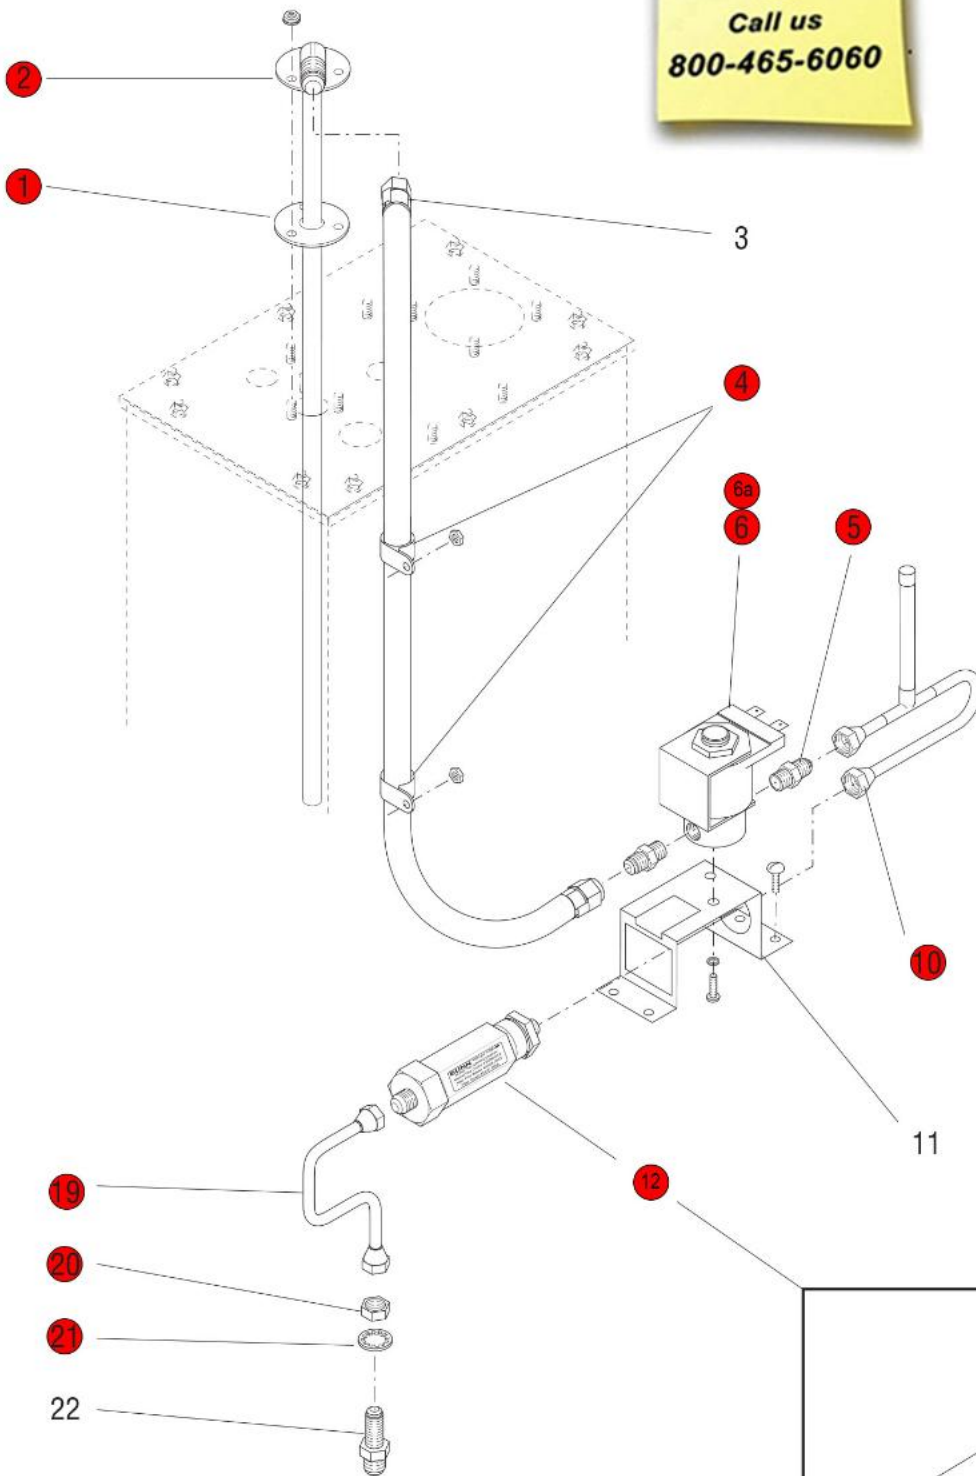

Click on Red Dot
OR
Call us
800-465-6060