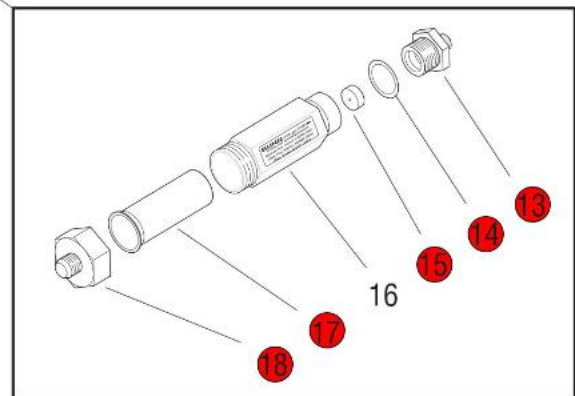

Click on Red Dot
OR
Call us
800-465-6060