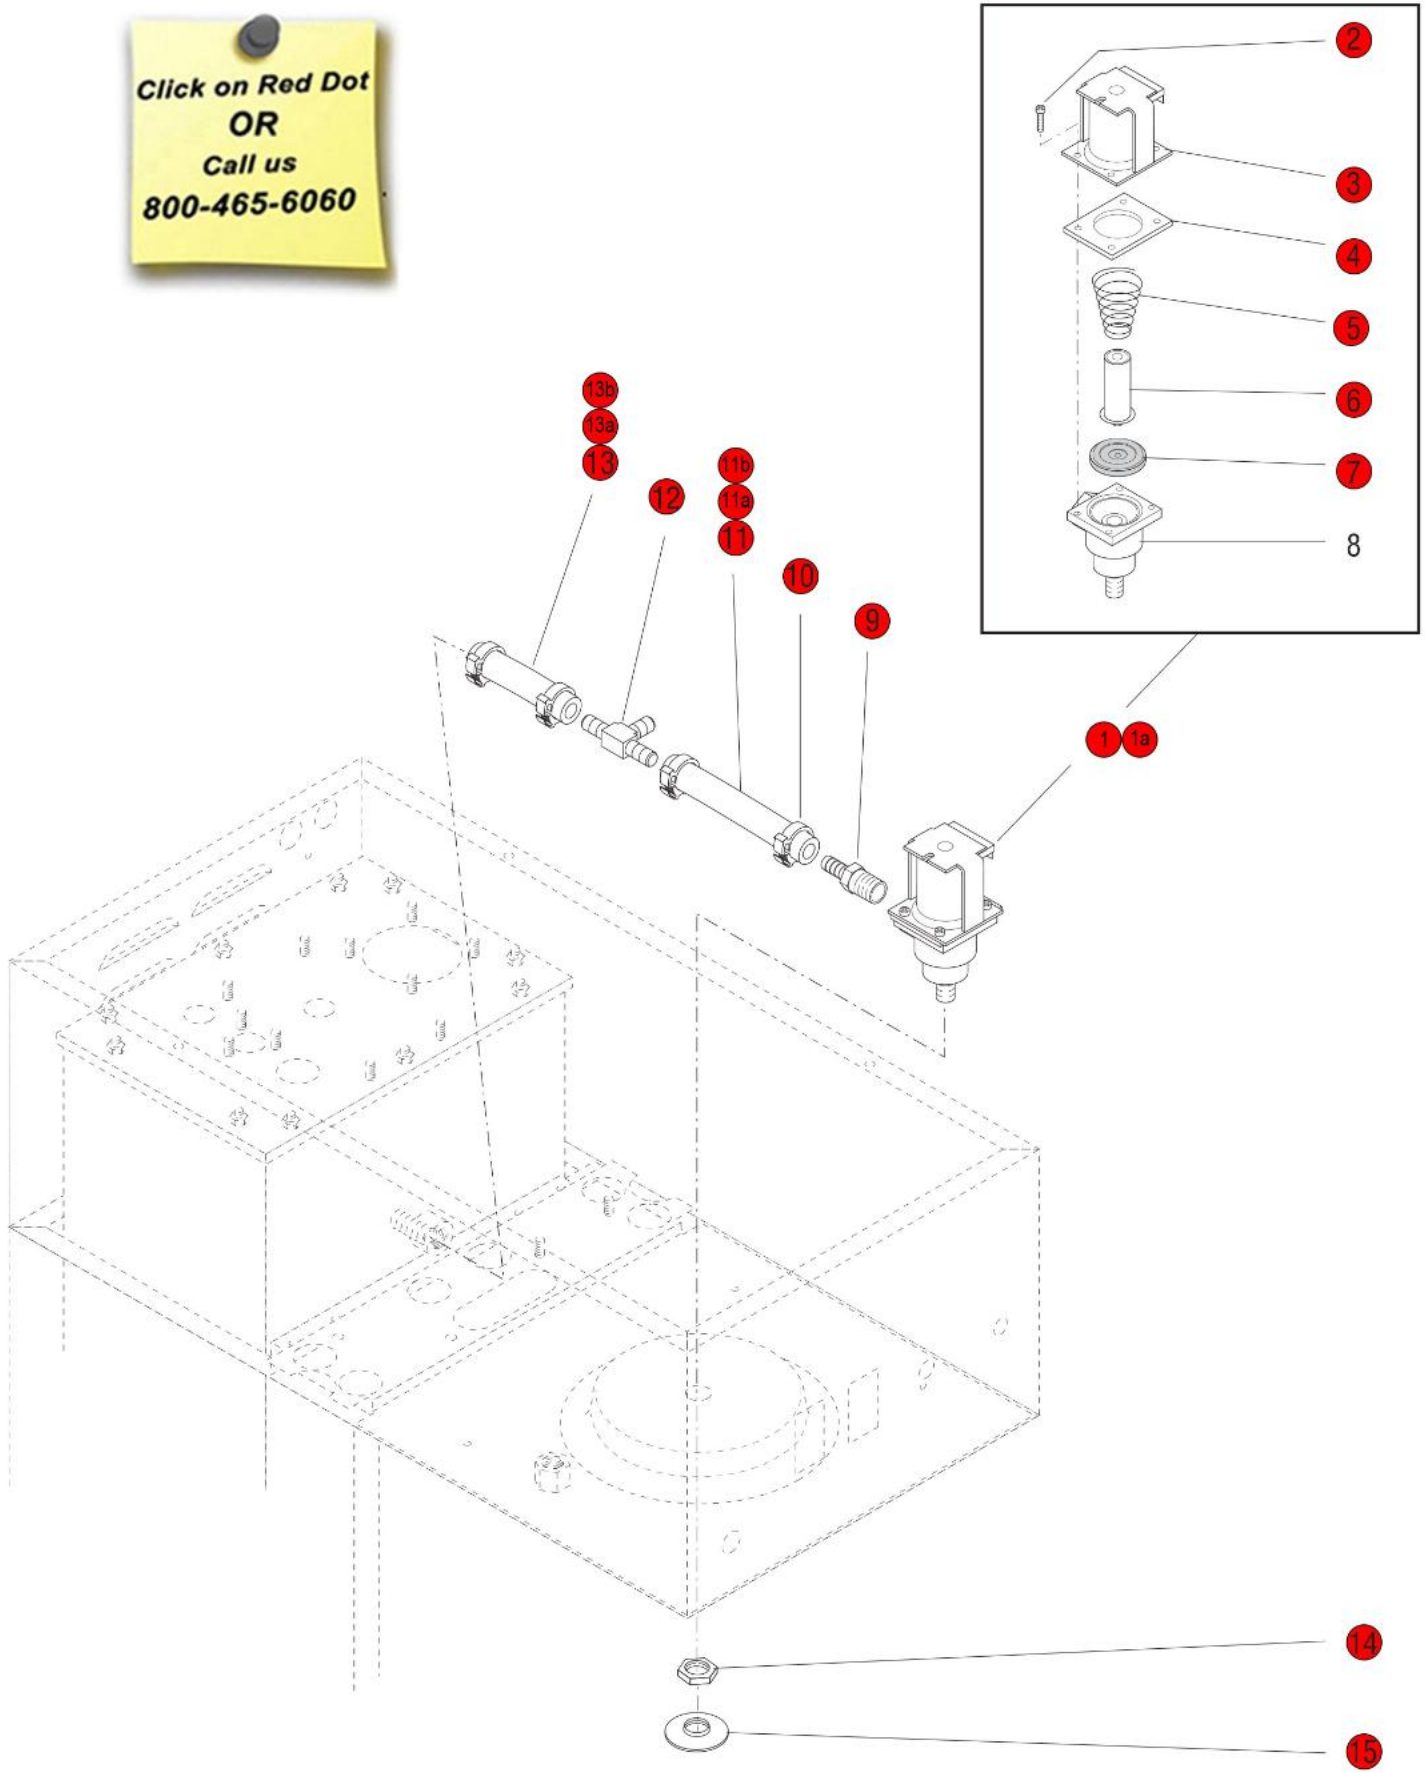

Click on Red Dot
OR
Call us
800-465-6060