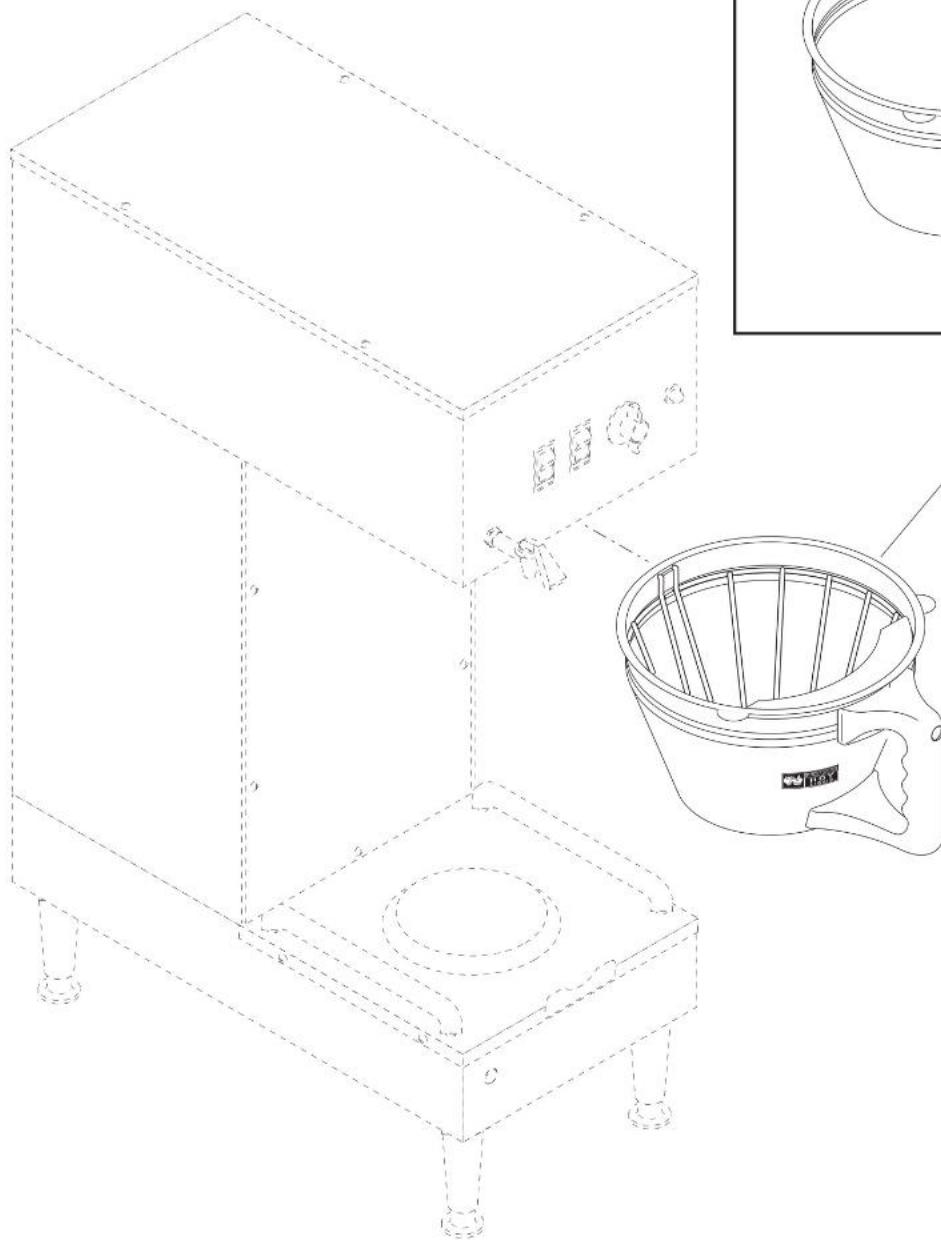

Only one Faucet location option (Upper or Lower) is applicable to each Brewer

Click on Red Dot
OR
Call us
800-465-6060

Click on Red Dot
OR
Call us
800-465-6060

Click on Red Dot
OR
Call us
800-465-6060

Click on Red Dot
OR
Call us
800-465-6060