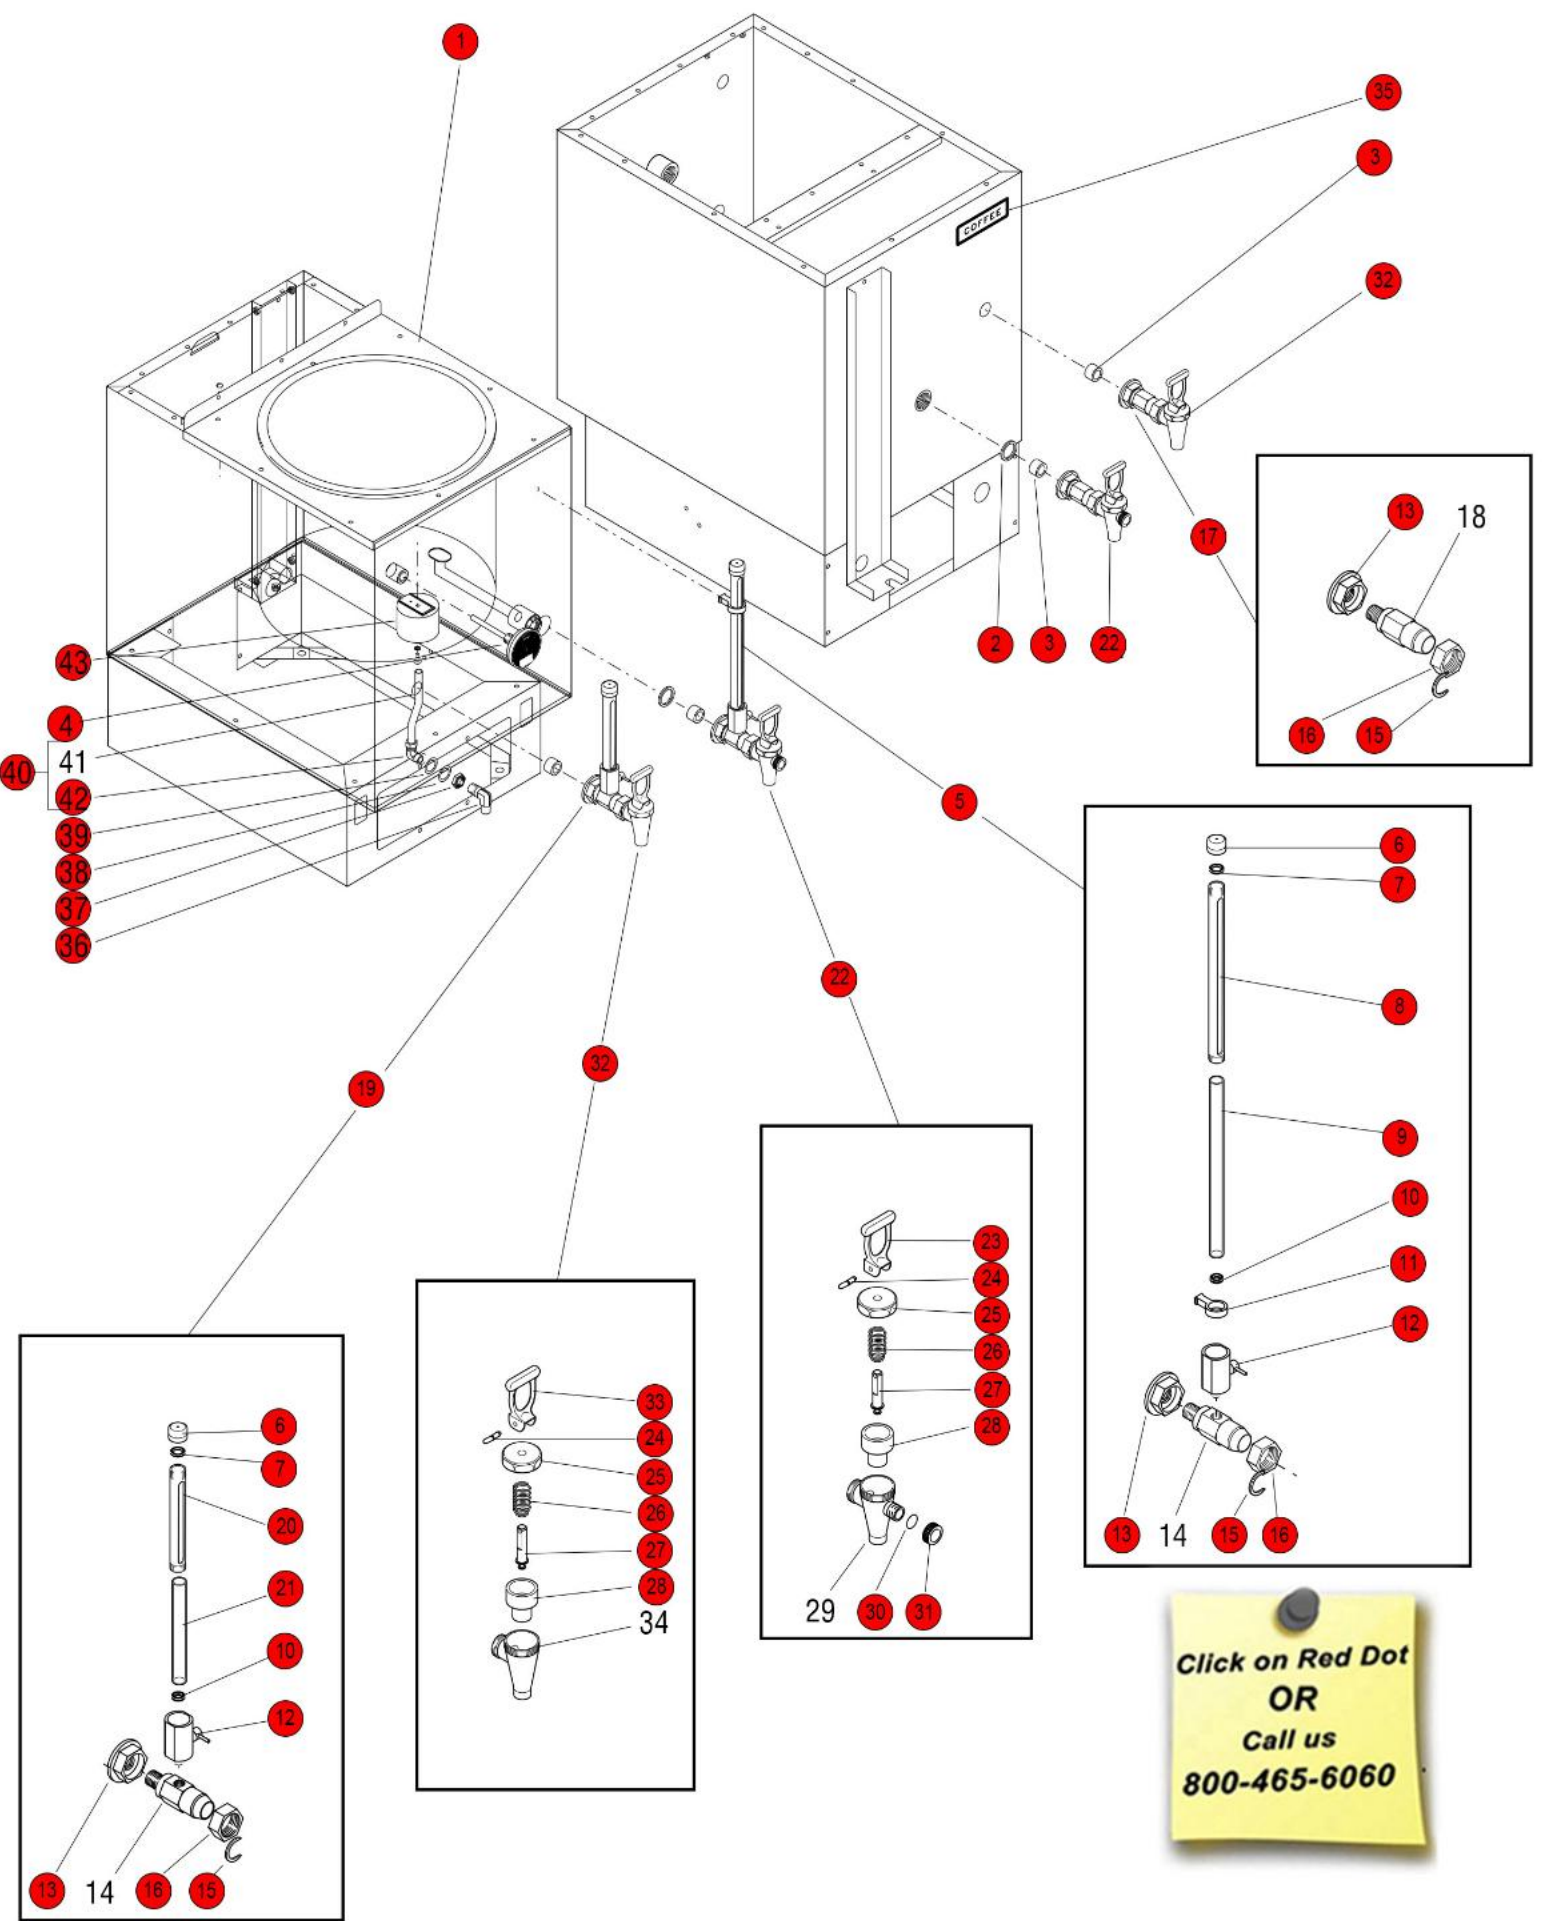

BREWERS W/OUT BY-PASS

BREWERS W/INTERLOCK

**Click on Red Dot
OR
Call us
800-465-6060**

*Click on Red Dot
OR
Call us
800-465-6060*

**Click on Red Dot
OR
Call us
800-465-6060**

230V CE MODELS

19 - CE Option

Click on Red Dot
OR
Call us
800-465-6060