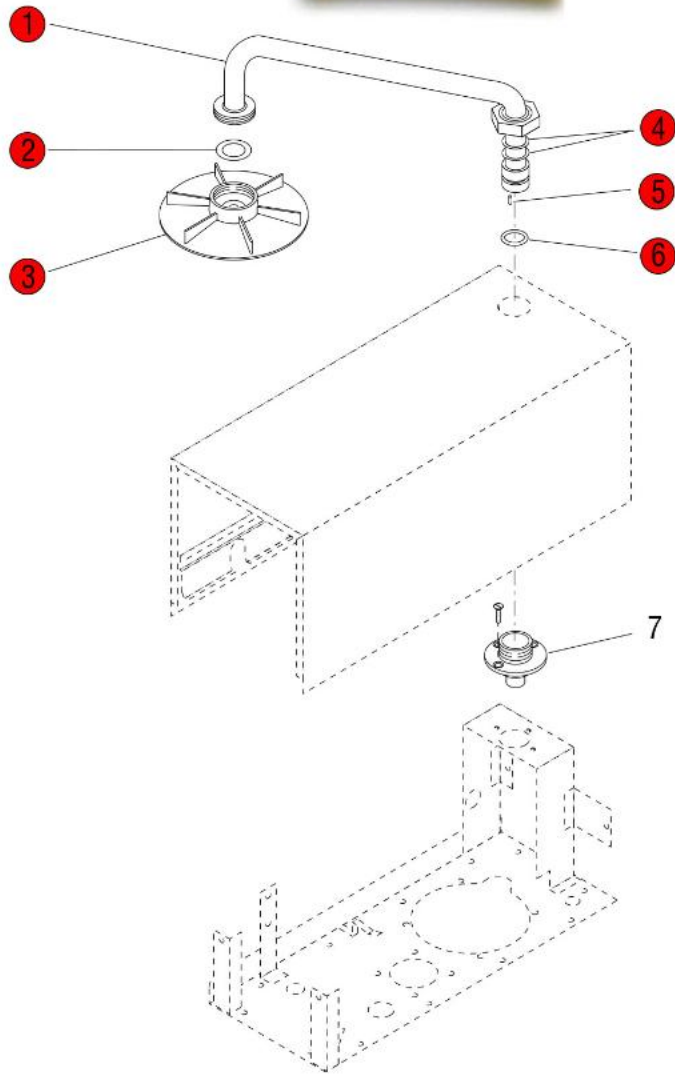

BREWERS W/OUT BY-PASS

BREWERS W/INTERLOCK

**Click on Red Dot
OR
Call us
800-465-6060**

*Click on Red Dot
OR
Call us
800-465-6060*

**Click on Red Dot
OR
Call us
800-465-6060**

230V CE MODELS

19 - CE Option

Click on Red Dot
OR
Call us
800-465-6060