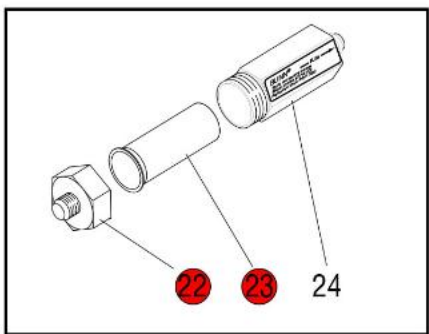

Click on Red Dot
OR
Call us
800-465-6060