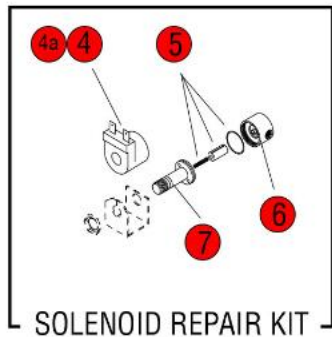

Click on Red Dot
OR
Call us
800-465-6060