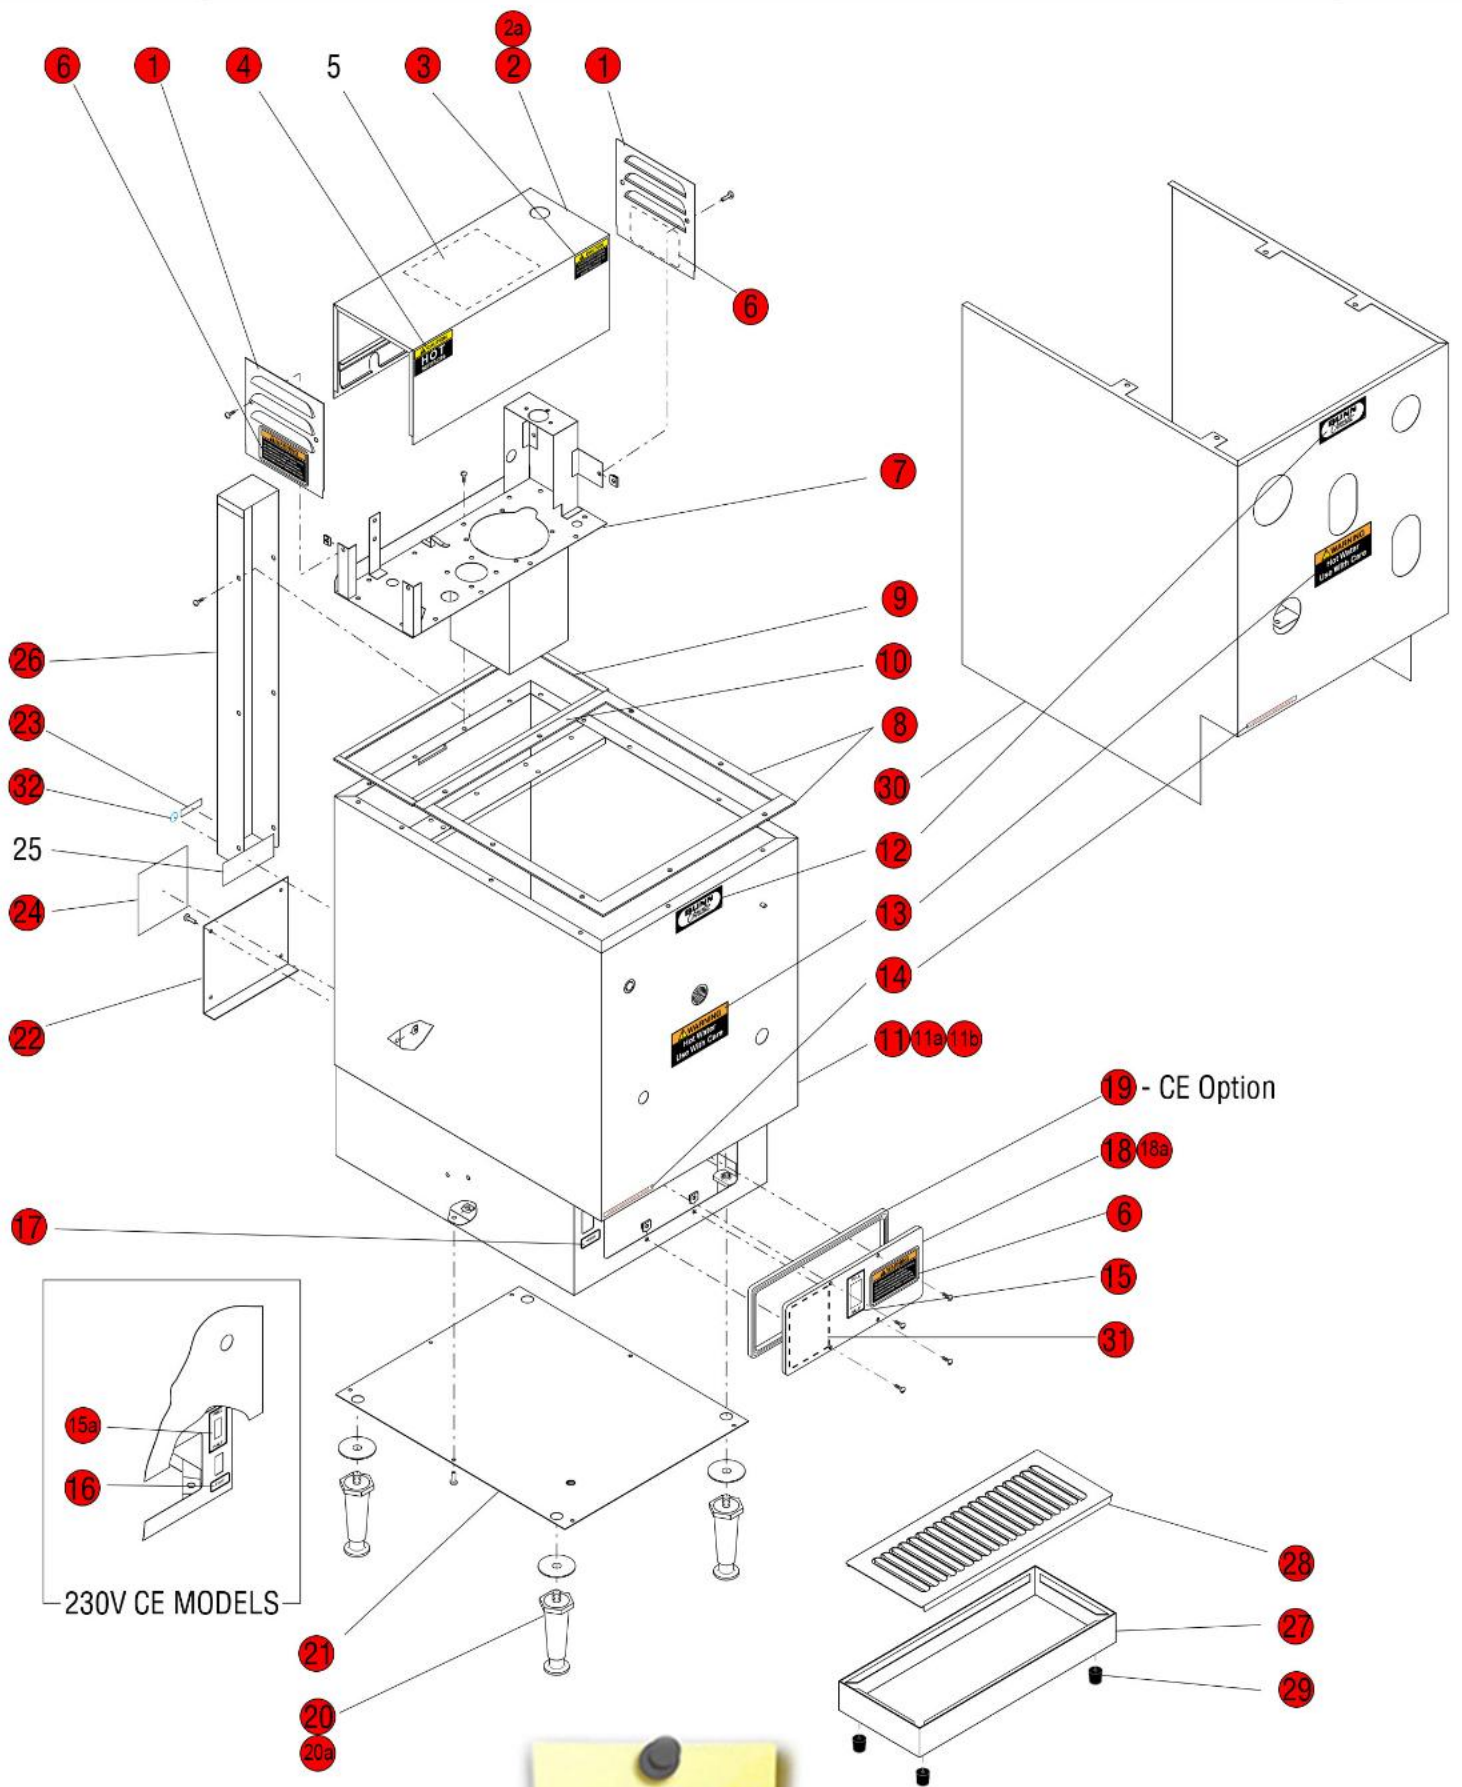

BREWERS W/OUT BY-PASS

BREWERS W/INTERLOCK

**Click on Red Dot
OR
Call us
800-465-6060**

*Click on Red Dot
OR
Call us
800-465-6060*

**Click on Red Dot
OR
Call us
800-465-6060**

230V CE MODELS

19 - CE Option

Click on Red Dot
OR
Call us
800-465-6060