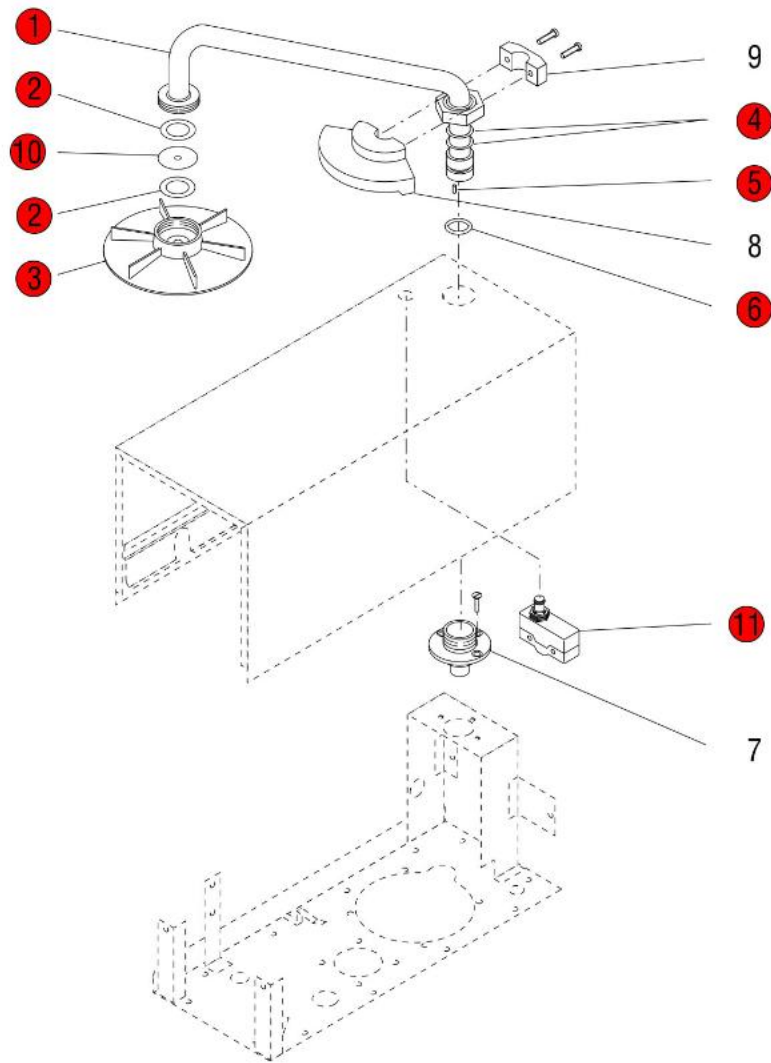

BREWERS W/OUT BY-PASS

BREWERS W/INTERLOCK

**Click on Red Dot
OR
Call us
800-465-6060**

*Click on Red Dot
OR
Call us
800-465-6060*

**Click on Red Dot
OR
Call us
800-465-6060**

230V CE MODELS

19 - CE Option

Click on Red Dot
OR
Call us
800-465-6060