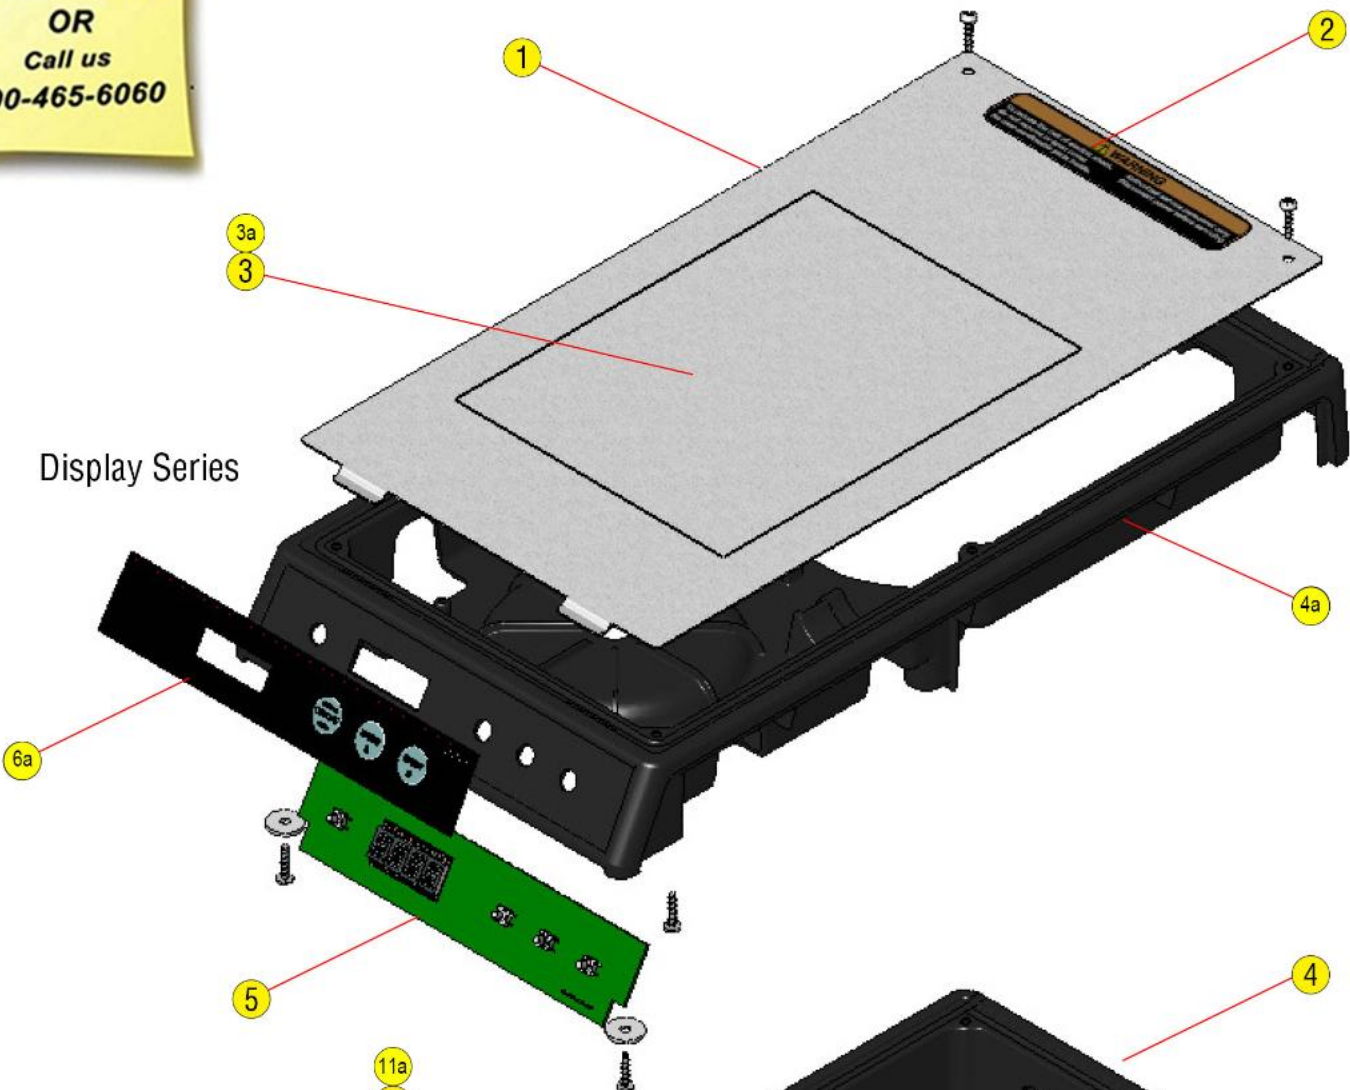

Click on Dot  
OR  
Call us  
800-465-6060

Note

120V/240V  
Frame shown

Click on Dot  
OR  
Call us  
800-465-6060

Note

120V/240V  
Frame shown

*Click on Dot  
OR  
Call us  
800-465-6060*

**Click on Dot  
OR  
Call us  
800-465-6060**

Click on Dot  
OR  
Call us  
800-465-6060

Display Series

Early Style Vent

Silver Series

Note

120V-230V  
Narrow Frame shown

Click on Dot  
OR  
Call us  
800-465-6060