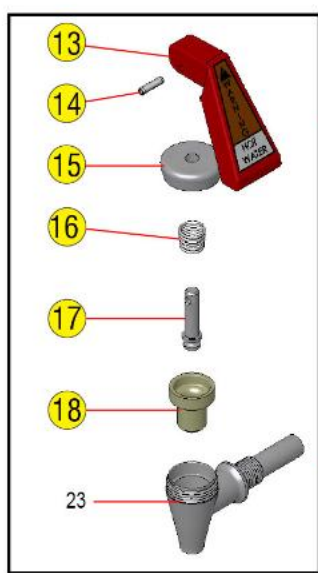

Click on Dot  
OR  
Call us  
800-465-6060

Display Series

Early Style Vent

Silver Series

Note

120V-230V  
Narrow Frame shown

Click on Dot  
OR  
Call us  
800-465-6060