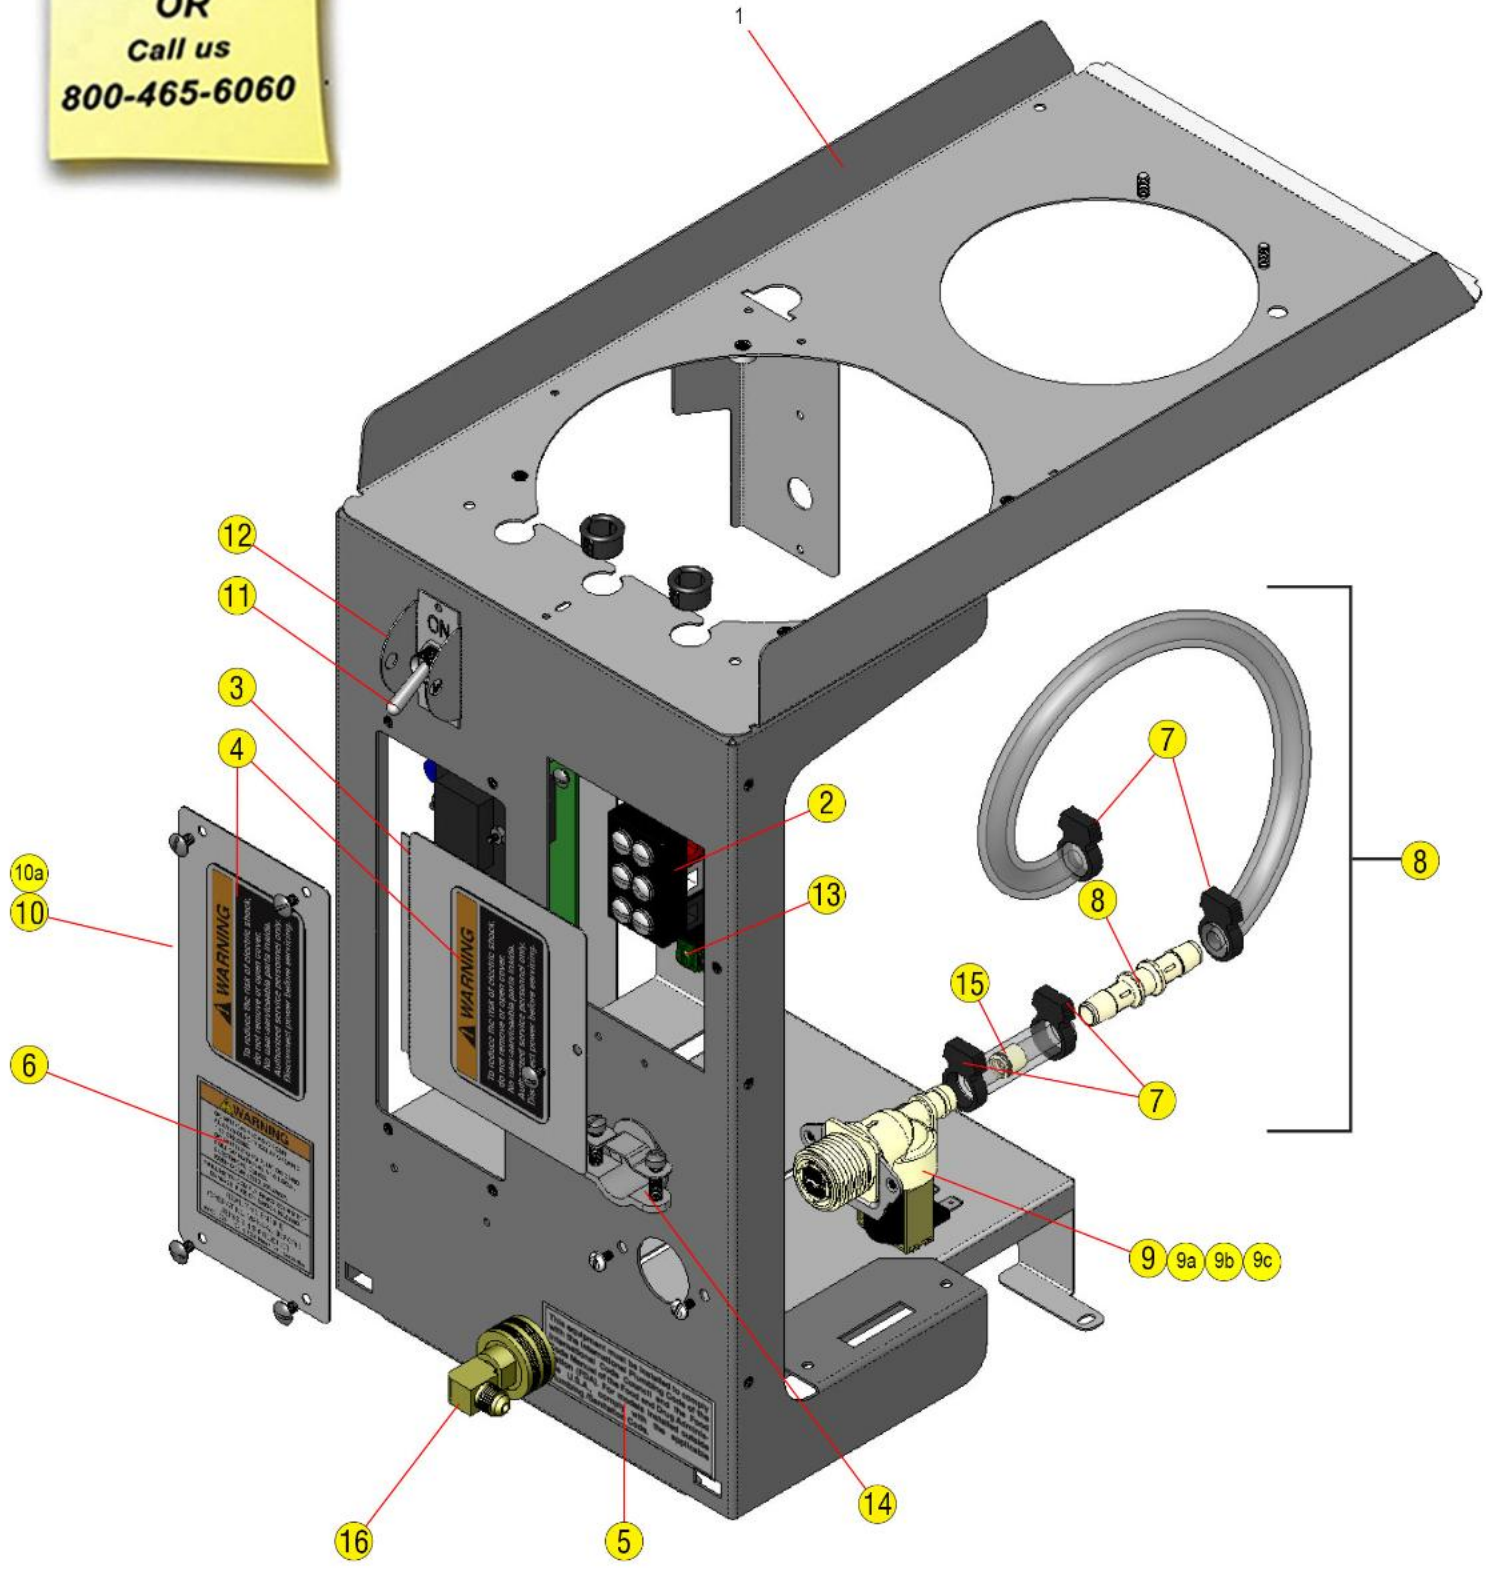

Click on Dot  
OR  
Call us  
800-465-6060

Note

120V/240V  
Frame shown

Click on Dot  
OR  
Call us  
800-465-6060

Note

120V/240V  
Frame shown

*Click on Dot  
OR  
Call us  
800-465-6060*

**Click on Dot  
OR  
Call us  
800-465-6060**

Click on Dot  
OR  
Call us  
800-465-6060

Display Series

Early Style Vent

Silver Series

Note

120V-230V  
Narrow Frame shown

Click on Dot  
OR  
Call us  
800-465-6060