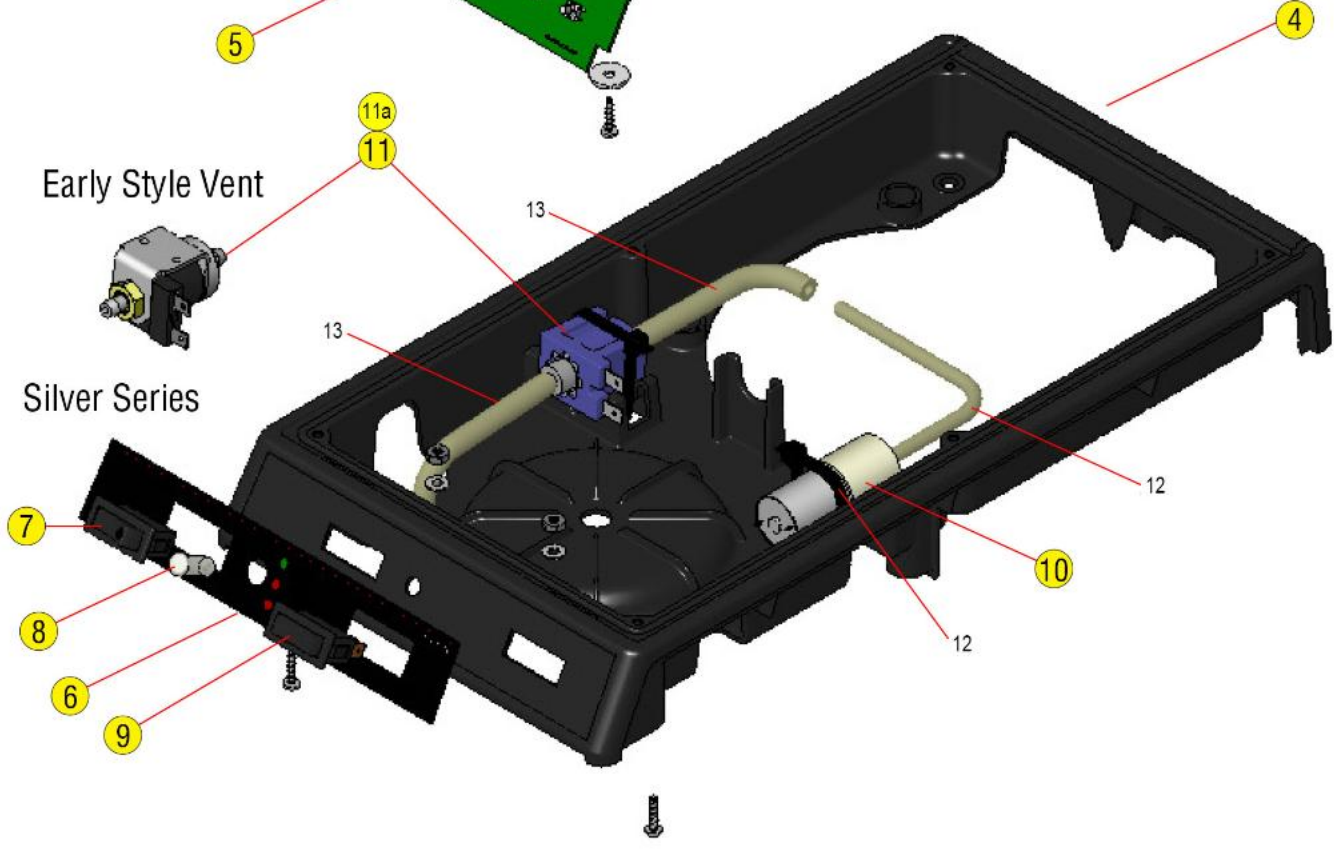

Click on Dot  
OR  
Call us  
800-465-6060

Note

120V/240V  
Frame shown

Click on Dot  
OR  
Call us  
800-465-6060

Note

120V/240V  
Frame shown

*Click on Dot  
OR  
Call us  
800-465-6060*

**Click on Dot  
OR  
Call us  
800-465-6060**

Click on Dot  
OR  
Call us  
800-465-6060

Display Series

Early Style Vent

Silver Series

Note

120V-230V  
Narrow Frame shown

Click on Dot  
OR  
Call us  
800-465-6060