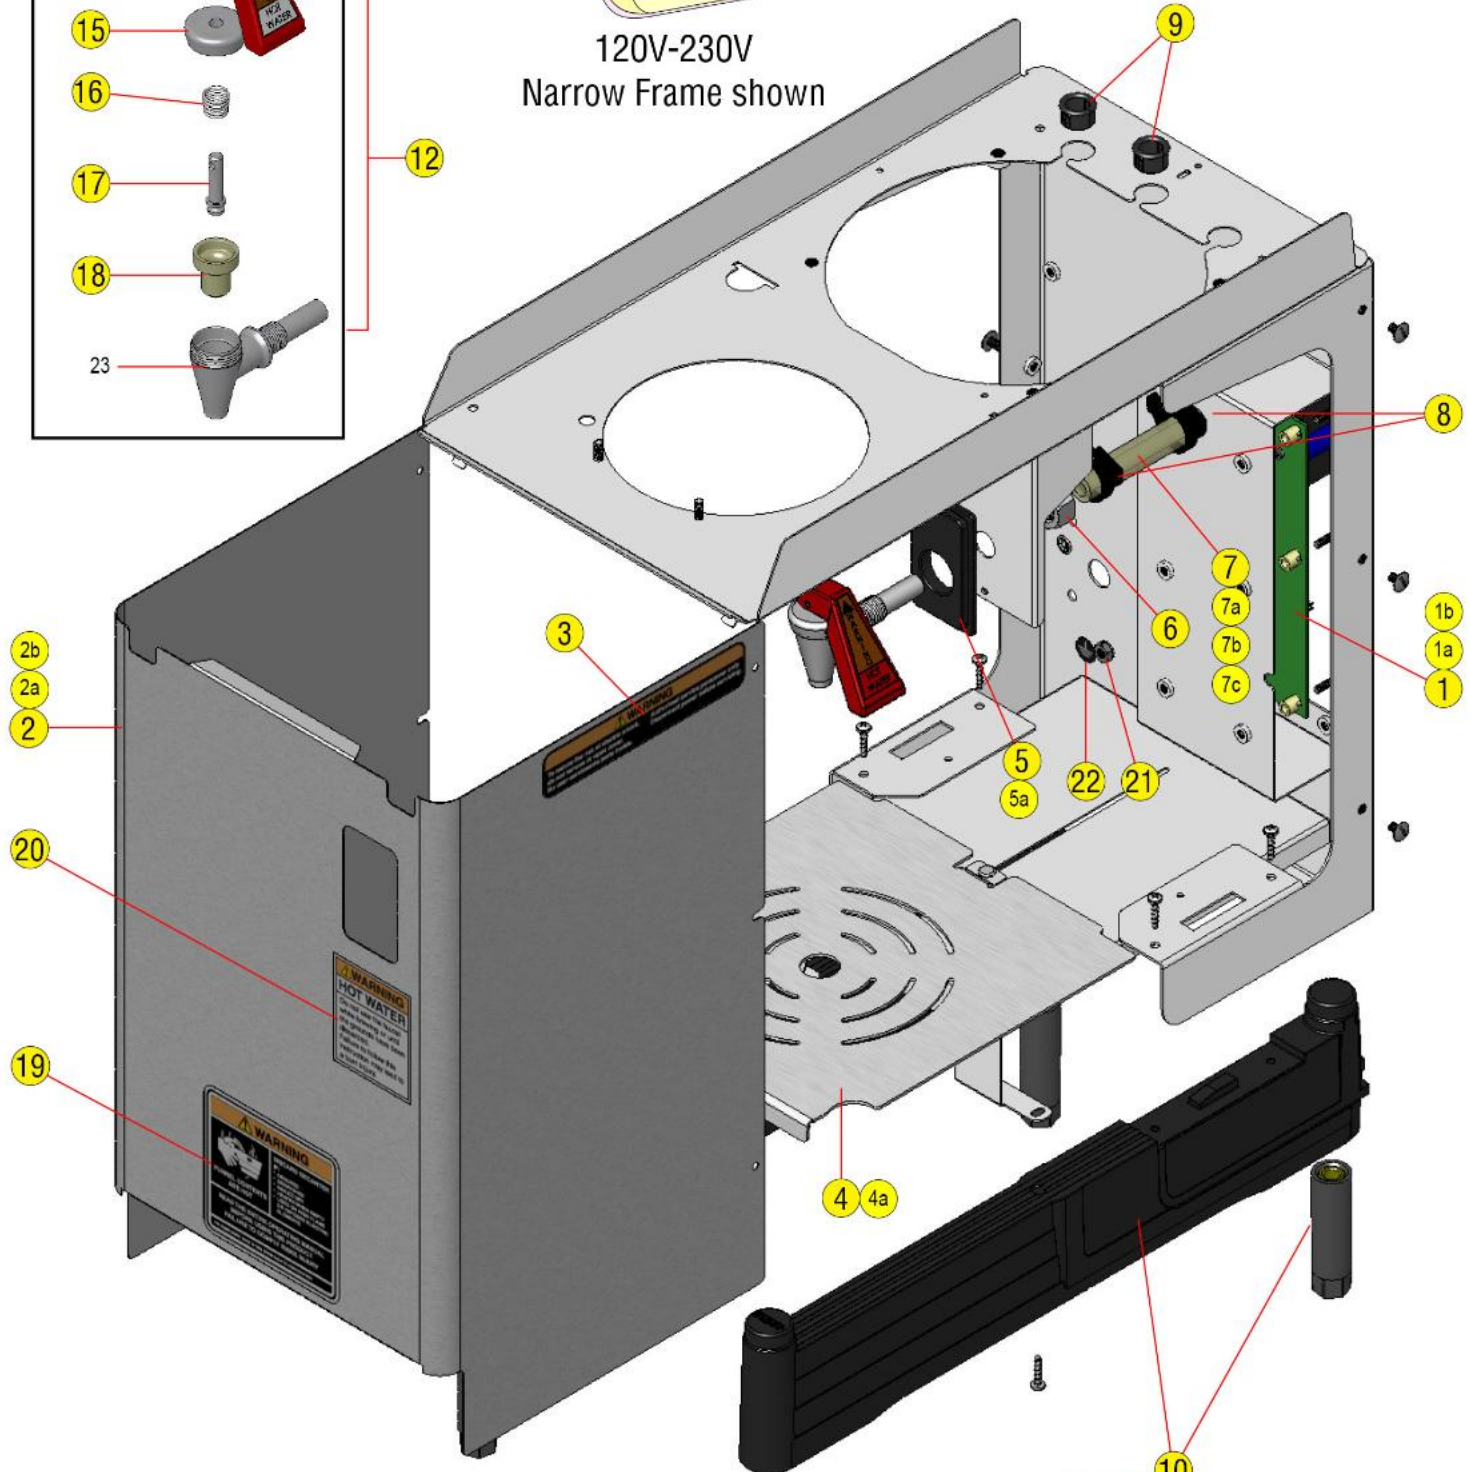

Click on Dot  
OR  
Call us  
800-465-6060

Display Series

Early Style Vent

Silver Series

Note

120V-230V  
Narrow Frame shown

Click on Dot  
OR  
Call us  
800-465-6060