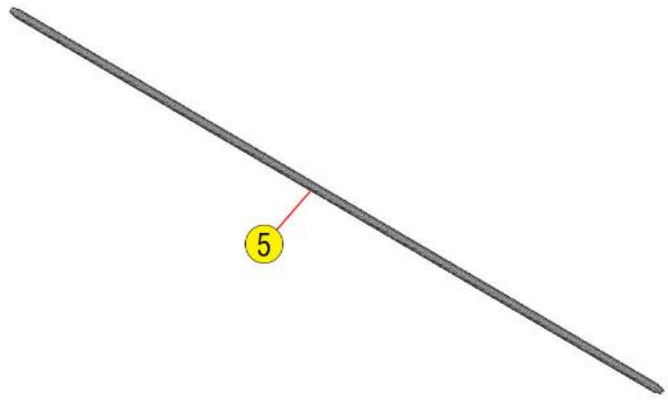

Click on Dot  
OR  
Call us  
800-465-6060

Note

120V/240V  
Frame shown

Click on Dot  
OR  
Call us  
800-465-6060

Note

120V/240V  
Frame shown

*Click on Dot  
OR  
Call us  
800-465-6060*

**Click on Dot  
OR  
Call us  
800-465-6060**

Click on Dot  
OR  
Call us  
800-465-6060

Display Series

Early Style Vent

Silver Series

Note

120V-230V  
Narrow Frame shown

Click on Dot  
OR  
Call us  
800-465-6060