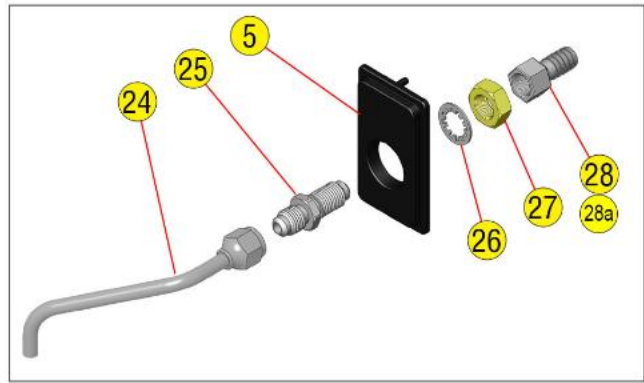

Click on Dot  
OR  
Call us  
800-465-6060

Display Series

Early Style Vent

Silver Series

Note

120V-230V  
Narrow Frame shown

Click on Dot  
OR  
Call us  
800-465-6060