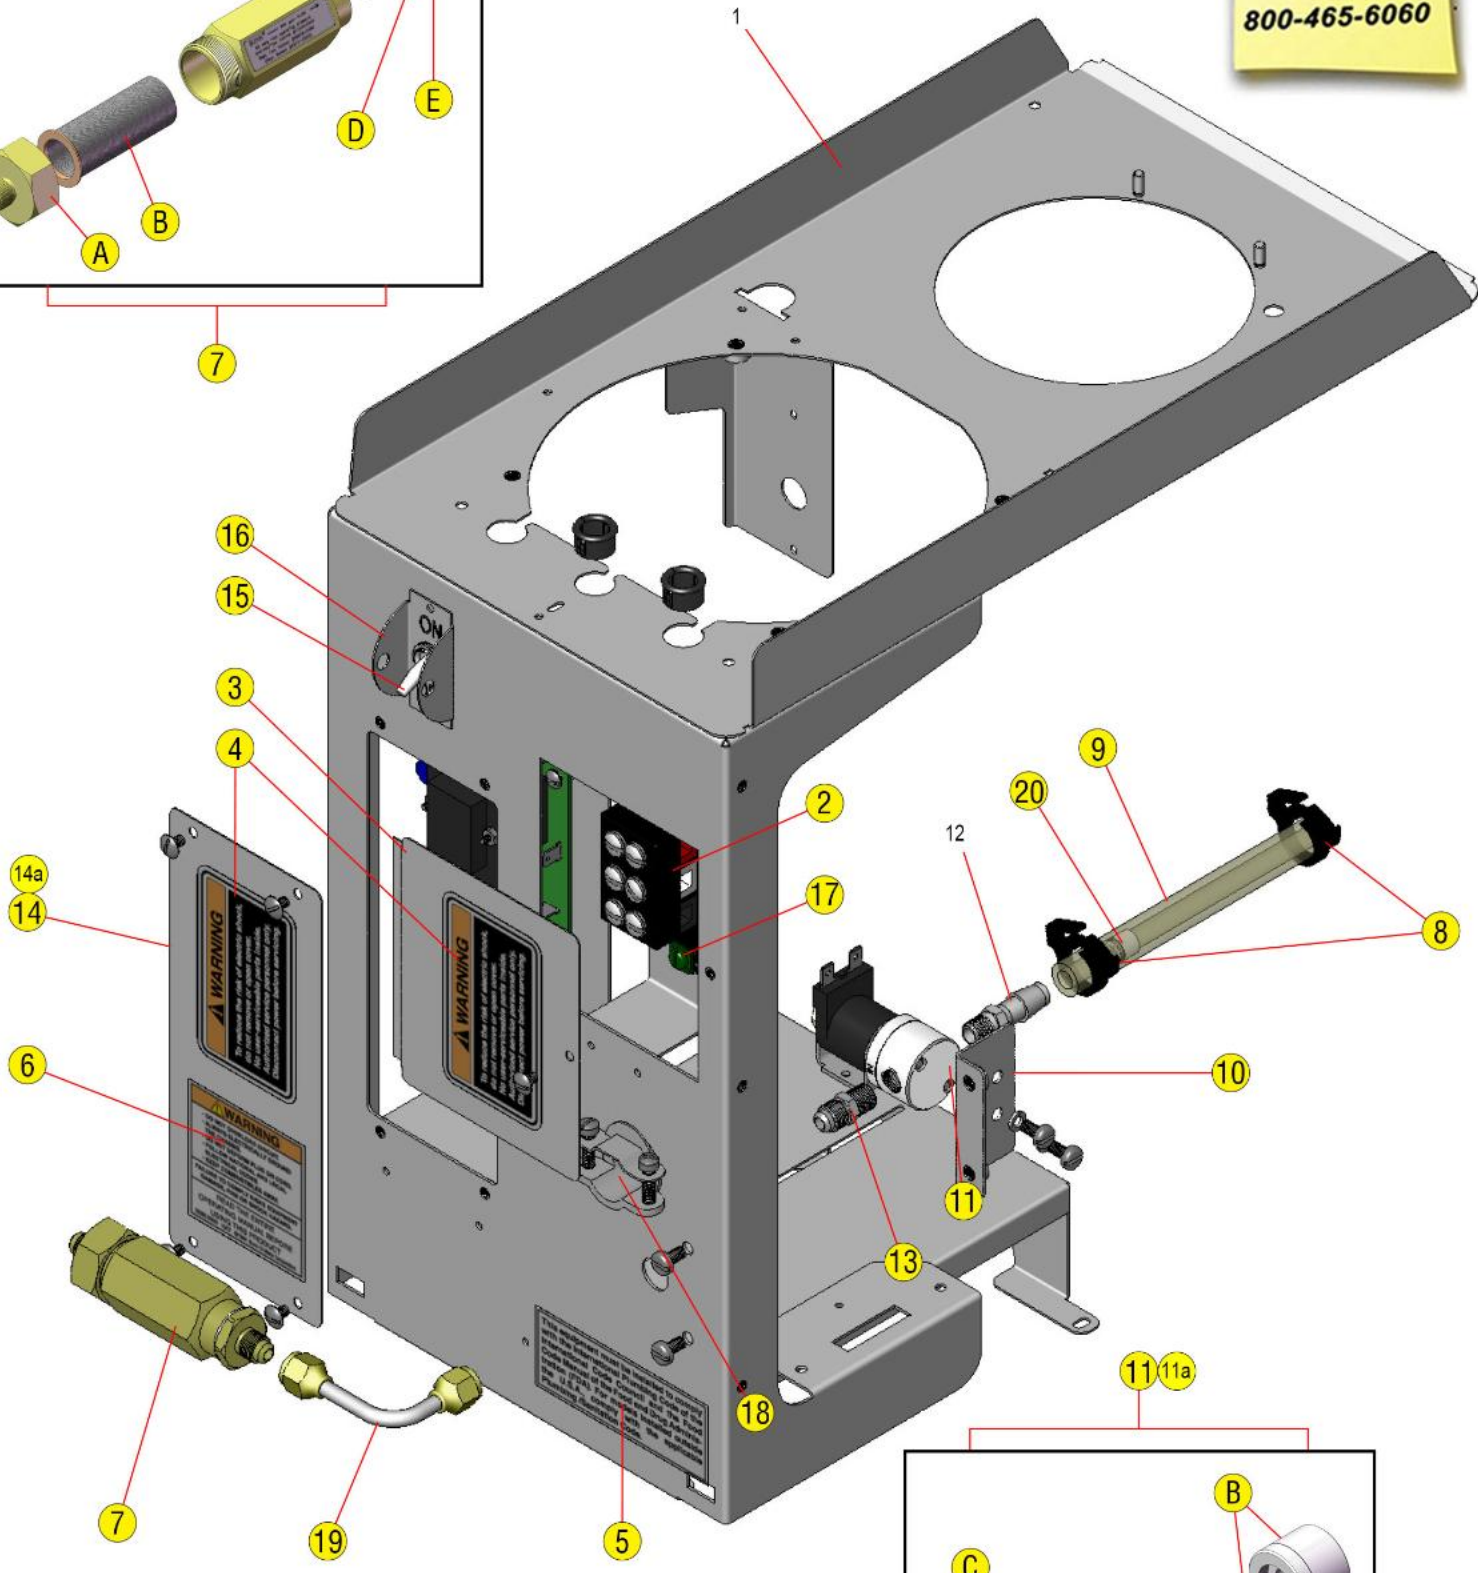

Click on Dot  
OR  
Call us  
800-465-6060

Note

120V/240V  
Frame shown

Click on Dot  
OR  
Call us  
800-465-6060

Note

120V/240V  
Frame shown

*Click on Dot  
OR  
Call us  
800-465-6060*

**Click on Dot  
OR  
Call us  
800-465-6060**

Click on Dot  
OR  
Call us  
800-465-6060

Display Series

Early Style Vent

Silver Series

Note

120V-230V  
Narrow Frame shown

Click on Dot  
OR  
Call us  
800-465-6060