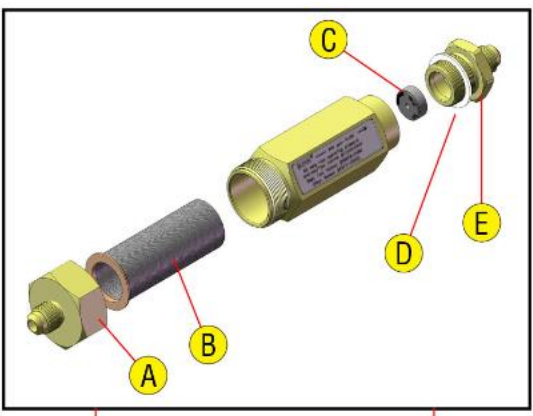

Click on Dot  
OR  
Call us  
800-465-6060

Note

120V/240V  
Frame shown

Click on Dot  
OR  
Call us  
800-465-6060

Note

120V/240V  
Frame shown

*Click on Dot  
OR  
Call us  
800-465-6060*

**Click on Dot  
OR  
Call us  
800-465-6060**

Click on Dot  
OR  
Call us  
800-465-6060

Display Series

Early Style Vent

Silver Series

Note

120V-230V  
Narrow Frame shown

Click on Dot  
OR  
Call us  
800-465-6060