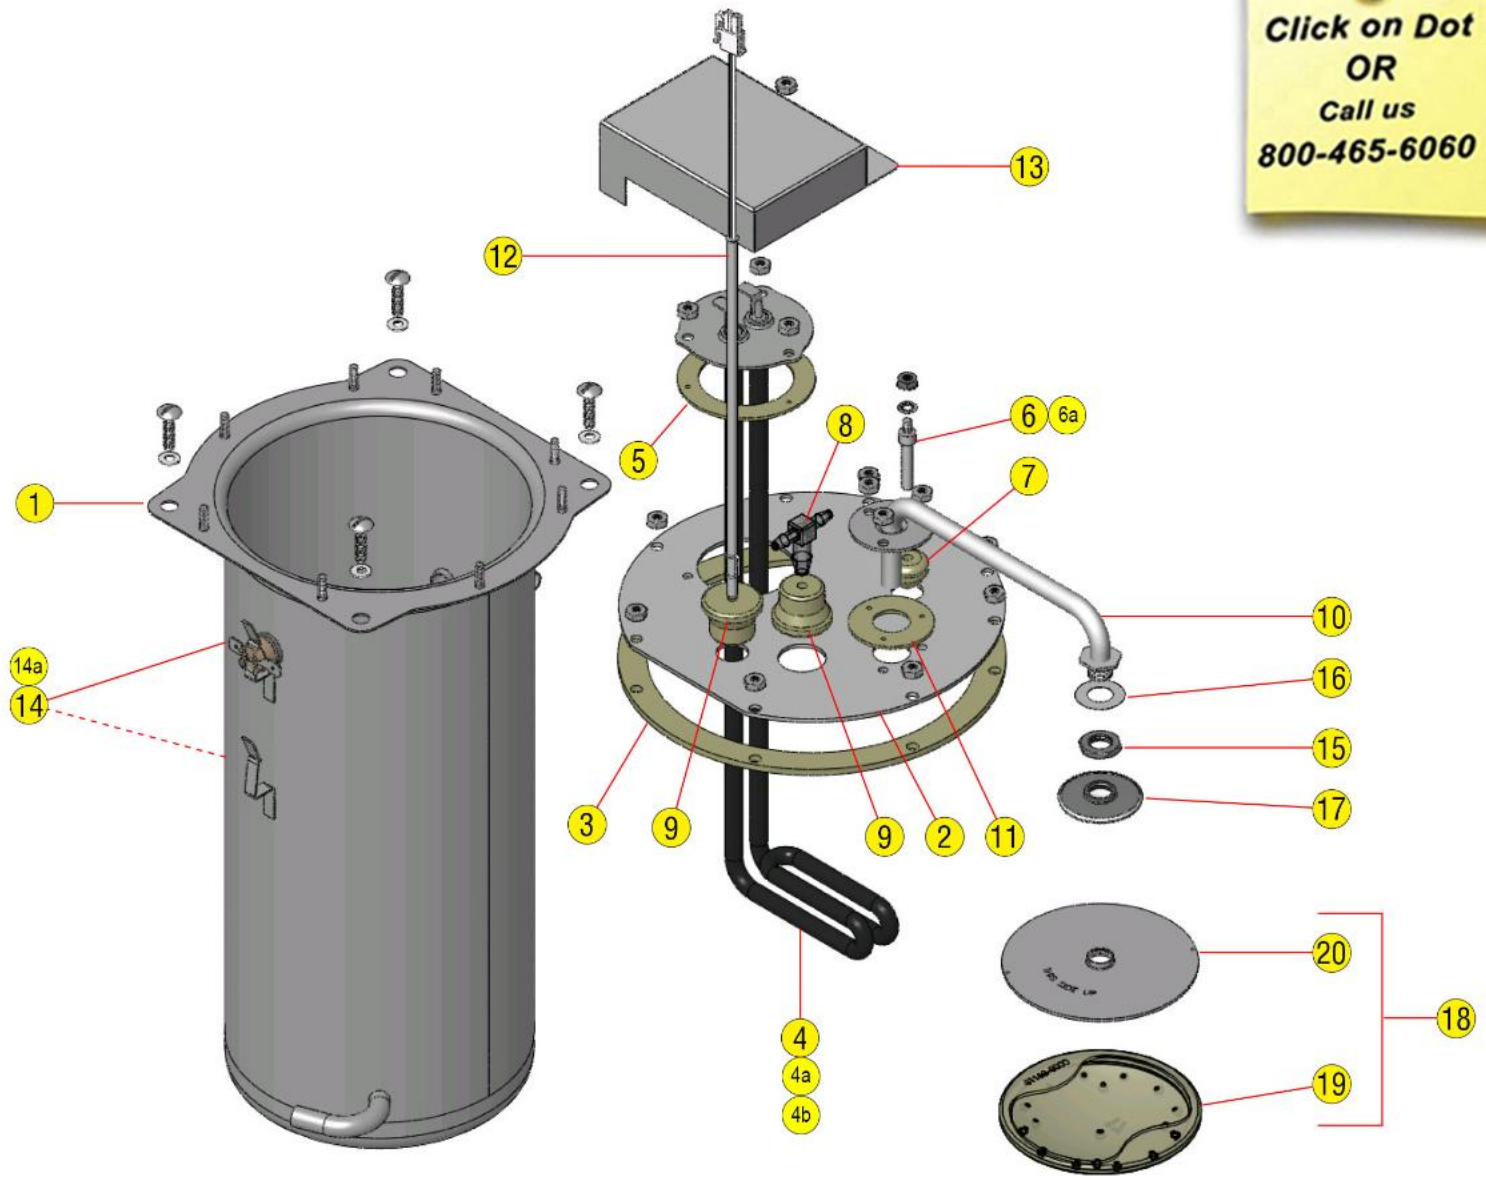

Click on Dot  
OR  
Call us  
800-465-6060

Note

120V/240V  
Frame shown

Click on Dot  
OR  
Call us  
800-465-6060

Note

120V/240V  
Frame shown

*Click on Dot  
OR  
Call us  
800-465-6060*

**Click on Dot  
OR  
Call us  
800-465-6060**

Click on Dot  
OR  
Call us  
800-465-6060

Display Series

Early Style Vent

Silver Series

Note

120V-230V  
Narrow Frame shown

Click on Dot  
OR  
Call us  
800-465-6060