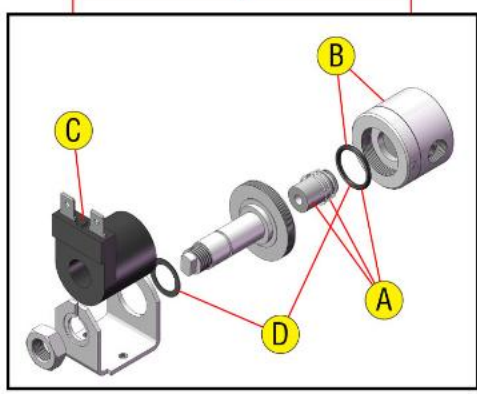

Click on Dot  
OR  
Call us  
800-465-6060

Note

120V/240V  
Frame shown

Click on Dot  
OR  
Call us  
800-465-6060

Note

120V/240V  
Frame shown

*Click on Dot  
OR  
Call us  
800-465-6060*

**Click on Dot  
OR  
Call us  
800-465-6060**

Click on Dot  
OR  
Call us  
800-465-6060

Display Series

Early Style Vent

Silver Series

Note

120V-230V  
Narrow Frame shown

Click on Dot  
OR  
Call us  
800-465-6060