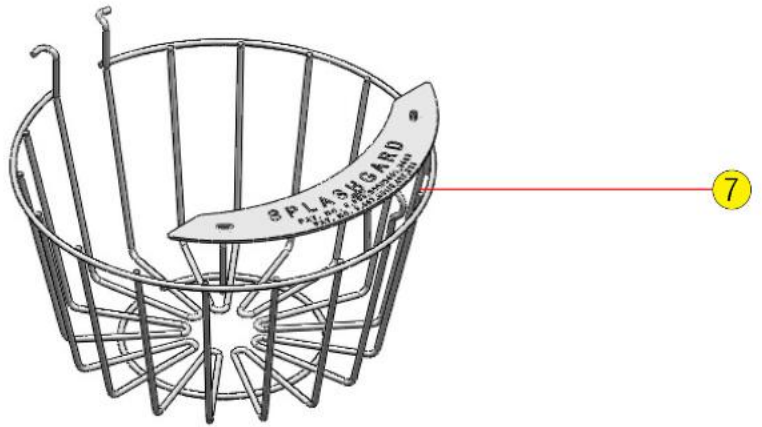

Click on Dot  
OR  
Call us  
800-465-6060

Note

120V/240V  
Frame shown

Click on Dot  
OR  
Call us  
800-465-6060

Note

120V/240V  
Frame shown

*Click on Dot  
OR  
Call us  
800-465-6060*

**Click on Dot  
OR  
Call us  
800-465-6060**

Click on Dot  
OR  
Call us  
800-465-6060

Display Series

Early Style Vent

Silver Series

Note

120V-230V  
Narrow Frame shown

Click on Dot  
OR  
Call us  
800-465-6060