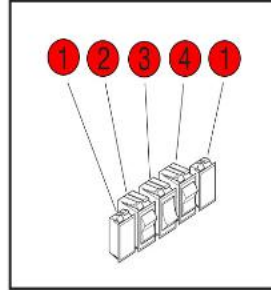

**Click on Red Dot
OR
Call us
800-465-6060**

Click on Red Dot
OR
Call us
800-465-6060

SINGLE CW MODELS

SINGLE CD MODELS

Click on Red Dot
OR
Call us
800-465-6060

*Click on Red Dot
OR
Call us
800-465-6060*

*Click on Red Dot
OR
Call us
800-465-6060*