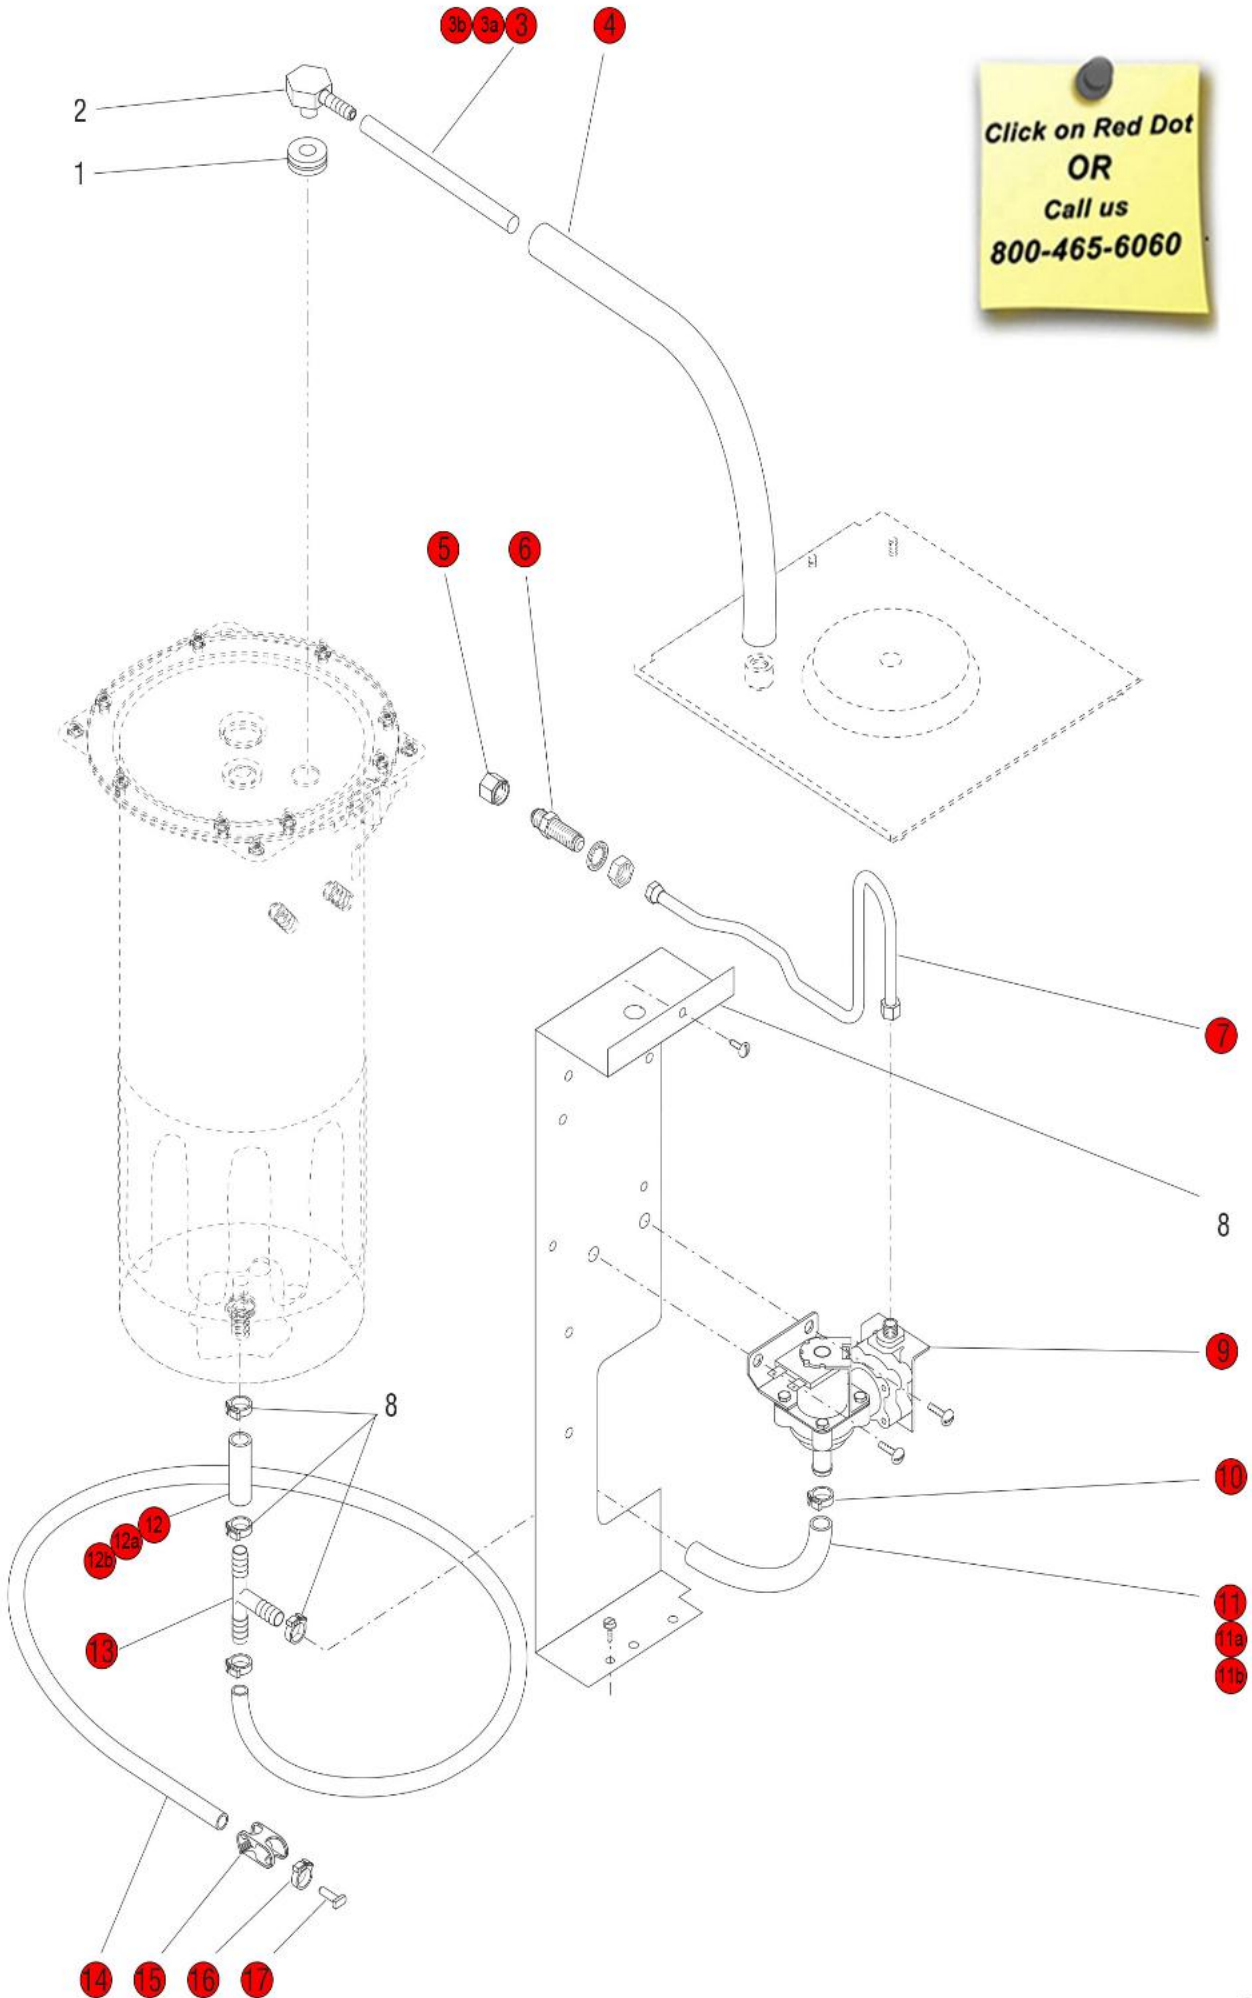

**Click on Red Dot
OR
Call us
800-465-6060**

Click on Red Dot
OR
Call us
800-465-6060

SINGLE CW MODELS

SINGLE CD MODELS

Click on Red Dot
OR
Call us
800-465-6060

*Click on Red Dot
OR
Call us
800-465-6060*

*Click on Red Dot
OR
Call us
800-465-6060*

Gourmet 'C' Funnel

Click on Red Dot
OR
Call us
800-465-6060

**Click on Red Dot
OR
Call us
800-465-6060**

*Click on Red Dot
OR
Call us
800-465-6060*

Click on Red Dot
OR
Call us
800-465-6060

Click on Red Dot
OR
Call us
800-465-6060