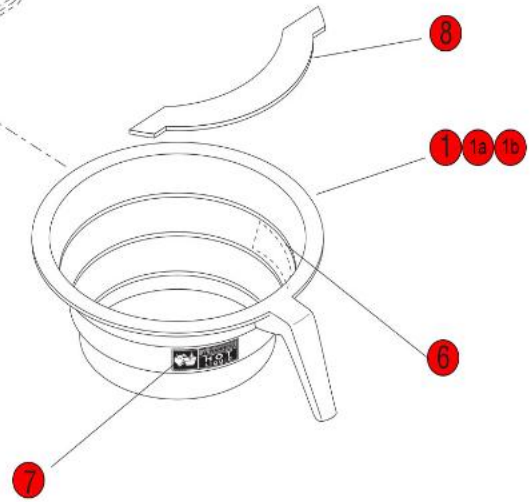

**Click on Red Dot
OR
Call us
800-465-6060**

Click on Red Dot
OR
Call us
800-465-6060

SINGLE CW MODELS

SINGLE CD MODELS

Click on Red Dot
OR
Call us
800-465-6060

*Click on Red Dot
OR
Call us
800-465-6060*

*Click on Red Dot
OR
Call us
800-465-6060*

Gourmet 'C' Funnel

Click on Red Dot
OR
Call us
800-465-6060

**Click on Red Dot
OR
Call us
800-465-6060**

*Click on Red Dot
OR
Call us
800-465-6060*

Click on Red Dot
OR
Call us
800-465-6060

Click on Red Dot
OR
Call us
800-465-6060