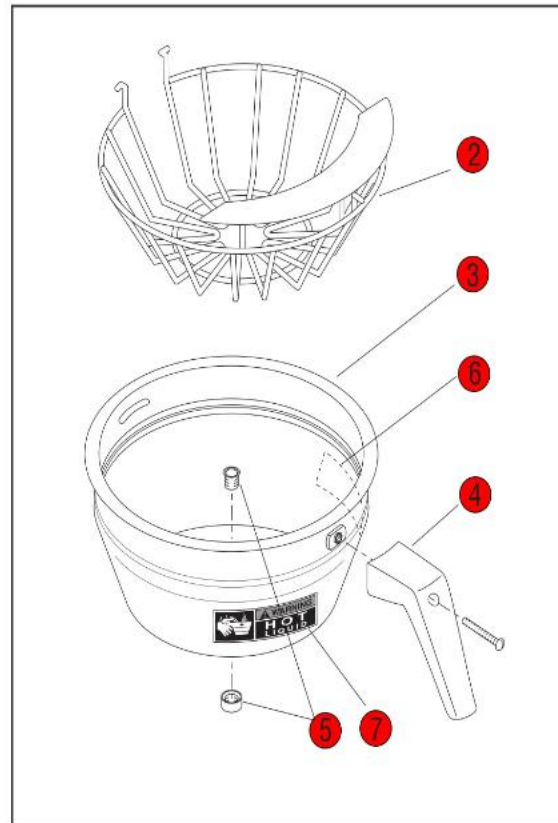

*Click on Red Dot
OR
Call us
800-465-6060*