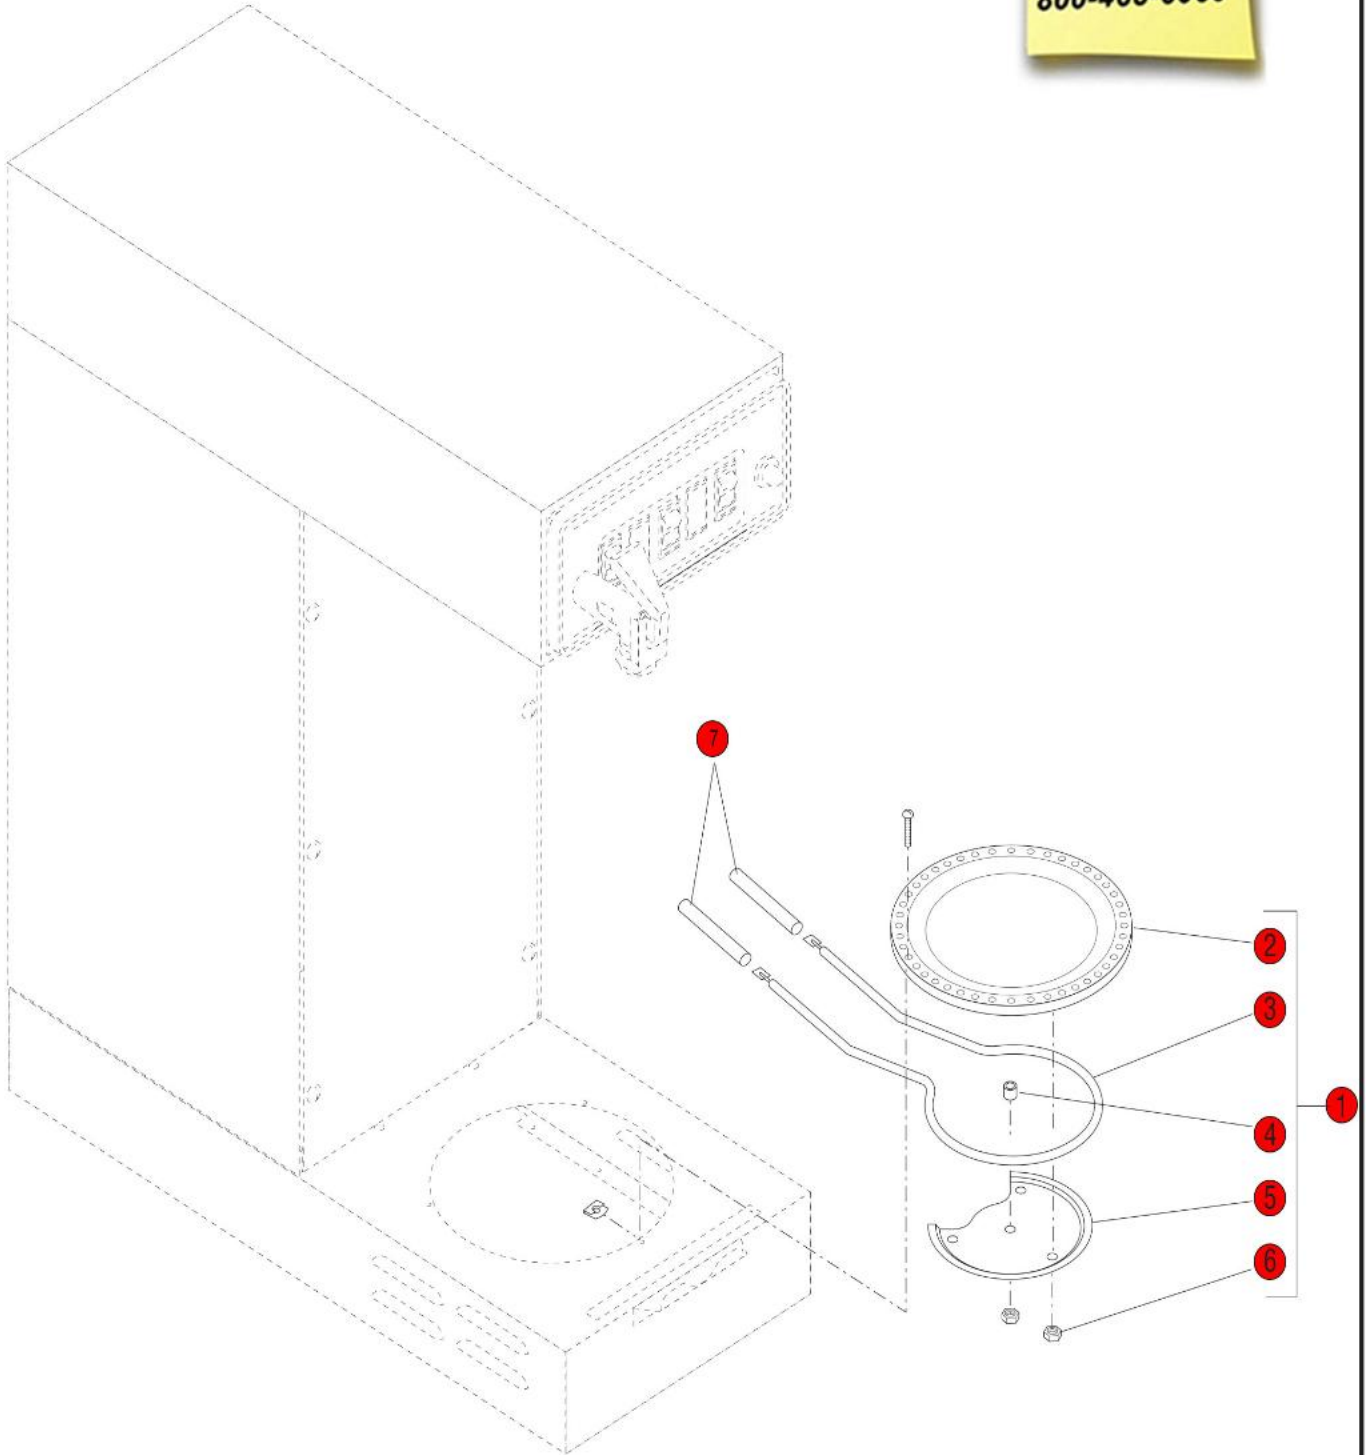

**Click on Red Dot
OR
Call us
800-465-6060**

Click on Red Dot
OR
Call us
800-465-6060

SINGLE CW MODELS

SINGLE CD MODELS

Click on Red Dot
OR
Call us
800-465-6060

*Click on Red Dot
OR
Call us
800-465-6060*

*Click on Red Dot
OR
Call us
800-465-6060*

Gourmet 'C' Funnel

Click on Red Dot
OR
Call us
800-465-6060

**Click on Red Dot
OR
Call us
800-465-6060**

*Click on Red Dot
OR
Call us
800-465-6060*

Click on Red Dot
OR
Call us
800-465-6060

Click on Red Dot
OR
Call us
800-465-6060