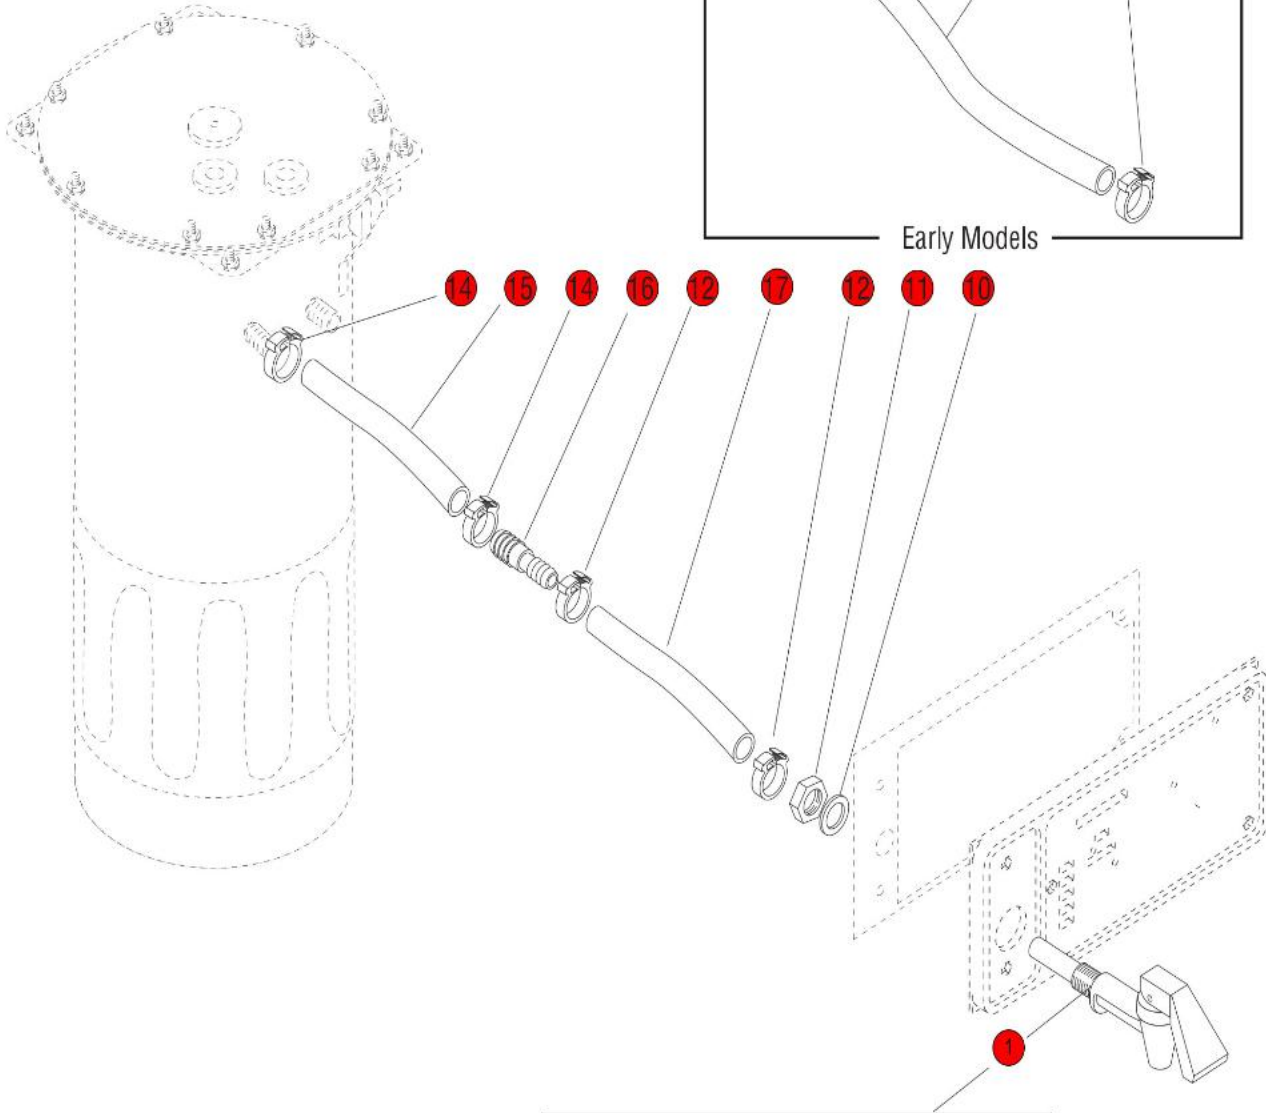

**Click on Red Dot
OR
Call us
800-465-6060**

Click on Red Dot
OR
Call us
800-465-6060

SINGLE CW MODELS

SINGLE CD MODELS

Click on Red Dot
OR
Call us
800-465-6060

*Click on Red Dot
OR
Call us
800-465-6060*

*Click on Red Dot
OR
Call us
800-465-6060*

Gourmet 'C' Funnel

Click on Red Dot
OR
Call us
800-465-6060

**Click on Red Dot
OR
Call us
800-465-6060**

*Click on Red Dot
OR
Call us
800-465-6060*

Click on Red Dot
OR
Call us
800-465-6060

Click on Red Dot
OR
Call us
800-465-6060