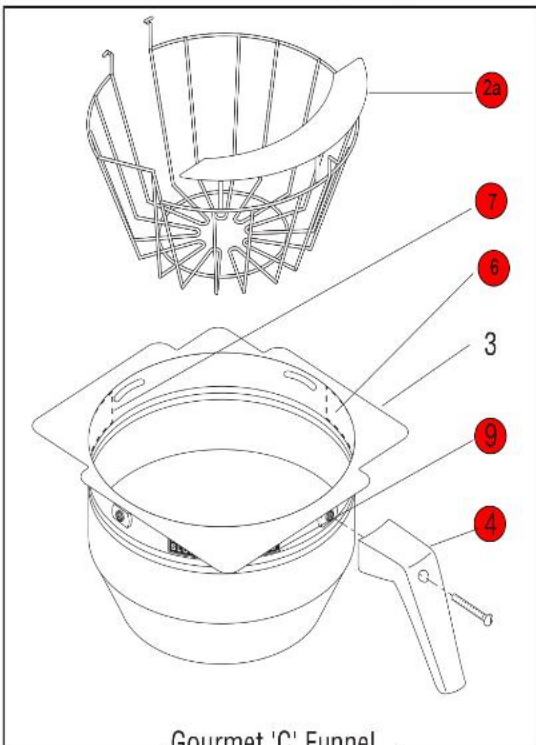

**Click on Red Dot
OR
Call us
800-465-6060**

Click on Red Dot
OR
Call us
800-465-6060

SINGLE CW MODELS

SINGLE CD MODELS

Click on Red Dot
OR
Call us
800-465-6060

*Click on Red Dot
OR
Call us
800-465-6060*

*Click on Red Dot
OR
Call us
800-465-6060*

Gourmet 'C' Funnel

Click on Red Dot
OR
Call us
800-465-6060

**Click on Red Dot
OR
Call us
800-465-6060**

*Click on Red Dot
OR
Call us
800-465-6060*

Click on Red Dot
OR
Call us
800-465-6060

Click on Red Dot
OR
Call us
800-465-6060