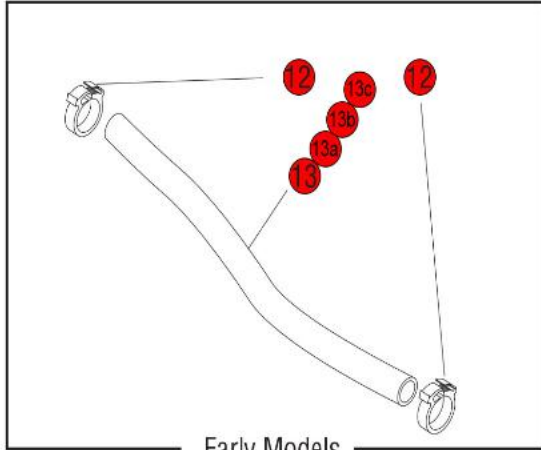

**Click on Red Dot
OR
Call us
800-465-6060**

Click on Red Dot
OR
Call us
800-465-6060

SINGLE CW MODELS

SINGLE CD MODELS

Click on Red Dot
OR
Call us
800-465-6060

*Click on Red Dot
OR
Call us
800-465-6060*

*Click on Red Dot
OR
Call us
800-465-6060*

Gourmet 'C' Funnel

Click on Red Dot
OR
Call us
800-465-6060

**Click on Red Dot
OR
Call us
800-465-6060**

*Click on Red Dot
OR
Call us
800-465-6060*

Click on Red Dot
OR
Call us
800-465-6060

Click on Red Dot
OR
Call us
800-465-6060