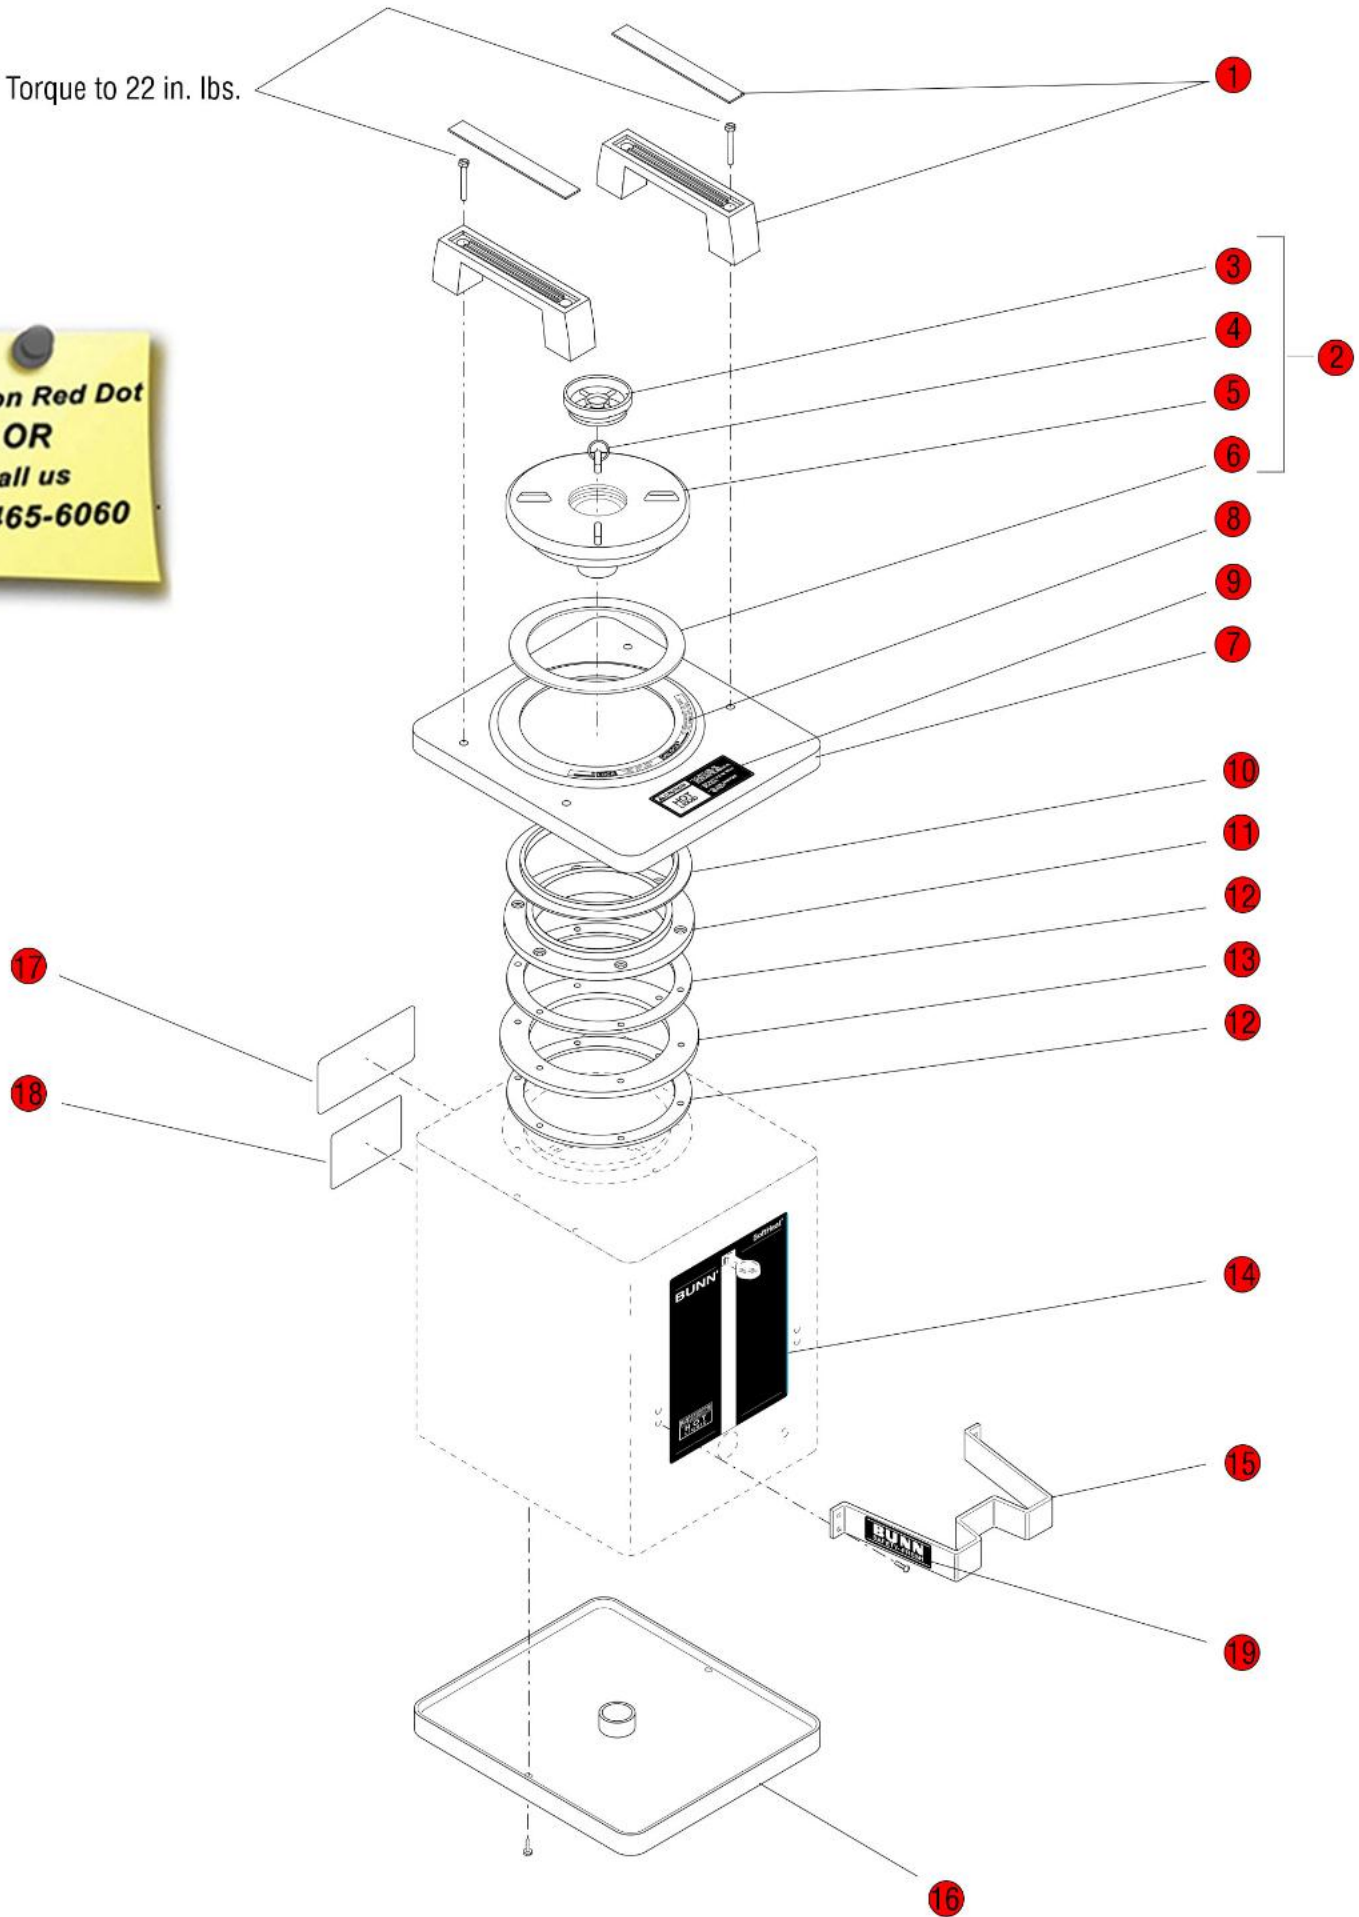

Torque to 22 in. lbs.

Click on Red Dot
OR
Call us
800-465-6060

*Click on Red Dot
OR
Call us
800-465-6060*

*Click on Red Dot
OR
Call us
800-465-6060*