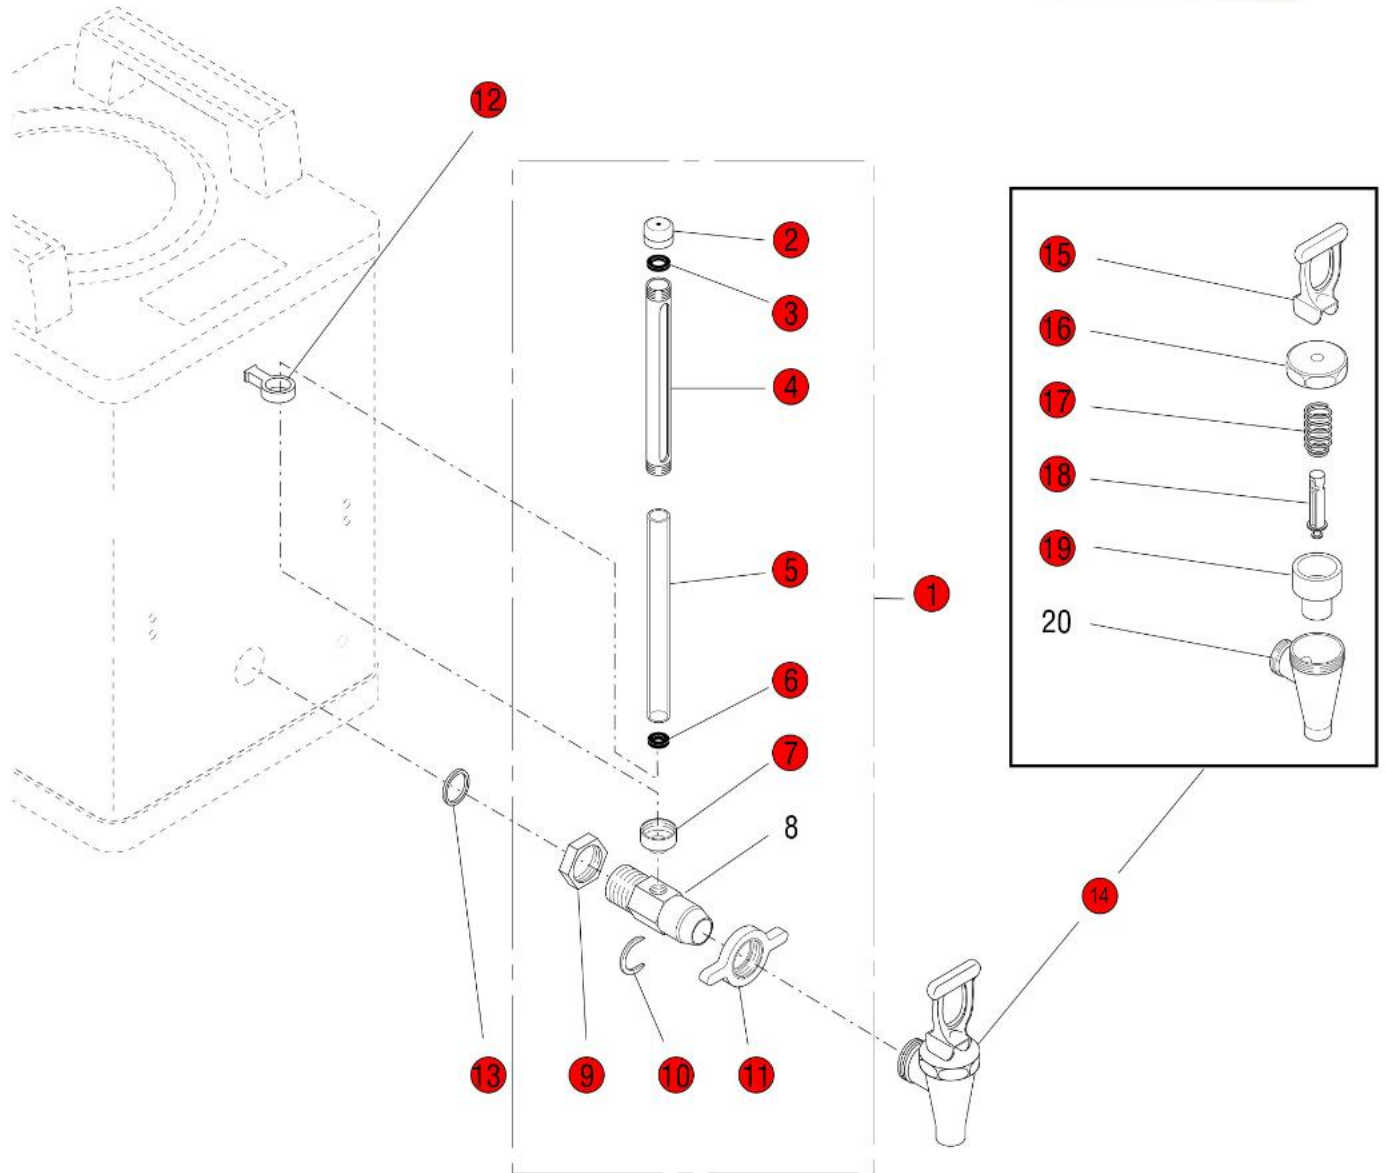

Torque to 22 in. lbs.

Click on Red Dot
OR
Call us
800-465-6060

*Click on Red Dot
OR
Call us
800-465-6060*

*Click on Red Dot
OR
Call us
800-465-6060*