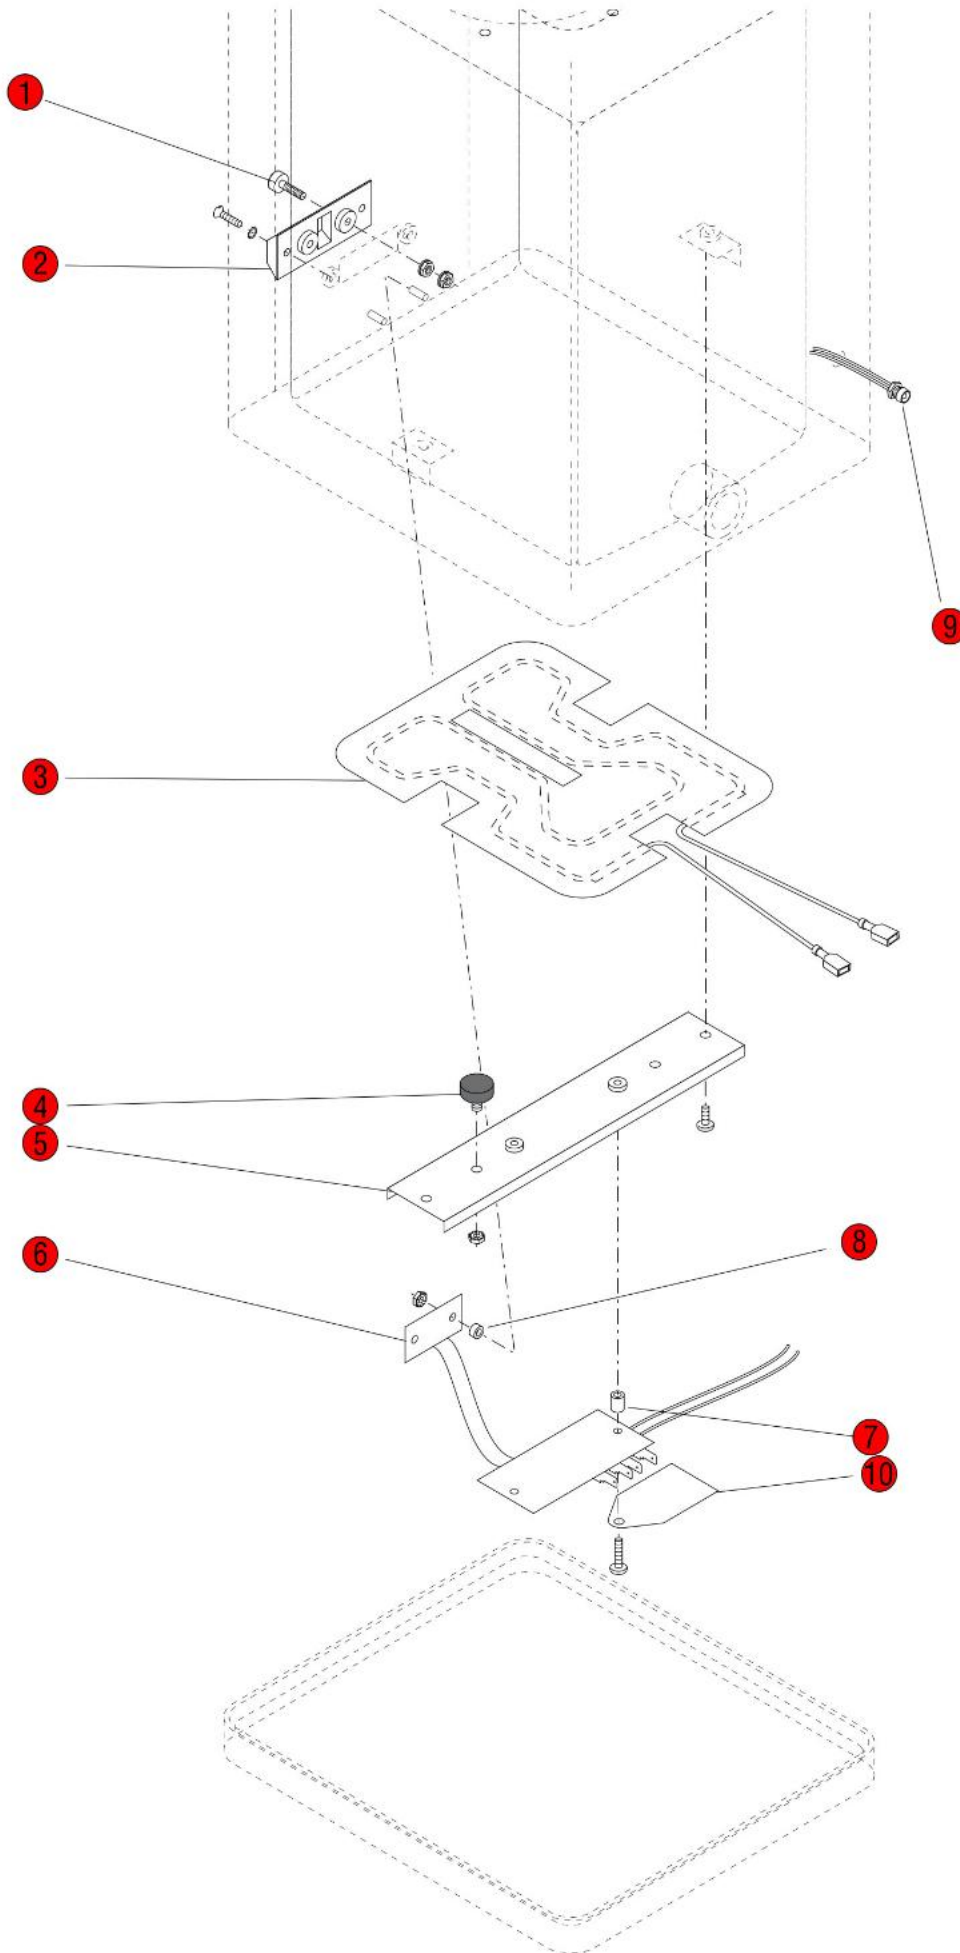

Torque to 22 in. lbs.

Click on Red Dot
OR
Call us
800-465-6060

*Click on Red Dot
OR
Call us
800-465-6060*

*Click on Red Dot
OR
Call us
800-465-6060*