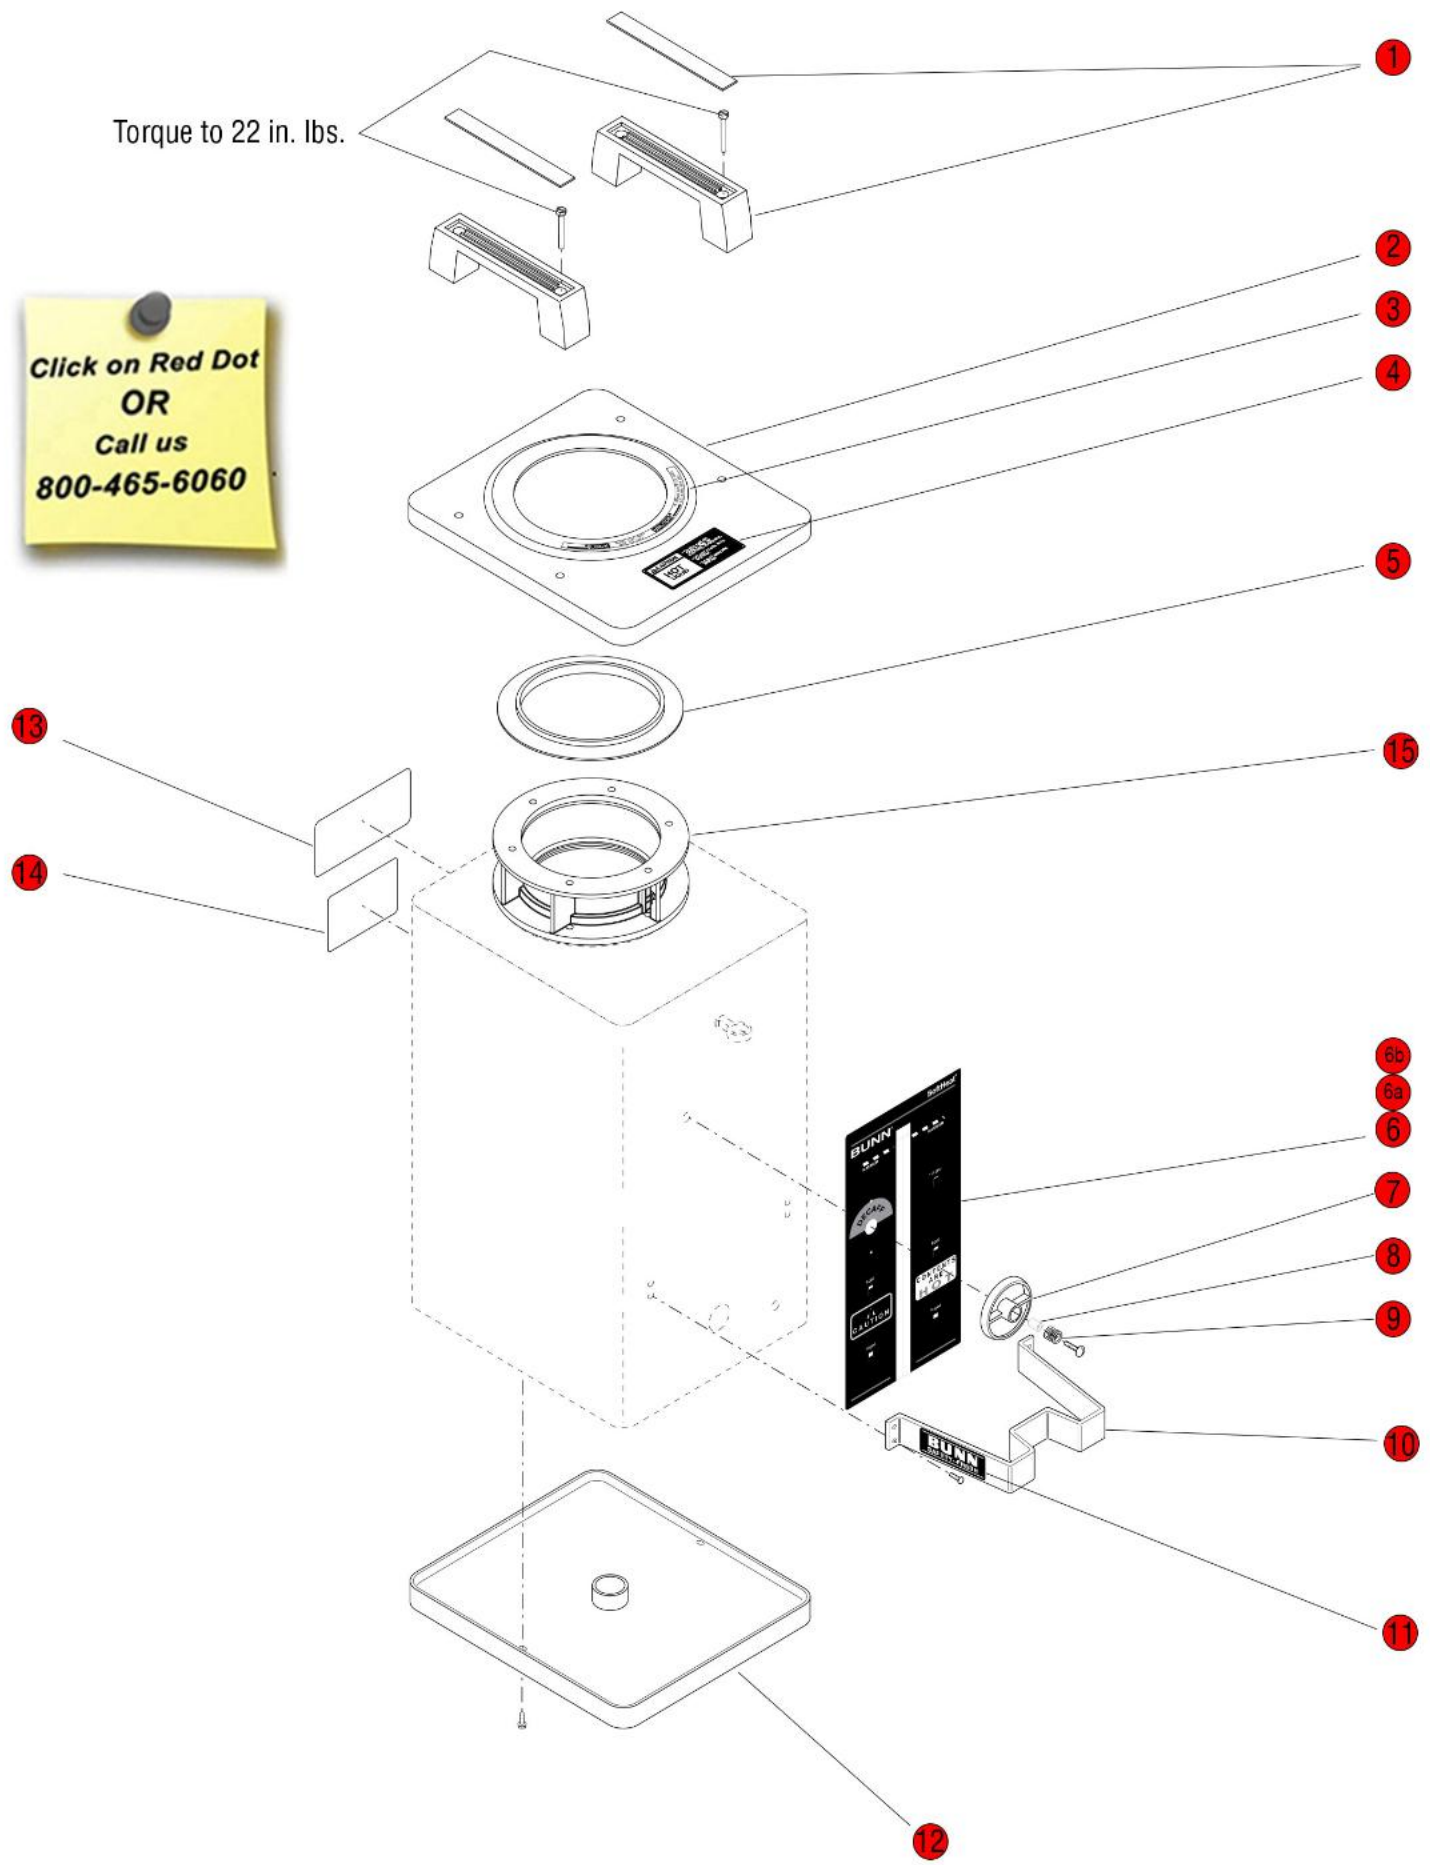

*Click on Red Dot  
OR  
Call us  
800-465-6060*

Torque to 22 in. lbs.

**Click on Red Dot  
OR  
Call us  
800-465-6060**

**Click on Red Dot  
OR  
Call us  
800-465-6060**

*Click on Red Dot  
OR  
Call us  
800-465-6060*