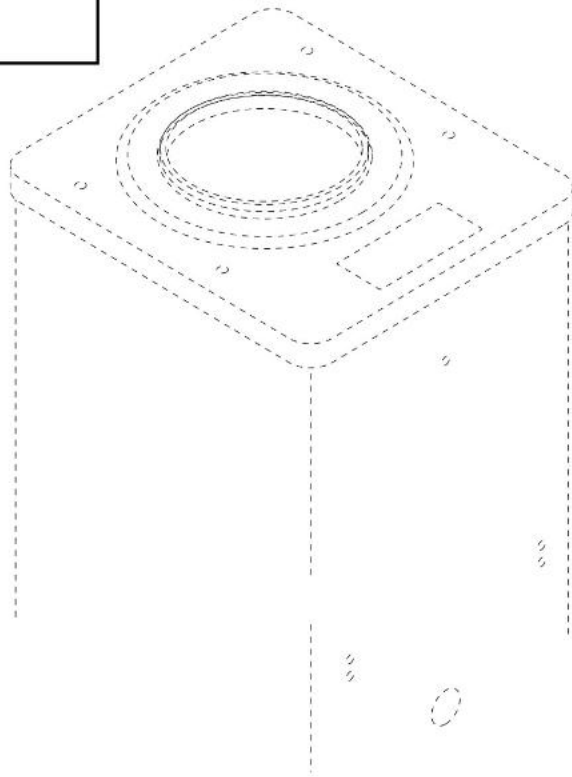

*Click on Red Dot  
OR  
Call us  
800-465-6060*

Torque to 22 in. lbs.

**Click on Red Dot  
OR  
Call us  
800-465-6060**

**Click on Red Dot  
OR  
Call us  
800-465-6060**

*Click on Red Dot  
OR  
Call us  
800-465-6060*