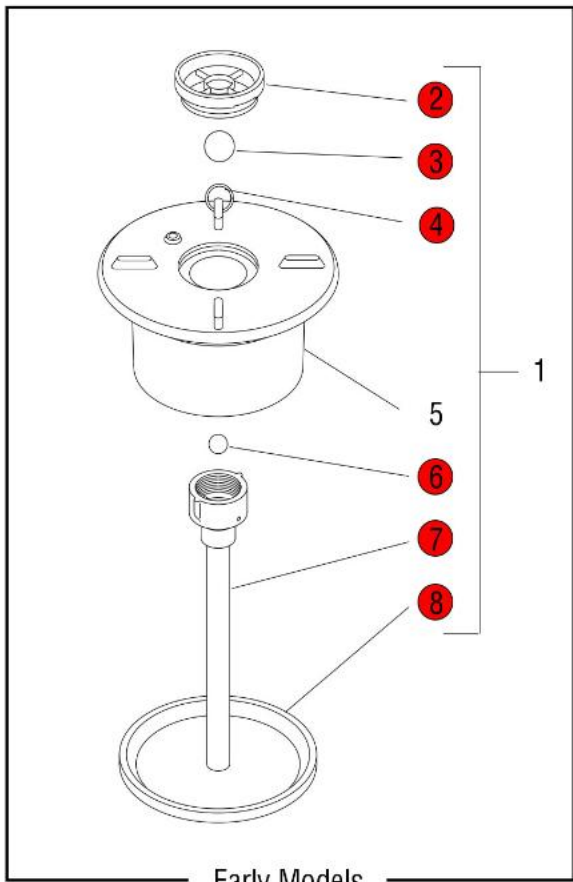

*Click on Red Dot  
OR  
Call us  
800-465-6060*

Torque to 22 in. lbs.

**Click on Red Dot  
OR  
Call us  
800-465-6060**

**Click on Red Dot  
OR  
Call us  
800-465-6060**

*Click on Red Dot  
OR  
Call us  
800-465-6060*