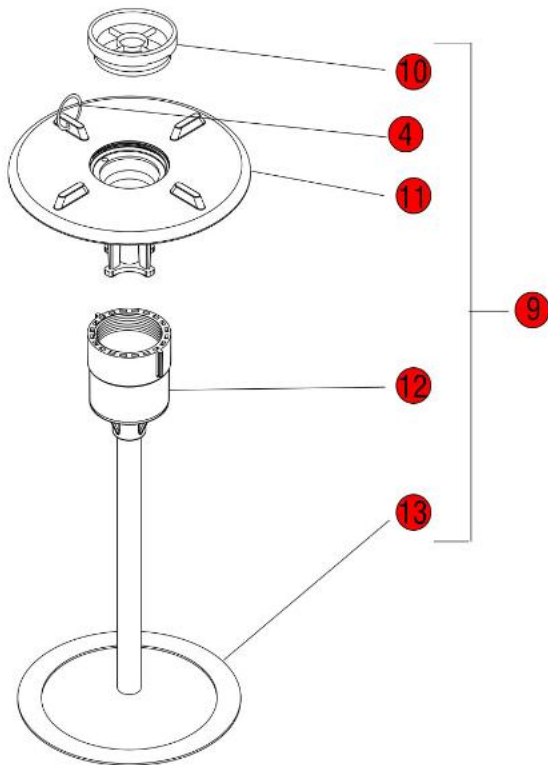

*Click on Red Dot  
OR  
Call us  
800-465-6060*

Torque to 22 in. lbs.

**Click on Red Dot  
OR  
Call us  
800-465-6060**

**Click on Red Dot  
OR  
Call us  
800-465-6060**

*Click on Red Dot  
OR  
Call us  
800-465-6060*