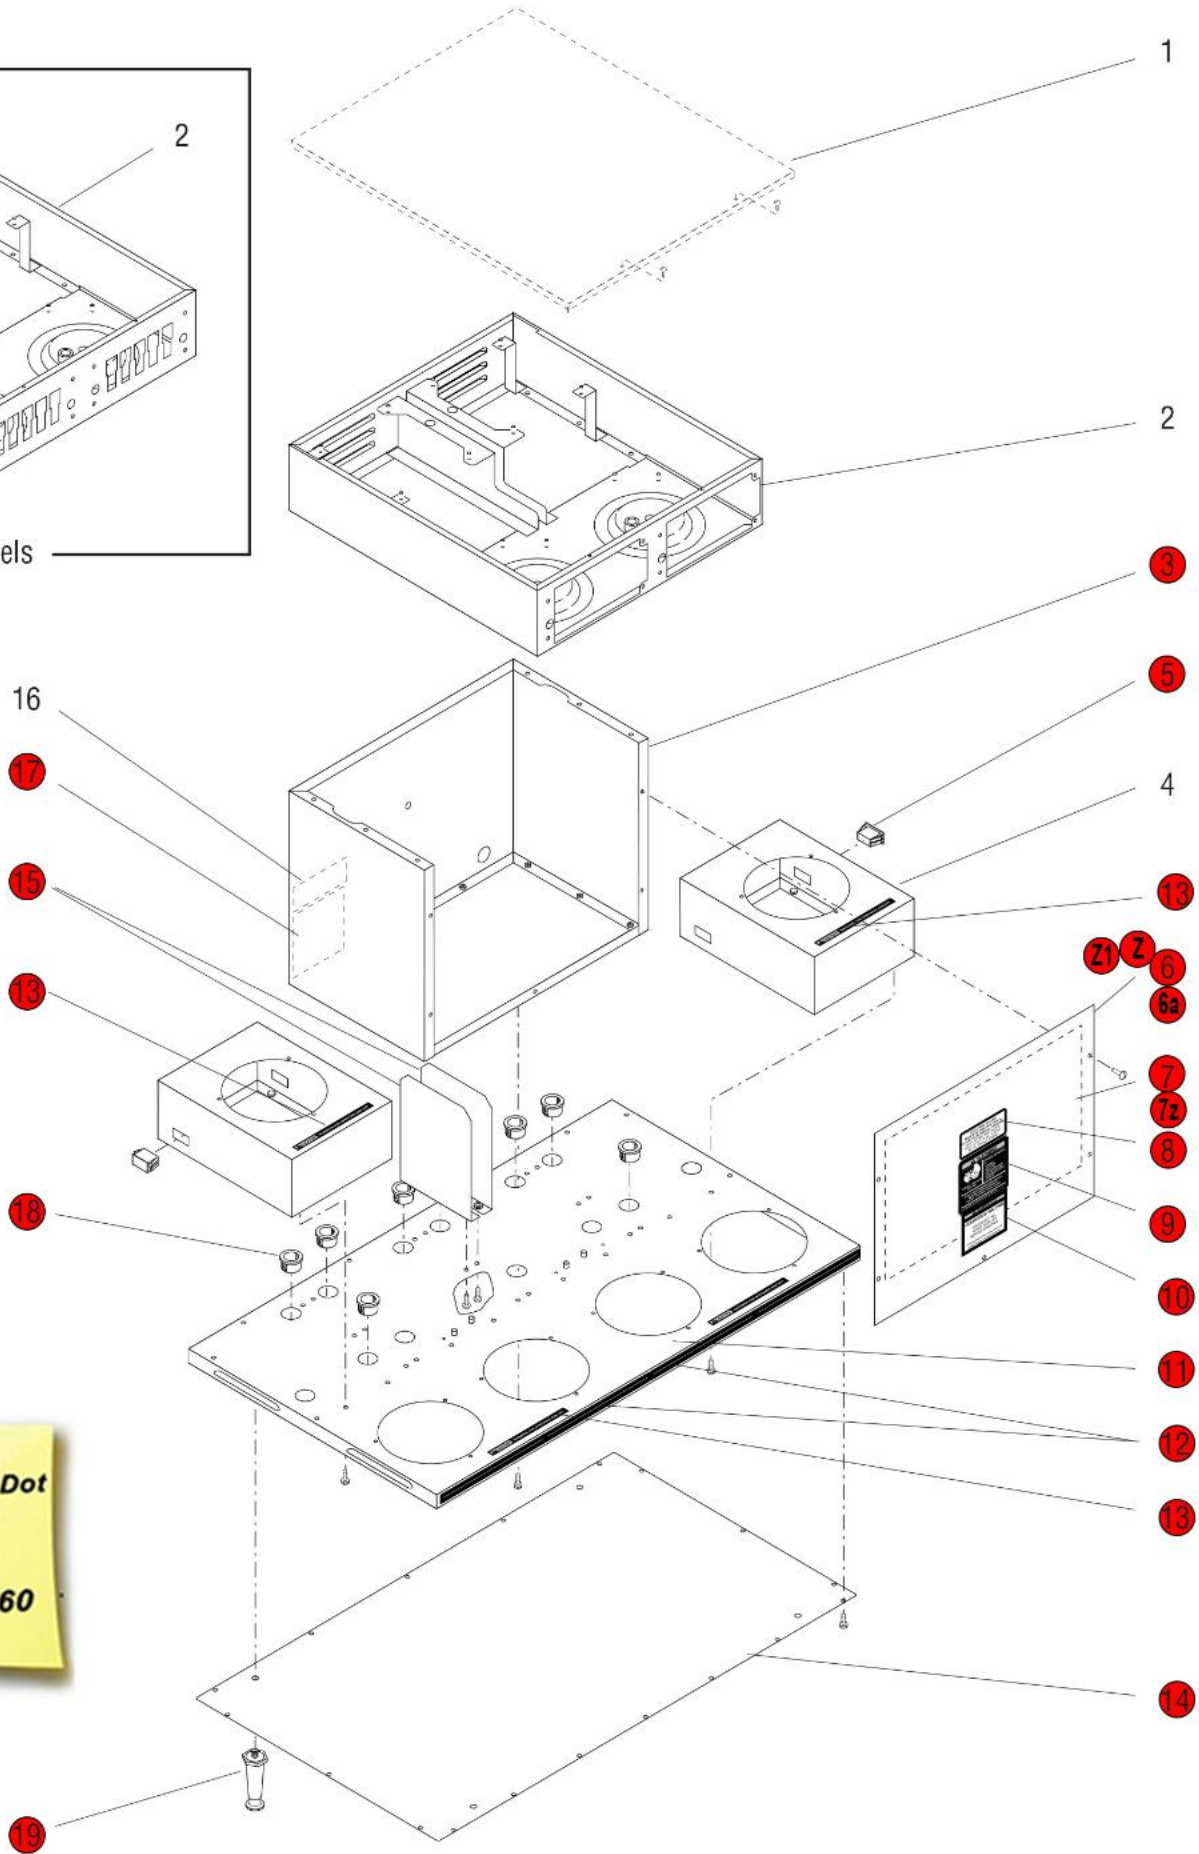

**Click on Red Dot
OR
Call us
800-465-6060**

*Click on Red Dot
OR
Call us
800-465-6060*

Click on Red Dot
OR
Call us
800-465-6060

2/2 W/TOP WARMERS (REAR)

4/2 MODELS

2/2 W/TOP WARMERS (FRONT)

0/6 MODELS

**Click on Red Dot
OR
Call us
800-465-6060**

Early Models

**Click on Red Dot
OR
Call us
800-465-6060**

Click on Red Dot
OR
Call us
800-465-6060

Click on Red Dot
OR
Call us
800-465-6060

2/2 W/TOP WARMERS (REAR)

2/2 W/TOP WARMERS (FRONT)

Click on Red Dot
OR
Call us
800-465-6060

Click on Red Dot
OR
Call us
800-465-6060

Brewers with one Power Cord only

Click on Red Dot
OR
Call us
800-465-6060

Click on Red Dot
OR
Call us
800-465-6060