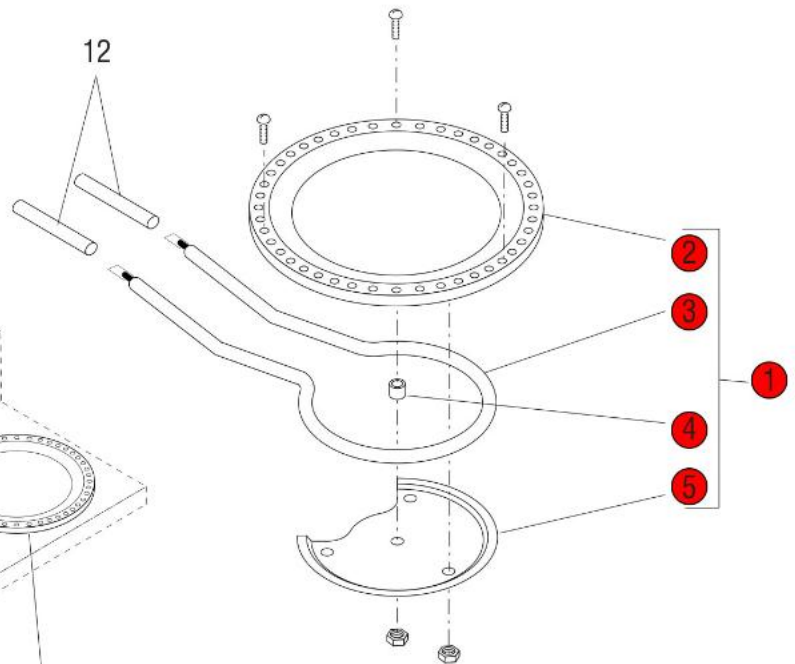

Early Models

**Click on Red Dot
OR
Call us
800-465-6060**

Click on Red Dot
OR
Call us
800-465-6060

Click on Red Dot
OR
Call us
800-465-6060

2/2 W/TOP WARMERS (REAR)

2/2 W/TOP WARMERS (FRONT)

Click on Red Dot
OR
Call us
800-465-6060

Click on Red Dot
OR
Call us
800-465-6060

Brewers with one Power Cord only

Click on Red Dot
OR
Call us
800-465-6060

Click on Red Dot
OR
Call us
800-465-6060