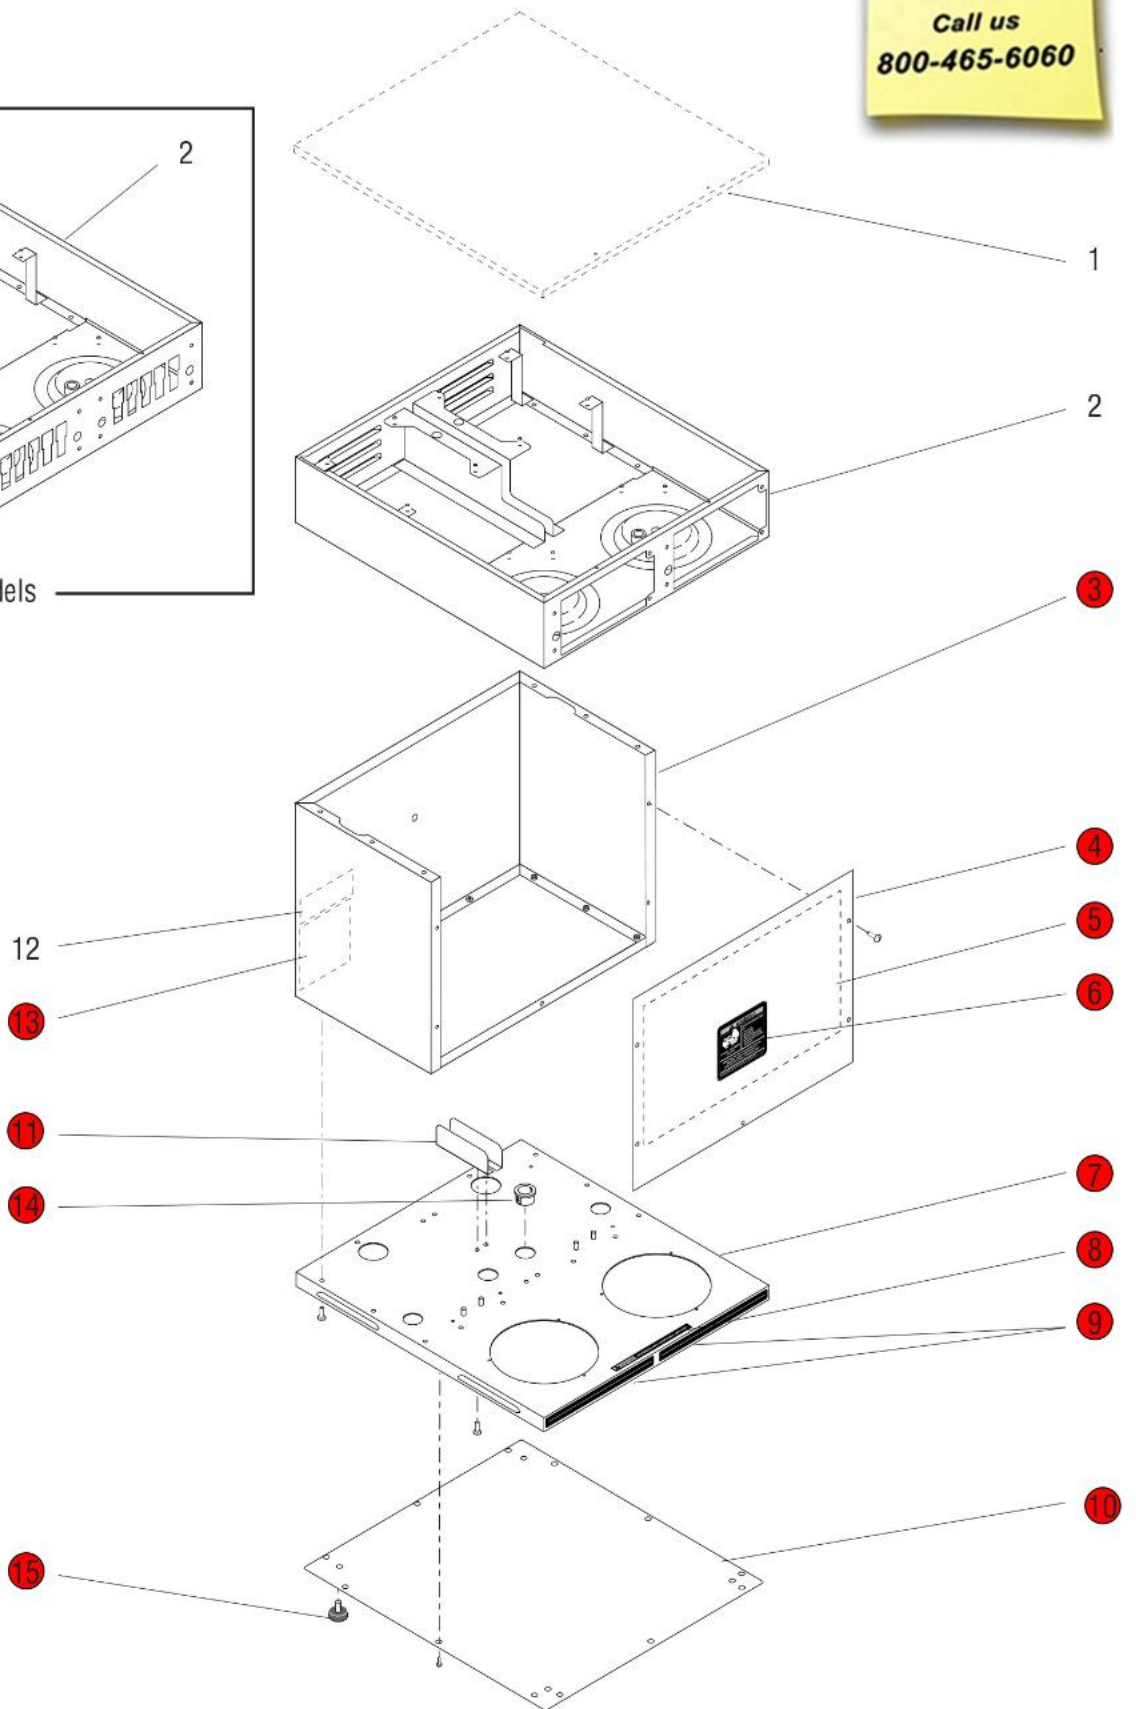

**Click on Red Dot
OR
Call us
800-465-6060**

*Click on Red Dot
OR
Call us
800-465-6060*

Click on Red Dot
OR
Call us
800-465-6060

2/2 W/TOP WARMERS (REAR)

4/2 MODELS

2/2 W/TOP WARMERS (FRONT)

0/6 MODELS

**Click on Red Dot
OR
Call us
800-465-6060**

Early Models

**Click on Red Dot
OR
Call us
800-465-6060**

Click on Red Dot
OR
Call us
800-465-6060

Click on Red Dot
OR
Call us
800-465-6060

2/2 W/TOP WARMERS (REAR)

2/2 W/TOP WARMERS (FRONT)

Click on Red Dot
OR
Call us
800-465-6060

Click on Red Dot
OR
Call us
800-465-6060

Brewers with one Power Cord only

Click on Red Dot
OR
Call us
800-465-6060

Click on Red Dot
OR
Call us
800-465-6060