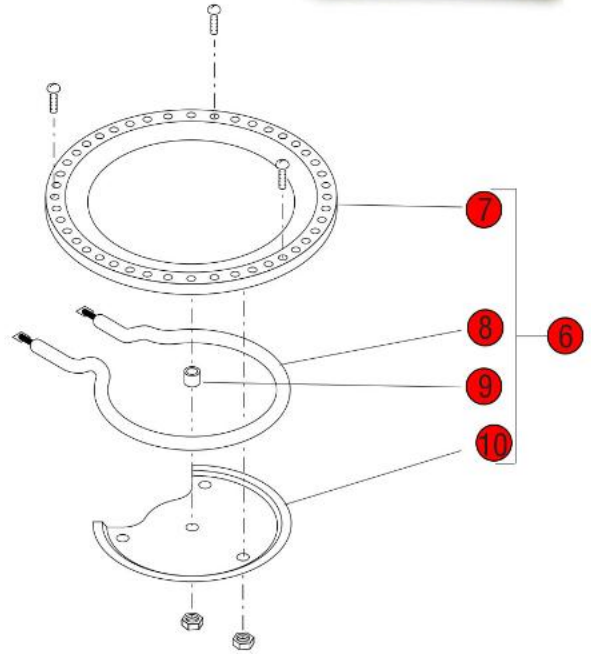

**Click on Red Dot
OR
Call us
800-465-6060**

*Click on Red Dot
OR
Call us
800-465-6060*

Click on Red Dot
OR
Call us
800-465-6060

2/2 W/TOP WARMERS (REAR)

4/2 MODELS

2/2 W/TOP WARMERS (FRONT)

0/6 MODELS

**Click on Red Dot
OR
Call us
800-465-6060**

Early Models

**Click on Red Dot
OR
Call us
800-465-6060**

Click on Red Dot
OR
Call us
800-465-6060

Click on Red Dot
OR
Call us
800-465-6060

2/2 W/TOP WARMERS (REAR)

2/2 W/TOP WARMERS (FRONT)

Click on Red Dot
OR
Call us
800-465-6060

Click on Red Dot
OR
Call us
800-465-6060

Brewers with one Power Cord only

Click on Red Dot
OR
Call us
800-465-6060

Click on Red Dot
OR
Call us
800-465-6060