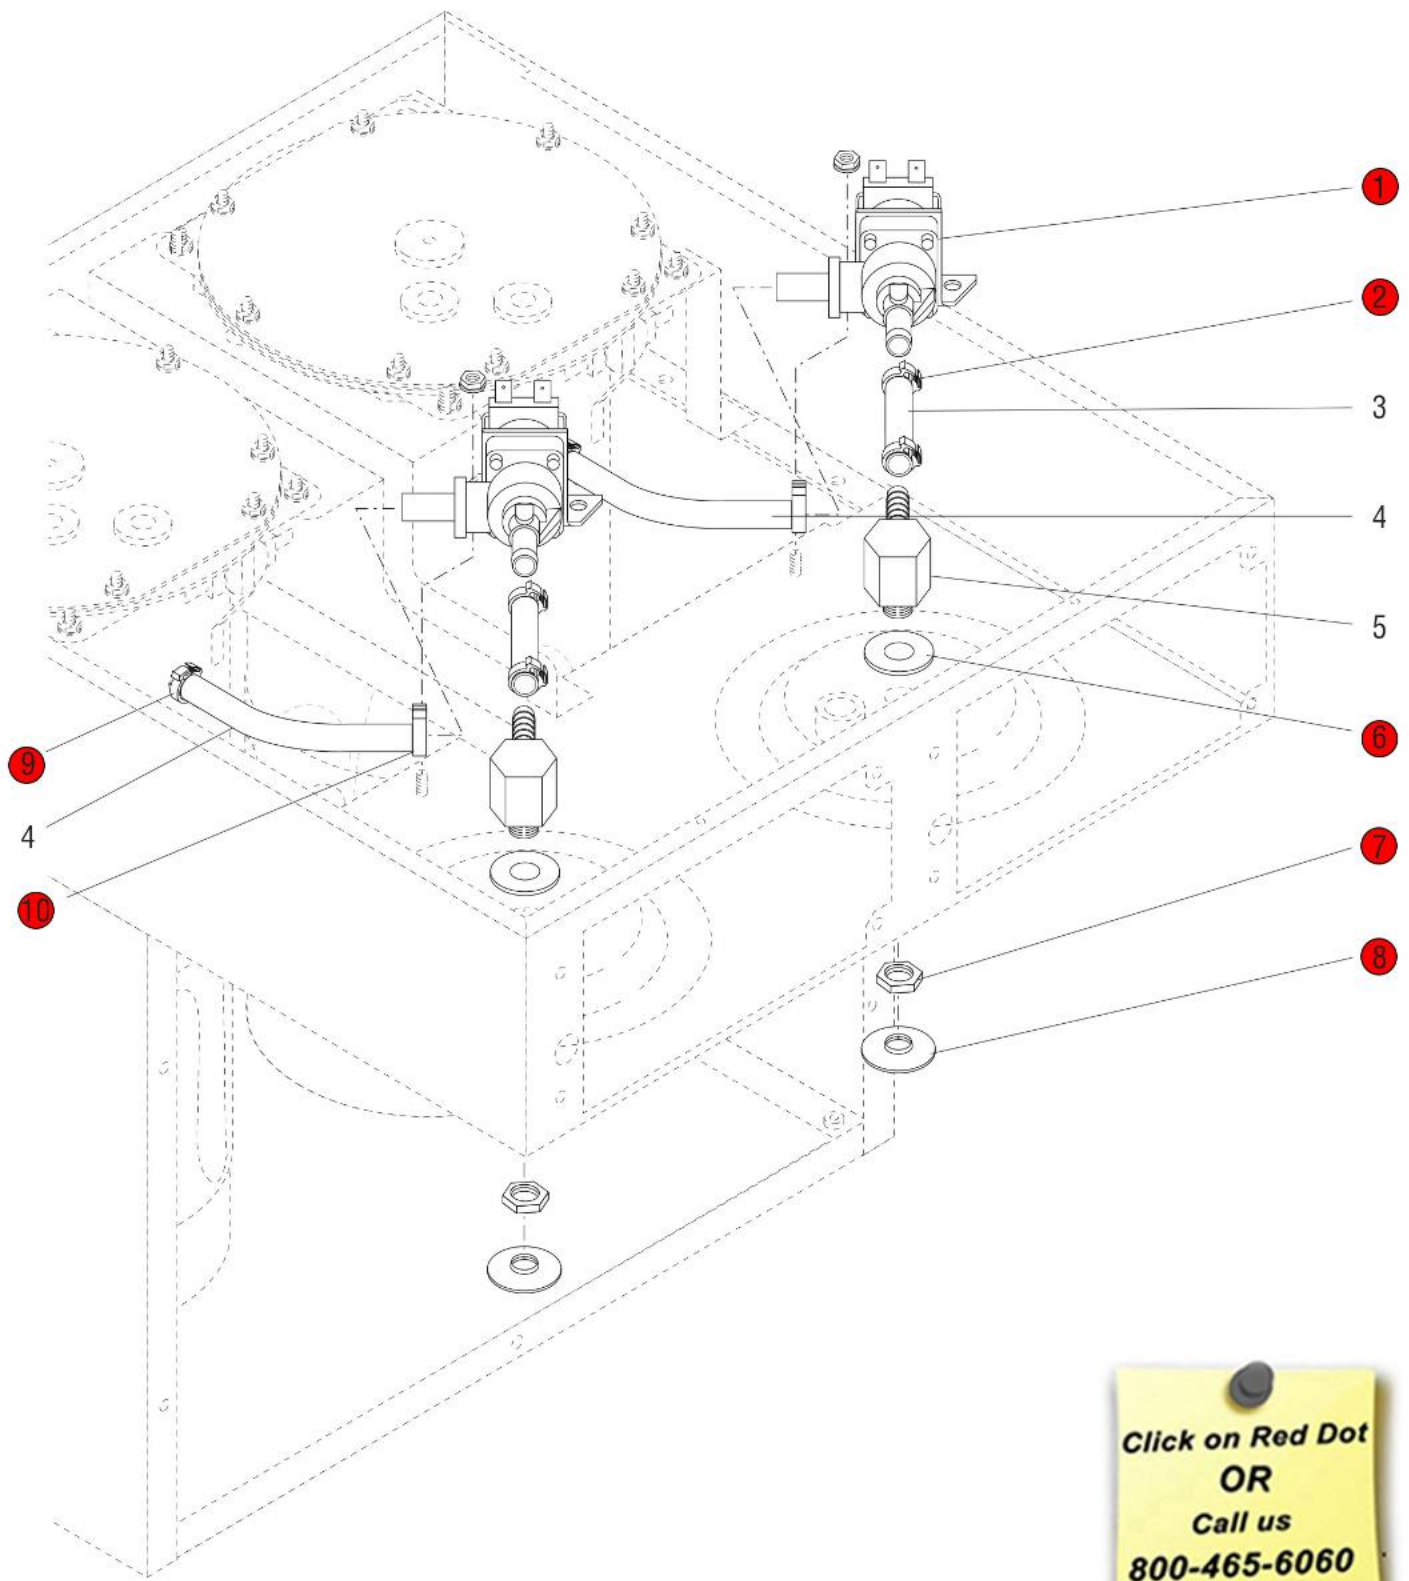

**Click on Red Dot
OR
Call us
800-465-6060**

*Click on Red Dot
OR
Call us
800-465-6060*

Click on Red Dot
OR
Call us
800-465-6060

2/2 W/TOP WARMERS (REAR)

4/2 MODELS

2/2 W/TOP WARMERS (FRONT)

0/6 MODELS

**Click on Red Dot
OR
Call us
800-465-6060**

Early Models

**Click on Red Dot
OR
Call us
800-465-6060**

Click on Red Dot
OR
Call us
800-465-6060

Click on Red Dot
OR
Call us
800-465-6060

2/2 W/TOP WARMERS (REAR)

2/2 W/TOP WARMERS (FRONT)

Click on Red Dot
OR
Call us
800-465-6060

Click on Red Dot
OR
Call us
800-465-6060

Brewers with one Power Cord only

Click on Red Dot
OR
Call us
800-465-6060

Click on Red Dot
OR
Call us
800-465-6060