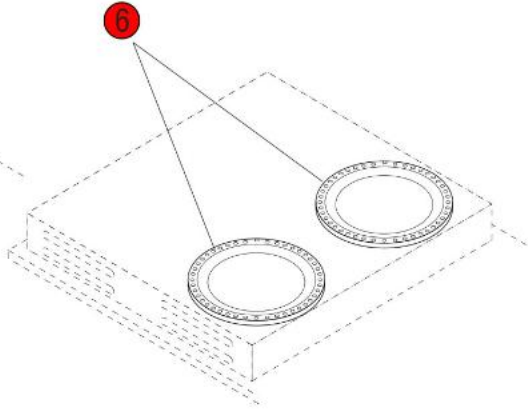

Early Models

**Click on Red Dot
OR
Call us
800-465-6060**

Click on Red Dot
OR
Call us
800-465-6060

Click on Red Dot
OR
Call us
800-465-6060

2/2 W/TOP WARMERS (REAR)

2/2 W/TOP WARMERS (FRONT)

Click on Red Dot
OR
Call us
800-465-6060