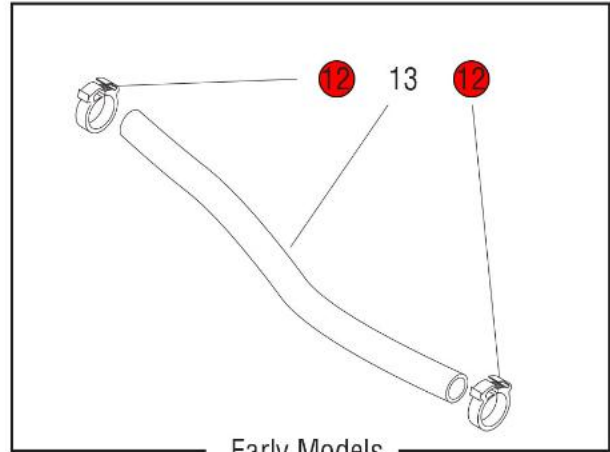

**Click on Red Dot
OR
Call us
800-465-6060**

*Click on Red Dot
OR
Call us
800-465-6060*

Click on Red Dot
OR
Call us
800-465-6060

2/2 W/TOP WARMERS (REAR)

4/2 MODELS

2/2 W/TOP WARMERS (FRONT)

0/6 MODELS

**Click on Red Dot
OR
Call us
800-465-6060**

Early Models

**Click on Red Dot
OR
Call us
800-465-6060**

Click on Red Dot
OR
Call us
800-465-6060

Click on Red Dot
OR
Call us
800-465-6060

2/2 W/TOP WARMERS (REAR)

2/2 W/TOP WARMERS (FRONT)

Click on Red Dot
OR
Call us
800-465-6060