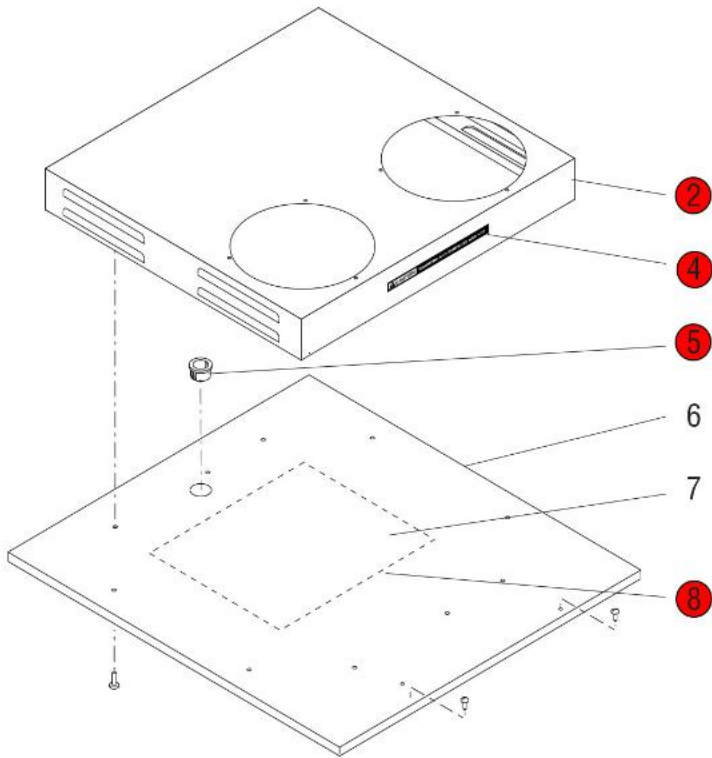

**Click on Red Dot
OR
Call us
800-465-6060**

*Click on Red Dot
OR
Call us
800-465-6060*

Click on Red Dot
OR
Call us
800-465-6060

2/2 W/TOP WARMERS (REAR)

4/2 MODELS

2/2 W/TOP WARMERS (FRONT)

0/6 MODELS

**Click on Red Dot
OR
Call us
800-465-6060**