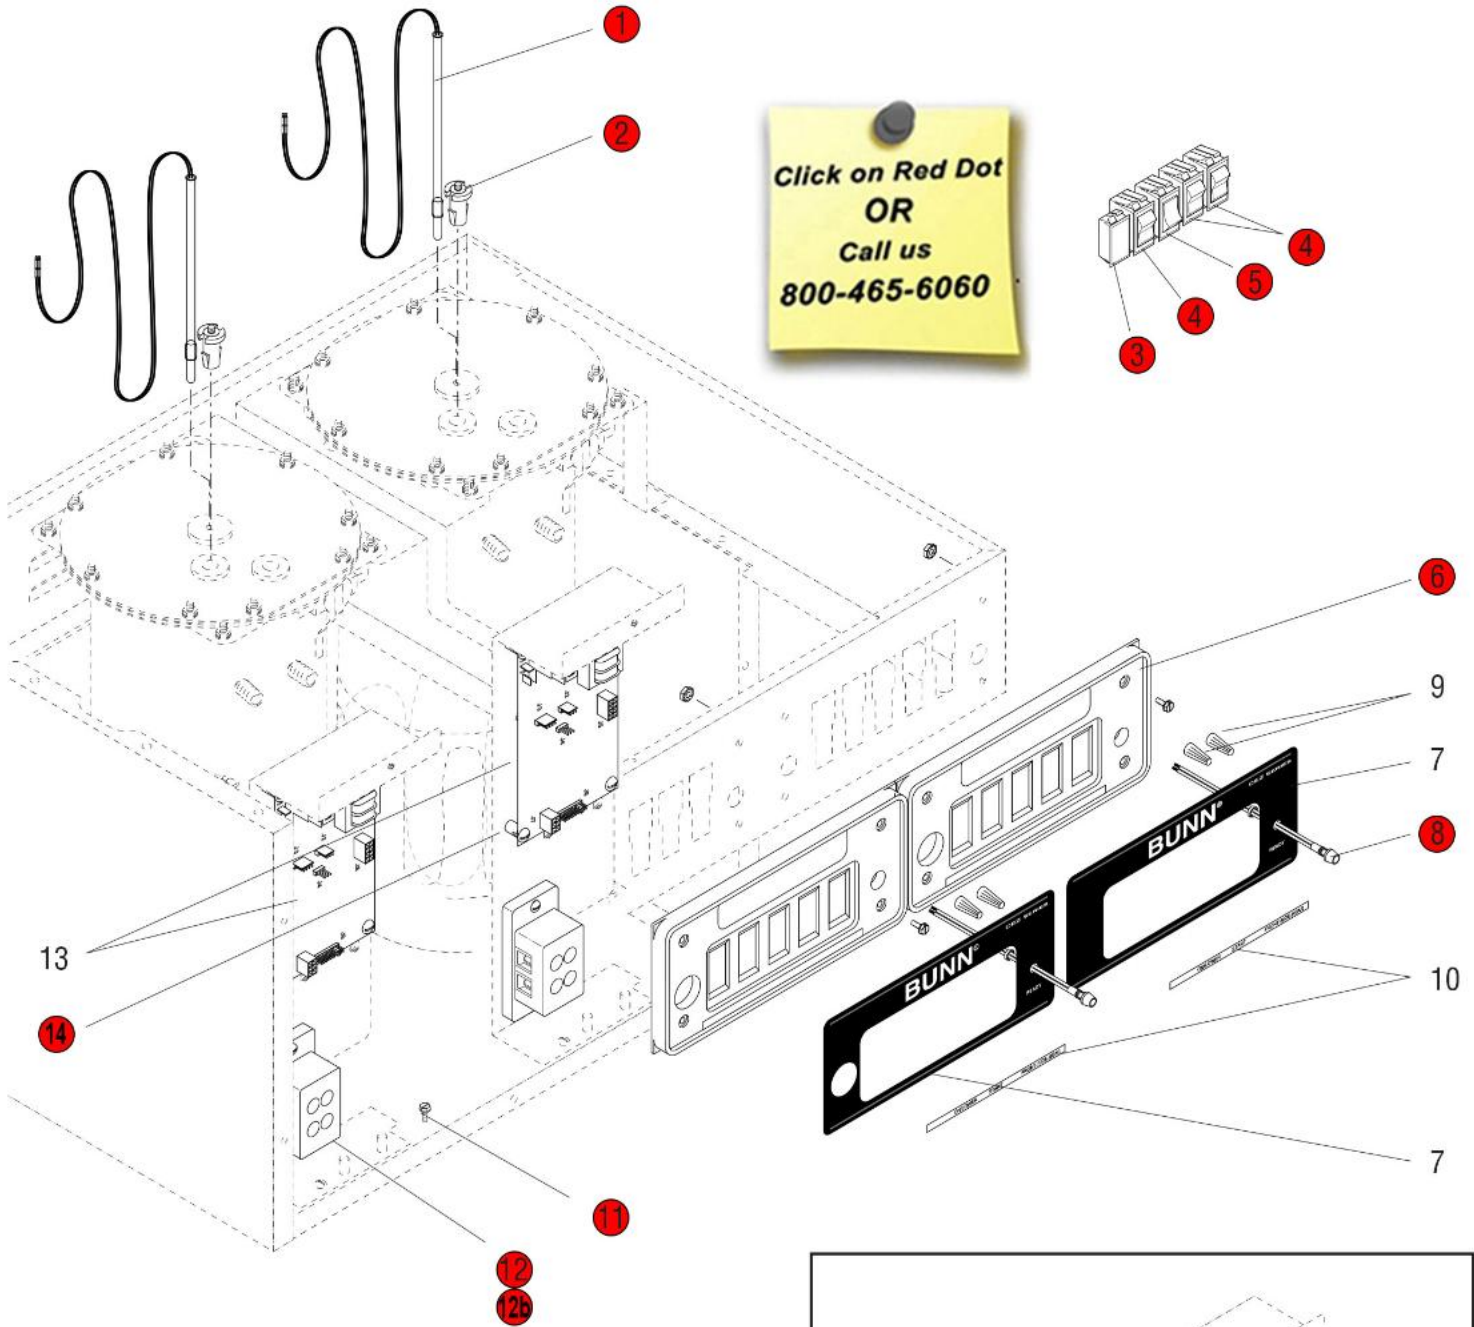

**Click on Red Dot
OR
Call us
800-465-6060**

*Click on Red Dot
OR
Call us
800-465-6060*

Click on Red Dot
OR
Call us
800-465-6060

2/2 W/TOP WARMERS (REAR)

4/2 MODELS

2/2 W/TOP WARMERS (FRONT)

0/6 MODELS

**Click on Red Dot
OR
Call us
800-465-6060**

Early Models

**Click on Red Dot
OR
Call us
800-465-6060**

Click on Red Dot
OR
Call us
800-465-6060

Click on Red Dot
OR
Call us
800-465-6060

2/2 W/TOP WARMERS (REAR)

2/2 W/TOP WARMERS (FRONT)

Click on Red Dot
OR
Call us
800-465-6060

Click on Red Dot
OR
Call us
800-465-6060

Brewers with one Power Cord only

Click on Red Dot
OR
Call us
800-465-6060

Click on Red Dot
OR
Call us
800-465-6060