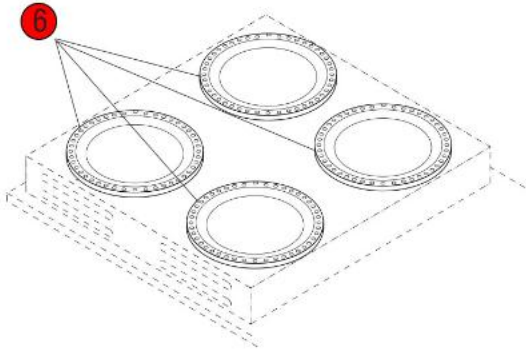

Early Models

**Click on Red Dot
OR
Call us
800-465-6060**

Click on Red Dot
OR
Call us
800-465-6060

Click on Red Dot
OR
Call us
800-465-6060

2/2 W/TOP WARMERS (REAR)

2/2 W/TOP WARMERS (FRONT)

Click on Red Dot
OR
Call us
800-465-6060