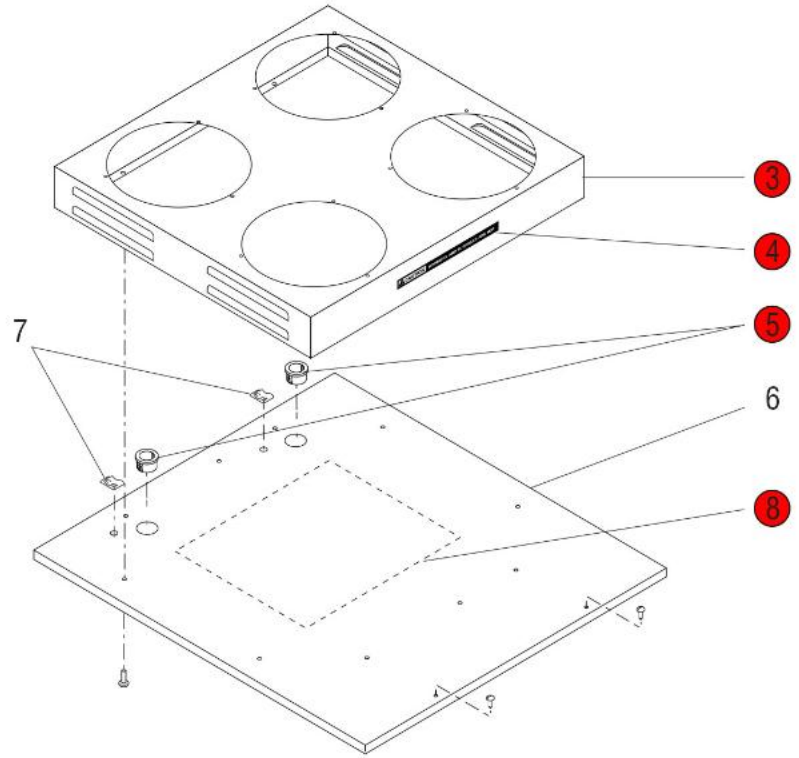

**Click on Red Dot
OR
Call us
800-465-6060**

*Click on Red Dot
OR
Call us
800-465-6060*

Click on Red Dot
OR
Call us
800-465-6060

2/2 W/TOP WARMERS (REAR)

4/2 MODELS

2/2 W/TOP WARMERS (FRONT)

0/6 MODELS

**Click on Red Dot
OR
Call us
800-465-6060**

Early Models

**Click on Red Dot
OR
Call us
800-465-6060**

Click on Red Dot
OR
Call us
800-465-6060

Click on Red Dot
OR
Call us
800-465-6060

2/2 W/TOP WARMERS (REAR)

2/2 W/TOP WARMERS (FRONT)

Click on Red Dot
OR
Call us
800-465-6060