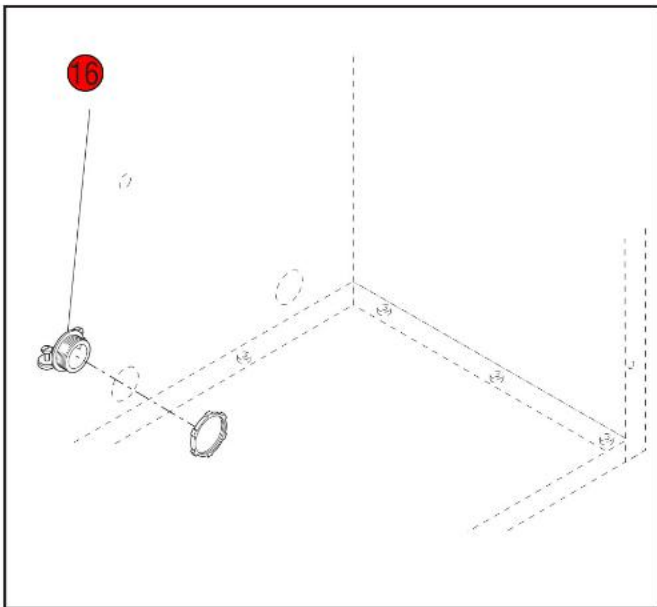

Click on Red Dot
OR
Call us
800-465-6060