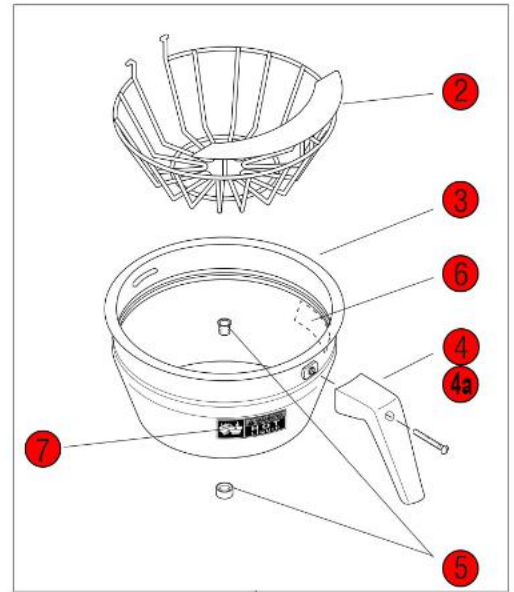

Brewers with one Power Cord only

Click on Red Dot
OR
Call us
800-465-6060