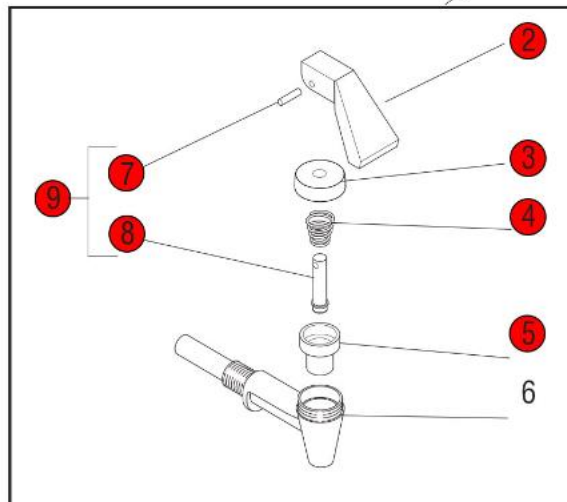

**Click on Red Dot
OR
Call us
800-465-6060**

*Click on Red Dot
OR
Call us
800-465-6060*

Click on Red Dot
OR
Call us
800-465-6060

2/2 W/TOP WARMERS (REAR)

4/2 MODELS

2/2 W/TOP WARMERS (FRONT)

0/6 MODELS

**Click on Red Dot
OR
Call us
800-465-6060**

Early Models

**Click on Red Dot
OR
Call us
800-465-6060**

Click on Red Dot
OR
Call us
800-465-6060

Click on Red Dot
OR
Call us
800-465-6060

2/2 W/TOP WARMERS (REAR)

2/2 W/TOP WARMERS (FRONT)

Click on Red Dot
OR
Call us
800-465-6060