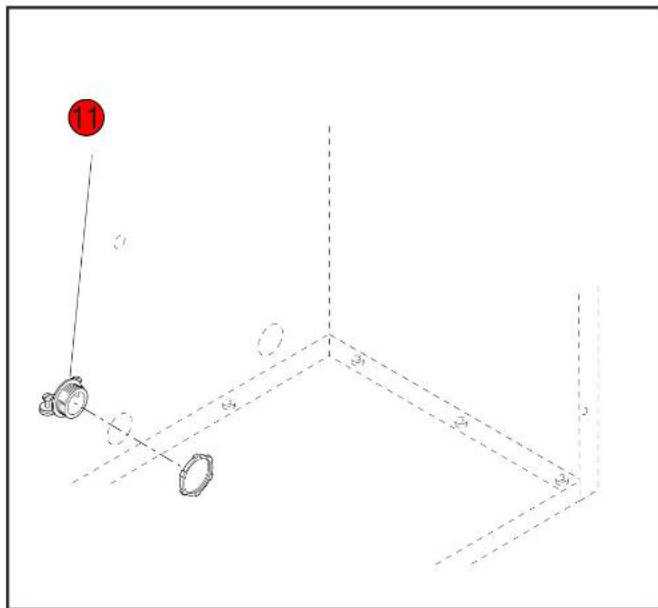

**Click on Red Dot
OR
Call us
800-465-6060**

*Click on Red Dot
OR
Call us
800-465-6060*

Click on Red Dot
OR
Call us
800-465-6060

2/2 W/TOP WARMERS (REAR)

4/2 MODELS

2/2 W/TOP WARMERS (FRONT)

0/6 MODELS

**Click on Red Dot
OR
Call us
800-465-6060**

Early Models

**Click on Red Dot
OR
Call us
800-465-6060**

Click on Red Dot
OR
Call us
800-465-6060

Click on Red Dot
OR
Call us
800-465-6060

2/2 W/TOP WARMERS (REAR)

2/2 W/TOP WARMERS (FRONT)

Click on Red Dot
OR
Call us
800-465-6060