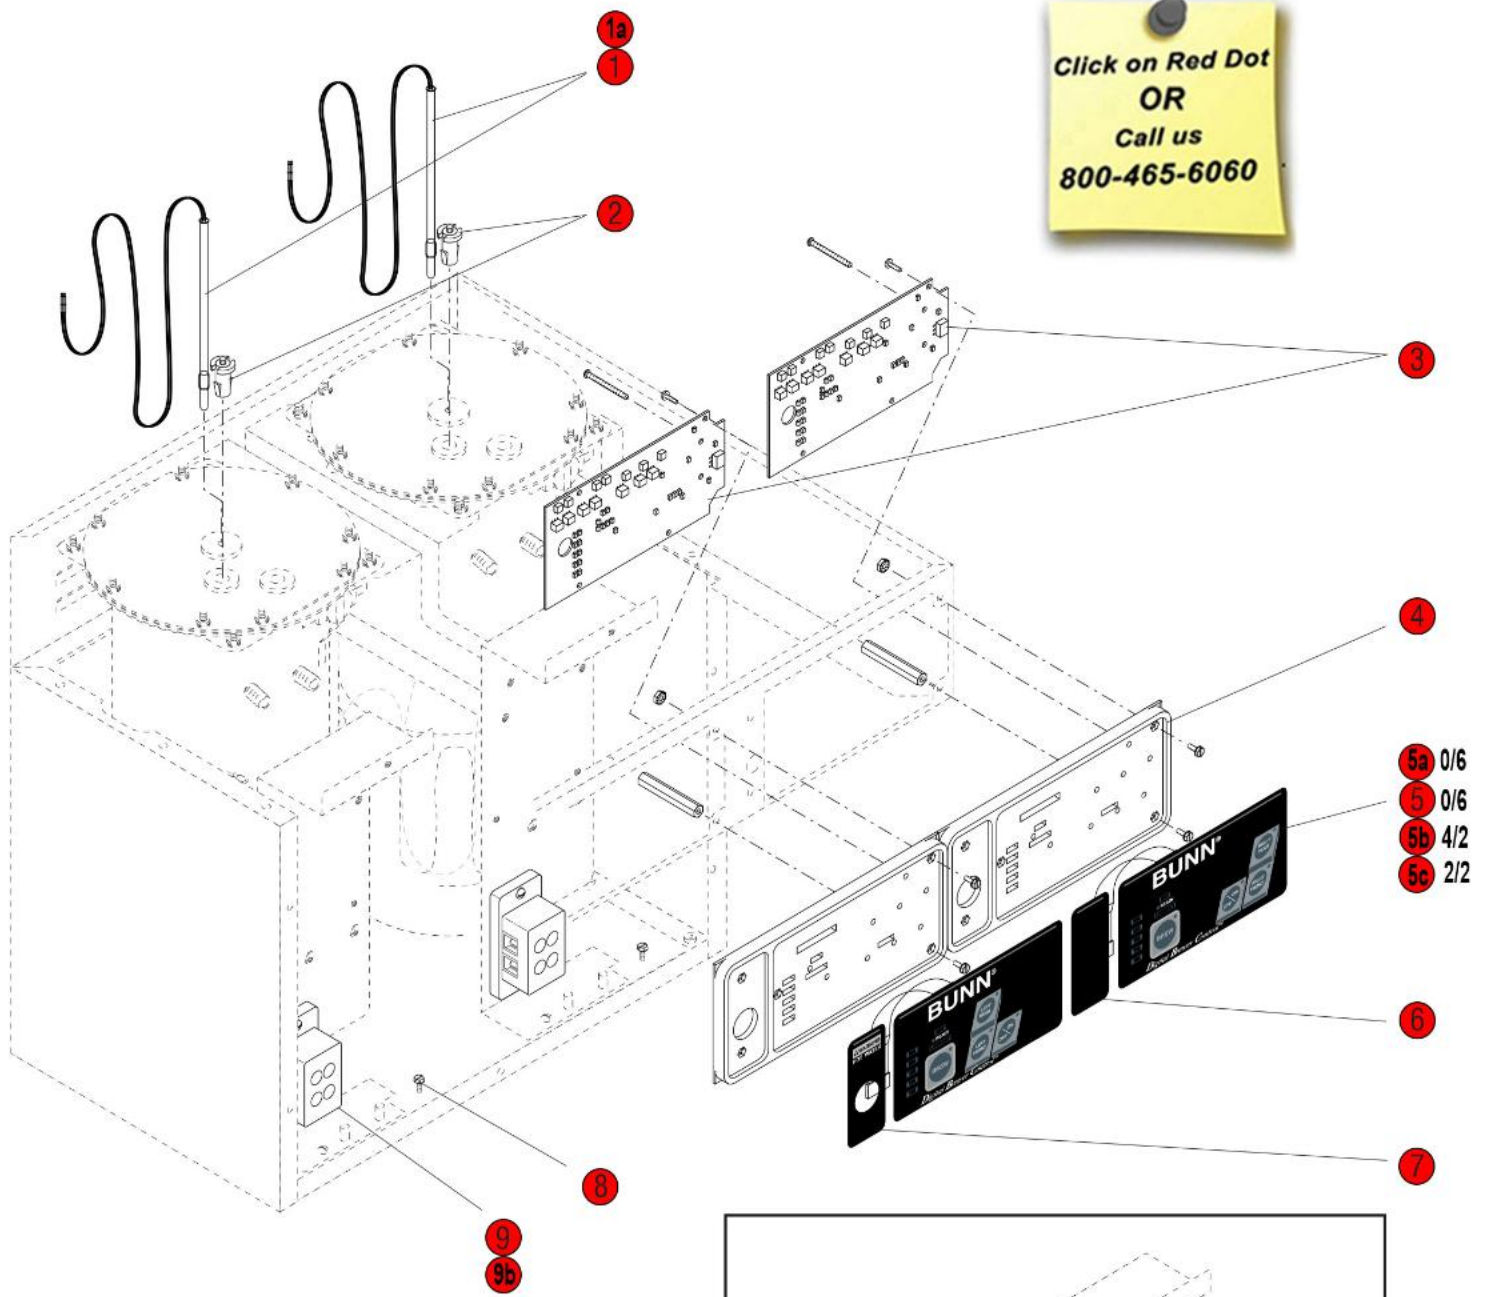

**Click on Red Dot
OR
Call us
800-465-6060**

*Click on Red Dot
OR
Call us
800-465-6060*

Click on Red Dot
OR
Call us
800-465-6060

2/2 W/TOP WARMERS (REAR)

4/2 MODELS

2/2 W/TOP WARMERS (FRONT)

0/6 MODELS

**Click on Red Dot
OR
Call us
800-465-6060**

Early Models

**Click on Red Dot
OR
Call us
800-465-6060**

Click on Red Dot
OR
Call us
800-465-6060

Click on Red Dot
OR
Call us
800-465-6060

2/2 W/TOP WARMERS (REAR)

2/2 W/TOP WARMERS (FRONT)

Click on Red Dot
OR
Call us
800-465-6060

Click on Red Dot
OR
Call us
800-465-6060

Brewers with one Power Cord only

Click on Red Dot
OR
Call us
800-465-6060

Click on Red Dot
OR
Call us
800-465-6060