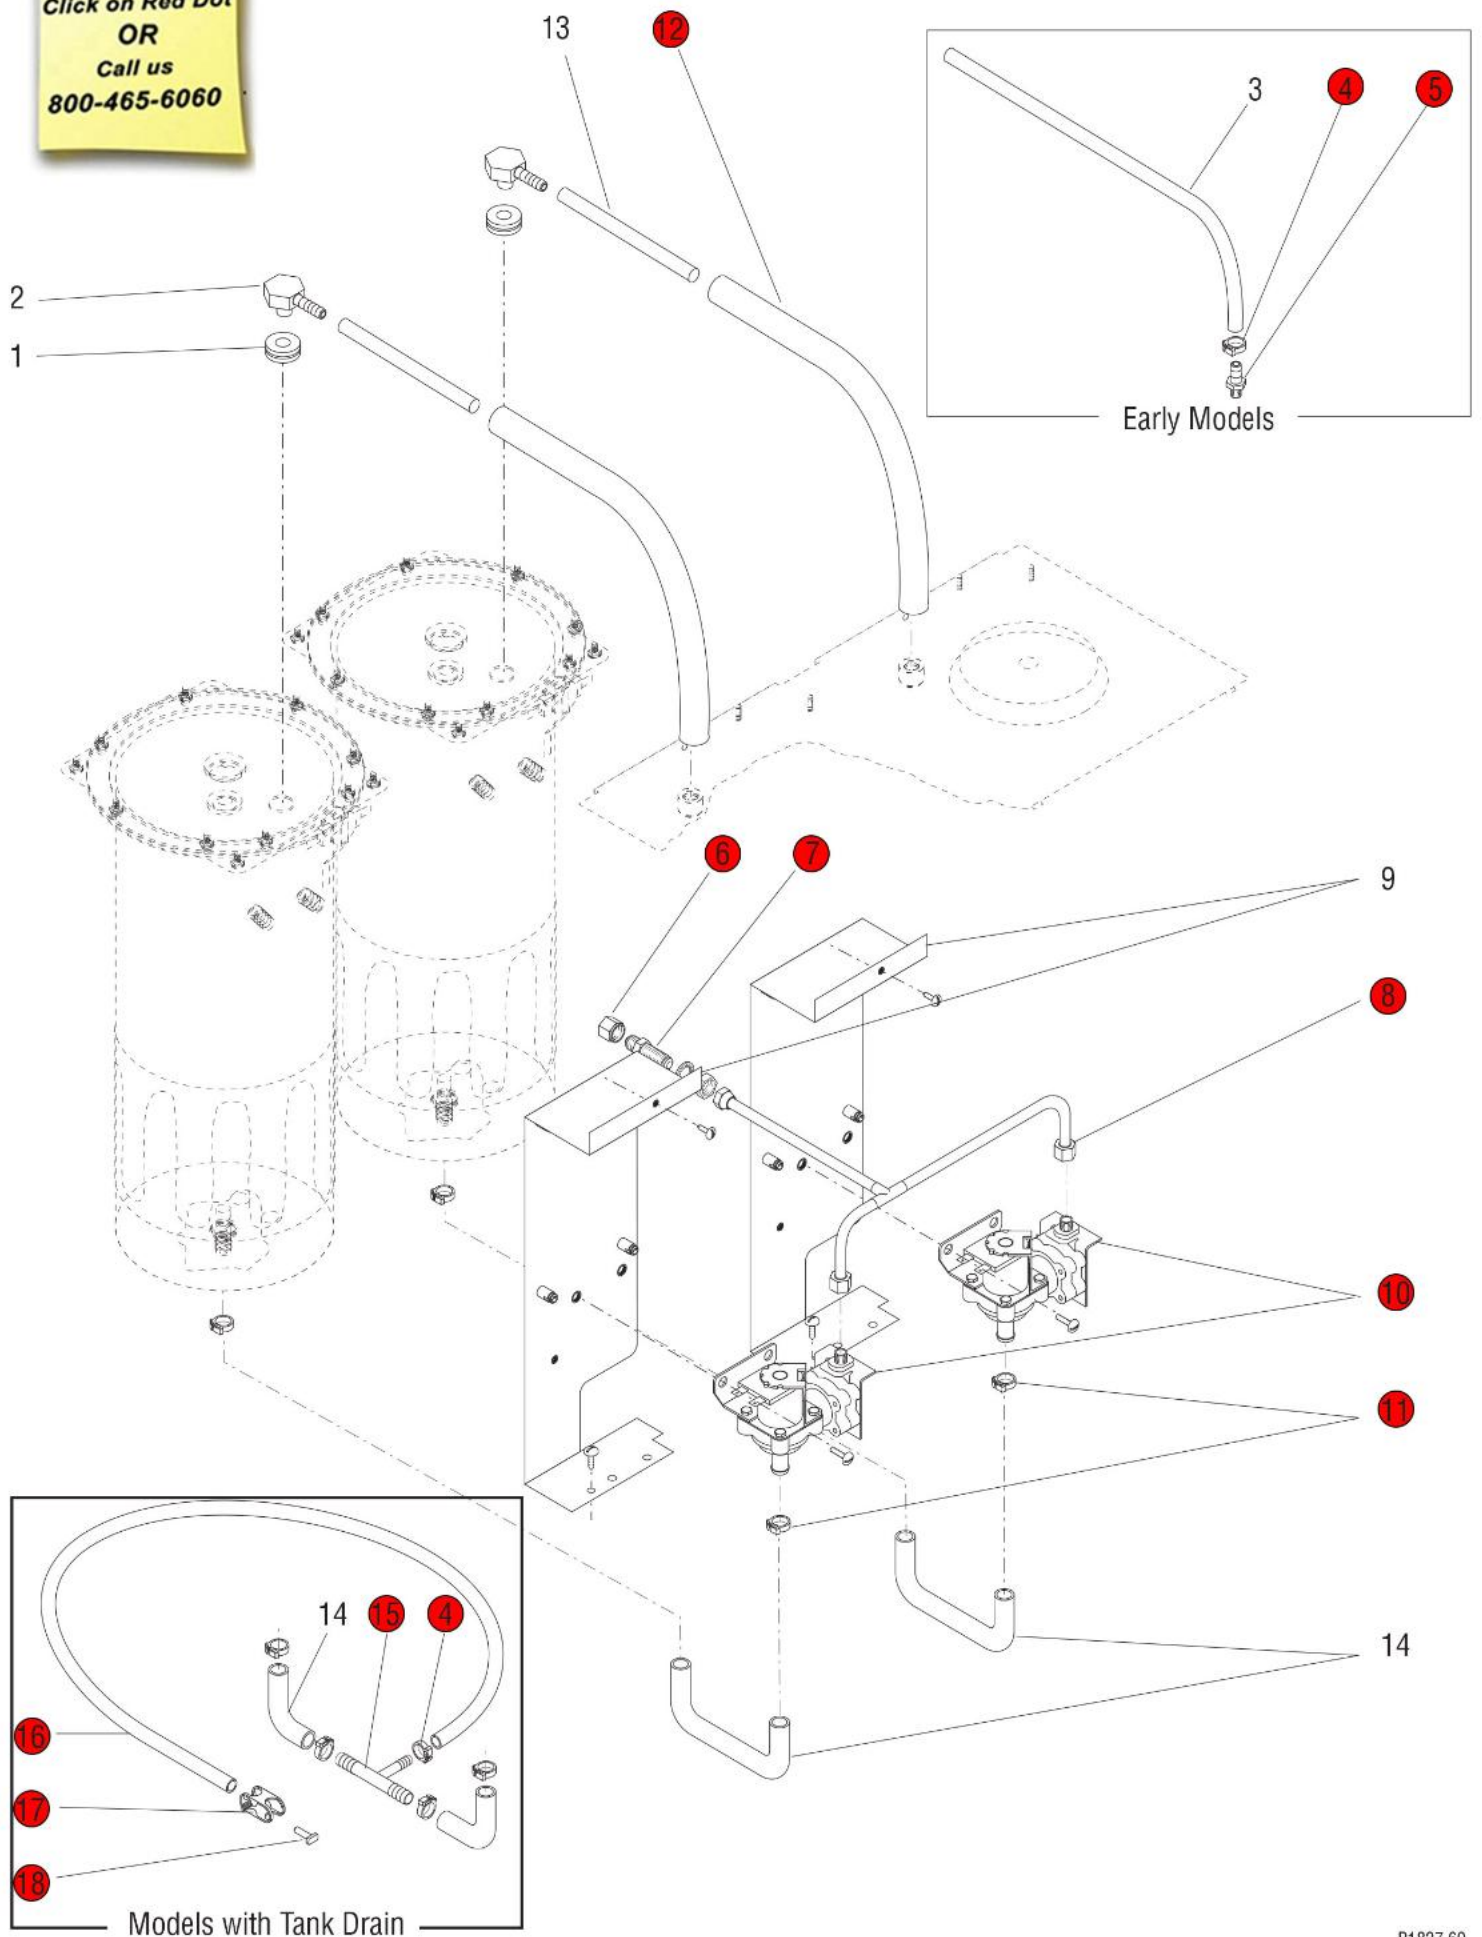

**Click on Red Dot
OR
Call us
800-465-6060**

*Click on Red Dot
OR
Call us
800-465-6060*

Click on Red Dot
OR
Call us
800-465-6060

2/2 W/TOP WARMERS (REAR)

4/2 MODELS

2/2 W/TOP WARMERS (FRONT)

0/6 MODELS

**Click on Red Dot
OR
Call us
800-465-6060**

Early Models

**Click on Red Dot
OR
Call us
800-465-6060**

Click on Red Dot
OR
Call us
800-465-6060

Click on Red Dot
OR
Call us
800-465-6060

2/2 W/TOP WARMERS (REAR)

2/2 W/TOP WARMERS (FRONT)

Click on Red Dot
OR
Call us
800-465-6060

Click on Red Dot
OR
Call us
800-465-6060

Brewers with one Power Cord only

Click on Red Dot
OR
Call us
800-465-6060

Click on Red Dot
OR
Call us
800-465-6060