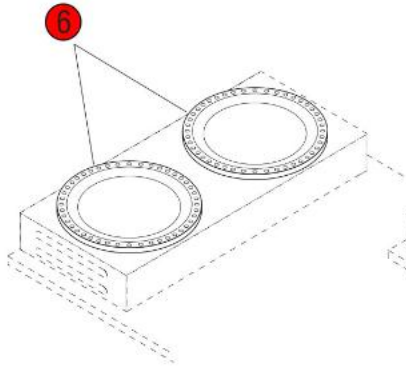

Early Models

**Click on Red Dot
OR
Call us
800-465-6060**

Click on Red Dot
OR
Call us
800-465-6060

Click on Red Dot
OR
Call us
800-465-6060

2/2 W/TOP WARMERS (REAR)

2/2 W/TOP WARMERS (FRONT)

Click on Red Dot
OR
Call us
800-465-6060