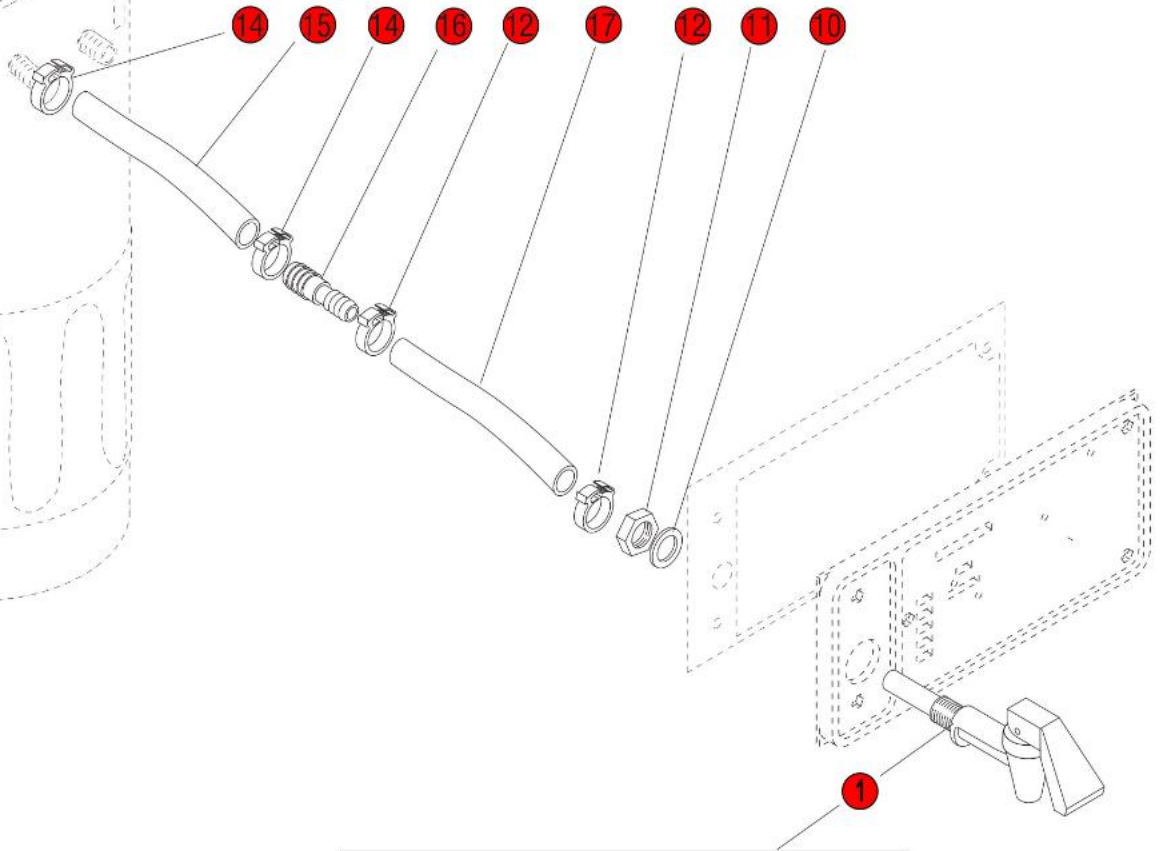

**Click on Red Dot
OR
Call us
800-465-6060**

*Click on Red Dot
OR
Call us
800-465-6060*

Click on Red Dot
OR
Call us
800-465-6060

2/2 W/TOP WARMERS (REAR)

4/2 MODELS

2/2 W/TOP WARMERS (FRONT)

0/6 MODELS

**Click on Red Dot
OR
Call us
800-465-6060**

Early Models

**Click on Red Dot
OR
Call us
800-465-6060**

Click on Red Dot
OR
Call us
800-465-6060

Click on Red Dot
OR
Call us
800-465-6060

2/2 W/TOP WARMERS (REAR)

2/2 W/TOP WARMERS (FRONT)

Click on Red Dot
OR
Call us
800-465-6060

Click on Red Dot
OR
Call us
800-465-6060

Brewers with one Power Cord only

Click on Red Dot
OR
Call us
800-465-6060

Click on Red Dot
OR
Call us
800-465-6060