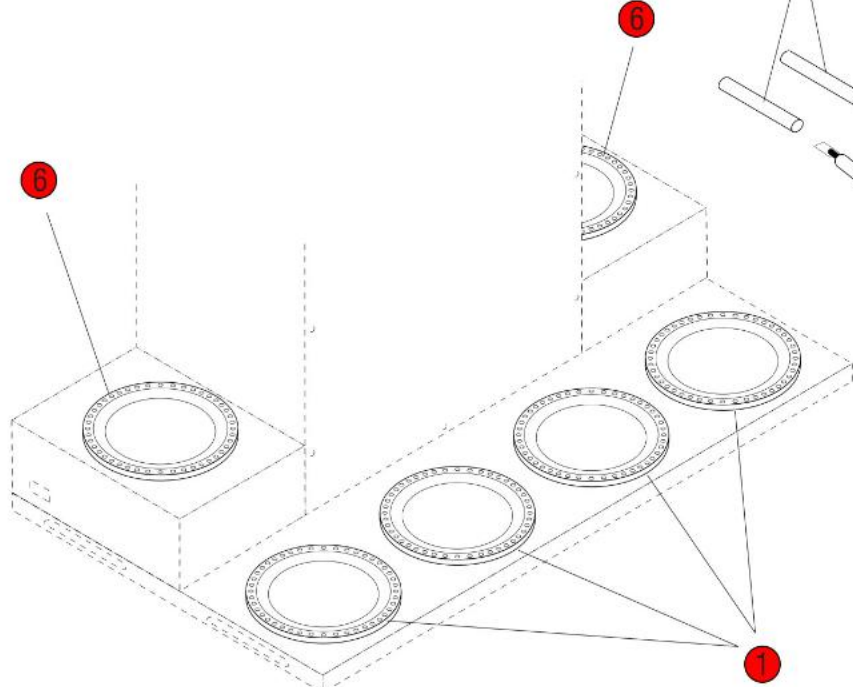

Early Models

**Click on Red Dot
OR
Call us
800-465-6060**

Click on Red Dot
OR
Call us
800-465-6060

Click on Red Dot
OR
Call us
800-465-6060

2/2 W/TOP WARMERS (REAR)

2/2 W/TOP WARMERS (FRONT)

Click on Red Dot
OR
Call us
800-465-6060