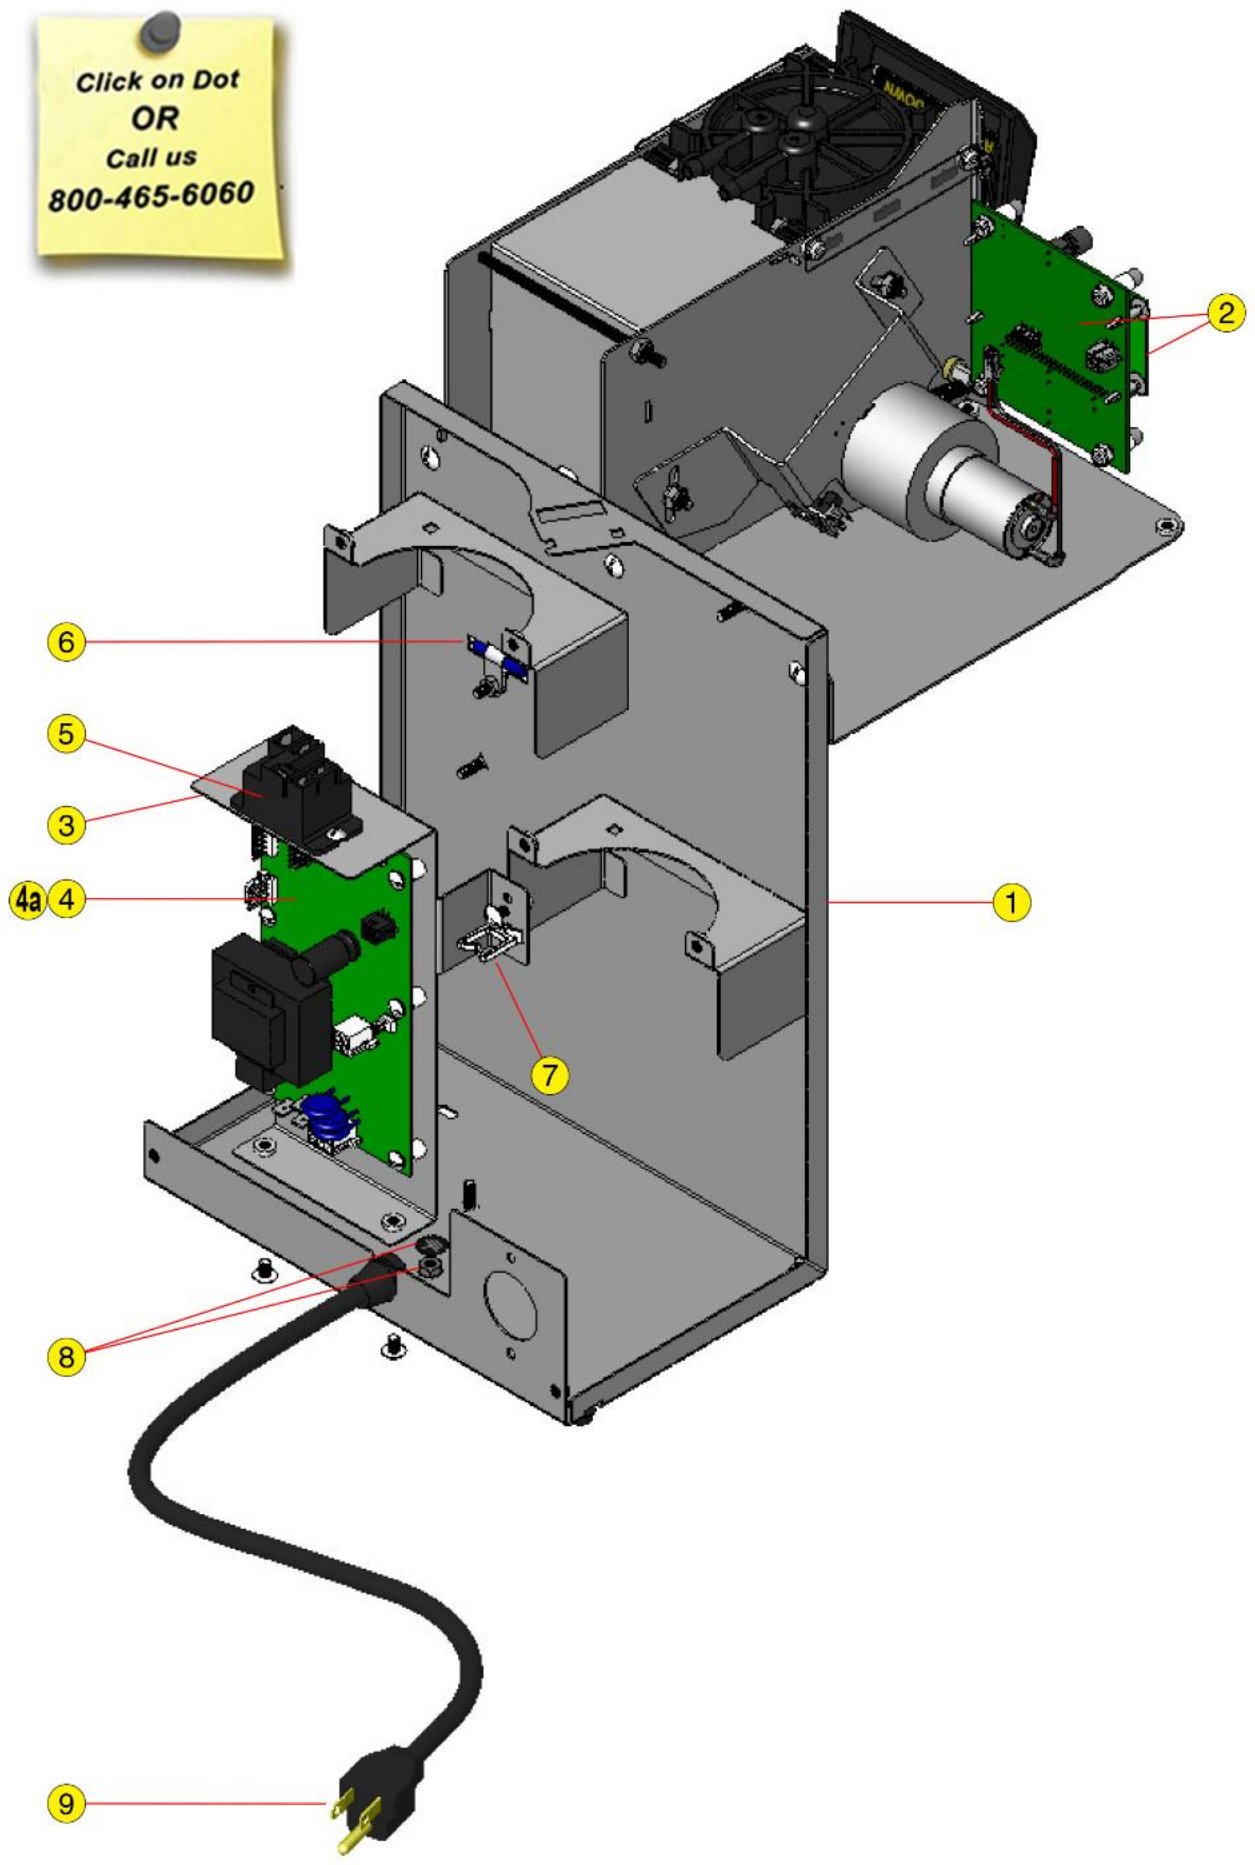

Click on Dot
OR
Call us
800-465-6060