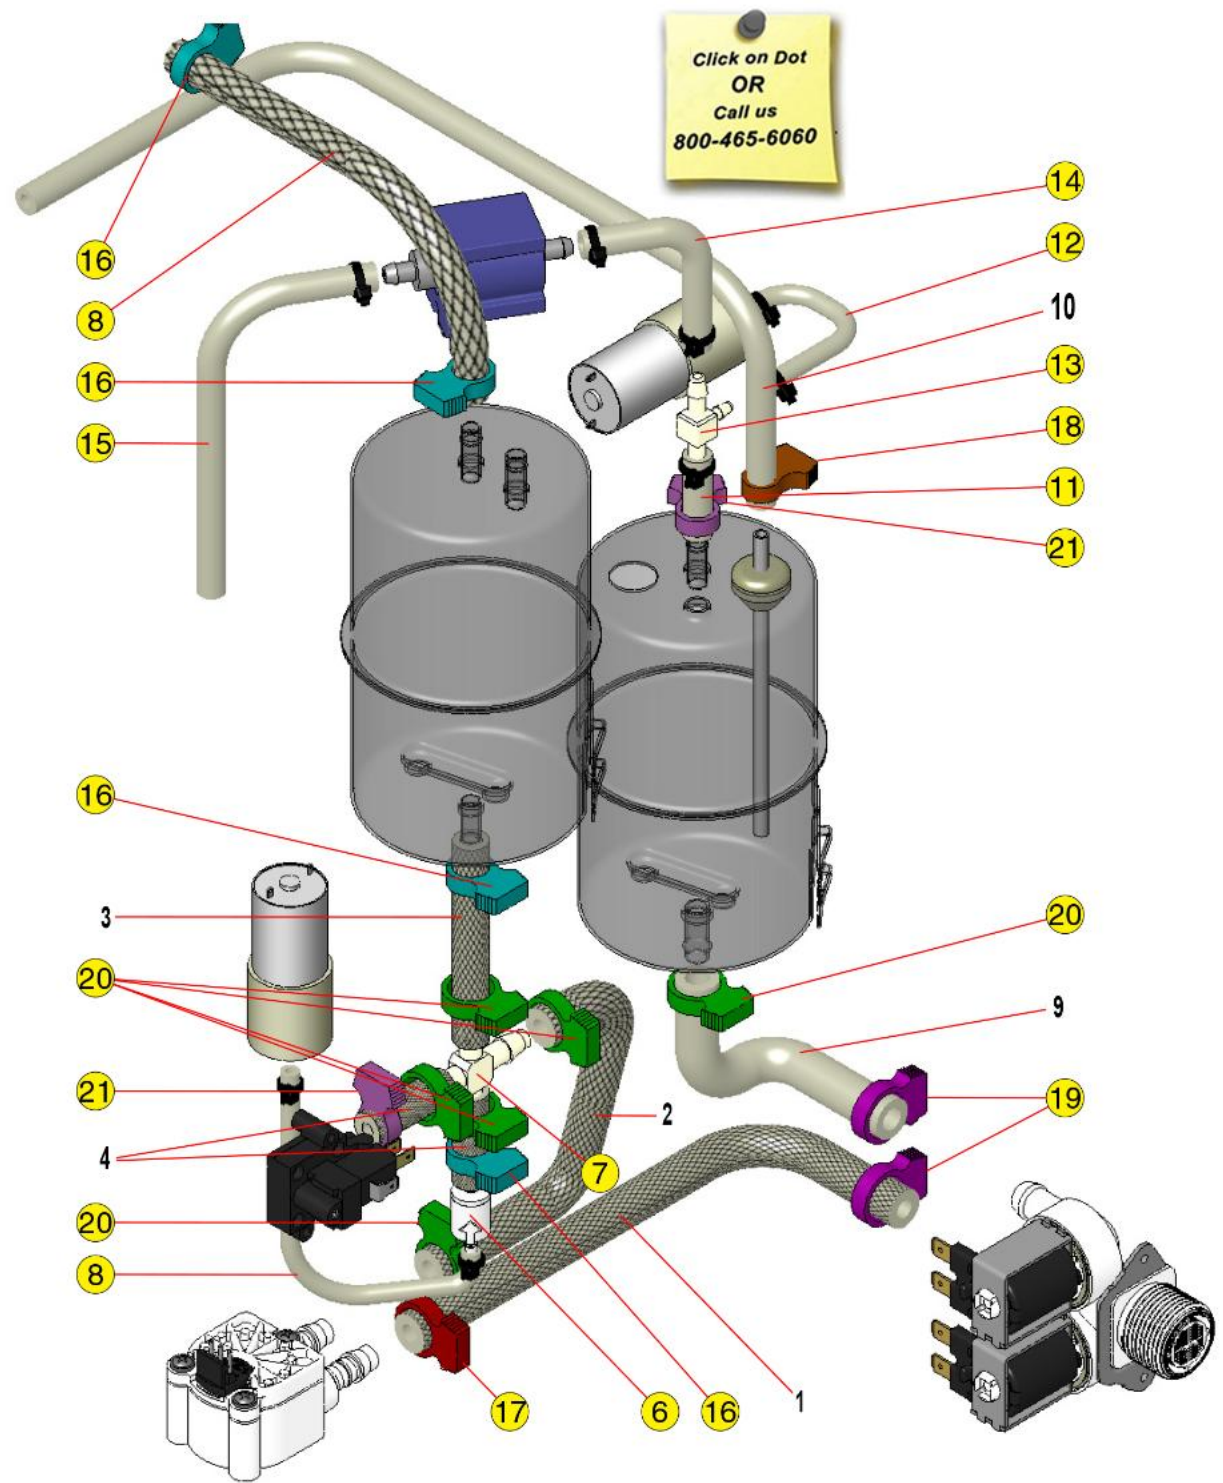

Click on Dot
OR
Call us
800-465-6060

Click on Dot
OR
Call us
800-465-6060

OLD STYLE TANKS
w/2 BANDS

WARNING: DO NOT USE NEW STYLE TEMPERATURE PROBES/TANKS UNLESS SOFTWARE HAS BEEN UPDATED TO VERSION 0.17 or HIGHER.