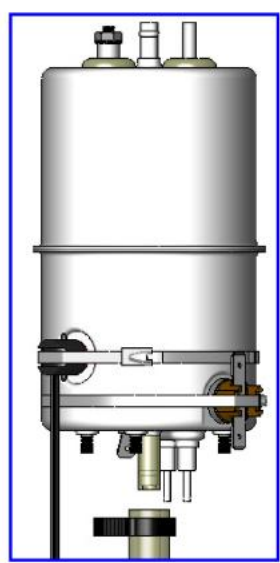

Click on Dot
OR
Call us
800-465-6060

Click on Dot
OR
Call us
800-465-6060

OLD STYLE TANKS
w/2 BANDS

WARNING: DO NOT USE NEW STYLE TEMPERATURE PROBES/TANKS UNLESS SOFTWARE HAS BEEN UPDATED TO VERSION 0.17 or HIGHER.