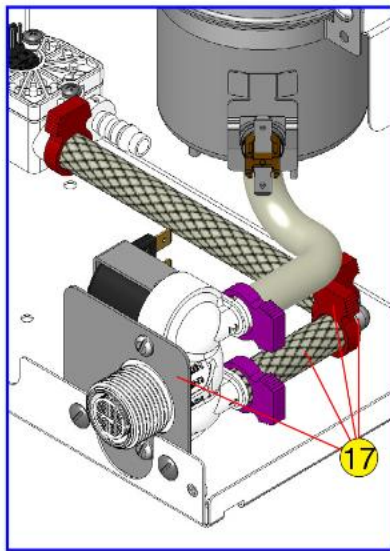

Click on Dot
OR
Call us
800-465-6060

Click on Dot
OR
Call us
800-465-6060

OLD STYLE TANKS
w/2 BANDS

WARNING: DO NOT USE NEW STYLE TEMPERATURE PROBES/TANKS UNLESS SOFTWARE HAS BEEN UPDATED TO VERSION 0.17 or HIGHER.