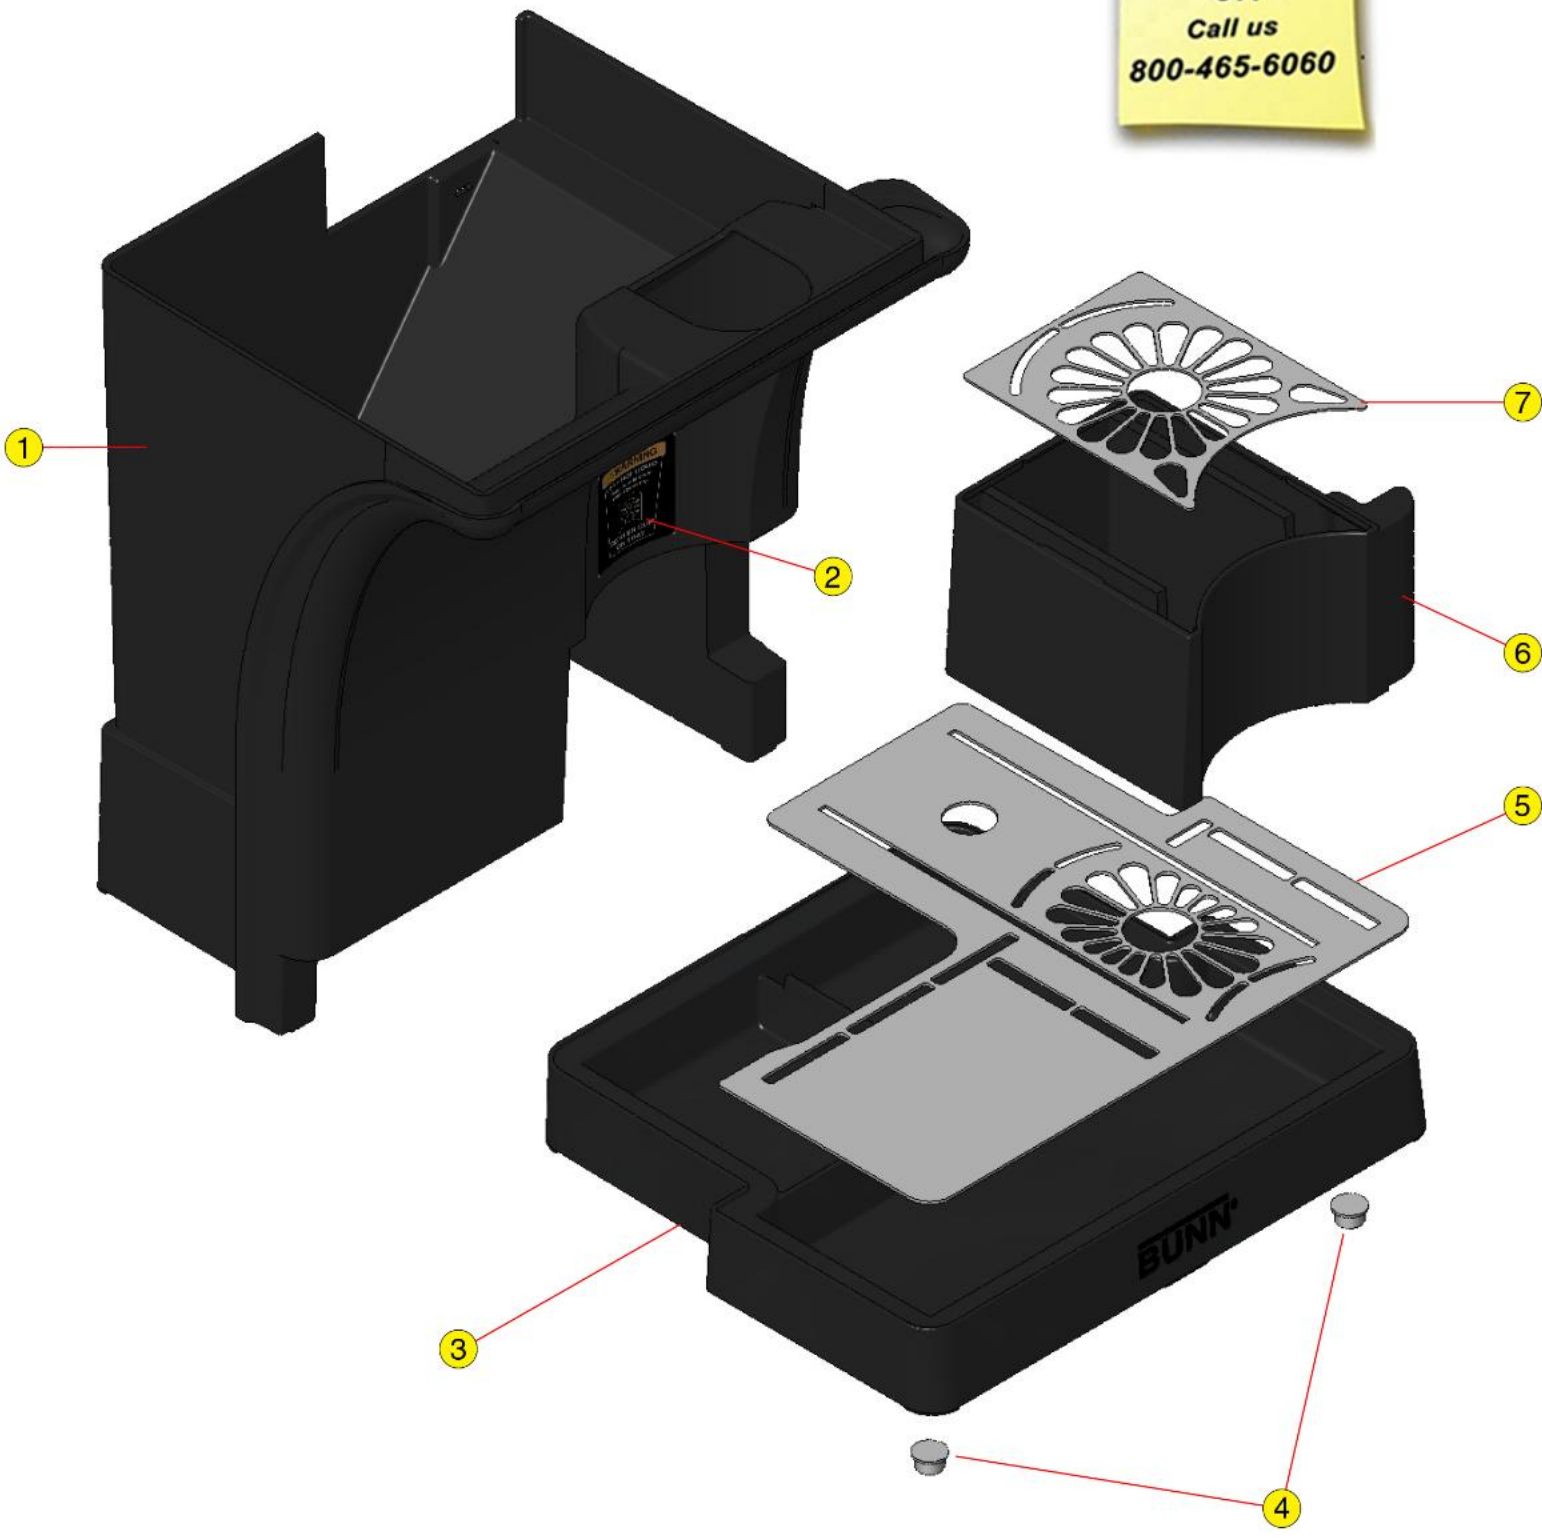

Click on Dot
OR
Call us
800-465-6060