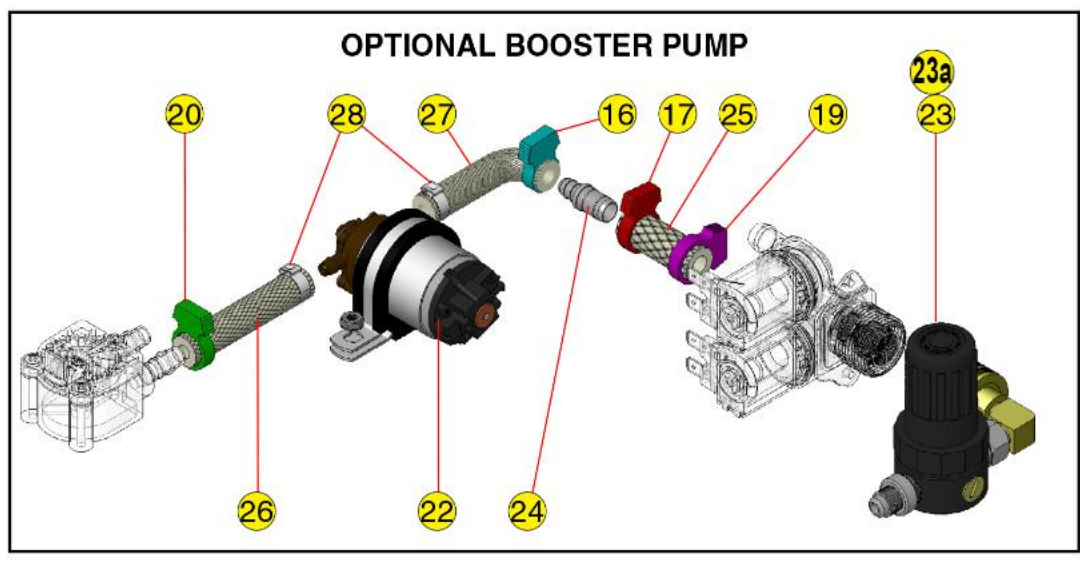

Click on Dot
OR
Call us
800-465-6060

Click on Dot
OR
Call us
800-465-6060

OLD STYLE TANKS
w/2 BANDS

WARNING: DO NOT USE NEW STYLE TEMPERATURE PROBES/TANKS UNLESS SOFTWARE HAS BEEN UPDATED TO VERSION 0.17 or HIGHER.