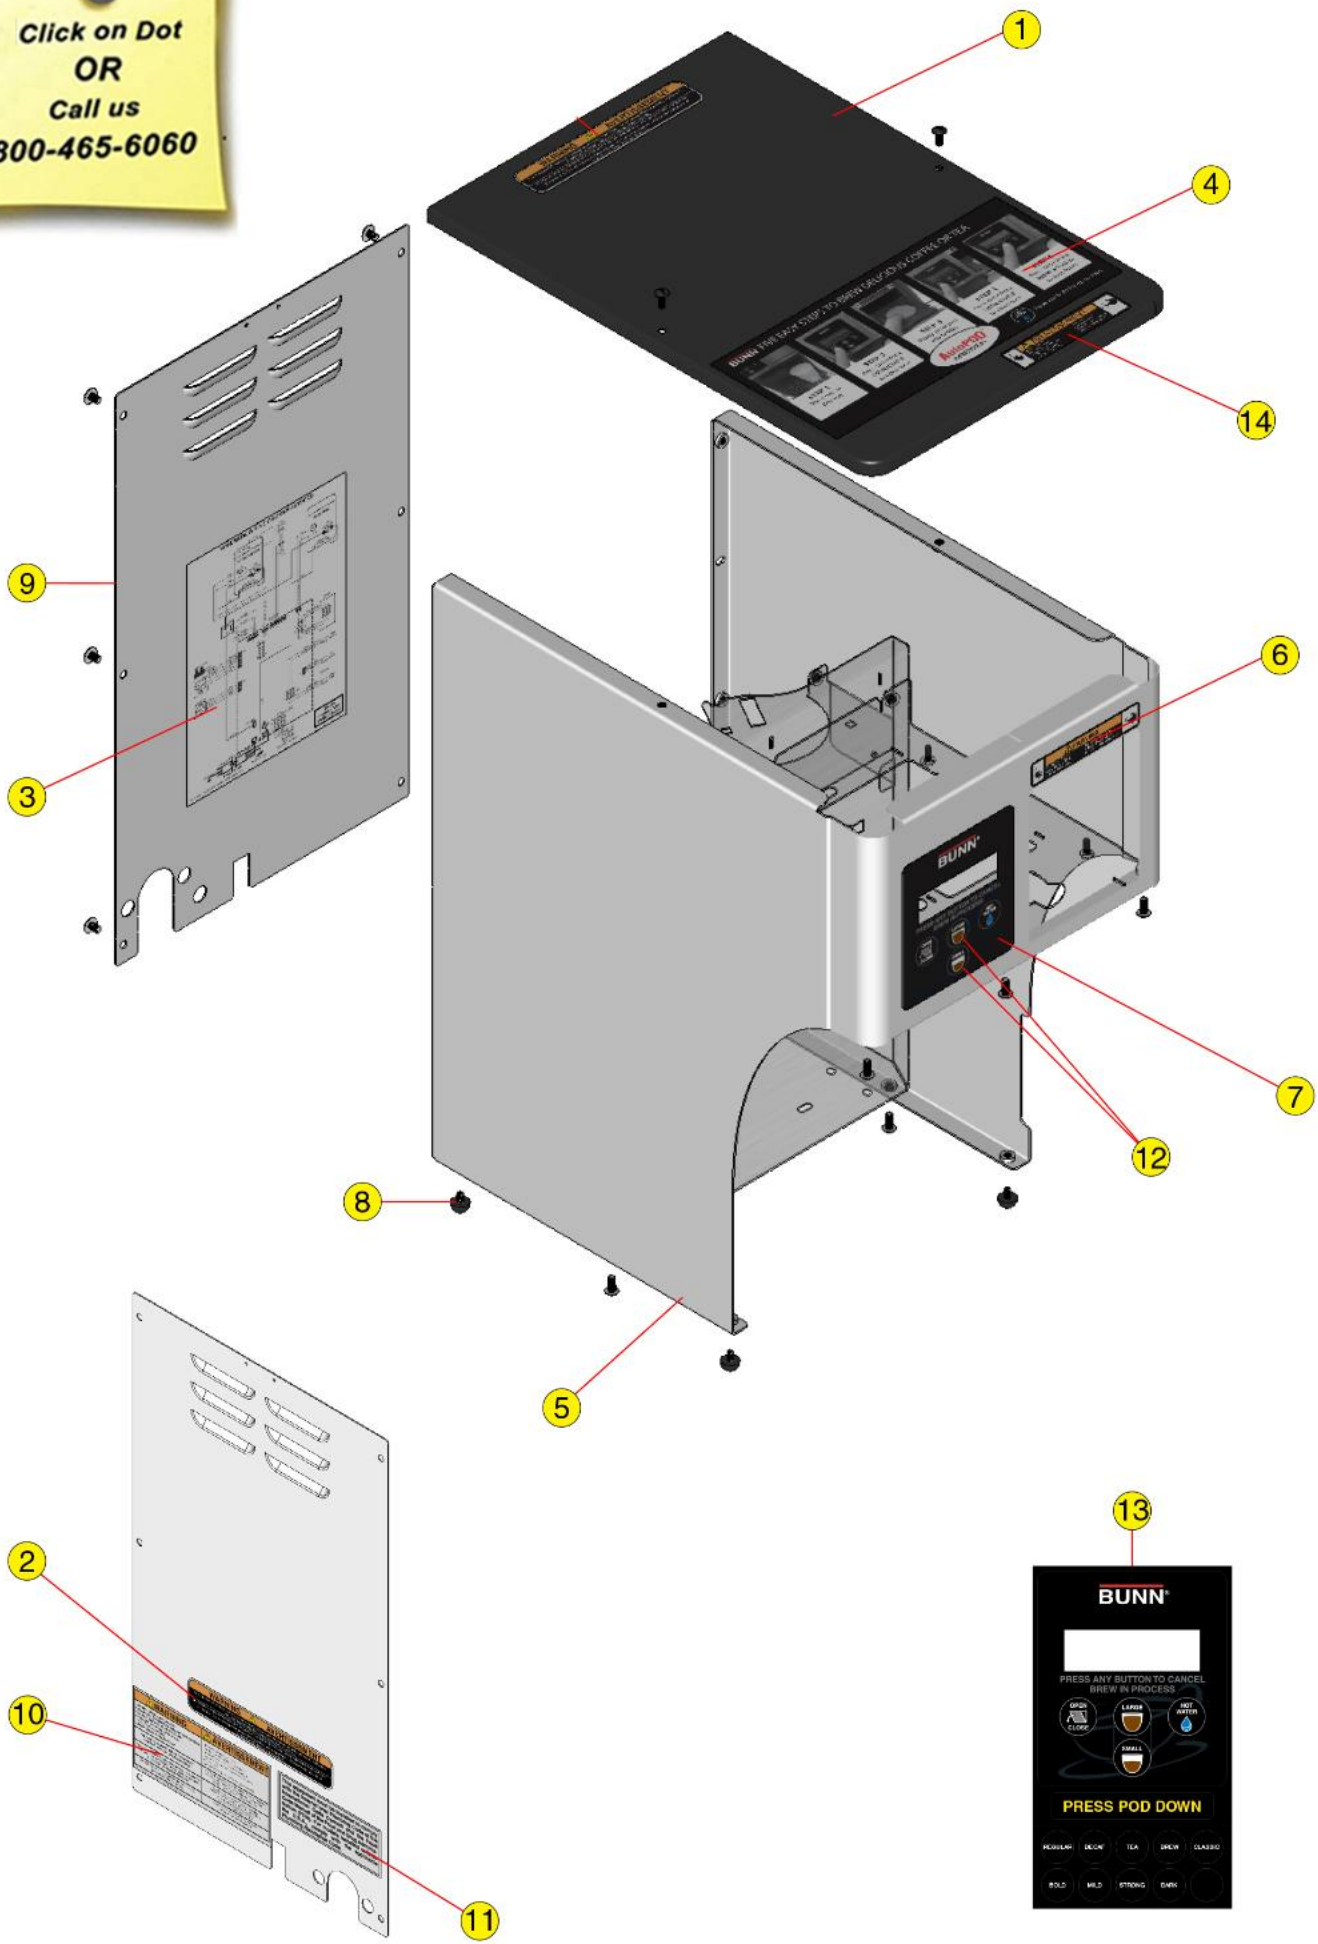

Click on Dot
OR
Call us
800-465-6060