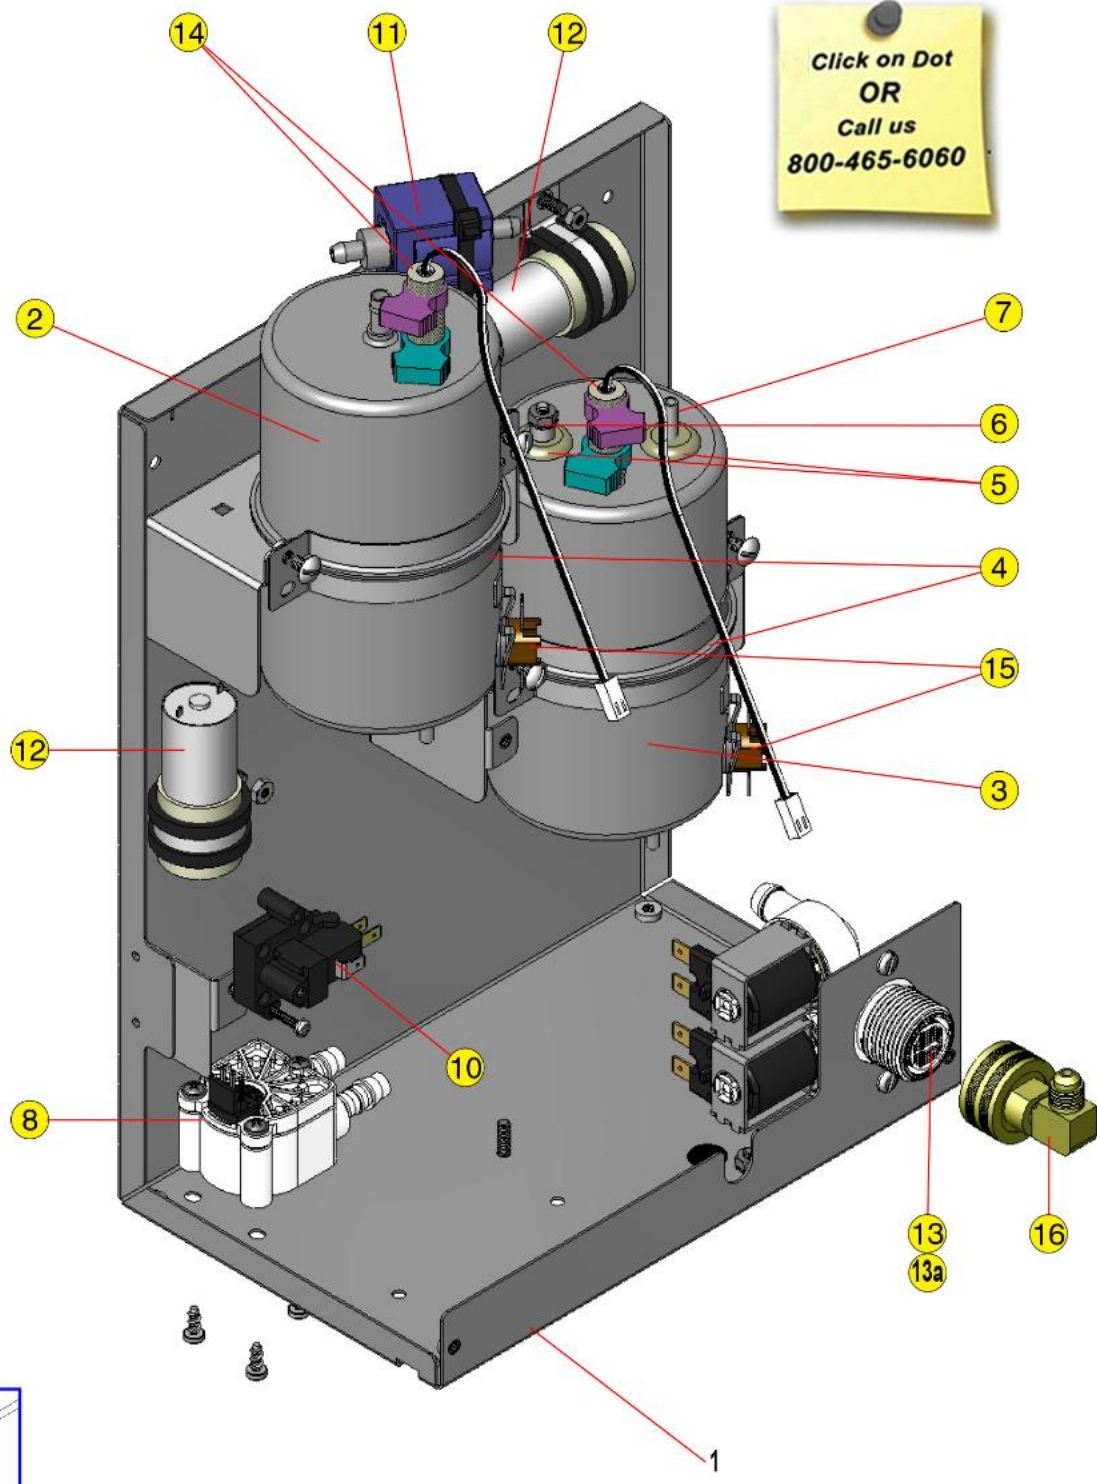

Click on Dot
OR
Call us
800-465-6060

Click on Dot
OR
Call us
800-465-6060

OLD STYLE TANKS
w/2 BANDS

WARNING: DO NOT USE NEW STYLE TEMPERATURE PROBES/TANKS UNLESS SOFTWARE HAS BEEN UPDATED TO VERSION 0.17 or HIGHER.