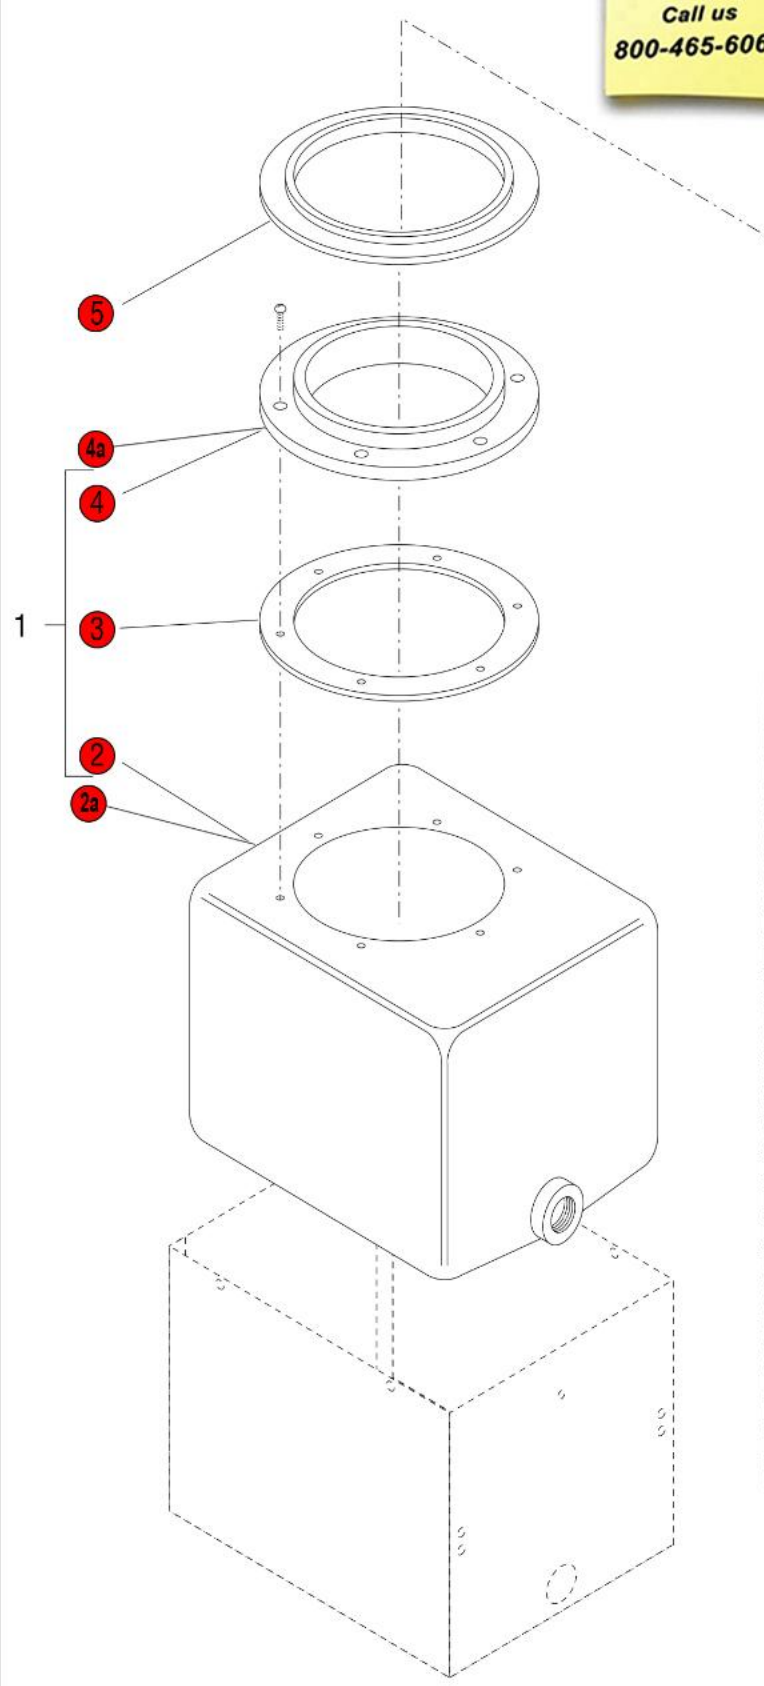

TOP HANDLES

SIDE HANDLES

EARLY TYPE DECALS

FAST FLOW FAUCET GUARD

Click on Red Dot
OR
Call us
800-465-6060

Click on Red Dot
OR
Call us
800-465-6060

Click on Red Dot
OR
Call us
800-465-6060

FAST FLOW FAUCET