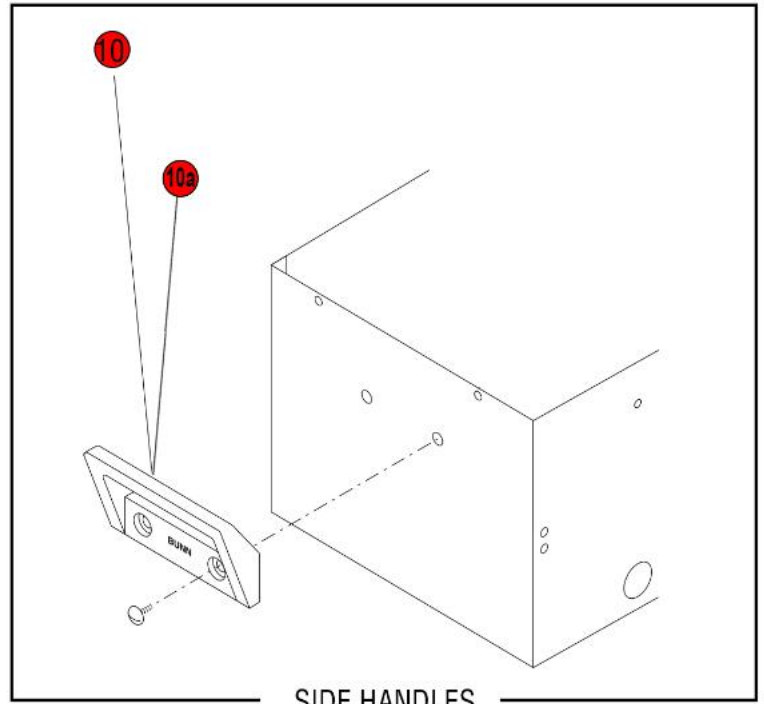

TOP HANDLES

SIDE HANDLES

EARLY TYPE DECALS

FAST FLOW FAUCET GUARD

Click on Red Dot
OR
Call us
800-465-6060

Click on Red Dot
OR
Call us
800-465-6060

Click on Red Dot
OR
Call us
800-465-6060

FAST FLOW FAUCET