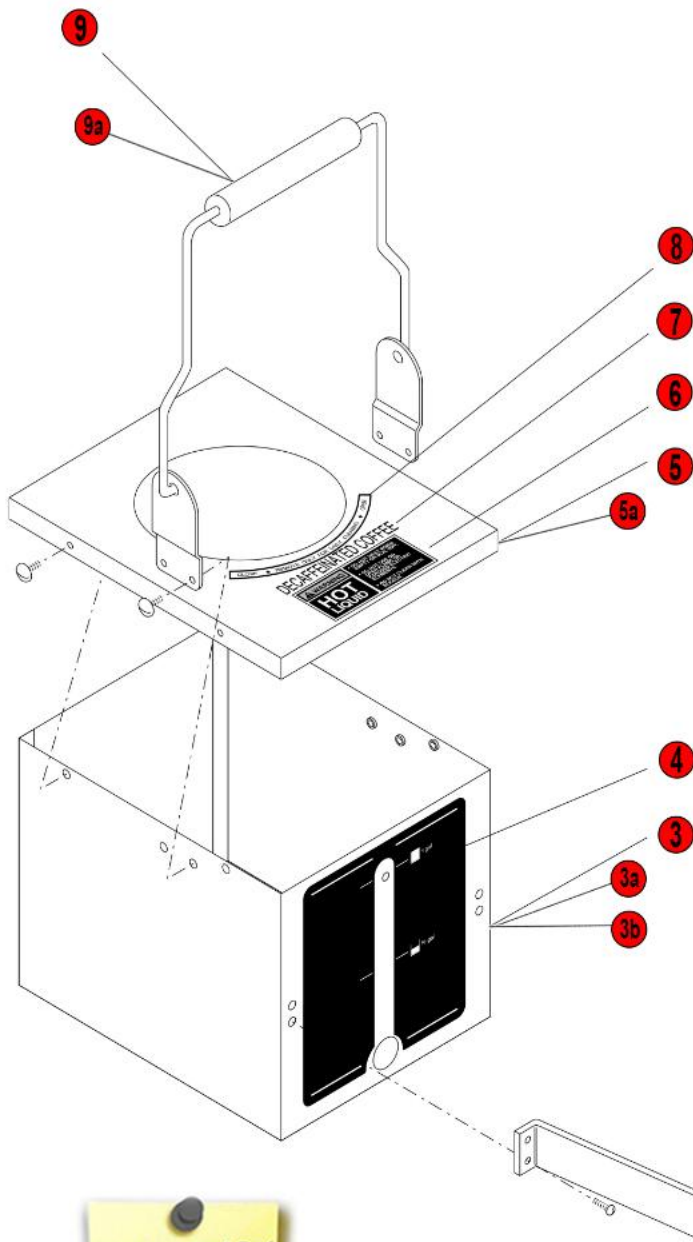

TOP HANDLES

SIDE HANDLES

EARLY TYPE DECALS

FAST FLOW FAUCET GUARD

Click on Red Dot
OR
Call us
800-465-6060

Click on Red Dot
OR
Call us
800-465-6060

Click on Red Dot
OR
Call us
800-465-6060

FAST FLOW FAUCET