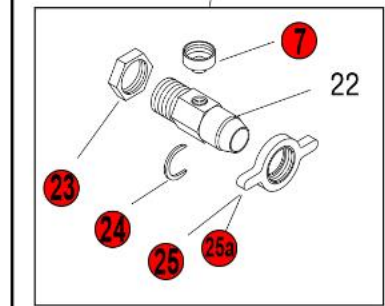

TOP HANDLES

SIDE HANDLES

EARLY TYPE DECALS

FAST FLOW FAUCET GUARD

Click on Red Dot
OR
Call us
800-465-6060

Click on Red Dot
OR
Call us
800-465-6060

Click on Red Dot
OR
Call us
800-465-6060

FAST FLOW FAUCET