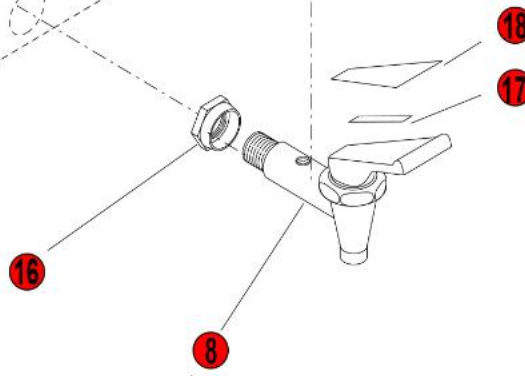

TOP HANDLES

SIDE HANDLES

EARLY TYPE DECALS

FAST FLOW FAUCET GUARD

Click on Red Dot
OR
Call us
800-465-6060

Click on Red Dot
OR
Call us
800-465-6060

Click on Red Dot
OR
Call us
800-465-6060

FAST FLOW FAUCET