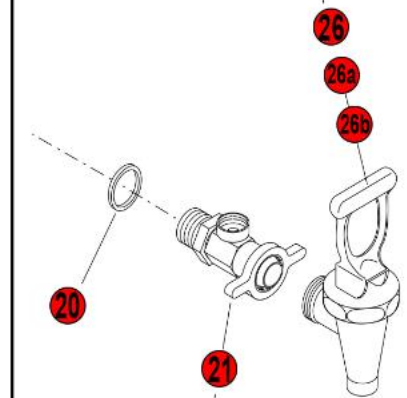

TOP HANDLES

SIDE HANDLES

EARLY TYPE DECALS

FAST FLOW FAUCET GUARD

Click on Red Dot
OR
Call us
800-465-6060

Click on Red Dot
OR
Call us
800-465-6060

Click on Red Dot
OR
Call us
800-465-6060

FAST FLOW FAUCET