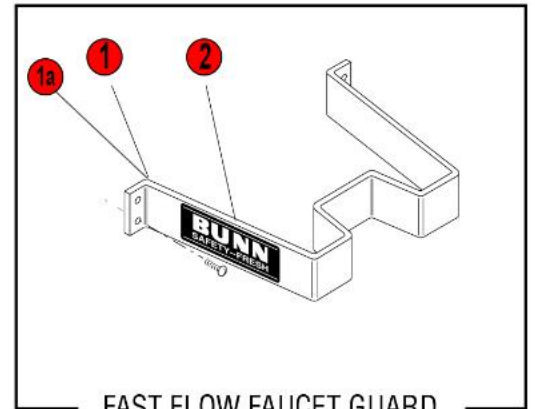

TOP HANDLES

SIDE HANDLES

EARLY TYPE DECALS

FAST FLOW FAUCET GUARD

Click on Red Dot
OR
Call us
800-465-6060

Click on Red Dot
OR
Call us
800-465-6060

Click on Red Dot
OR
Call us
800-465-6060

FAST FLOW FAUCET