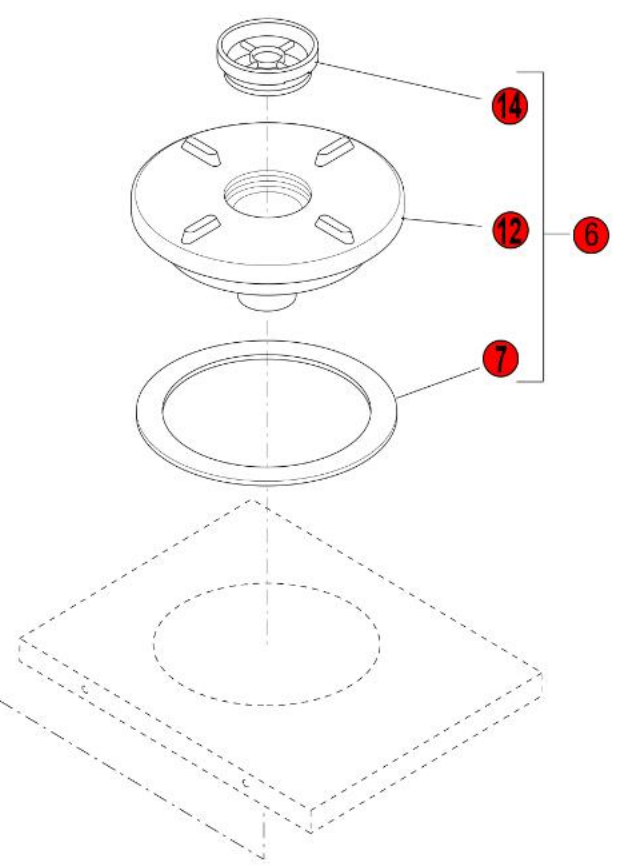

TOP HANDLES

SIDE HANDLES

EARLY TYPE DECALS

FAST FLOW FAUCET GUARD

Click on Red Dot
OR
Call us
800-465-6060

Click on Red Dot
OR
Call us
800-465-6060

Click on Red Dot
OR
Call us
800-465-6060

FAST FLOW FAUCET