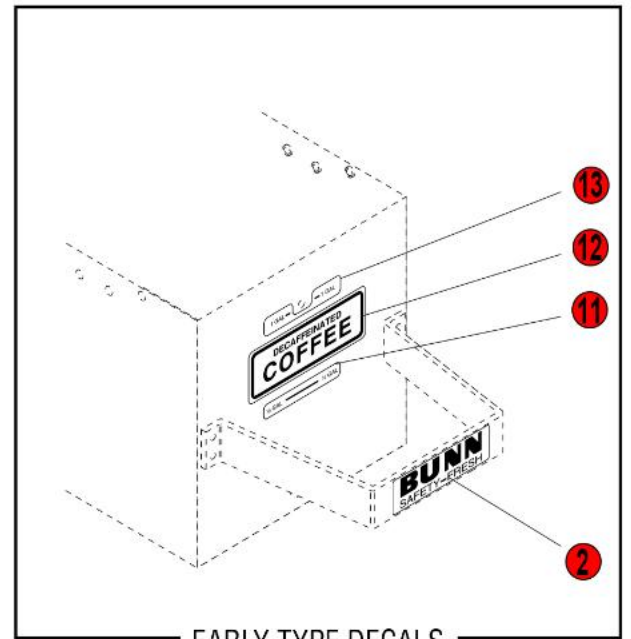

TOP HANDLES

SIDE HANDLES

EARLY TYPE DECALS

FAST FLOW FAUCET GUARD

Click on Red Dot
OR
Call us
800-465-6060

Click on Red Dot
OR
Call us
800-465-6060

Click on Red Dot
OR
Call us
800-465-6060

FAST FLOW FAUCET