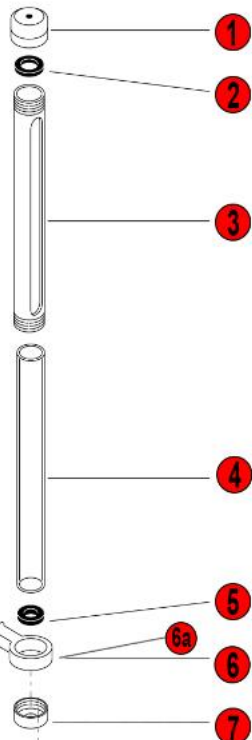

TOP HANDLES

SIDE HANDLES

EARLY TYPE DECALS

FAST FLOW FAUCET GUARD

Click on Red Dot
OR
Call us
800-465-6060

Click on Red Dot
OR
Call us
800-465-6060

Click on Red Dot
OR
Call us
800-465-6060

FAST FLOW FAUCET