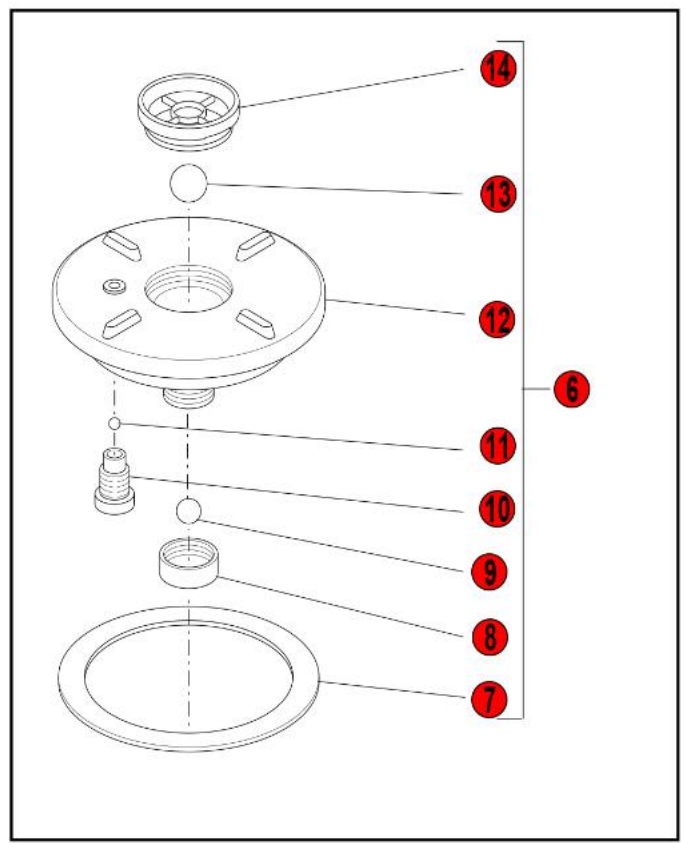

TOP HANDLES

SIDE HANDLES

EARLY TYPE DECALS

FAST FLOW FAUCET GUARD

Click on Red Dot
OR
Call us
800-465-6060

Click on Red Dot
OR
Call us
800-465-6060

Click on Red Dot
OR
Call us
800-465-6060

FAST FLOW FAUCET