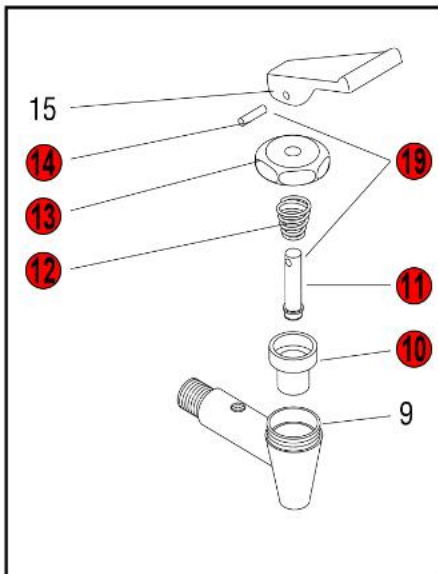

TOP HANDLES

SIDE HANDLES

EARLY TYPE DECALS

FAST FLOW FAUCET GUARD

Click on Red Dot
OR
Call us
800-465-6060

Click on Red Dot
OR
Call us
800-465-6060

Click on Red Dot
OR
Call us
800-465-6060

FAST FLOW FAUCET