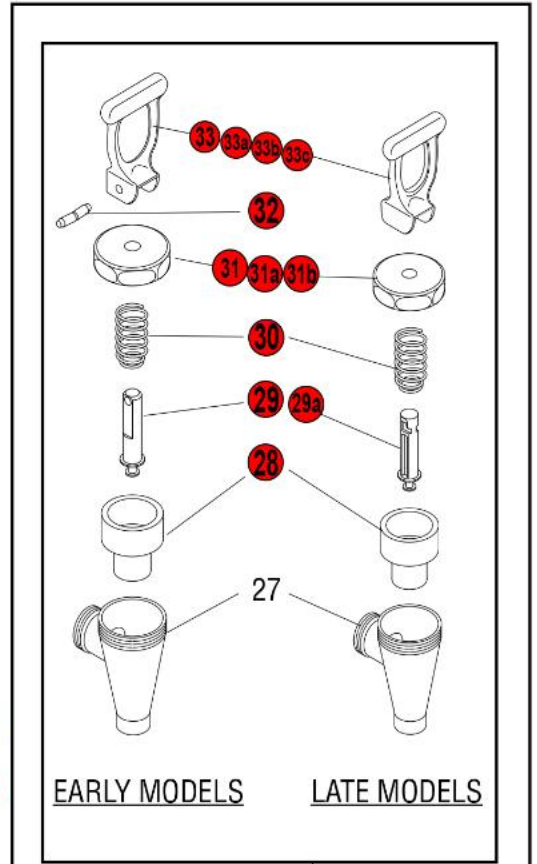

TOP HANDLES

SIDE HANDLES

EARLY TYPE DECALS

FAST FLOW FAUCET GUARD

Click on Red Dot
OR
Call us
800-465-6060

Click on Red Dot
OR
Call us
800-465-6060

Click on Red Dot
OR
Call us
800-465-6060

FAST FLOW FAUCET