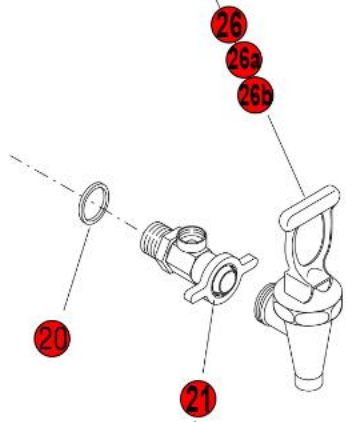

**Click on Red Dot  
OR  
Call us  
800-465-6060**

Click on Red Dot  
OR  
Call us  
800-465-6060

Early Models

*Click on Red Dot  
OR  
Call us  
800-465-6060*

FAST FLOW FAUCET