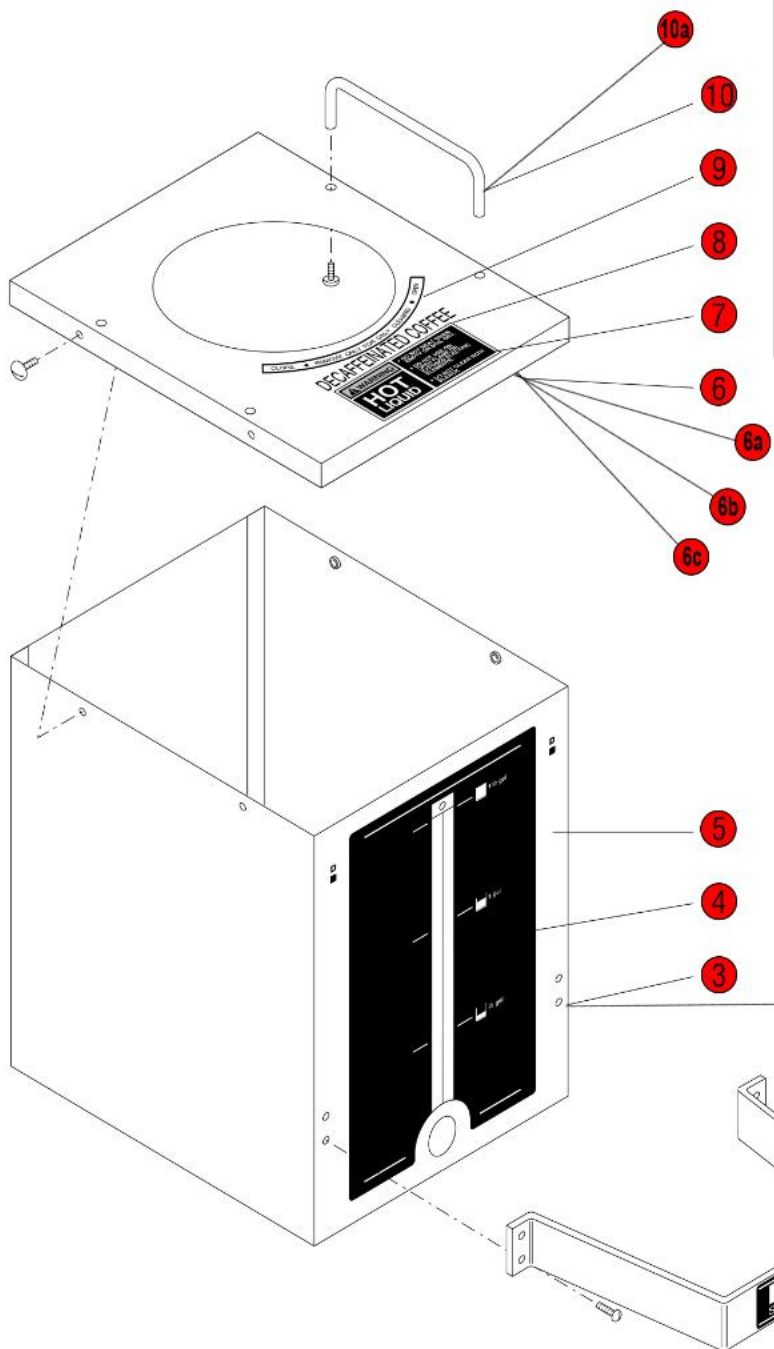

**Click on Red Dot  
OR  
Call us  
800-465-6060**

Click on Red Dot  
OR  
Call us  
800-465-6060

Early Models

*Click on Red Dot  
OR  
Call us  
800-465-6060*

FAST FLOW FAUCET