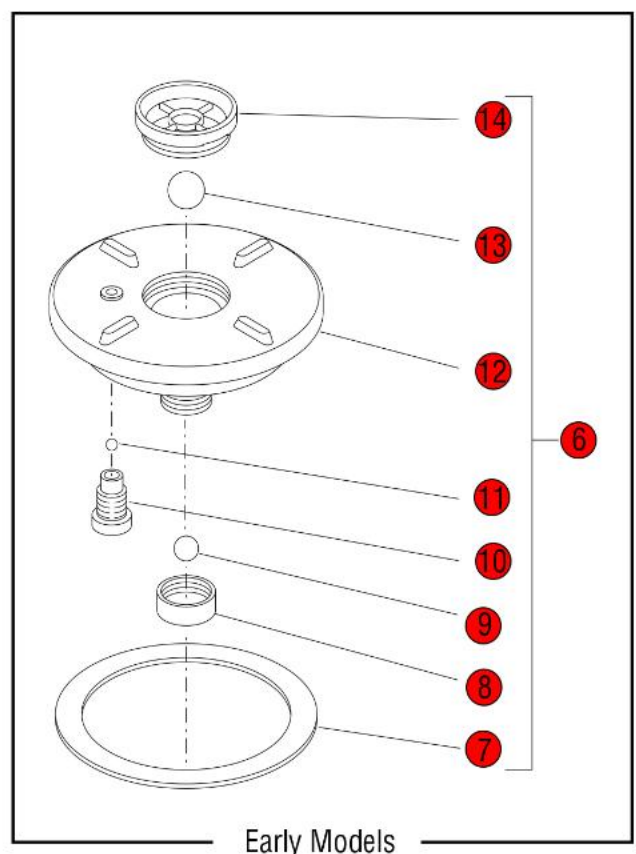

**Click on Red Dot  
OR  
Call us  
800-465-6060**

Click on Red Dot  
OR  
Call us  
800-465-6060

Early Models

*Click on Red Dot  
OR  
Call us  
800-465-6060*

FAST FLOW FAUCET