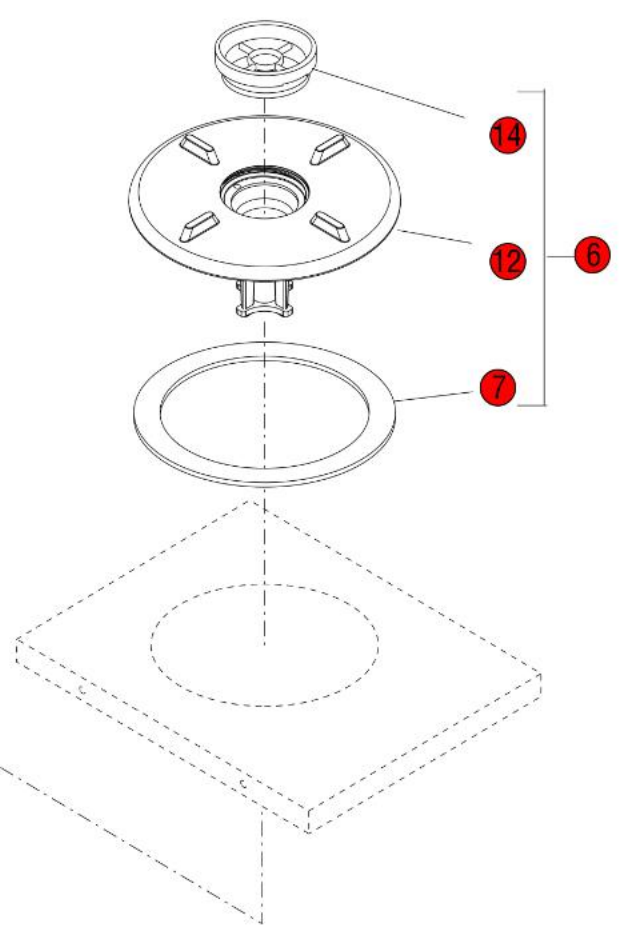

**Click on Red Dot  
OR  
Call us  
800-465-6060**

Click on Red Dot  
OR  
Call us  
800-465-6060

Early Models

*Click on Red Dot  
OR  
Call us  
800-465-6060*

FAST FLOW FAUCET