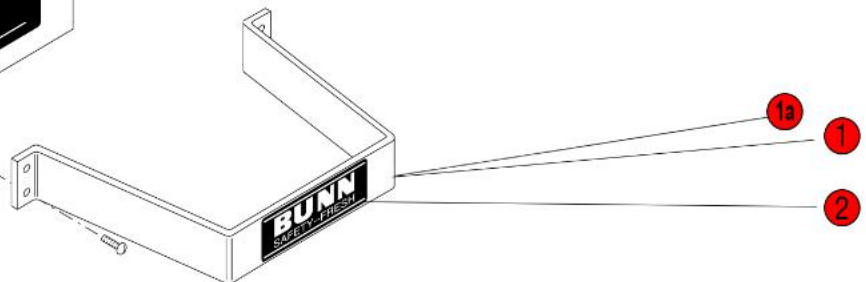

**Click on Red Dot  
OR  
Call us  
800-465-6060**

Click on Red Dot  
OR  
Call us  
800-465-6060

Early Models

*Click on Red Dot  
OR  
Call us  
800-465-6060*

FAST FLOW FAUCET