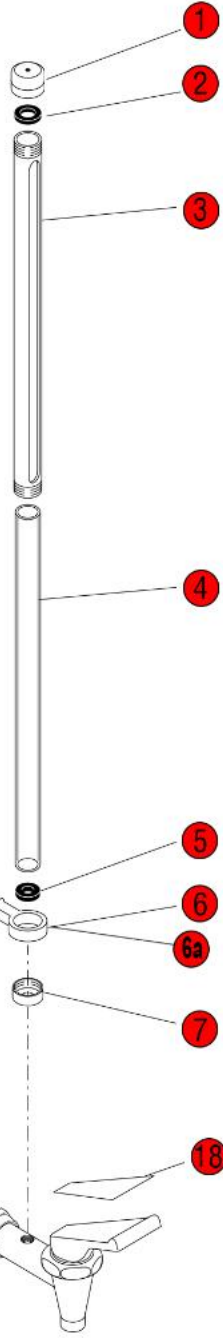

**Click on Red Dot  
OR  
Call us  
800-465-6060**

Click on Red Dot  
OR  
Call us  
800-465-6060

Early Models

*Click on Red Dot  
OR  
Call us  
800-465-6060*

FAST FLOW FAUCET