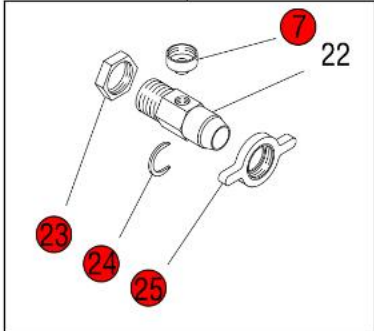

**Click on Red Dot  
OR  
Call us  
800-465-6060**

Click on Red Dot  
OR  
Call us  
800-465-6060

Early Models

*Click on Red Dot  
OR  
Call us  
800-465-6060*

FAST FLOW FAUCET