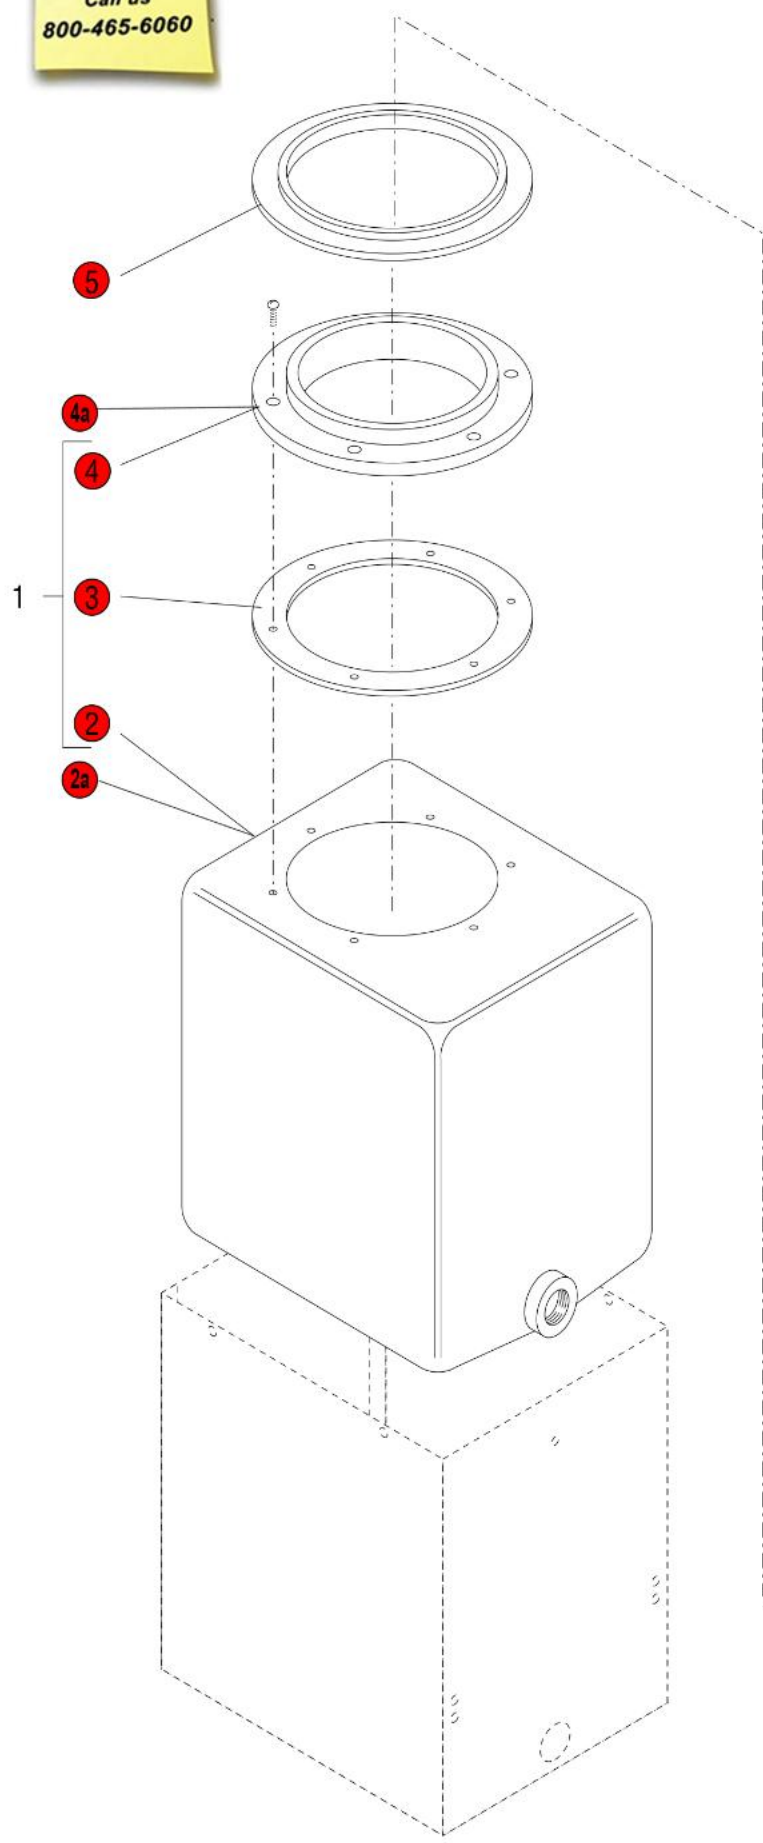

**Click on Red Dot  
OR  
Call us  
800-465-6060**

Click on Red Dot  
OR  
Call us  
800-465-6060

Early Models

*Click on Red Dot  
OR  
Call us  
800-465-6060*

FAST FLOW FAUCET