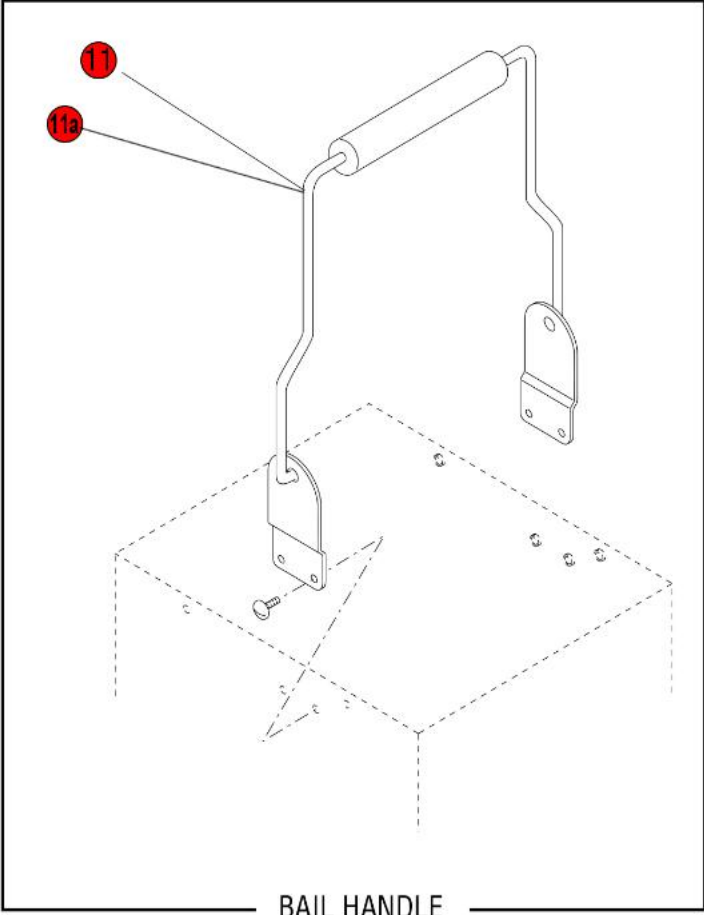

**Click on Red Dot  
OR  
Call us  
800-465-6060**

Click on Red Dot  
OR  
Call us  
800-465-6060

Early Models

*Click on Red Dot  
OR  
Call us  
800-465-6060*

FAST FLOW FAUCET