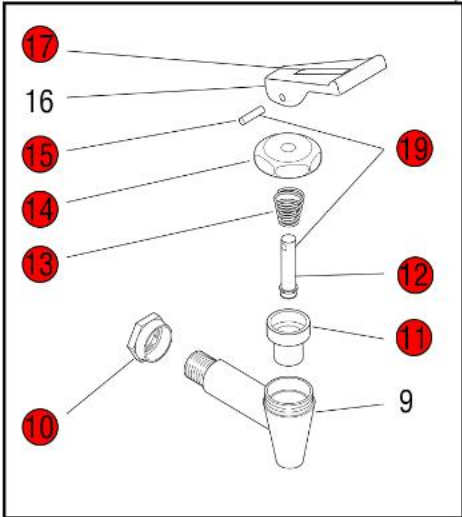

**Click on Red Dot  
OR  
Call us  
800-465-6060**

Click on Red Dot  
OR  
Call us  
800-465-6060

Early Models

*Click on Red Dot  
OR  
Call us  
800-465-6060*

FAST FLOW FAUCET