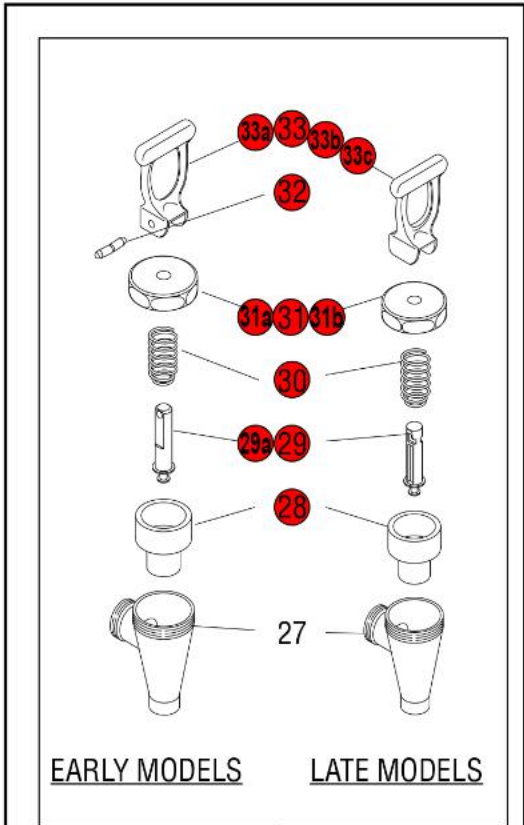

**Click on Red Dot  
OR  
Call us  
800-465-6060**

Click on Red Dot  
OR  
Call us  
800-465-6060

Early Models

*Click on Red Dot  
OR  
Call us  
800-465-6060*

FAST FLOW FAUCET