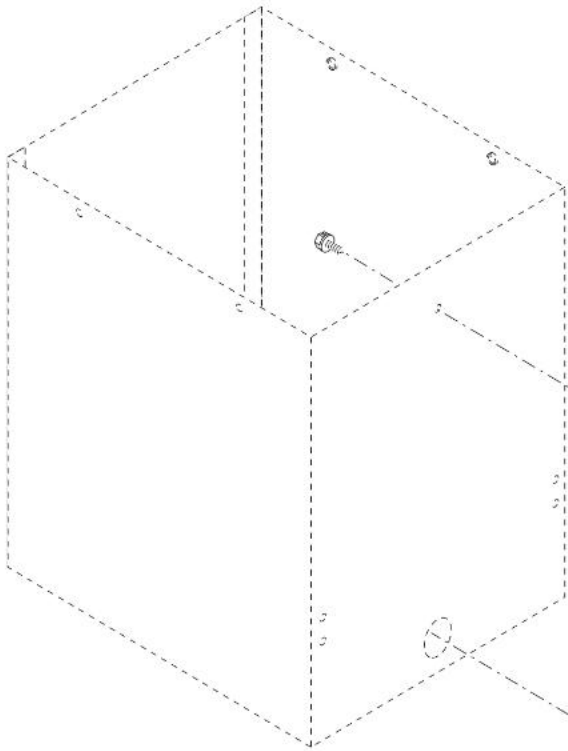

**Click on Red Dot  
OR  
Call us  
800-465-6060**

Click on Red Dot  
OR  
Call us  
800-465-6060

Early Models

*Click on Red Dot  
OR  
Call us  
800-465-6060*

FAST FLOW FAUCET