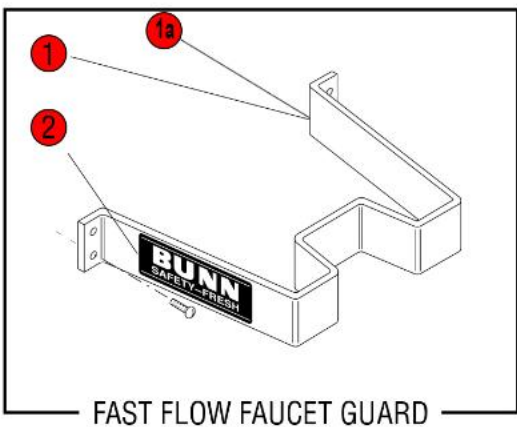

**Click on Red Dot  
OR  
Call us  
800-465-6060**

Click on Red Dot  
OR  
Call us  
800-465-6060

Early Models

*Click on Red Dot  
OR  
Call us  
800-465-6060*

FAST FLOW FAUCET