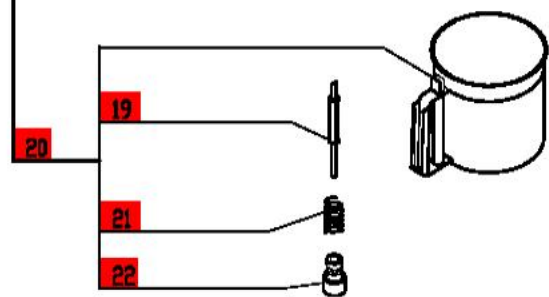

Blixer 6V

Serial Numbers 243xxxxx03 and up
Variable Speed, 120 Volt, 1 Phase, 60Hz., 1 HP.
370-3450 RPM, 12 Amps

ACCESSORIES

Click on Red Dot
OR
Call us
800-465-6060