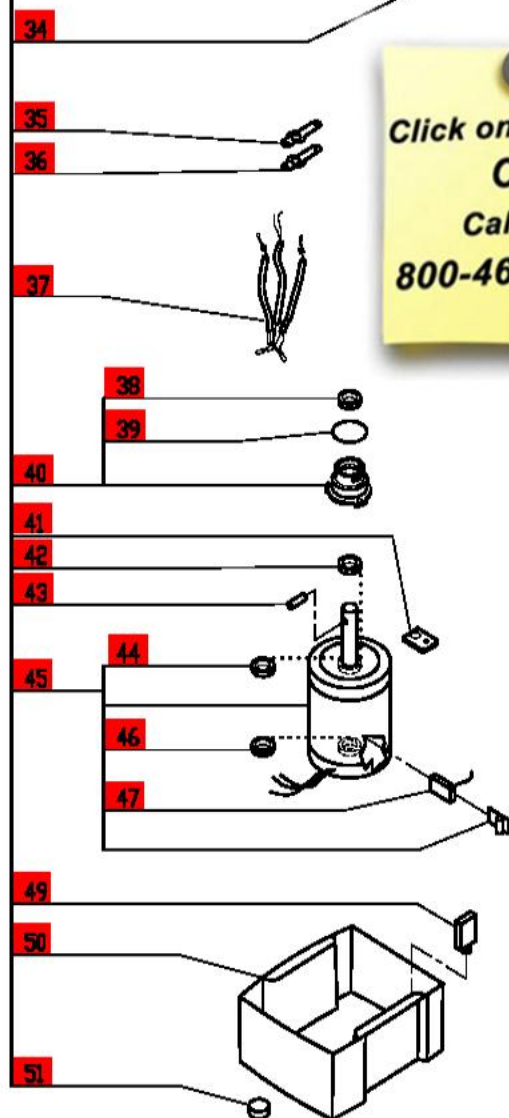

Blixer 6V

Serial Numbers 243xxxxx03 and up
Variable Speed, 120 Volt, 1 Phase, 60Hz., 1 HP.
370-3450 RPM, 12 Amps

ACCESSORIES

Click on Red Dot
OR
Call us
800-465-6060