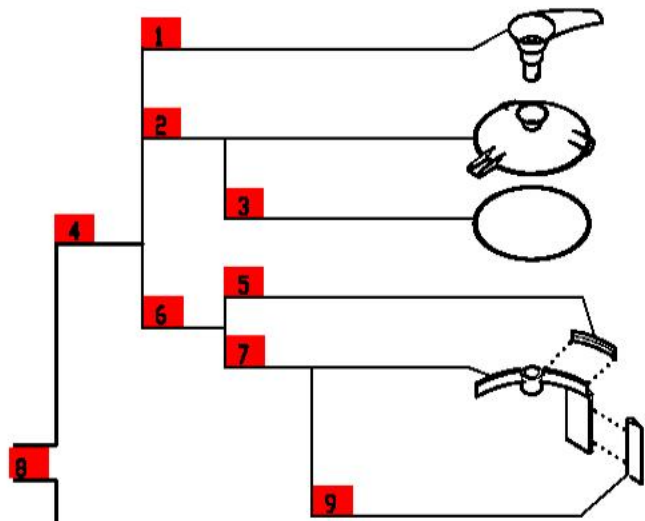

Blixer 6V

Serial Numbers 243xxxxx03 and up
Variable Speed, 120 Volt, 1 Phase, 60Hz., 1 HP.
370-3450 RPM, 12 Amps

ACCESSORIES

Click on Red Dot
OR
Call us
800-465-6060