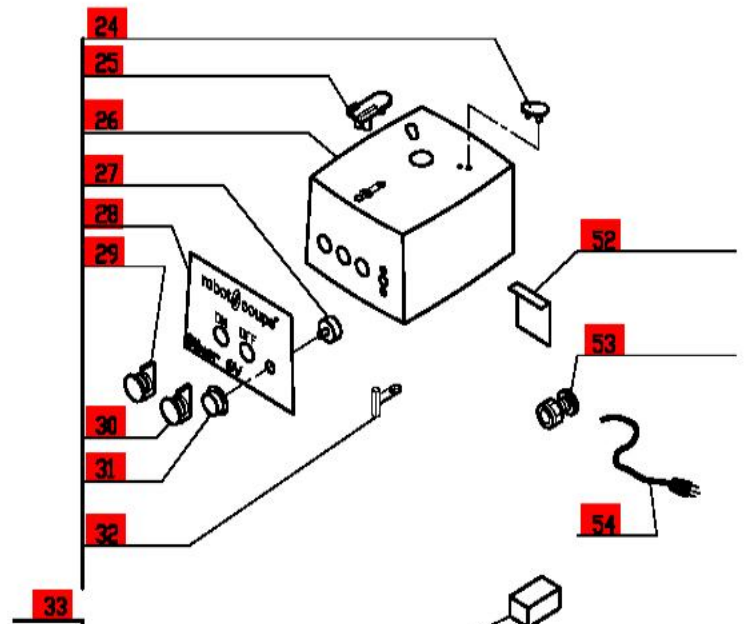

Blixer 6V

Serial Numbers 243xxxxx03 and up
Variable Speed, 120 Volt, 1 Phase, 60Hz., 1 HP.
370-3450 RPM, 12 Amps

ACCESSORIES

Click on Red Dot
OR
Call us
800-465-6060