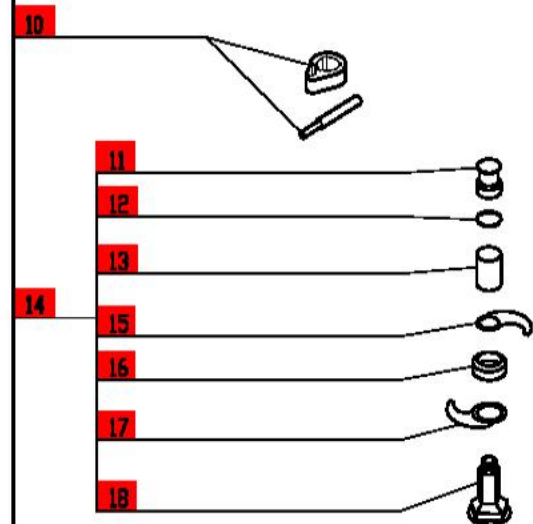

Blixer 6V

Serial Numbers 243xxxxx03 and up
Variable Speed, 120 Volt, 1 Phase, 60Hz., 1 HP.
370-3450 RPM, 12 Amps

ACCESSORIES

Click on Red Dot
OR
Call us
800-465-6060